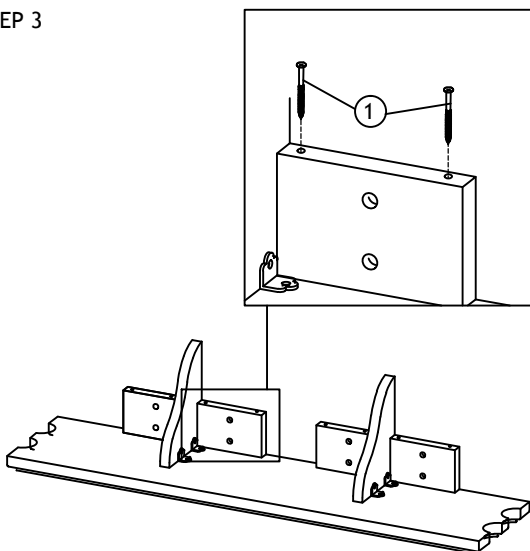

ASSEMBLY INSTRUCTIONS

MODEL:WSLF-WALL SHELF

Read this instruction carefully.Refer hardware and furniture parts list for guidance.Be sure all parts are complete,before assembling.Place all wooden furniture part on a clean and flat soft surface to prevent scratches.Refer steps provided as assembling guide

PART LIST		
ITEM	DESCRIPTION	QTY
A		1 pc
B		2 pcs
C		4 pcs

HARDWARE LIST		
ITEM	DESCRIPTION	QTY
1	Long Screw M8 x 2"	16pcs
2	L-Bracket	8 pcs
3	CSK- Screw M8 x 1 "	16pcs
4	Wall Plug	8 pcs
5	Wood Dwels 10 x 30mm	12pcs

STEP 1

STEP 2

STEP 3

STEP 4