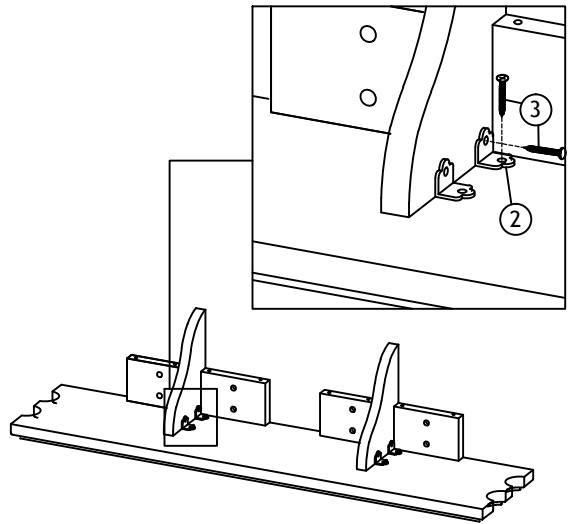

ASSEMBLY INSTRUCTIONS

MODEL:WSLF-WALL SHELF

Read this instruction carefully.Refer hardware and furniture parts list for guidance.Be sure all parts are complete,before assembling.Place all wooden furniture part on a clean and flat soft surface to prevent scratches.Refer steps provided as assembling guide

PART LIST		
ITEM	DESCRIPTION	QTY
A		1 pc
B		2 pcs
C		4 pcs

HARDWARE LIST		
ITEM	DESCRIPTION	QTY
1	Long Screw M8 x 2"	16pcs
2	L-Bracket	8 pcs
3	CSK- Screw M8 x 1 "	16pcs
4	Wall Plug	8 pcs
5	Wood Dwels 10 x 30mm	12pcs

STEP 1

STEP 2

STEP 3

STEP 4