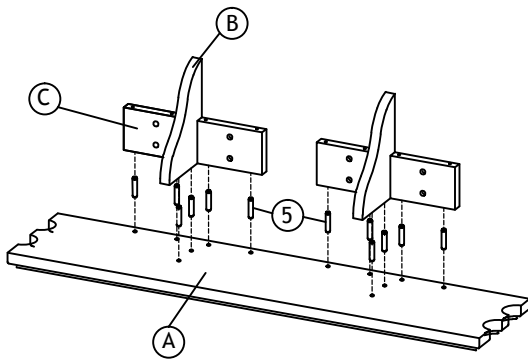

ASSEMBLY INSTRUCTIONS

MODEL:WSLF-WALL SHELF

Read this instruction carefully.Refer hardware and furniture parts list for guidance.Be sure all parts are complete,before assembling.Place all wooden furniture part on a clean and flat soft surface to prevent scratches.Refer steps provided as assembling guide

PART LIST		
ITEM	DESCRIPTION	QTY
A		1 pc
B		2 pcs
C		4 pcs

HARDWARE LIST		
ITEM	DESCRIPTION	QTY
1	Long Screw M8 x 2"	16pcs
2	L-Bracket	8 pcs
3	CSK- Screw M8 x 1 "	16pcs
4	Wall Plug	8 pcs
5	Wood Dwels 10 x 30mm	12pcs

STEP 1