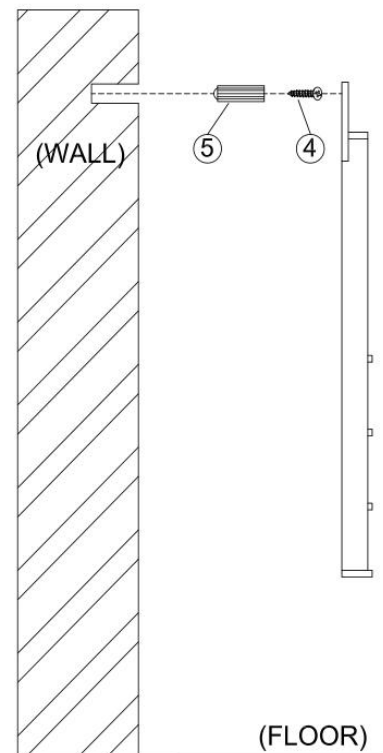

ASSEMBLY INSTRUCTIONS

MODEL:WR1-WALL CUE RECK

Read this instruction carefully. Refer hardware and furniture parts list for guidance. Be sure all parts are complete, before assembling. Place all wooden furniture part on a clean and flat soft surface to prevent scratches. Refer steps provided as assembling guide

PART LIST		
ITEM	DESCRIPTION	QTY
A	Top Crown	1PC
B	Connection Panel	1PC
C	Left Side Post	1PC
D	Right Side Post	1PC
E	Shelf Panel	3PCS
F	Base	1PC

HARDWARE LIST		
ITEM	DESCRIPTION	QTY
1	Wood Dowel	2PCS
2	Wood Screw (M8 x 1-1/4")	23PCS
3	Wooden Bar	1PC
4	Wood Screw (M8 x 2")	2PCS
5	Plastic Socket	2PCS

STEP 1

STEP 3

STEP 4

STEP 2