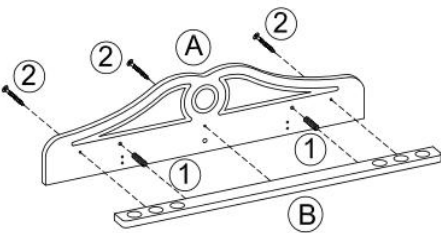

ASSEMBLY INSTRUCTIONS

MODEL:WR1-WALL CUE RECK

Read this instruction carefully. Refer hardware and furniture parts list for guidance. Be sure all parts are complete, before assembling. Place all wooden furniture part on a clean and flat soft surface to prevent scratches. Refer steps provided as assembling guide

PART LIST		
ITEM	DESCRIPTION	QTY
A	Top Crown	1PC
B	Connection Panel	1PC
C	Left Side Post	1PC
D	Right Side Post	1PC
E	Shelf Panel	3PCS
F	Base	1PC

HARDWARE LIST		
ITEM	DESCRIPTION	QTY
1	Wood Dowel	2PCS
2	Wood Screw (M8 x 1-1/4")	23PCS
3	Wooden Bar	1PC
4	Wood Screw (M8 x 2")	2PCS
5	Plastic Socket	2PCS

STEP 1

STEP 3

STEP 4

STEP 2