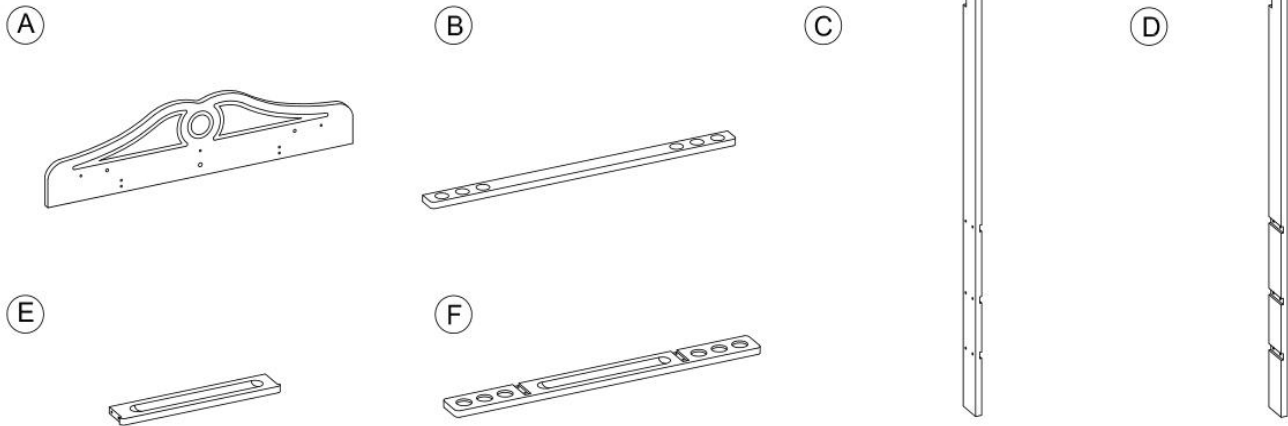

# ASSEMBLY INSTRUCTIONS

MODEL:WR1-WALL CUE RECK

Read this instruction carefully. Refer hardware and furniture parts list for guidance. Be sure all parts are complete, before assembling. Place all wooden furniture part on a clean and flat soft surface to prevent scratches. Refer steps provided as assembling guide

PART LIST		
ITEM	DESCRIPTION	QTY
A	Top Crown	1PC
B	Connection Panel	1PC
C	Left Side Post	1PC
D	Right Side Post	1PC
E	Shelf Panel	3PCS
F	Base	1PC

HARDWARE LIST		
ITEM	DESCRIPTION	QTY
1	Wood Dowel	2PCS
2	Wood Screw (M8 x 1-1/4")	23PCS
3	Wooden Bar	1PC
4	Wood Screw (M8 x 2")	2PCS
5	Plastic Socket	2PCS