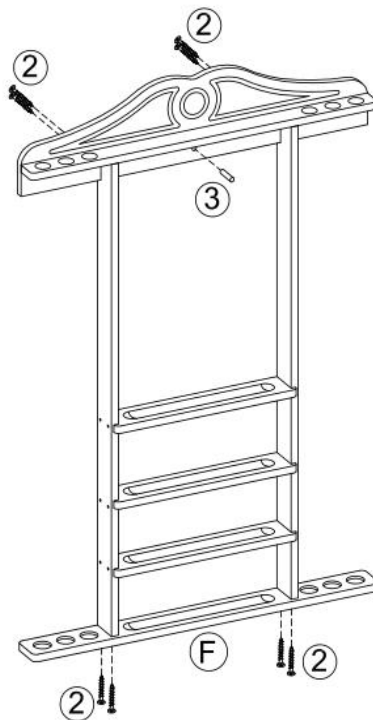

ASSEMBLY INSTRUCTIONS

MODEL:WR1-WALL CUE RECK

Read this instruction carefully. Refer hardware and furniture parts list for guidance. Be sure all parts are complete, before assembling. Place all wooden furniture part on a clean and flat soft surface to prevent scratches. Refer steps provided as assembling guide

PART LIST		
ITEM	DESCRIPTION	QTY
A	Top Crown	1PC
B	Connection Panel	1PC
C	Left Side Post	1PC
D	Right Side Post	1PC
E	Shelf Panel	3PCS
F	Base	1PC

HARDWARE LIST		
ITEM	DESCRIPTION	QTY
1	Wood Dowel	2PCS
2	Wood Screw (M8 x 1-1/4")	23PCS
3	Wooden Bar	1PC
4	Wood Screw (M8 x 2")	2PCS
5	Plastic Socket	2PCS

STEP 1

STEP 3

STEP 4

STEP 2