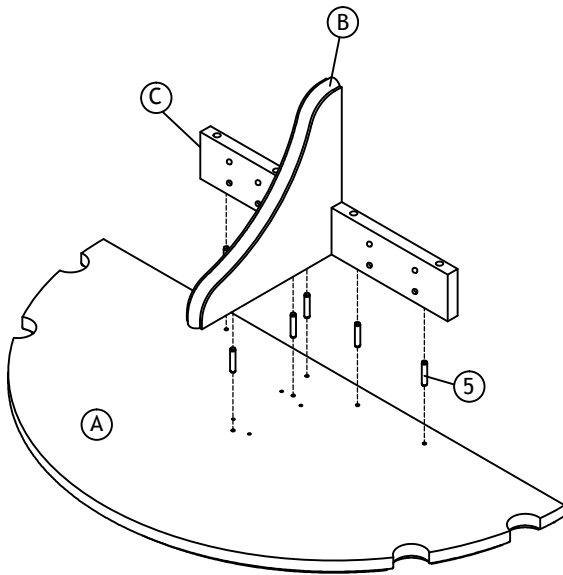

ASSEMBLY INSTRUCTIONS

MODEL:WPUB-WALL PUB TABLE

Read this instruction carefully.Refer hardware and furniture parts list for guidance.Be sure all parts are complete,before assembling.Place all wooden furniture part on a clean and flat soft surface to prevent scratches.Refer steps provided as assembling guide

PART LIST		
ITEM	DESCRIPTION	QTY
A		1 pc
B		1 pc
C		2 pcs

HARDWARE LIST		
ITEM	DESCRIPTION	QTY
1	Long Screw M8 x 2"	12pcs
2	L-Bracket	4 pcS
3	CSK- Screw M8 x 1 "	8 pcs
4	Wall Plug	8 pcs
5	Wood Dwels 10 x 30mm	6 pcs

STEP 1