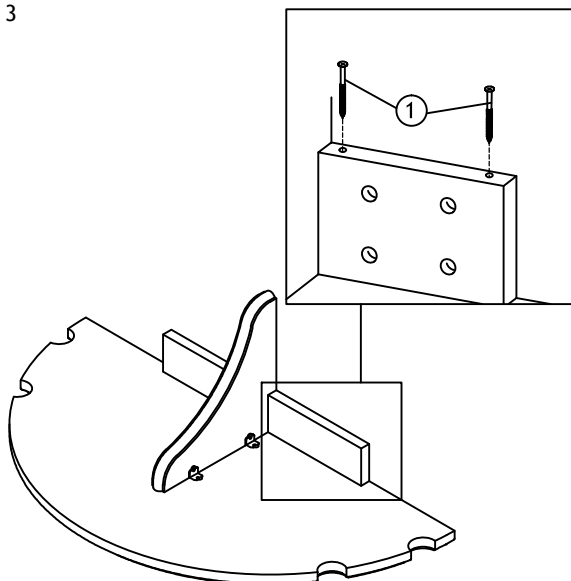

## MODEL:WPUB-WALL PUB TABLE

Read this instruction carefully.Refer hardware and furniture parts list for guidance.Be sure all parts are complete,before assembling.Place all wooden furniture part on a clean and flat soft surface to prevent scratches.Refer steps provided as assembling guide

PART LIST		
ITEM	DESCRIPTION	QTY
A		1 pc
B		1 pc
C		2 pcs

HARDWARE LIST		
ITEM	DESCRIPTION	QTY
1	Long Screw M8 x 2" 	12pcs
2	L-Bracket 	4 pcS
3	CSK- Screw M8 x 1 " 	8 pcs
4	Wall Plug 	8 pcs
5	Wood Dwels 10 x 30mm 	6 pcs

STEP 1

STEP 2

STEP 3

STEP 4