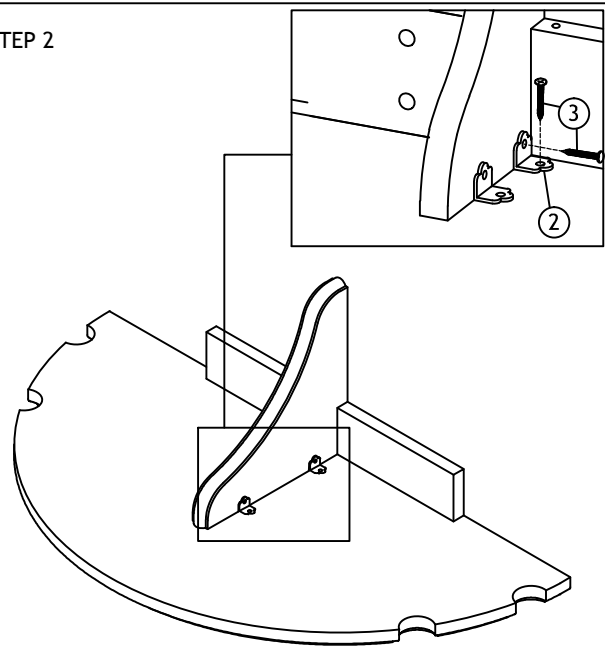

ASSEMBLY INSTRUCTIONS

MODEL:WPUB-WALL PUB TABLE

Read this instruction carefully.Refer hardware and furniture parts list for guidance.Be sure all parts are complete,before assembling.Place all wooden furniture part on a clean and flat soft surface to prevent scratches.Refer steps provided as assembling guide

PART LIST		
ITEM	DESCRIPTION	QTY
A		1 pc
B		1 pc
C		2 pcs

HARDWARE LIST		
ITEM	DESCRIPTION	QTY
1	Long Screw M8 x 2"	12pcs
2	L-Bracket	4 pcS
3	CSK- Screw M8 x 1 "	8 pcs
4	Wall Plug	8 pcs
5	Wood Dwels 10 x 30mm	6 pcs

STEP 2

STEP 4