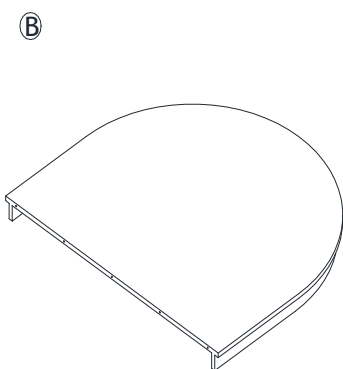

# ASSEMBLY INSTRUCTIONS

MODEL:GTBL84DT-84" TEXAS HOLD'EM POKER TABLE DINNING TOP

Read this instruction carefully.Refer hardware and furniture parts list for guidance.Be sure all parts are complete,before assembling.Place all wooden furniture part on a clean and flat soft surface to prevent scratches.Refer steps provided as assembling guide

PART LIST		
ITEM	DESCRIPTION	QTY
A	Table Top	1PC
B	Table Top	1PC
C	Table (sold separately)	1PC