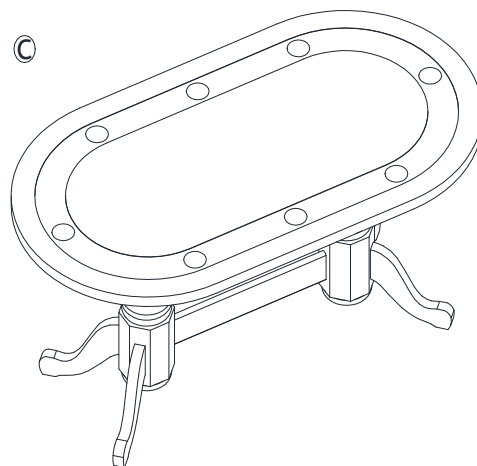

# ASSEMBLY INSTRUCTIONS

MODEL:GTBL84DT-84" TEXAS HOLD'EM POKER TABLE DINNING TOP

Read this instruction carefully.Refer hardware and furniture parts list for guidance.Be sure all parts are complete,before assembling.Place all wooden furniture part on a clean and flat soft surface to prevent scratches.Refer steps provided as assembling guide

PART LIST		
ITEM	DESCRIPTION	QTY
A	Table Top	1PC
B	Table Top	1PC
C	Table (sold separately)	1PC