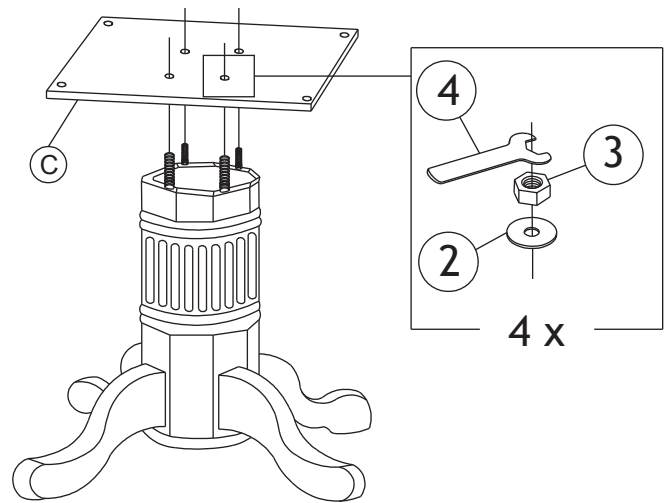

ASSEMBLY INSTRUCTIONS

MODEL: GTBL48 - 2 IN 1 GAME TABLE

Read this instruction carefully. Refer hardware and furniture parts list for guidance. Be sure all parts are complete, before assembling. Place all wooden furniture part on a clean and flat soft surface to prevent scratches. Refer steps provided as assembling guide.

PART LIST		
ITEM	DESCRIPTION	QTY
A	Table Top	1 PC
B	Apron	1 PC
C	Wood Panel	1 PC
D	Table Base	1 PC
E	Table Leg	4 PCS

HARDWARE LIST			
ITEM	DESCRIPTION		QTY
1	Bolt		4 PCS
2	Washer		16 PCS
3	Nut		12 PCS
4	Spanner		1 PC

STEP 1

STEP 2

STEP 3

STEP 4

COMPLETED ASSEMBLY