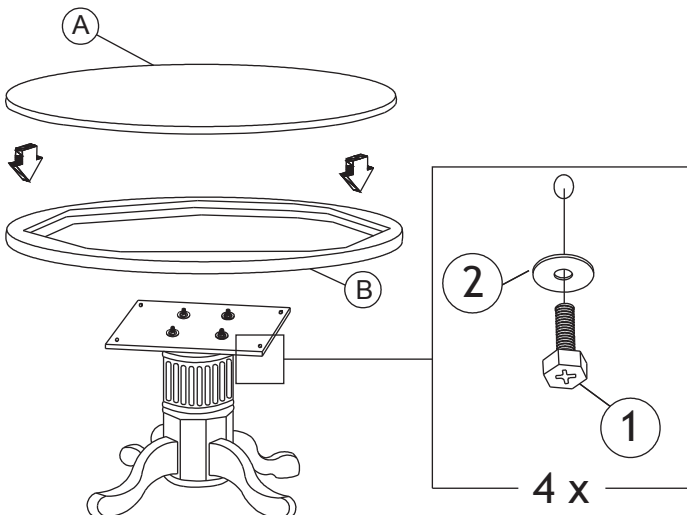

STEP 3

STEP 4