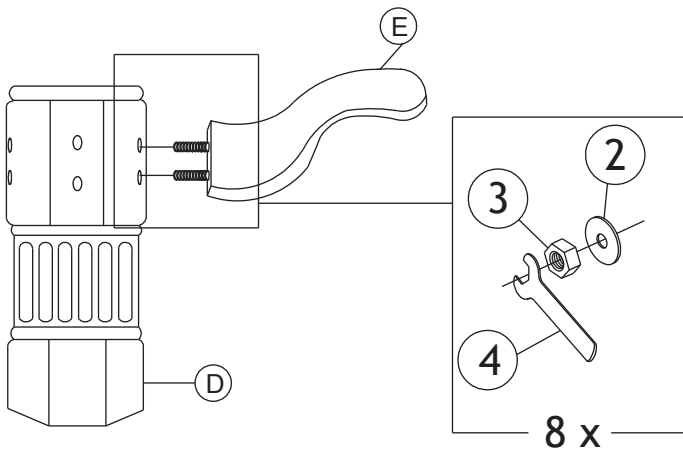

ASSEMBLY INSTRUCTIONS

MODEL: GTBL48 - 2 IN 1 GAME TABLE

Read this instruction carefully. Refer hardware and furniture parts list for guidance. Be sure all parts are complete, before assembling. Place all wooden furniture part on a clean and flat soft surface to prevent scratches. Refer steps provided as assembling guide.

PART LIST		
ITEM	DESCRIPTION	QTY
A	Table Top	1 PC
B	Apron	1 PC
C	Wood Panel	1 PC
D	Table Base	1 PC
E	Table Leg	4 PCS

HARDWARE LIST			
ITEM	DESCRIPTION		QTY
1	Bolt		4 PCS
2	Washer		16 PCS
3	Nut		12 PCS
4	Spanner		1 PC

STEP 1

STEP 2

STEP 3

STEP 4

COMPLETED ASSEMBLY