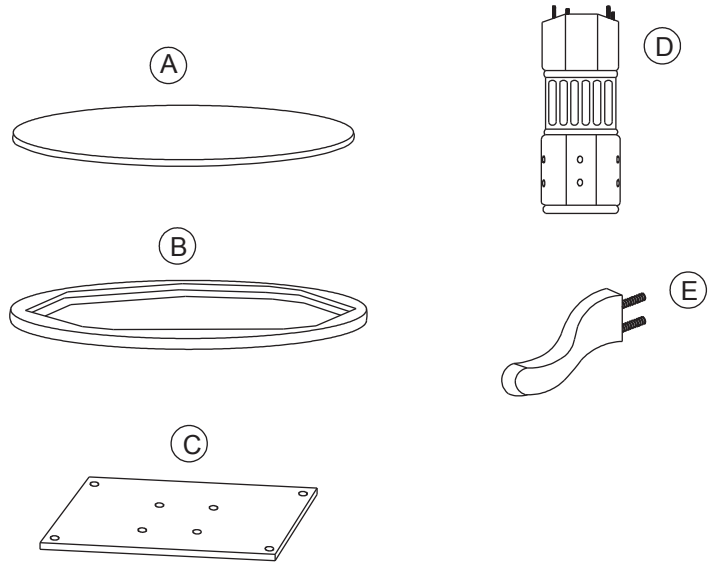

# ASSEMBLY INSTRUCTIONS

## MODEL: GTBL48 - 2 IN 1 GAME TABLE

Read this instruction carefully. Refer hardware and furniture parts list for guidance. Be sure all parts are complete, before assembling. Place all wooden furniture part on a clean and flat soft surface to prevent scratches. Refer steps provided as assembling guide.

PART LIST		
ITEM	DESCRIPTION	QTY
A	Table Top	1 PC
B	Apron	1 PC
C	Wood Panel	1 PC
D	Table Base	1 PC
E	Table Leg	4 PCS

HARDWARE LIST			
ITEM	DESCRIPTION		QTY
1	Bolt		4 PCS
2	Washer		16 PCS
3	Nut		12 PCS
4	Spanner		1 PC