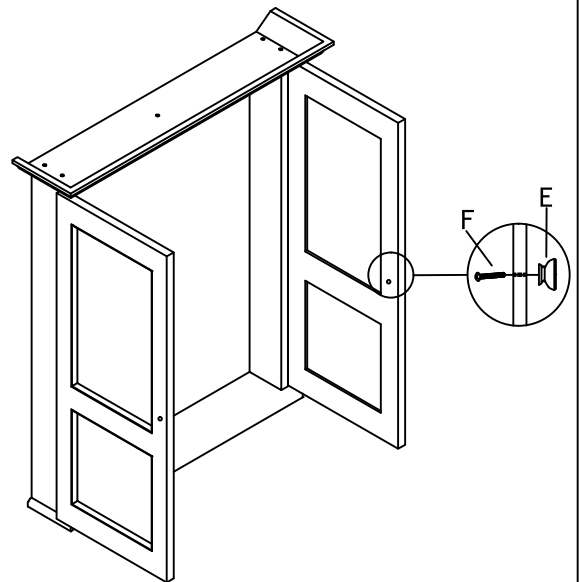

ASSEMBLY INSTRUCTIONS

MODEL:DCAB3

Part List		
ITEM	DESCRIPTION	QTY
1	Crown 	1PC
2	Cabinet 	1PC

Hardware List		
ITEM	DESCRIPTION	QTY
A	Bolt (1/4" X 1-1/4") 	5PCS
B	Lock Washers(1/4") 	5PCS
C	Washers (1/4") 	5PCS
D	Allen Wrench 	1PC
E	Handle 	2PCS
F	Bolt (5/32" X 1") 	2PCS
G	Wood Screw (M8 x 2") 	2PCS
H	Plastic socket 	2PCS

STEP:1

STEP:2

STEP:3

COMPLETED ASSEMBLY