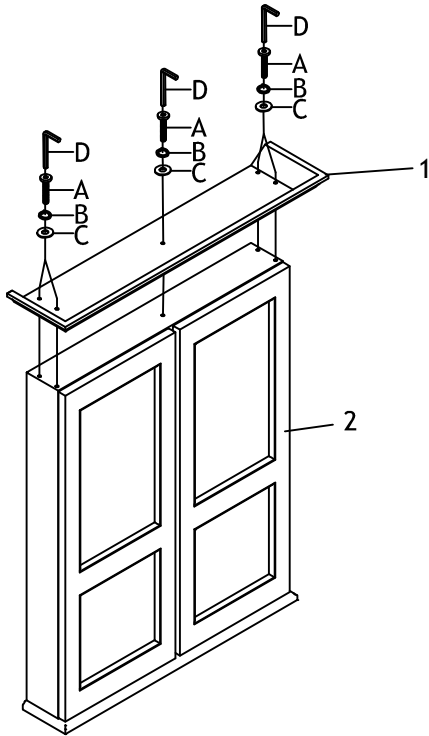

ASSEMBLY INSTRUCTIONS

MODEL:DCAB3

Part List		
ITEM	DESCRIPTION	QTY
1	Crown 	1PC
2	Cabinet 	1PC

Hardware List		
ITEM	DESCRIPTION	QTY
A	Bolt (1/4" X 1-1/4") 	5PCS
B	Lock Washers(1/4") 	5PCS
C	Washers (1/4") 	5PCS
D	Allen Wrench 	1PC
E	Handle 	2PCS
F	Bolt (5/32" X 1") 	2PCS
G	Wood Screw (M8 x 2") 	2PCS
H	Plastic socket 	2PCS

STEP:1