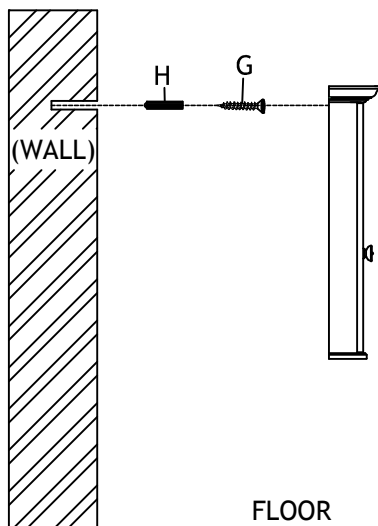

ASSEMBLY INSTRUCTIONS

MODEL:DCAB3

Part List		
ITEM	DESCRIPTION	QTY
1	Crown 	1PC
2	Cabinet 	1PC

Hardware List		
ITEM	DESCRIPTION	QTY
A	Bolt (1/4" X 1-1/4") 	5PCS
B	Lock Washers(1/4") 	5PCS
C	Washers (1/4") 	5PCS
D	Allen Wrench 	1PC
E	Handle 	2PCS
F	Bolt (5/32" X 1") 	2PCS
G	Wood Screw (M8 x 2") 	2PCS
H	Plastic socket 	2PCS

STEP:1

STEP:2

STEP:3

COMPLETED ASSEMBLY