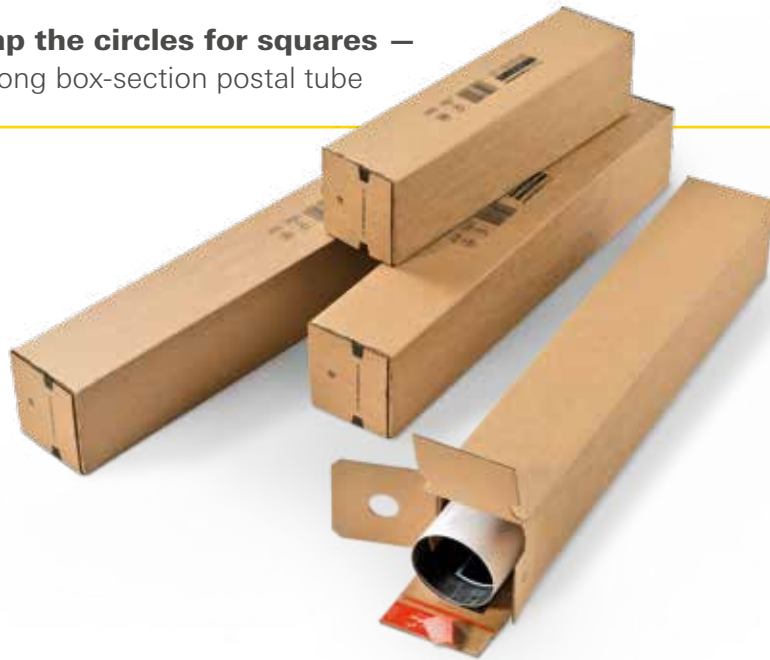

CP 072

Swap the circles for squares – the long box-section postal tube

- Suitable for sending posters, plans, mats and much more
- Quick and easy to set up, and securely closed without plastic lid
- Can be stacked thanks to square shape

The mark of responsible forestry

ColomPac® CP 072

Sales Unit

Pallet

Art.-No.	suitable for	internal size [inch] appr.	outside [inch] appr.	oz	MOQ = 1 bundle	measurements [inch] appr.	lbs	pack quantity	measurements [inch] appr.	lbs
CP 072.02	A2	17 × 4,25 × 4,25	18 × 4,5 × 4,5	3,8	10	26,25 × 8,75 × 2,25	2,50	1.600	47,25 × 31,5 × 72,5	436,50
CP 072.04	A1	24 × 4,25 × 4,25	25 × 4,5 × 4,5	5,0	10	33,25 × 8,75 × 2,5	3,25	1.600	47,25 × 31,5 × 72,5	557,75
CP 072.05		27,75 × 4,25 × 4,25	28,75 × 4,5 × 4,5	5,5	10	37 × 8,75 × 2,5	3,50	960	47,25 × 31,5 × 72,5	385,75
CP 072.06	A0	33,75 × 4,25 × 4,25	34,75 × 4,5 × 4,5	6,4	10	43 × 8,75 × 2,5	4,00	960	47,25 × 31,5 × 72,5	441,00
CP 072.08	B0	39,75 × 4,25 × 4,25	40,25 × 4,5 × 4,5	6,8	10	46,5 × 8,75 × 2	4,25	990	47,25 × 31,5 × 70,25	474,00

CP 073

The telescope postal tube – adjustable length up to 64,5 inch

- Suitable for the secure shipment of large dispatch goods in different lengths
- Flexibly telescopic from 42 - 64,5 inch in length
- Connection of the two sleeves with integrated **ColomPac®** self-sealing
- Sturdy and secure during transport