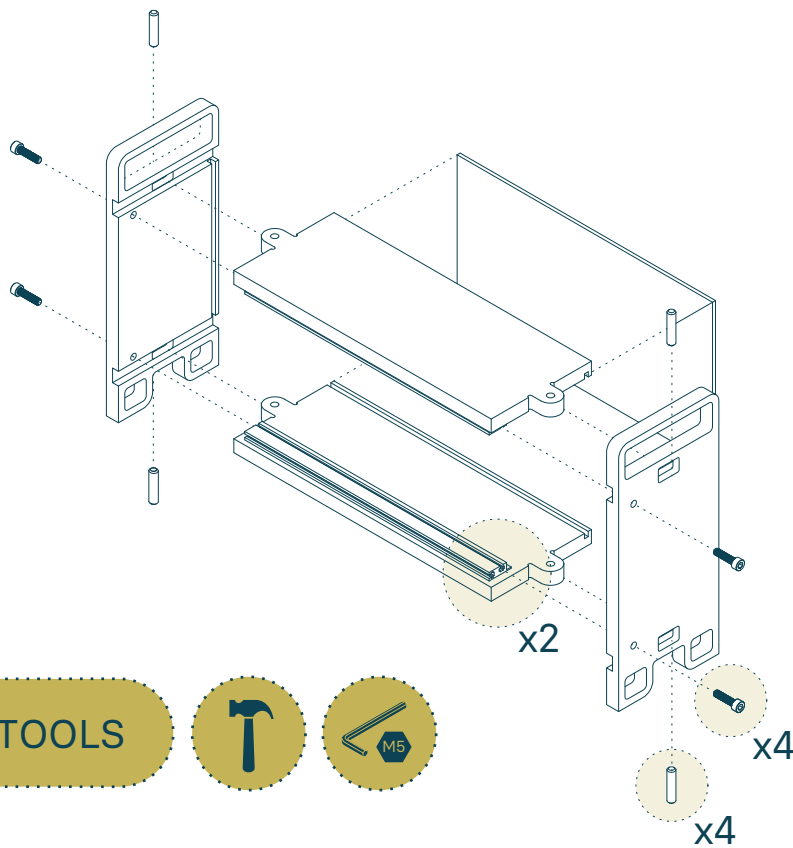

## RECOMMENDED TOOLS

Size	48HP x 3U
Box	12.00" x 6.00" x 2.50"
Power	No