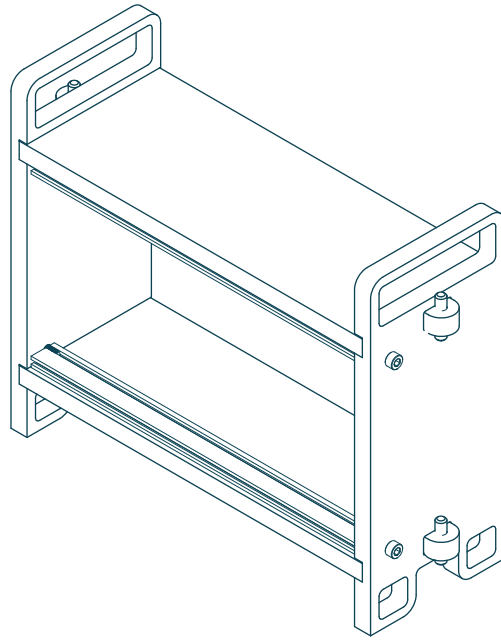

## RECOMMENDED TOOLS

Size	48HP x 3U
Box	12.00" x 6.00" x 2.50"
Power	No