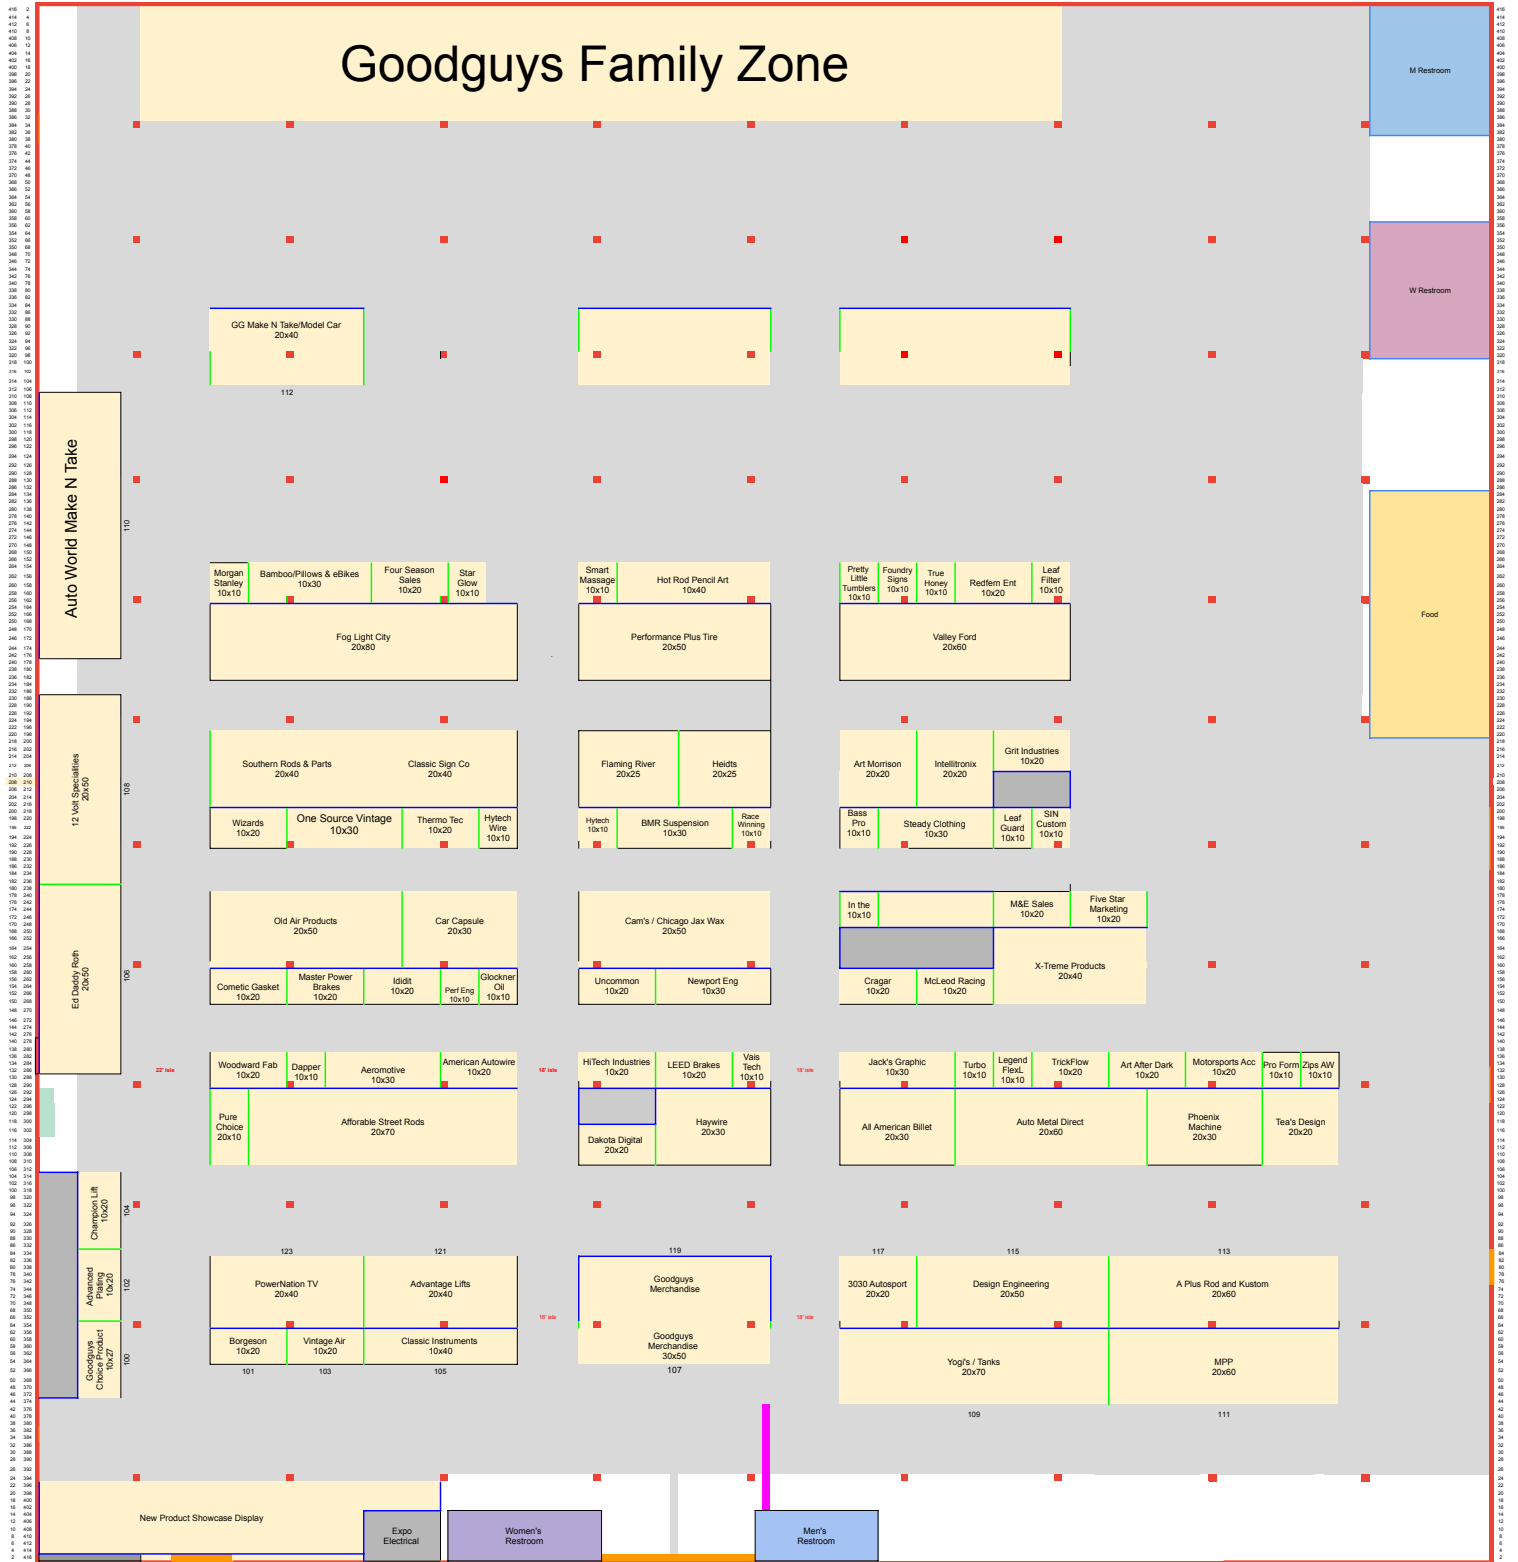

Goodguys Family Zone