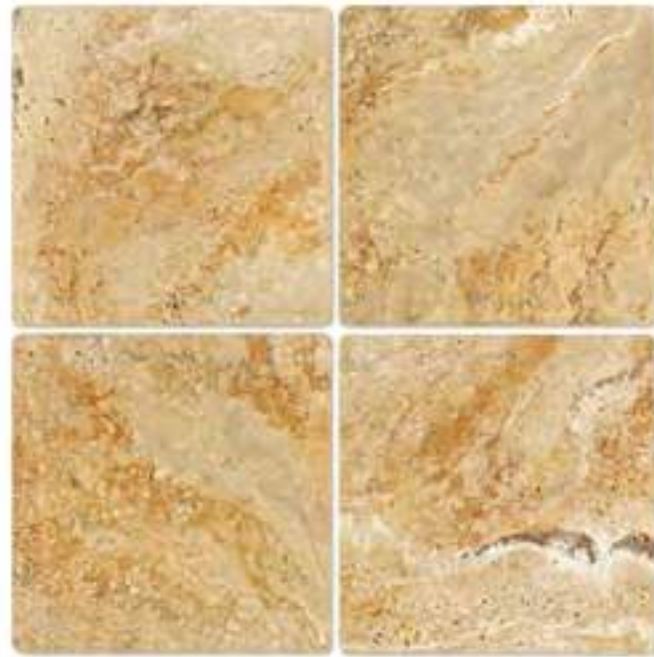

AVAILABLE SIZES / THICKNESS / SHAPE