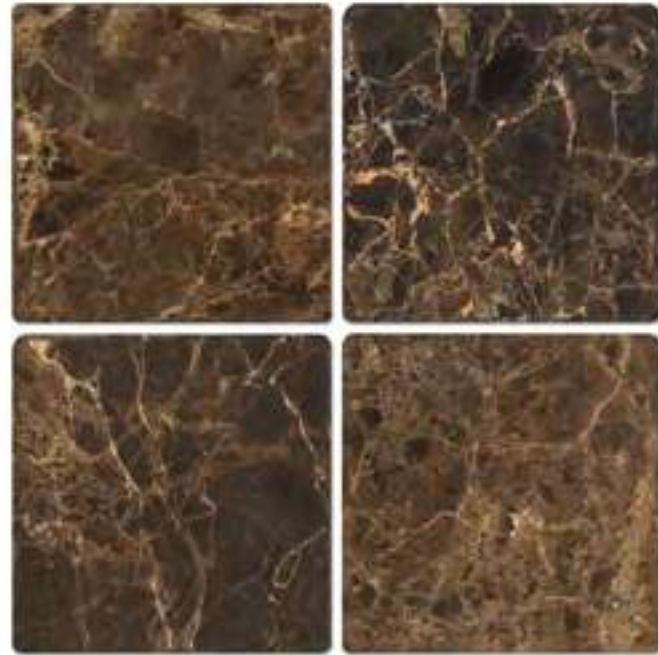

...

EMPERADOR DARK MARBLE

POLISHED / TUMBLED

MOSAICS

EMPERADOR DARK MARBLE

AVAILABLE SIZES / THICKNESS / SHAPE

18"x18"x1/2"

12"x12"x1/2"