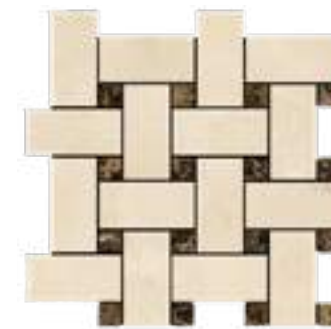

Slab Random x3/4"  
Slab Random x11/4"

Bamboo  
Polished / Honed  
3/8"x2"+3/8"x3"+3/8"x4"+3/8"x6"

Bamboo w/ Emp. Dark and Emp.  
Light Polished / Honed  
3/8"x2"+3/8"x3"+3/8"x4"+3/8"x6"

Basketweave (Noble + Emp. Dark  
Dots) Polished / Honed  
1"x2"+3/8"x3/8"