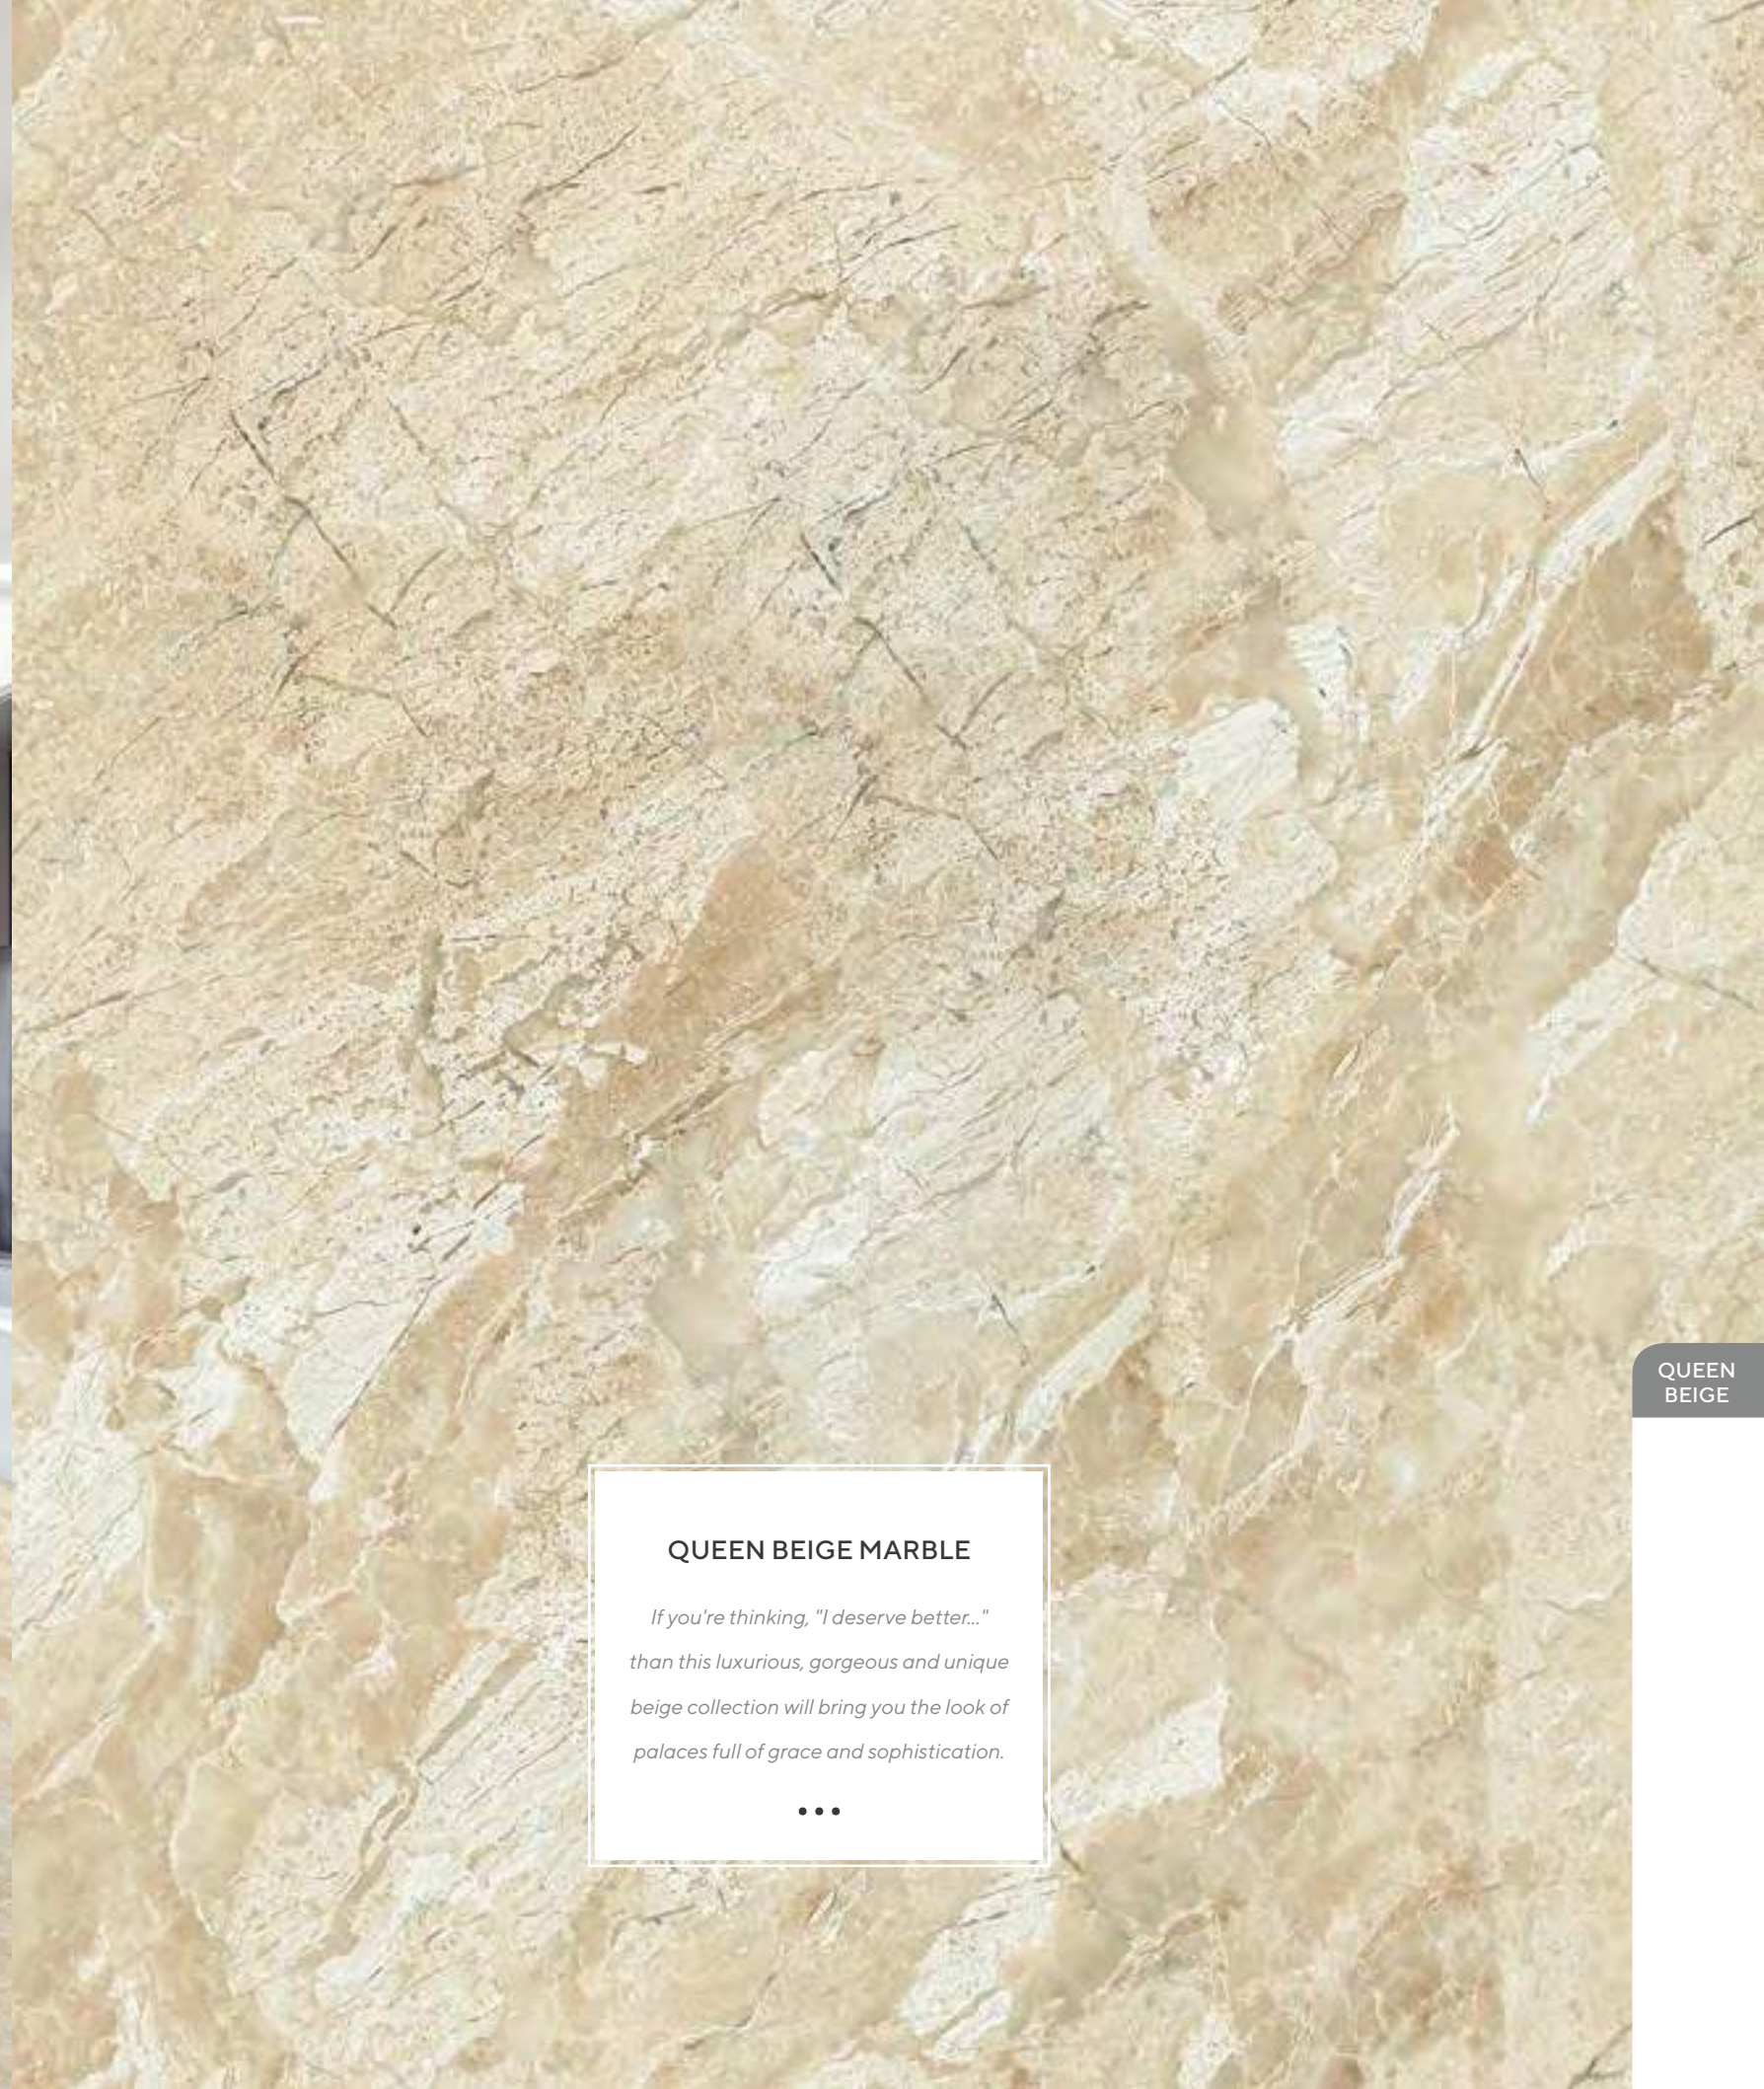

QUEEN BEIGE MARBLE

*If you're thinking, "I deserve better..."
than this luxurious, gorgeous and unique
beige collection will bring you the look of
palaces full of grace and sophistication.*

QUEEN
BEIGE