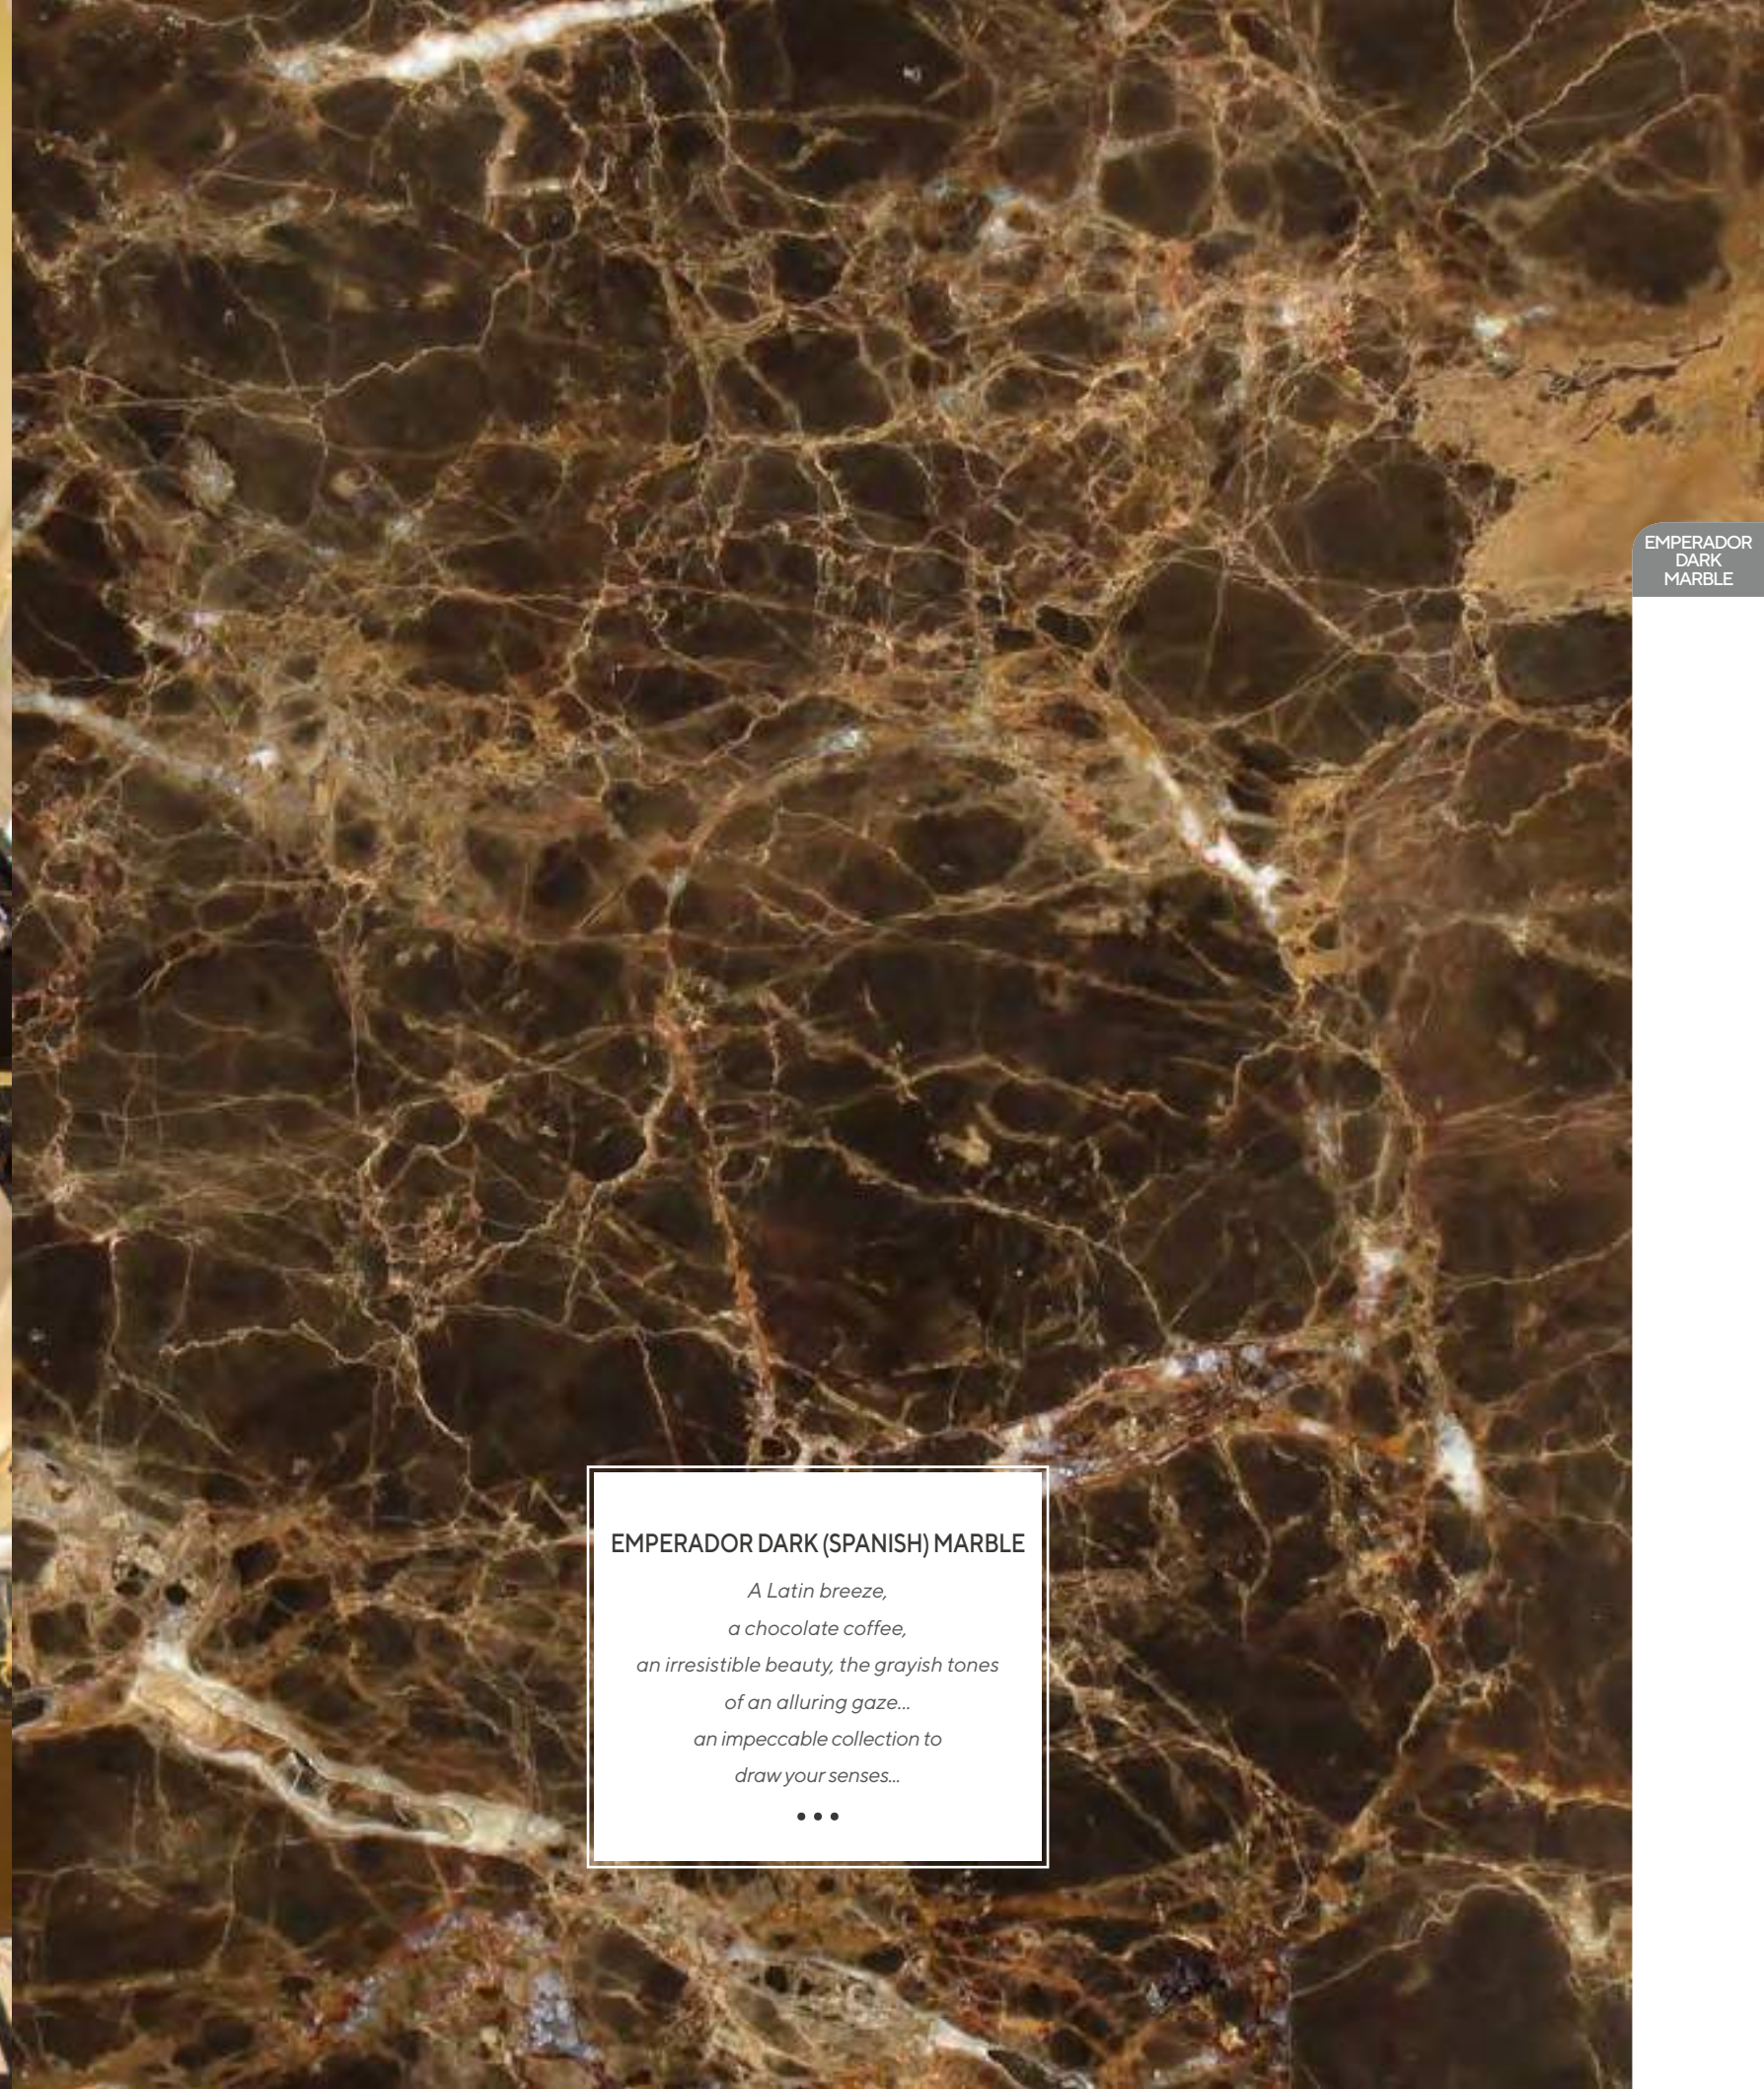

Crown Molding (Special Chair Rail)  
Cross Cut Honed  
2 1/2 x 12"

Baseboard Trim - Cross Cut  
Honed  
5"x 12"

Type	Color	Products	Usage Area
Travertine	Beige	Field Tile	Floor/Wall
		Mosaic	Floor/Wall
		Molding / Trims	Wall
		Shower / Bath Accessories	Wall