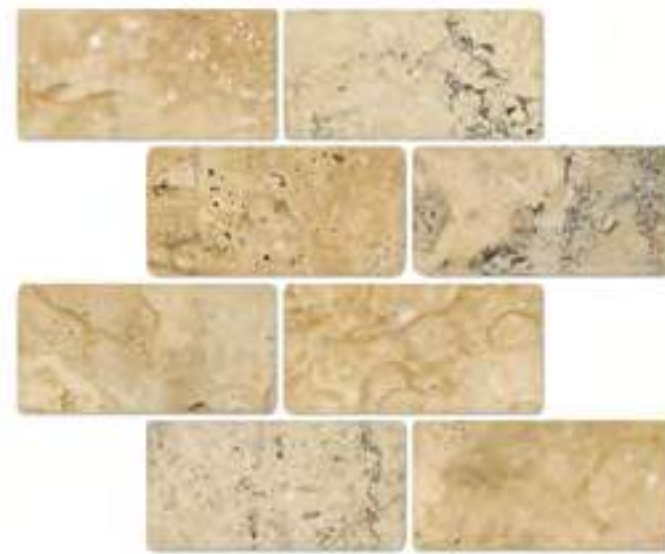

12"x12"x3/8"

6"x6"x3/8"

4"x4"x3/8"

HONED/TUMBLED/BRUSHED

AVAILABLE SIZES / THICKNESS / SHAPE

3"x6"x3/8"

French Pattern Set

Mosaic  
Tumbled  
5/8"x5/8"