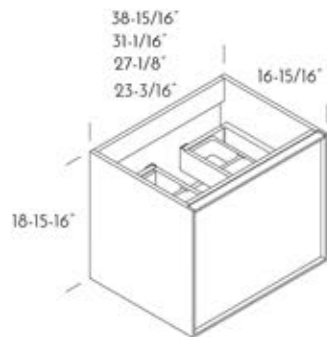

DAX BERLIN

DAX Berlin Single Vanity Cabinet

SIZES

24" / 28" / 32" / 40"

DAX BERLIN

DAX Berlin Single Vanity Cabinet

FINISH

- DAX-BERO22411 Matt White
- DAX-BERO22414 Oak
- DAX-BERO22811 Matt White
- DAX-BERO22814 Oak
- DAX-BERO23211 Matt White
- DAX-BERO23214 Oak
- DAX-BERO24011 Matt White
- DAX-BERO24014 Oak