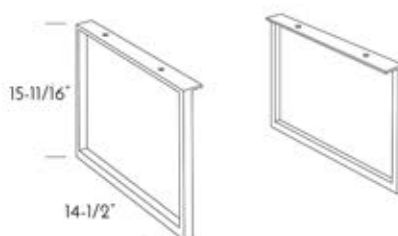

KUADRO

DAX Kuadro metal leg
Set of 2

SIZES

15-11/16" DAX-KUAD1902