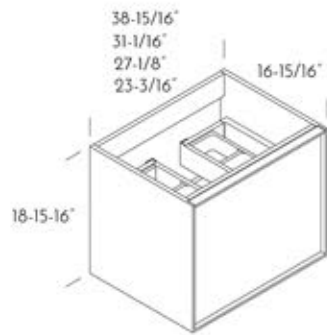

GOLD

**DAX-AVA055522**

DAX Avant Side Cabinet

SIZE

55 inches height

FINISH

MATT MIST

**DAX-AVANT055522-01**

DAX Avant Side Cabinet Handle

SIZES

35 inches

FINISH

GOLD

VANITY CABINETS
BERLIN

DAX BERLIN

DAX Berlin Single Vanity Cabinet