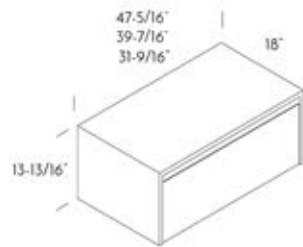

DAX CENIT

DAX Cenit Side Cabinet

SIZES

55 inches height

DAX CENIT

FINISH

- DAX-CEN055511 Matt White
- DAX-CEN055546 Matt Moka
- DAX-CEN055522 Matt Mist
- DAX-CEN055521 Matt Blue Space

VANITY CABINETS
LAMBDA