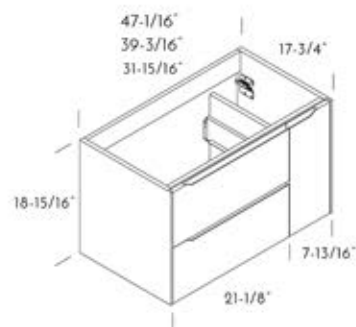

DAX CENIT

FINISH

- DAX-CENO23211 Matt White
- DAX-CENO23246 Matt Moka
- DAX-CENO2322 Matt Mist
- DAX-CENO23221 Matt Blue Space
- DAX-CENO24011 Matt White
- DAX-CENO24046 Matt Moka
- DAX-CENO24022 Matt Mist
- DAX-CENO24021 Matt Blue Space
- DAX-CENO24811 Matt White
- DAX-CENO24846 Matt Moka
- DAX-CENO24822 Matt Mist
- DAX-CENO24821 Matt Blue Space