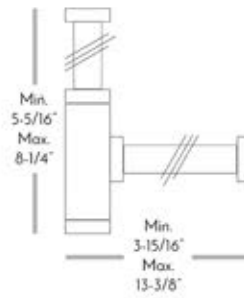

SINK P TRAP

DAX Sink P Trap

FINISH

MATT BLACK