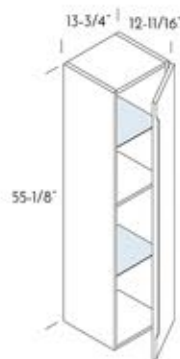

DAX Avant Side Cabinet Handle

SIZES

35 inches

FINISH

GOLD

VANITY CABINETS
BERLIN

DAX BERLIN

DAX Berlin Single Vanity Cabinet

SIZES

- 32" DAX-MARA033222L-M
- 40" DAX-MARA034022L-M
- 48" DAX-MARA034822L-M

FINISH
MATT MIST

MARA

DAX Mara single basin
Solid surface. Left bowl

SIZES

- 32" DAX-MARA0332L-M
- 40" DAX-MARA0340L-M
- 48" DAX-MARA0348L-M

DAX CENIT

DAX Cenit Side Cabinet

SIZES

55 inches height

DAX CENIT

FINISH

- DAX-CEN055511 Matt White
- DAX-CEN055546 Matt Moka
- DAX-CEN055522 Matt Mist
- DAX-CEN055521 Matt Blue Space

VANITY CABINETS
LAMBDA