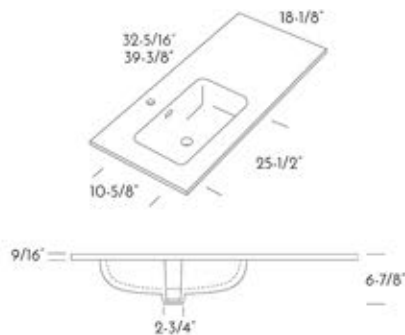

2022 NEW BATHROOM CABINETS CATALOG

VANITY CABINETS
AVANT

ONIX

DAX Onix Glossy Ceramic Basin Left.

SIZES

- 32" DAX-ONIX0332L
- 40" DAX-ONIX0340L

FINISH
GLOSSY

MARA

DAX Mara single basin Solid surface. Left bowl

SIZES

- 32" DAX-MARA033222L-M
- 40" DAX-MARA034022L-M

FINISH
MATT MIST

MARA

DAX Mara single basin Solid surface. Left bowl

SIZES

- 32" DAX-MARA0332L-M
- 40" DAX-MARA0340L-M

GOLD

**DAX-AVA055522**

DAX Avant Side Cabinet

SIZE

55 inches height

FINISH

MATT MIST

**DAX-AVANT055522-01**

DAX Avant Side Cabinet Handle

SIZES

35 inches

FINISH

GOLD

VANITY CABINETS
BERLIN

DAX BERLIN

DAX Berlin Single Vanity Cabinet