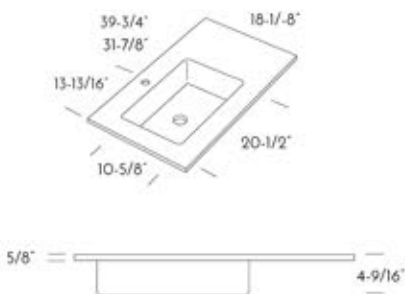

2022 NEW BATHROOM CABINETS CATALOG

VANITY CABINETS
AVANT

ONIX

DAX Onix Glossy Ceramic Basin Left.

SIZES

- 32" DAX-ONIX0332L
- 40" DAX-ONIX0340L

FINISH
GLOSSY

MARA

DAX Mara single basin Solid surface. Left bowl

SIZES

- 32" DAX-MARA033222L-M
- 40" DAX-MARA034022L-M

FINISH
MATT MIST

MARA

DAX Mara single basin Solid surface. Left bowl

SIZES

- 32" DAX-MARA0332L-M
- 40" DAX-MARA0340L-M

DAX Avant Side Cabinet Handle

SIZES

35 inches

FINISH

GOLD

VANITY CABINETS
BERLIN

DAX BERLIN

DAX Berlin Single Vanity Cabinet

DAX-LAM0555

DAX Lambda Side Cabinet

SIZE

55 inches height

FINISH

- WHITE RELIEVE
- MIST RELIEVE
- LEAF RELIEVE
- ANTHRACITE RELIEVE

DAX LAMBDA

DAX Lambda door front