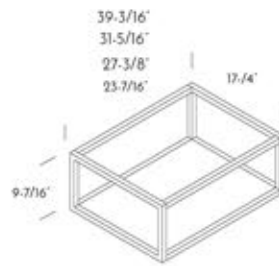

DAX-LAM0555

DAX Lambda Side Cabinet

SIZE

55 inches height

FINISH

- WHITE RELIEVE
- MIST RELIEVE
- LEAF RELIEVE
- ANTHRACITE RELIEVE

DAX LAMBDA

DAX Lambda door front

DAX SPOK

DAX Spok Structure

SIZES

24"	DAX-SPOK024
28"	DAX-SPOK028
32"	DAX-SPOK032
40"	DAX-SPOK040

FINISH

MATT BLACK

DAX SPOK

DAX Spok Shelf