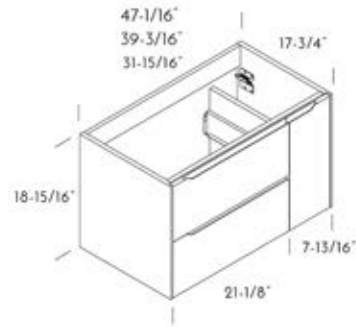

DAX CENIT

DAX Cenit Single Vanity Cabinet
2 Drawers 1 Door

SIZES

32" / 40" / 48"