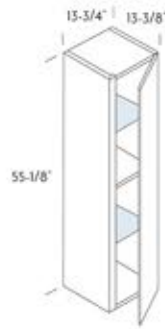

SIZES

- 32" DAX-LAM023225
- 40" DAX-LAM024025
- 48" DAX-LAM024825

FINISH

LEAF RELIEVE

DAX LAMBDA

DAX Lambda drawer front

SIZES

- 32" DAX-LAM023222
- 40" DAX-LAM024022
- 48" DAX-LAM024822

FINISH

MIST RELIEVE

DAX LAMBDA

DAX Lambda drawer front

SIZES

- 32" DAX-LAM023217
- 40" DAX-LAM024017
- 48" DAX-LAM024817

FINISH

ANTHRACITE RELIEVE

DAX-LAM0555

DAX Lambda Side Cabinet

SIZE

55 inches height

FINISH

- WHITE RELIEVE
- MIST RELIEVE
- LEAF RELIEVE
- ANTHRACITE RELIEVE

DAX LAMBDA

DAX Lambda door front