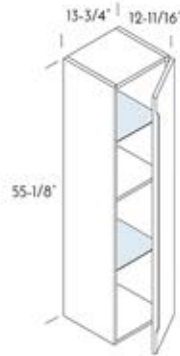

DAX Avant Side Cabinet Handle

SIZES

35 inches

FINISH

GOLD

VANITY CABINETS
BERLIN

DAX BERLIN

DAX Berlin Single Vanity Cabinet

SIZES

- 32" DAX-MARA033222L-M
- 40" DAX-MARA034022L-M
- 48" DAX-MARA034822L-M

FINISH
MATT MIST

MARA

DAX Mara single basin
Solid surface. Left bowl

SIZES

- 32" DAX-MARA0332L-M
- 40" DAX-MARA0340L-M
- 48" DAX-MARA0348L-M

DAX CENIT

DAX Cenit Side Cabinet

SIZES

55 inches height

DAX CENIT

FINISH

- DAX-CEN055511 Matt White
- DAX-CEN055546 Matt Moka
- DAX-CEN055522 Matt Mist
- DAX-CEN055521 Matt Blue Space

VANITY CABINETS
LAMBDA