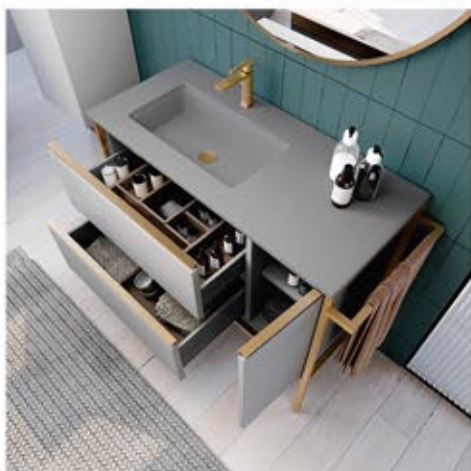

ONIX

DAX Onix Glossy Ceramic Basin Left.

SIZES

- 32" DAX-ONIX0332L
- 40" DAX-ONIX0340L

FINISH
GLOSSY

MARA

DAX Mara single basin Solid surface. Left bowl

SIZES

- 32" DAX-MARA033222L-M
- 40" DAX-MARA034022L-M

FINISH
MATT MIST

MARA

DAX Mara single basin Solid surface. Left bowl

SIZES

- 32" DAX-MARA0332L-M
- 40" DAX-MARA0340L-M

FINISH
MATT WHITE