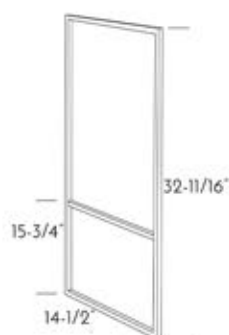

ACCESSORIES

LEGS

DAX Industrial metal leg with towel bar integrated

SIZES

32-11/16" DAX-LEG75602

LEGS

DAX Industrial metal leg without towel bar

SIZES

32-11/16" DAX-LEG75402

KUADRO

DAX Kuadro metal leg
Set of 2

SIZES

15-11/16" DAX-KUAD1902

HANDLE LINE

DAX Handle Line

SIZES