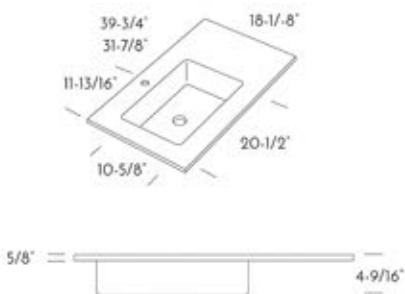

2022 NEW BATHROOM CABINETS CATALOG

VANITY CABINETS
AVANT

ONIX

DAX Onix Glossy Ceramic Basin Left.

SIZES

- 32" DAX-ONIX0332L
- 40" DAX-ONIX0340L

FINISH
GLOSSY

MARA

DAX Mara single basin Solid surface. Left bowl

SIZES

- 32" DAX-MARA033222L-M
- 40" DAX-MARA034022L-M

FINISH
MATT MIST

MARA

DAX Mara single basin Solid surface. Left bowl

SIZES

- 32" DAX-MARA0332L-M
- 40" DAX-MARA0340L-M

DAX Avant Side Cabinet Handle

SIZES

35 inches

FINISH

GOLD

VANITY CABINETS
BERLIN

DAX BERLIN

DAX Berlin Single Vanity Cabinet

DAX-LAM0555

DAX Lambda Side Cabinet

SIZE

55 inches height

FINISH

- WHITE RELIEVE
- MIST RELIEVE
- LEAF RELIEVE
- ANTHRACITE RELIEVE

DAX LAMBDA

DAX Lambda door front