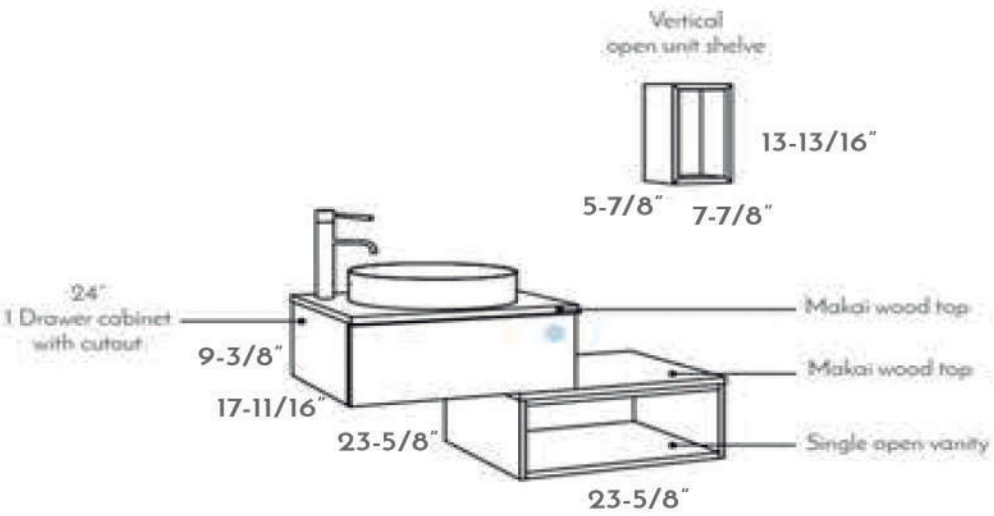

MAKAI 40"

Resistente
al agua.
Resistant
to water.

Metal invisible drawers

Total extraction

Soft close

Organizer unit

Hettich sliding system

Soft close

Push to open

Textured melamine

Resistant to water