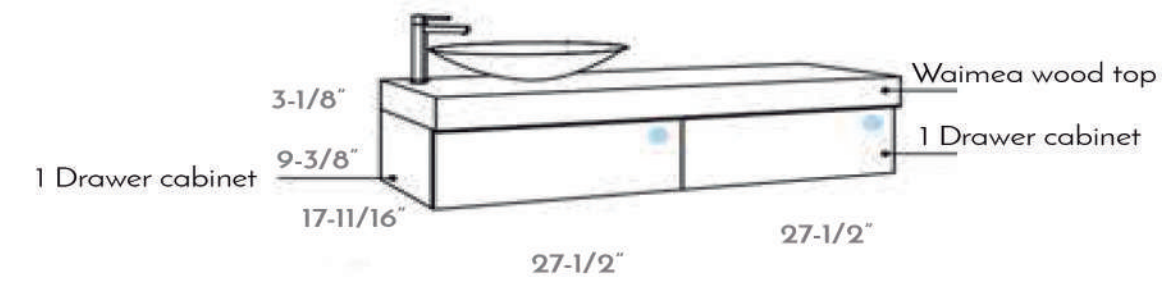

# MAKAI 56"

-   
White
-   
Line
-   
Black
-   
Matte white
-   
Oak
-   
Pine
-   
Anthracite

-  Metal interior drawers.
-  Total extraction.
-  Soft close.
-  Organizer unit.
-  Hettich sliding system.
-  Textured melamine.
-  Resistant to water.