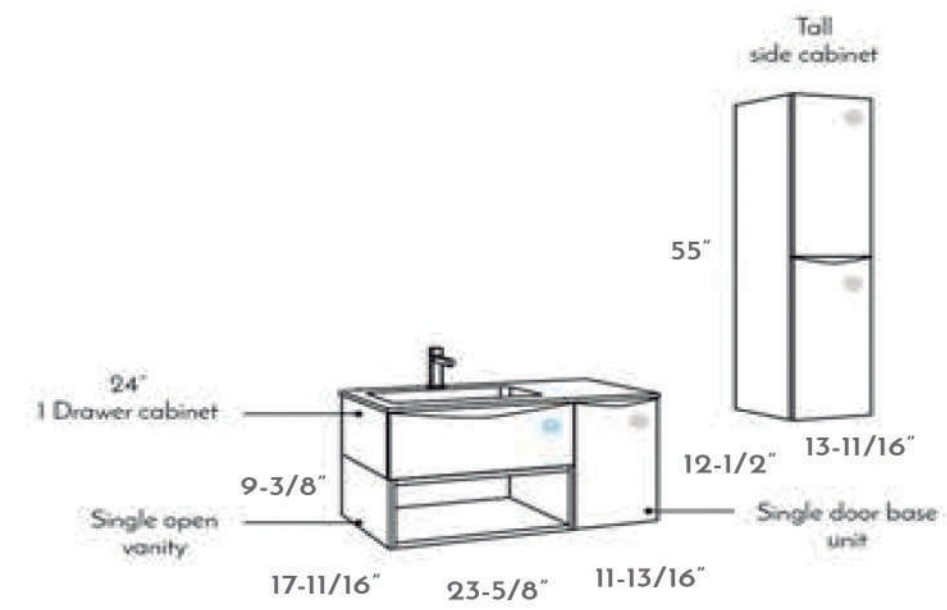

MAKAI 36"

- Metal interior drawers
- Total extraction
- Soft close
- Organizer unit
- Hettich sliding system
- Soft close
- Push to open
- Textured melamine
- Resistant to water

- Matte white
- Oak
- Pine
- Anthracite

- Line
- White
- Black