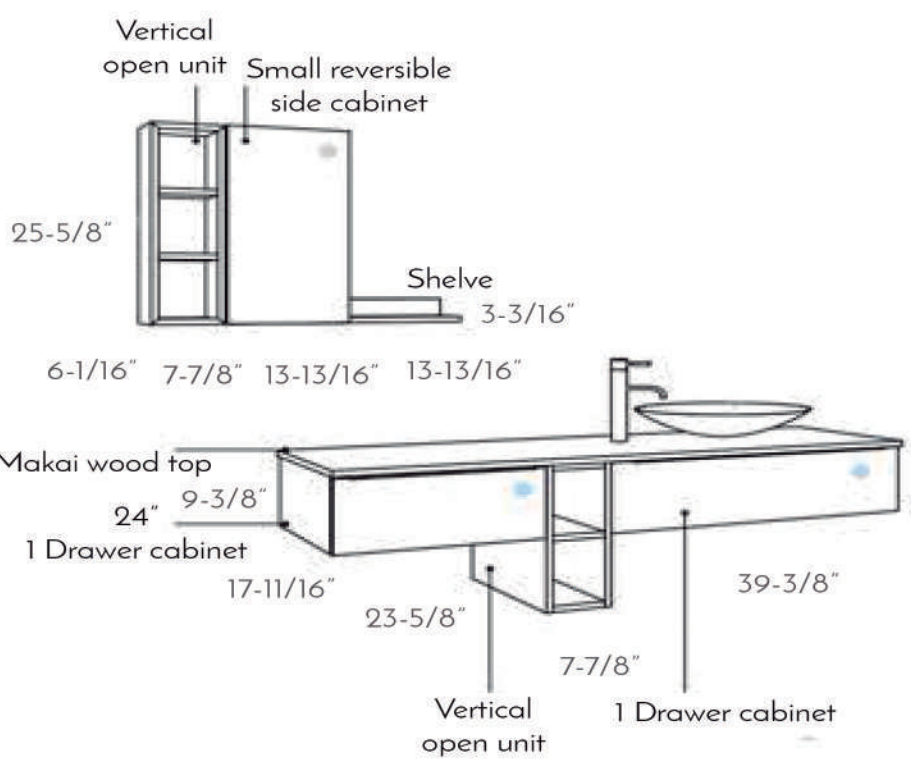

# MAKAI 63"

- Metal interior drawers.
- Total extraction.
- Soft close.
- Organizer unit.
- Hettich sliding system.
- Soft close.
- Push to open.
- Resistant to water.

- White
- Line
- Black

- Matte white
- Oak
- Pine
- Anthracite

# MAKAI 71"

Resistente al agua.  
Resistant to water.

- Metal interior drawers.
- Total extraction.
- Soft close.
- Organizer unit.
- Hettich sliding system.
- Push to open.
- Textured melamine.
- Resistant to water.