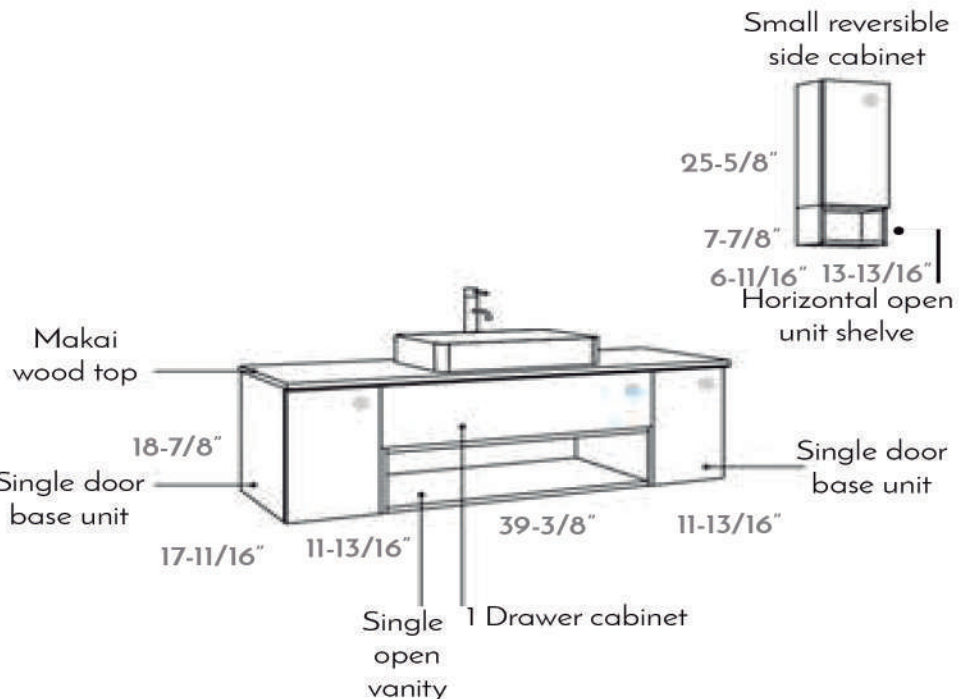

Resistente al agua.
Resistant to water.

MAKAI 63"

- Metal interior drawers.
- Total extraction.
- Soft close.
- Organizer unit.
- Hettich sliding system.
- Soft close.
- Push to open.
- Resistant to water.

- White
- Line
- Black

- Matte white
- Oak
- Pine
- Anthracite