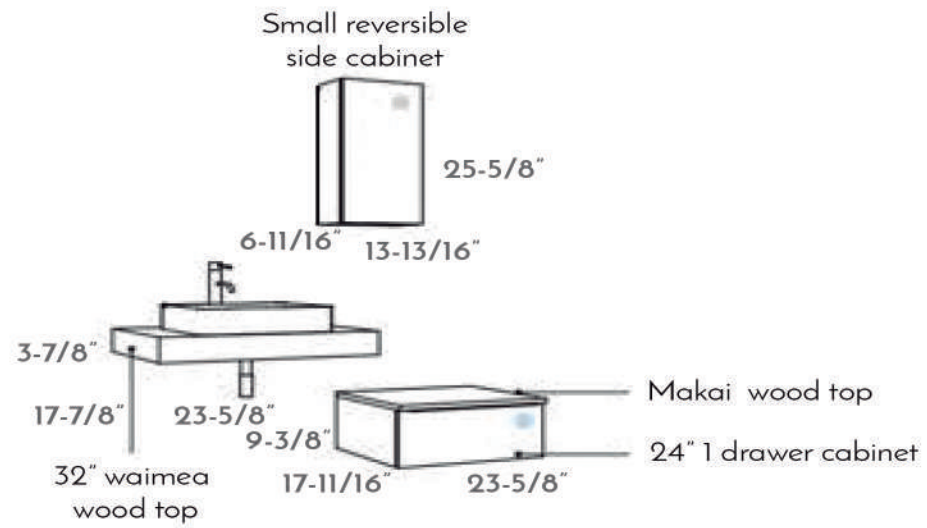

# MAKAI 46"

Resistente al agua.  
Resistant to water.

- Metal interior drawers
- Total extraction
- Soft close
- Organizer unit
- Hettich sliding system
- Soft close
- Push to open
- Textured melamine
- Resistant to water