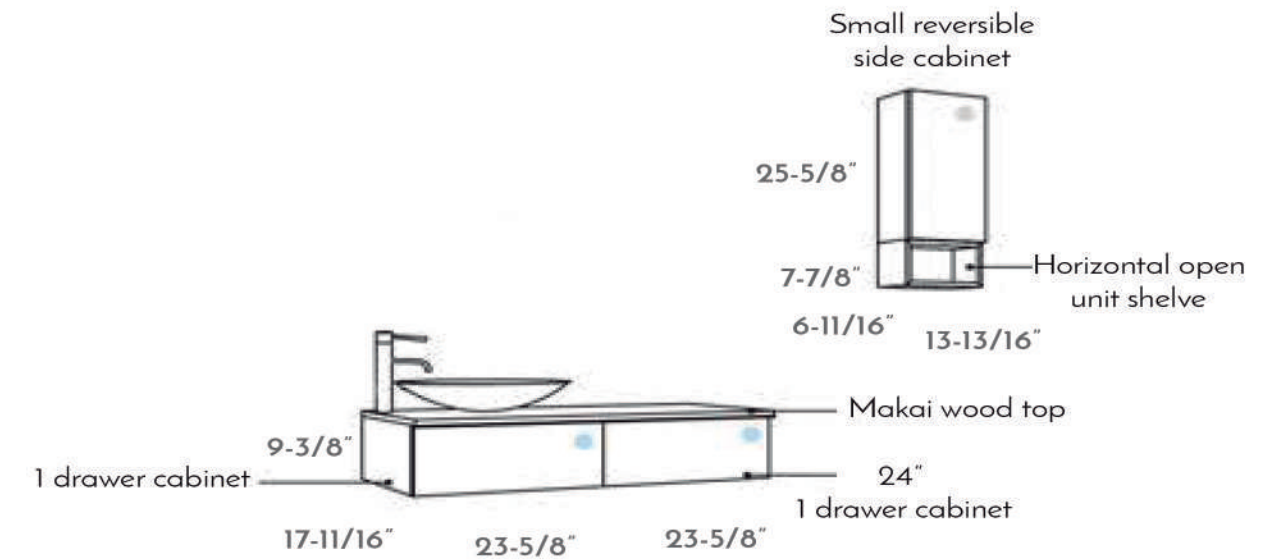

# MAKAI 48"

-  Metal interior drawers
-  Total extraction
-  Soft close
-  Organizer unit
-  Hettich sliding system
-  Soft close
-  Push to open
-  Textured melamine
-  Resistant to water

Resistente al agua.  
Resistant to water.