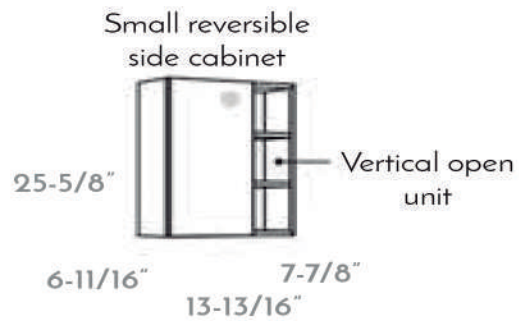

Resistente al agua.
Resistant to water.