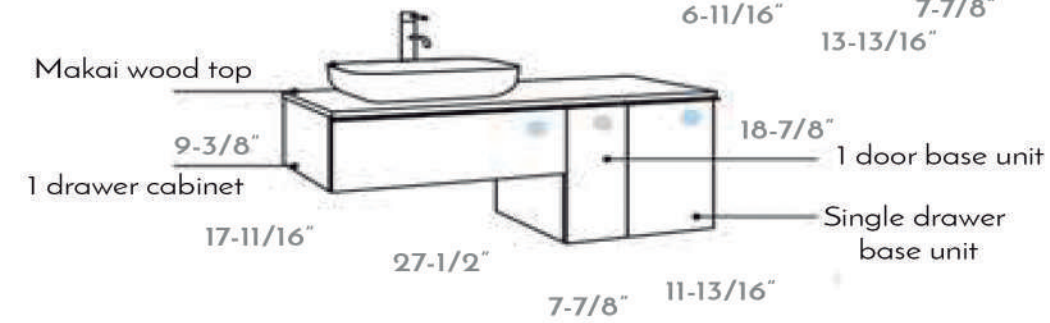

Resistente al agua.
Resistant to water.