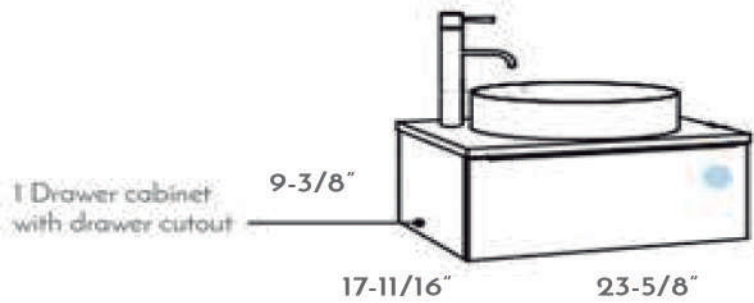

# MAKAI 24"

- Metal interior drawers
- Total extraction
- Soft close
- Organizer unit
- Hettich-sliding system
- Soft close
- Push to open
- Textured melamine
- Resistant to water

- Matte white
- Oak
- Pine
- Anthracite