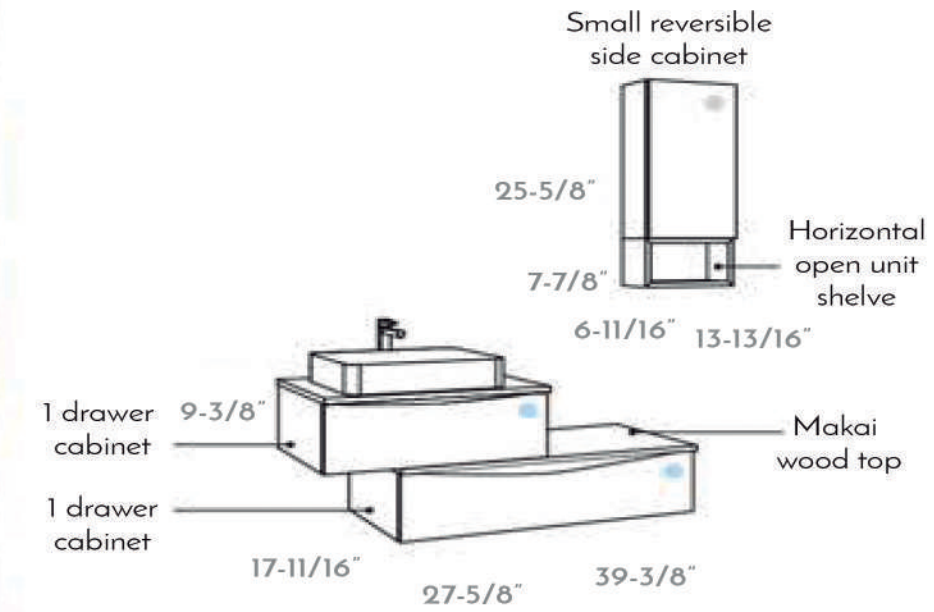

# MAKAI 48"

-  Metal interior drawers
-  Total extraction
-  Soft close
-  Organizer unit
-  Hettich sliding system
-  Soft close
-  Push to open
-  Textured melamine
-  Resistant to water

Resistente al agua.  
Resistant to water.

# MAKAI 48"

Metal interior drawers.

Total extraction.

Soft close.

Organizer unit.

Hettich sliding system.

Textured melamine.

Resistant to water.