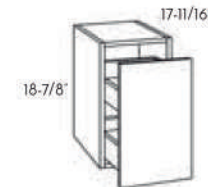

SINGLE DRAWER BASE

12"

- Finish
- Matte white (DAX-MAK121211)
- Oak (DAX-MAK121214)
- Pine (DAX-MAK121212)
- Anthracite (DAX-MAK121217)