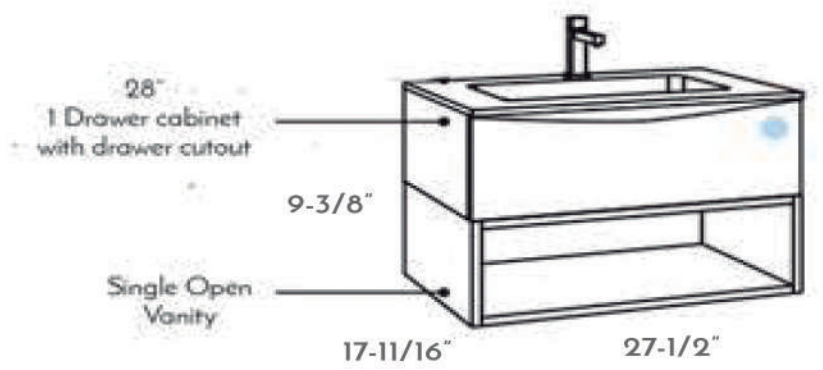

# MAKAI 28"

-  Metal interior drawers
-  Total extraction
-  Soft close
-  Organizer unit
-  Hettich sliding system
-  Soft close
-  Push to open
-  Textured melamine
-  Resistant to water

-  Matte white
-  Oak
-  Pine
-  Anthracite