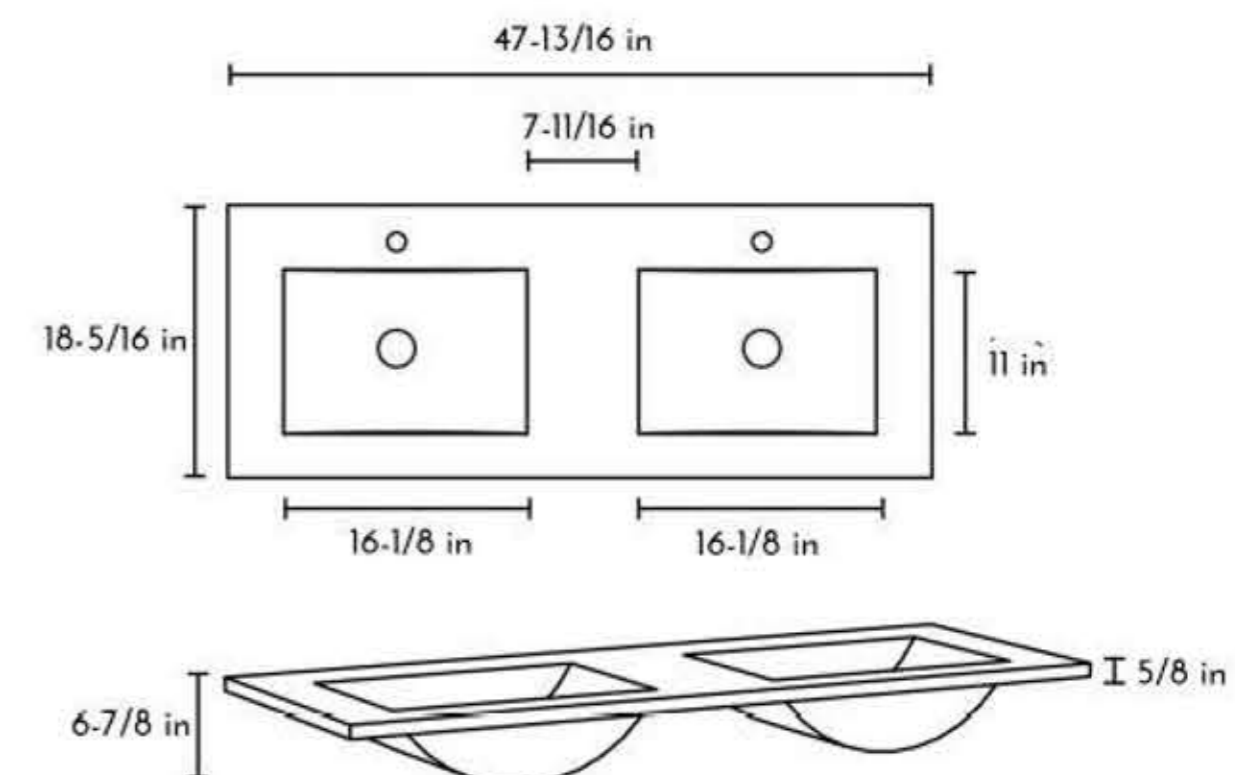

DAX ONIX GLOSSY CERAMIC
BASIN 32 INCHES WIDTH
DAX-ONIX0332

DAX ONIX GLOSSY CERAMIC
BASIN 36 INCHES WIDTH
DAX-ONIX0336

INFORMATION: These basins are only available for **MALIBU, PASADENA, COSTA, SUNSET, LAKESIDE** and **IBIZA** Collection

TOP'S COLLECTIONS

DAX ONIX GLOSSY
CERAMIC BASIN
40 INCHES WIDTH
DAX-ONIX0340

DAX ONIX GLOSSY
CERAMIC BASIN
48 INCHES WIDTH
DAX-ONIX0348

DAX ONIX GLOSSY
CERAMIC DOUBLE BASIN
48 INCHES WIDTH
DAX-ONIX20348

INFORMATION: These basins are only available for **MALIBU, PASADENA, COSTA, SUNSET, LAKESIDE** and **IBIZA** Collection

TOP'S COLLECTIONS

DAX ONIX GLOSSY CERAMIC
LEFT BASIN 32 INCHES WIDTH
DAX-ONIX0332L

DAX ONIX GLOSSY CERAMIC
LEFT BASIN 36 INCHES WIDTH
DAX-ONIX0336L

INFORMATION: These basins are only available for **OCEANSIDE** Collection