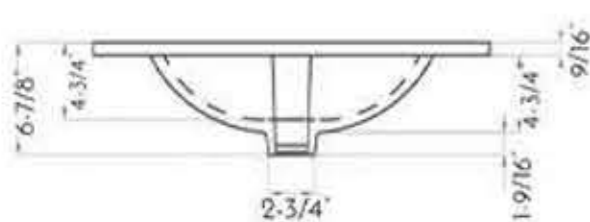

DAX SUN FLAT MIRROR
DAX-120-SUN0124 - 24''
DAX-120-SUN0132 - 32''
DAX-120-SUN0140 - 40''
DAX-120-SUN0148 - 48''

TOPS

TOP'S COLLECTIONS

DAX ONIX GLOSSY CERAMIC
BASIN 24 INCHES WIDTH
DAX-ONIX0324

DAX ONIX GLOSSY CERAMIC
BASIN 28 INCHES WIDTH
DAX-ONIX0328

DAX ONIX GLOSSY CERAMIC
BASIN 32 INCHES WIDTH
DAX-ONIX0332

DAX ONIX GLOSSY CERAMIC
BASIN 36 INCHES WIDTH
DAX-ONIX0336

INFORMATION: These basins are only available for **MALIBU, PASADENA, COSTA, SUNSET, LAKESIDE** and **IBIZA** Collection