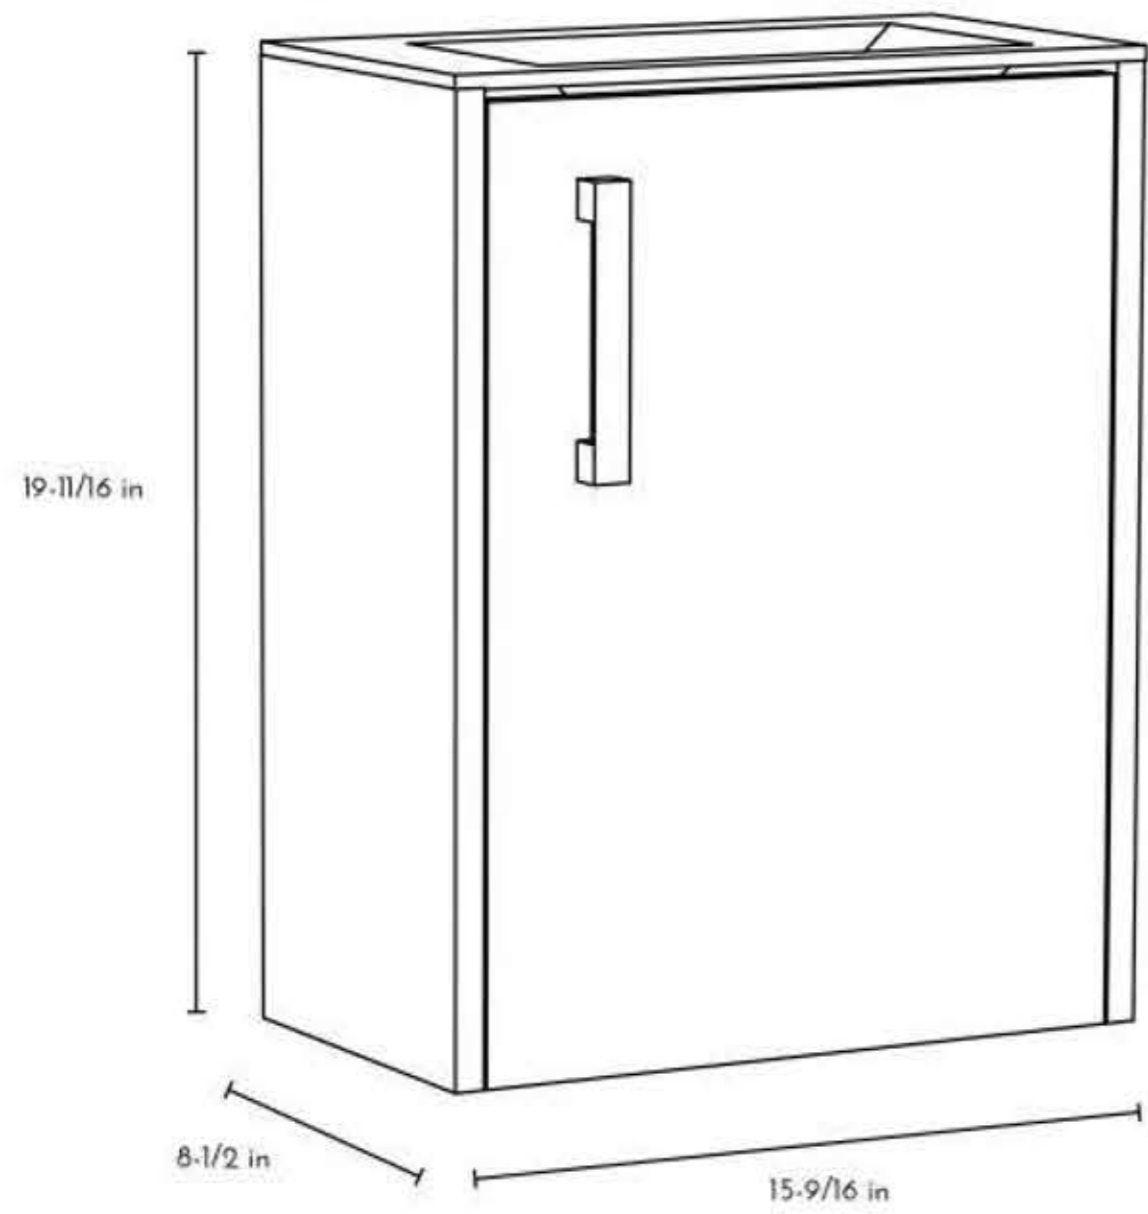

INFORMATION: NAPA VANITY SET INCLUDES BASIN AND CABINET

NAPA - 16"

GLOSS
WHITE
& OAK

INFORMATION: NAPA VANITY SET INCLUDES BASIN AND CABINET

NAPA - 16"

GLOSS
WHITE

DAX NAPA SINGLE
VANITY 16 INCHES
GLOSS WHITE
DAX-NAP0116111