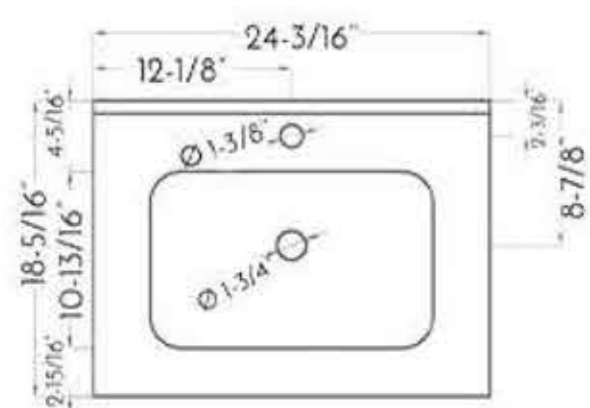

OCEANSIDE - 14"

OAK

PINE

DAX OCEANSIDE SIDE CABINET
32 INCHES

DAX-OCE053212 - PINE
DAX-OCE053214 - OAK

OCEANSIDE - 32"

OAK

PINE

DAX SUN FLAT MIRROR
DAX-120-SUN0124 - 24''
DAX-120-SUN0132 - 32''
DAX-120-SUN0140 - 40''
DAX-120-SUN0148 - 48''

TOPS

TOP'S COLLECTIONS

DAX ONIX GLOSSY CERAMIC
BASIN 24 INCHES WIDTH
DAX-ONIX0324

DAX ONIX GLOSSY CERAMIC
BASIN 28 INCHES WIDTH
DAX-ONIX0328

DAX ONIX GLOSSY CERAMIC
BASIN 32 INCHES WIDTH
DAX-ONIX0332

DAX ONIX GLOSSY CERAMIC
BASIN 36 INCHES WIDTH
DAX-ONIX0336

INFORMATION: These basins are only available for **MALIBU, PASADENA, COSTA, SUNSET, LAKESIDE** and **IBIZA** Collection

TOP'S COLLECTIONS

DAX ONIX GLOSSY
CERAMIC BASIN
40 INCHES WIDTH
DAX-ONIX0340

DAX ONIX GLOSSY
CERAMIC BASIN
48 INCHES WIDTH
DAX-ONIX0348

DAX ONIX GLOSSY
CERAMIC DOUBLE BASIN
48 INCHES WIDTH
DAX-ONIX20348

INFORMATION: These basins are only available for **MALIBU, PASADENA, COSTA, SUNSET, LAKESIDE** and **IBIZA** Collection