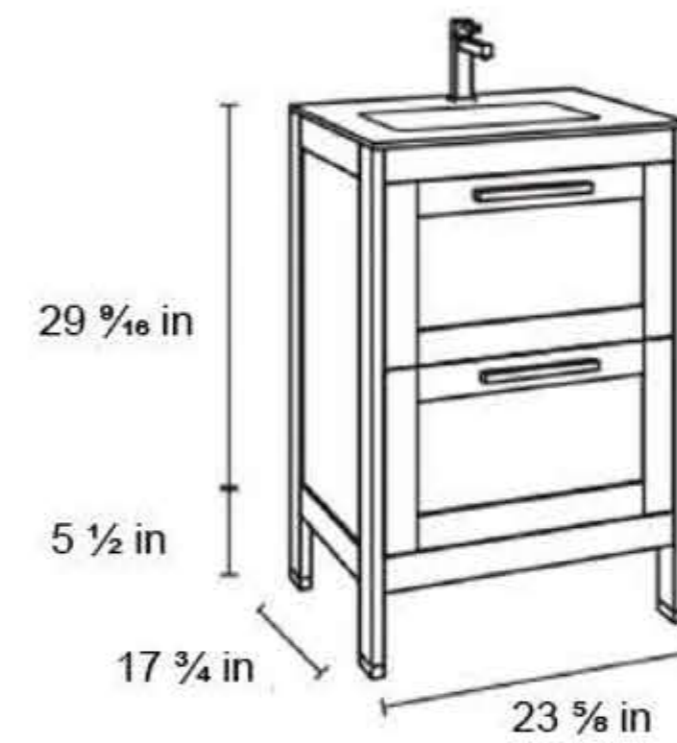

LAKESIDE - 24"