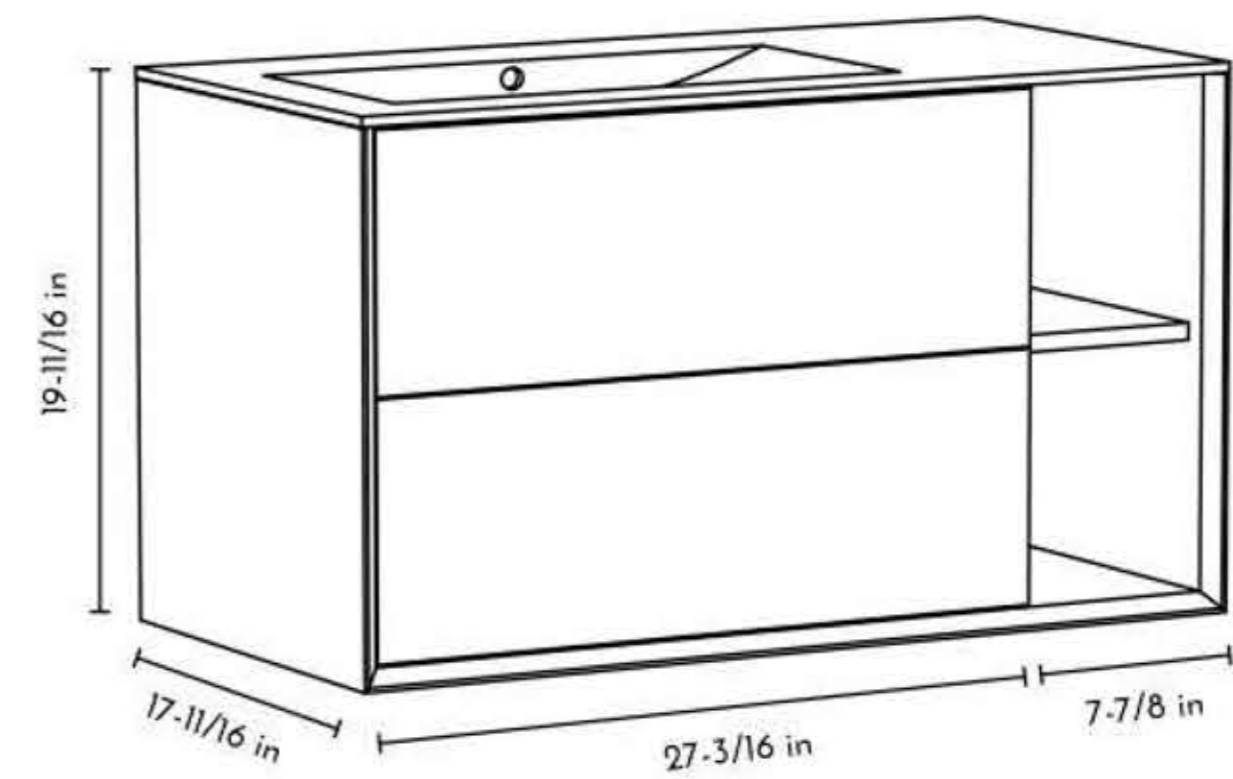

OCEANSIDE - 32"

DAX OCEANSIDE SINGLE VANITY
 36 INCHES W/ ONIX BASIN
 DAX-OCE013612-ONX - PINE
 DAX-OCE013614-ONX - OAK

OCEANSIDE - 36"

PINE

OAK

DAX OCEANSIDE
SIDE CABINET
14 INCHES

DAX-OCE051412 - PINE
DAX-OCE051414 - OAK

OCEANSIDE - 14"

OAK

PINE

DAX OCEANSIDE SIDE CABINET
32 INCHES

DAX-OCE053212 - PINE
DAX-OCE053214 - OAK

OCEANSIDE - 32"

OAK

PINE