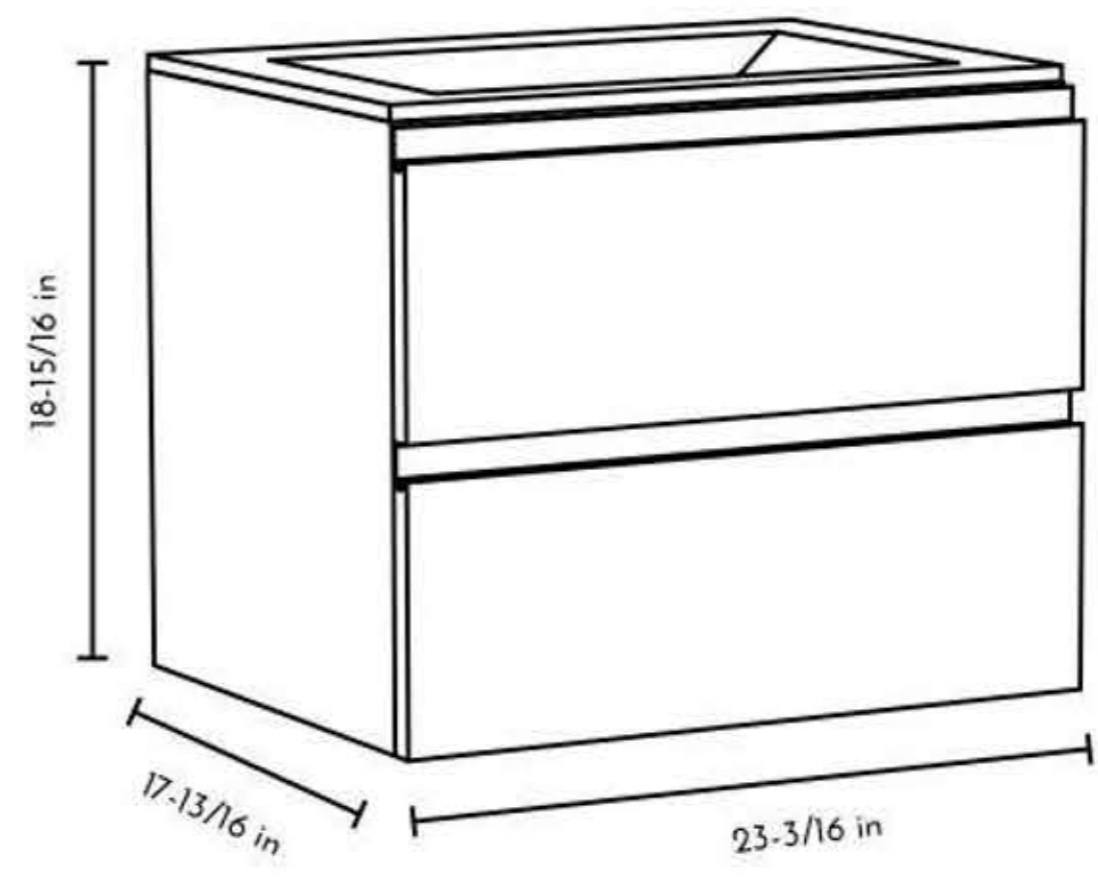

INFORMATION: BASIN **ONIX** INCLUDED IN THIS COLLECTION

PASADENA

DAX PASADENA VANITY
 CABINET 24 INCHES W/ ONIX BASIN
DAX-PAS012411-ONX - GLOSS WHITE
DAX-PAS012412-ONX - PINE
DAX-PAS012413-ONX - WENGUE

PASADENA - 24"