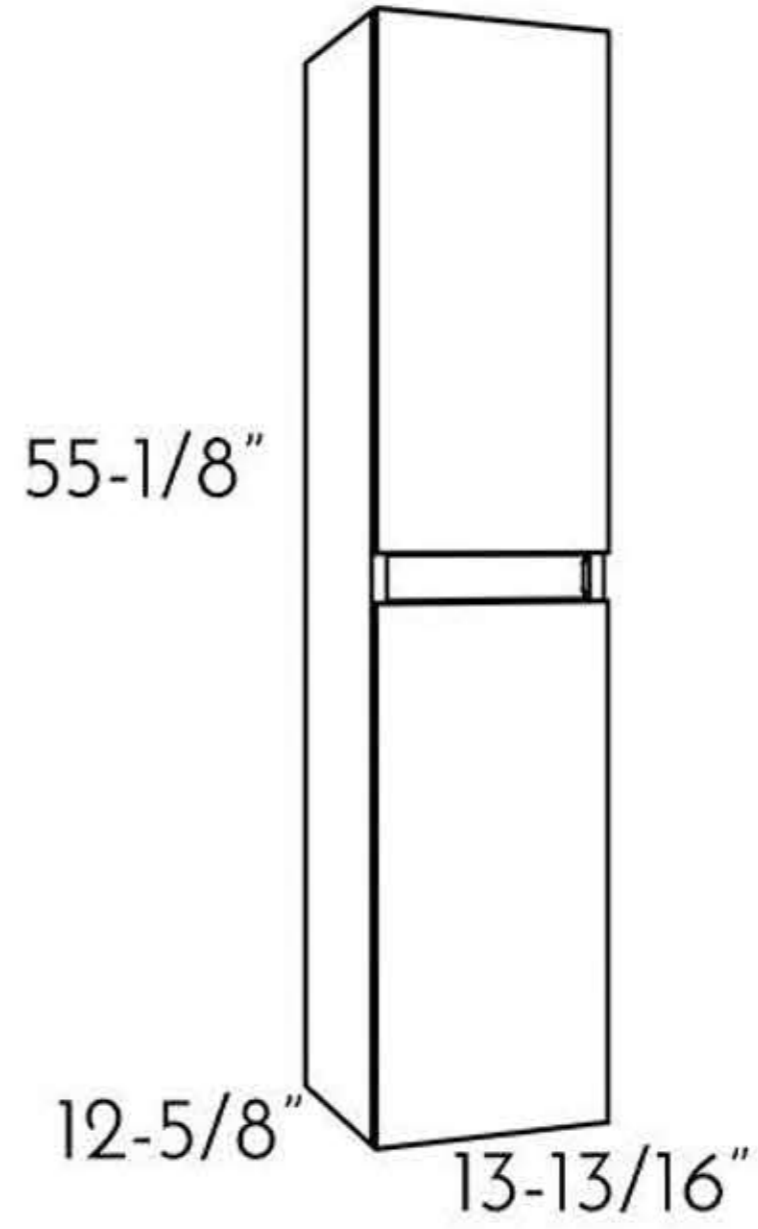

DAX IBIZA SIDE CABINET 55 INCHES

DAX-IBIO55511 - WHITE

DAX-IBIO55512 - PINE

DAX-IBIO55513 - WENGUE

DAX-IBIO55514 - OAK

IBIZA - 55"