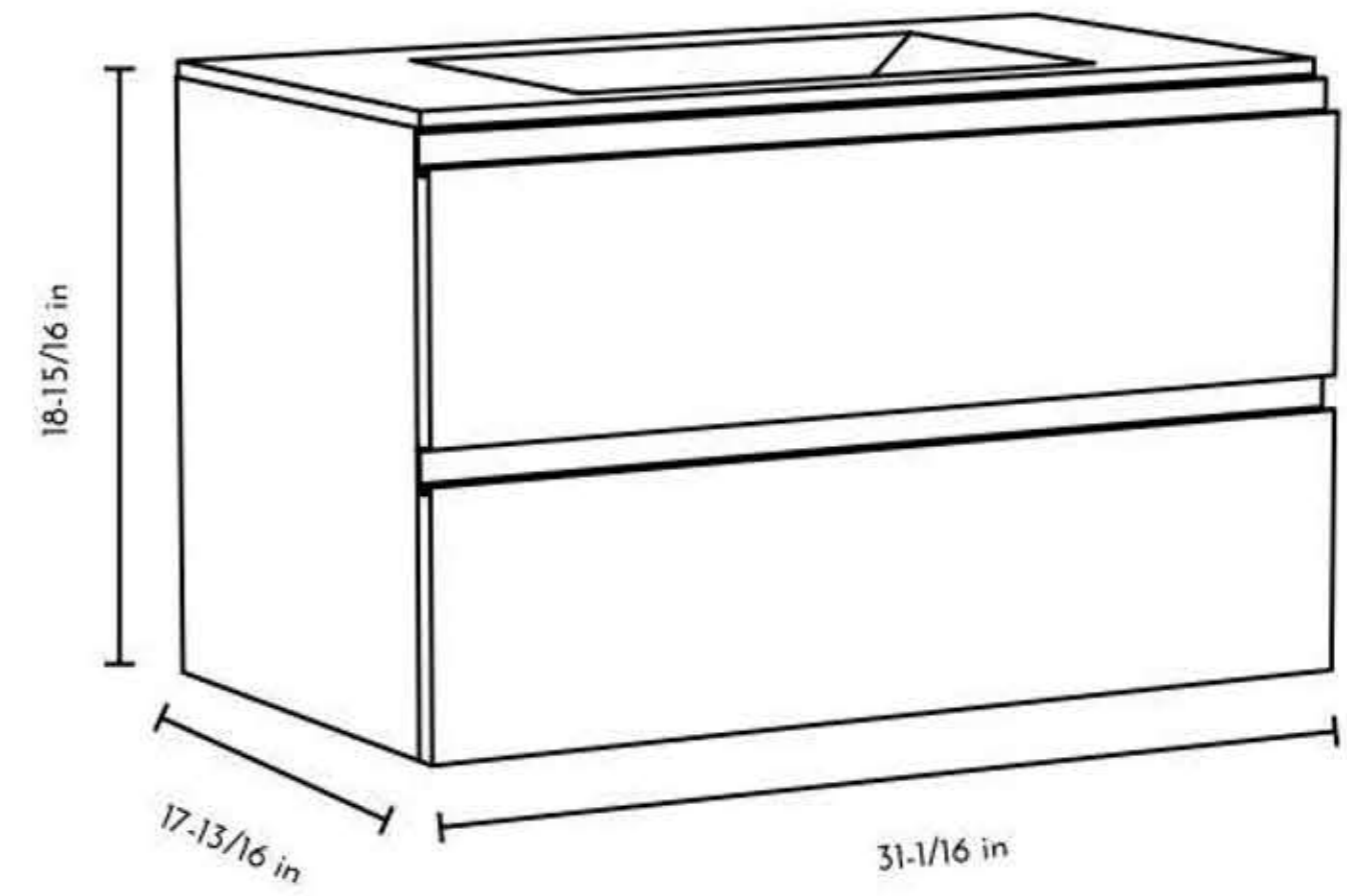

- WENGUE
- PINE
- GLOSS WHITE
- OAK