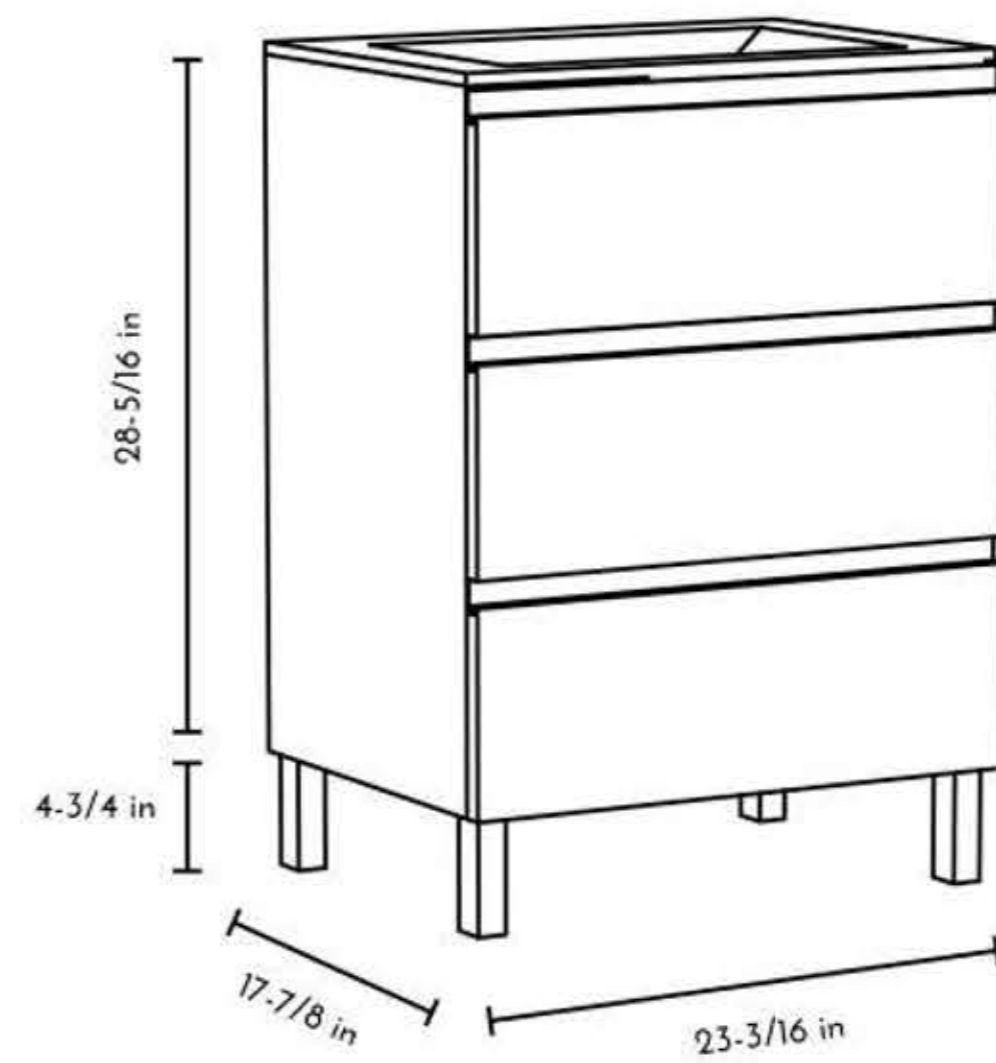

COSTA - 24"

- WENGUE
- PINE
- GLOSS WHITE