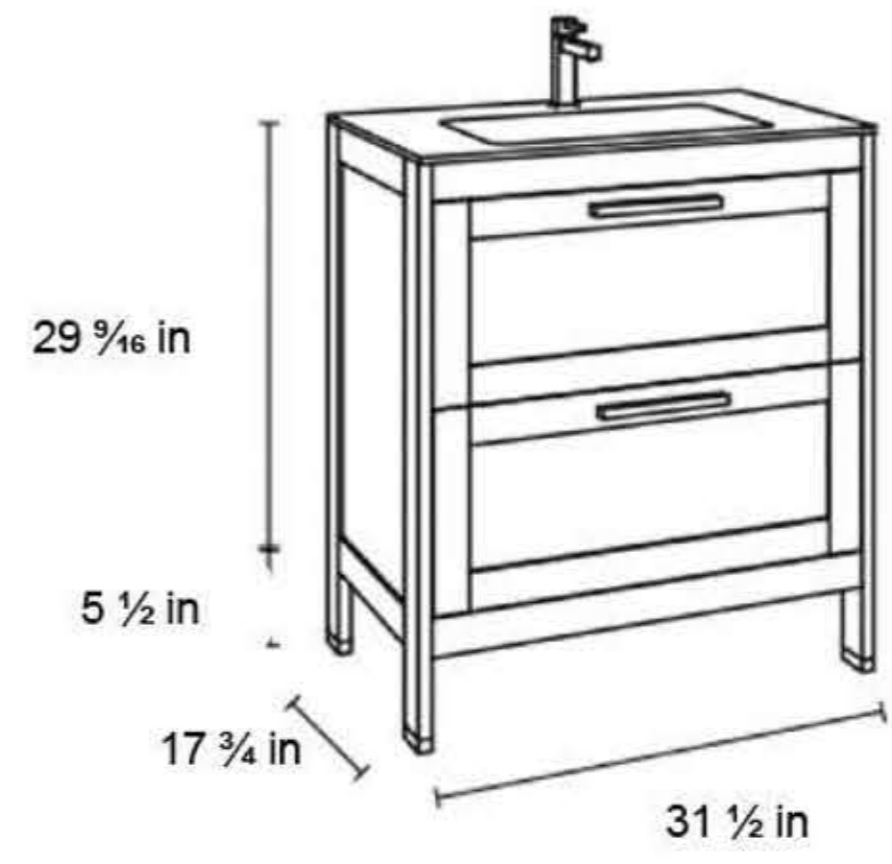

LAKESIDE - 24"

DAX LAKESIDE VANITY
 CABINET 32 INCHES W/ ONIX
 BASIN

DAX-LAKE013211-ONX - GLOSS WHITE
 DAX-LAKE013212-ONX - PINE
 DAX-LAKE013214-ONX - OAK
 DAX-LAKE013219-ONX - DEEP BLUE

LAKESIDE - 32"

- OAK
- PINE
- GLOSS WHITE
- DEEP BLUE