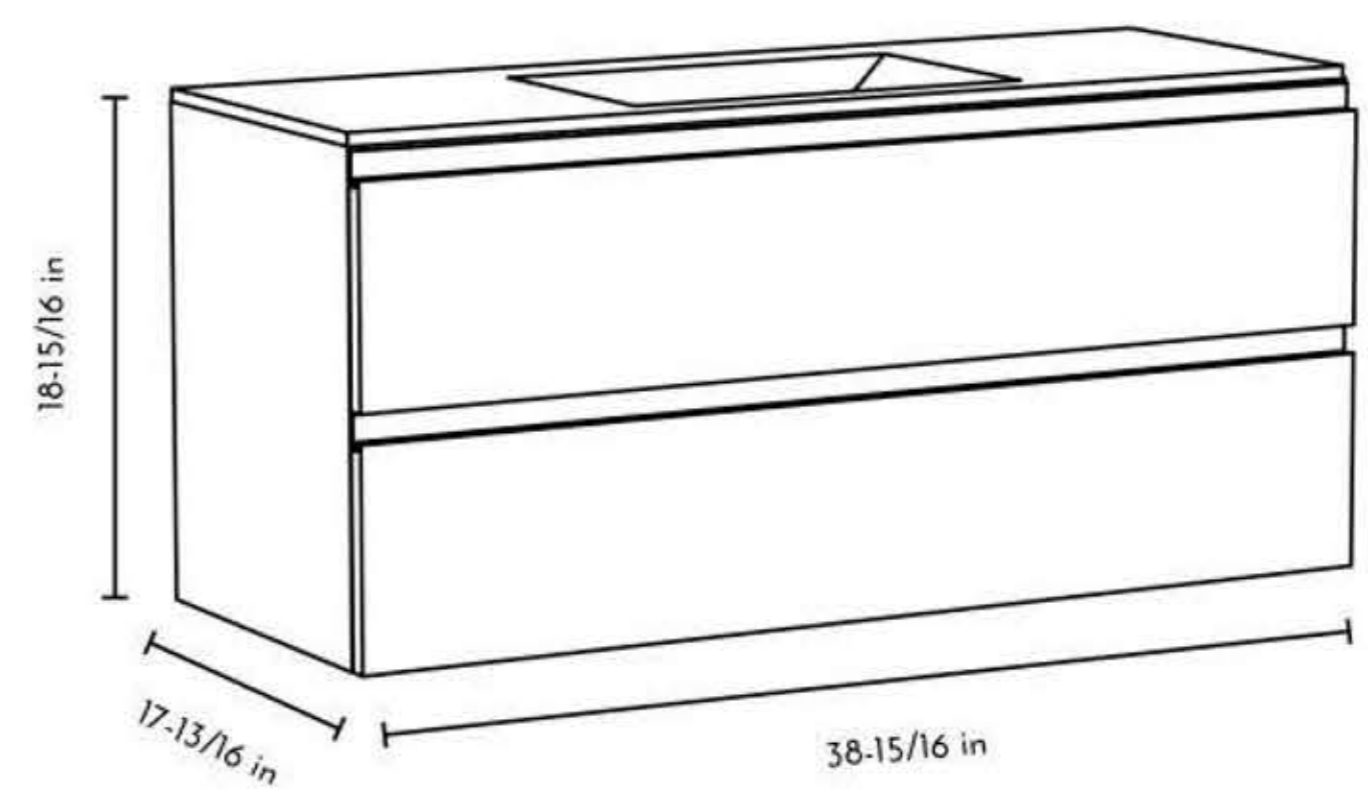

- WENGUE
- PINE
- GLOSS WHITE
- OAK