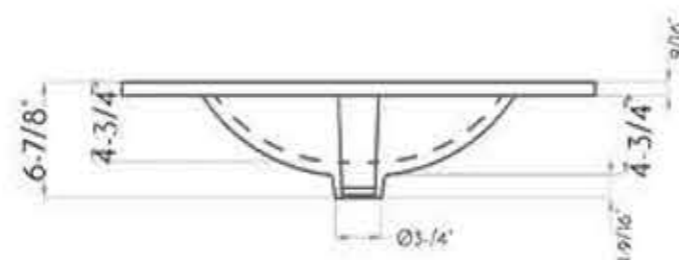

DAX SUN FLAT MIRROR
DAX-120-SUN0124 - 24''
DAX-120-SUN0132 - 32''
DAX-120-SUN0140 - 40''
DAX-120-SUN0148 - 48''

TOPS

TOP'S COLLECTIONS

DAX ONIX GLOSSY CERAMIC
BASIN 24 INCHES WIDTH
DAX-ONIX0324

DAX ONIX GLOSSY CERAMIC
BASIN 28 INCHES WIDTH
DAX-ONIX0328

DAX ONIX GLOSSY CERAMIC
BASIN 32 INCHES WIDTH
DAX-ONIX0332

DAX ONIX GLOSSY CERAMIC
BASIN 36 INCHES WIDTH
DAX-ONIX0336

INFORMATION: These basins are only available for **MALIBU, PASADENA, COSTA, SUNSET, LAKESIDE** and **IBIZA** Collection