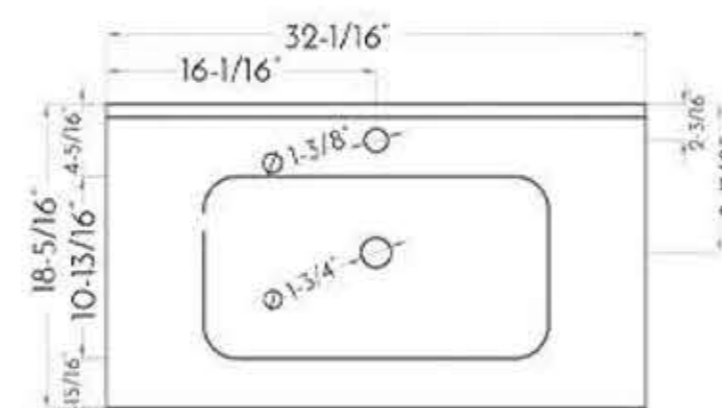

DAX SUN FLAT MIRROR
DAX-120-SUN0124 - 24''
DAX-120-SUN0132 - 32''
DAX-120-SUN0140 - 40''
DAX-120-SUN0148 - 48''

TOPS

TOP'S COLLECTIONS

DAX ONIX GLOSSY CERAMIC
BASIN 24 INCHES WIDTH
DAX-ONIX0324

DAX ONIX GLOSSY CERAMIC
BASIN 28 INCHES WIDTH
DAX-ONIX0328

DAX ONIX GLOSSY CERAMIC
BASIN 32 INCHES WIDTH
DAX-ONIX0332

DAX ONIX GLOSSY CERAMIC
BASIN 36 INCHES WIDTH
DAX-ONIX0336

INFORMATION: These basins are only available for **MALIBU, PASADENA, COSTA, SUNSET, LAKESIDE** and **IBIZA** Collection