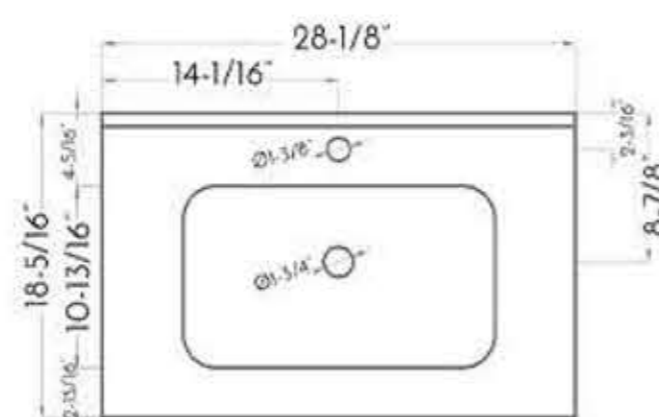

OCEANSIDE - 14"

OAK

PINE

DAX OCEANSIDE SIDE CABINET
32 INCHES

DAX-OCE053212 - PINE
DAX-OCE053214 - OAK

OCEANSIDE - 32"

OAK

PINE

DAX SUN FLAT MIRROR
DAX-120-SUN0124 - 24''
DAX-120-SUN0132 - 32''
DAX-120-SUN0140 - 40''
DAX-120-SUN0148 - 48''

TOPS

TOP'S COLLECTIONS

DAX ONIX GLOSSY CERAMIC
BASIN 24 INCHES WIDTH
DAX-ONIX0324

DAX ONIX GLOSSY CERAMIC
BASIN 28 INCHES WIDTH
DAX-ONIX0328

DAX ONIX GLOSSY CERAMIC
BASIN 32 INCHES WIDTH
DAX-ONIX0332

DAX ONIX GLOSSY CERAMIC
BASIN 36 INCHES WIDTH
DAX-ONIX0336

INFORMATION: These basins are only available for **MALIBU, PASADENA, COSTA, SUNSET, LAKESIDE** and **IBIZA** Collection

TOP'S COLLECTIONS

DAX ONIX GLOSSY
CERAMIC BASIN
40 INCHES WIDTH
DAX-ONIX0340

DAX ONIX GLOSSY
CERAMIC BASIN
48 INCHES WIDTH
DAX-ONIX0348

DAX ONIX GLOSSY
CERAMIC DOUBLE BASIN
48 INCHES WIDTH
DAX-ONIX20348

INFORMATION: These basins are only available for **MALIBU, PASADENA, COSTA, SUNSET, LAKESIDE** and **IBIZA** Collection