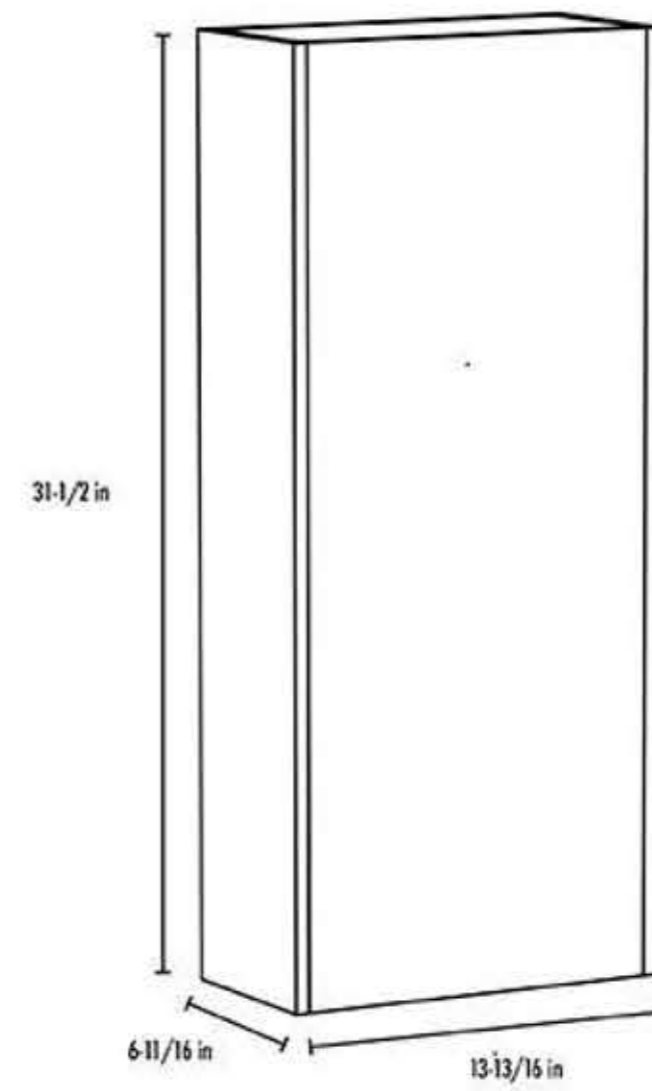

OCEANSIDE - 32"

DAX OCEANSIDE SINGLE VANITY
 36 INCHES W/ ONIX BASIN
 DAX-OCE013612-ONX - PINE
 DAX-OCE013614-ONX - OAK

OCEANSIDE - 36"

PINE

OAK

DAX OCEANSIDE
SIDE CABINET
14 INCHES

DAX-OCE051412 - PINE
DAX-OCE051414 - OAK

OCEANSIDE - 14"

OAK

PINE

DAX OCEANSIDE SIDE CABINET
32 INCHES

DAX-OCE053212 - PINE
DAX-OCE053214 - OAK

OCEANSIDE - 32"

OAK

PINE

DAX SUN FLAT MIRROR
DAX-120-SUN0124 - 24''
DAX-120-SUN0132 - 32''
DAX-120-SUN0140 - 40''
DAX-120-SUN0148 - 48''

TOPS

TOP'S COLLECTIONS

DAX ONIX GLOSSY CERAMIC
BASIN 24 INCHES WIDTH
DAX-ONIX0324

DAX ONIX GLOSSY CERAMIC
BASIN 28 INCHES WIDTH
DAX-ONIX0328