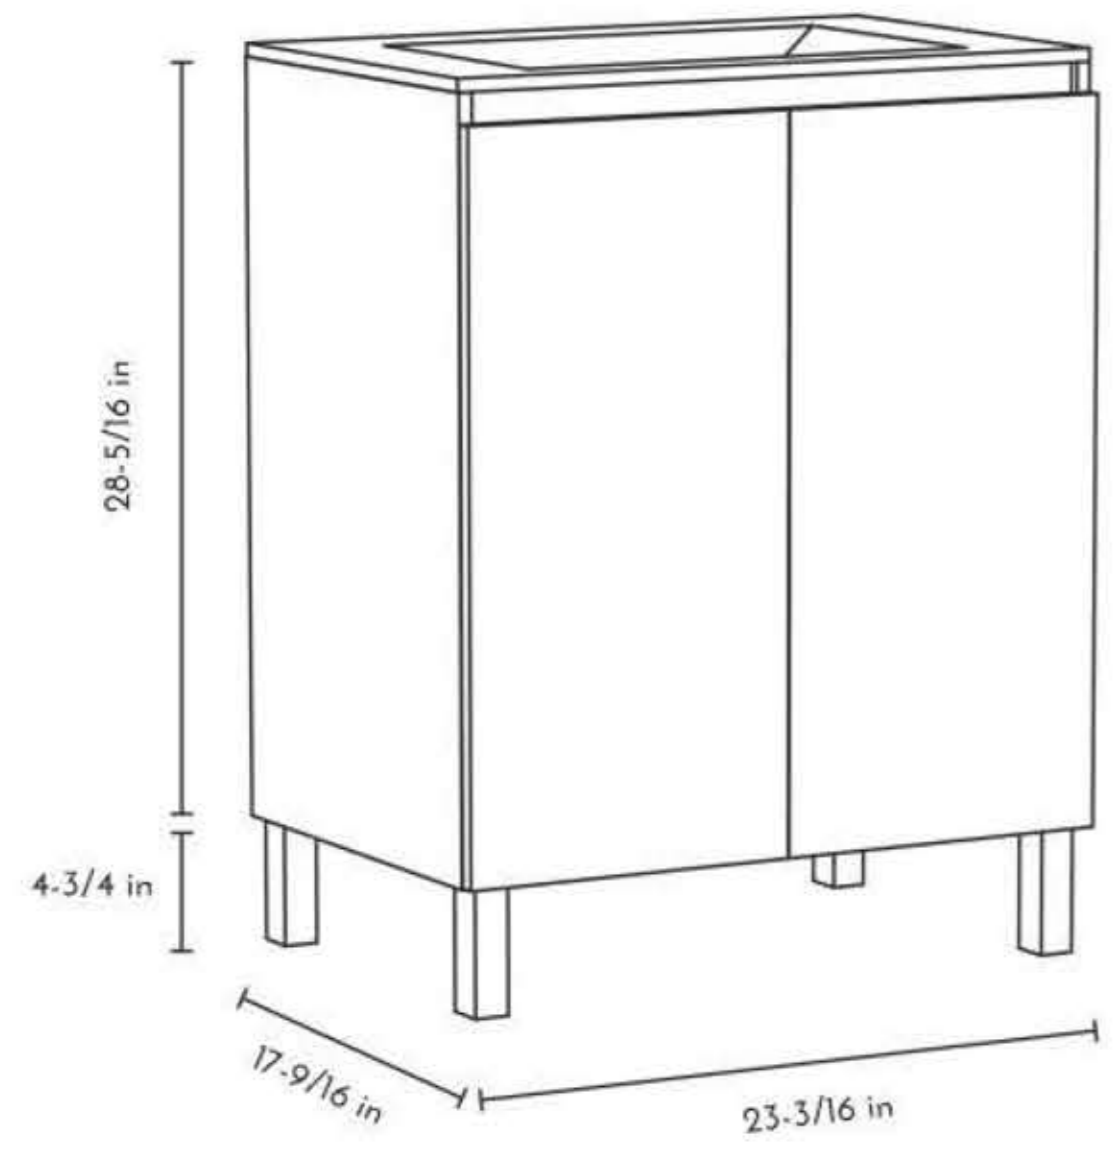

MALIBU - 48"

SUNSET

SUNSET - 24"

-  PINE
-  GLOSS WHITE
-  WENGUE
-  OAK
-  WALNUT

DAX SUNSET VANITY
 24 INCHES W/ ONIX BASIN
 DAX-SUN012411-ONX - GLOSS WHITE
 DAX-SUN012412-ONX - PINE
 DAX-SUN012413-ONX - WENGUE
 DAX-SUN012414-ONX - OAK
 DAX-SUN012415-ONX - WALNUT