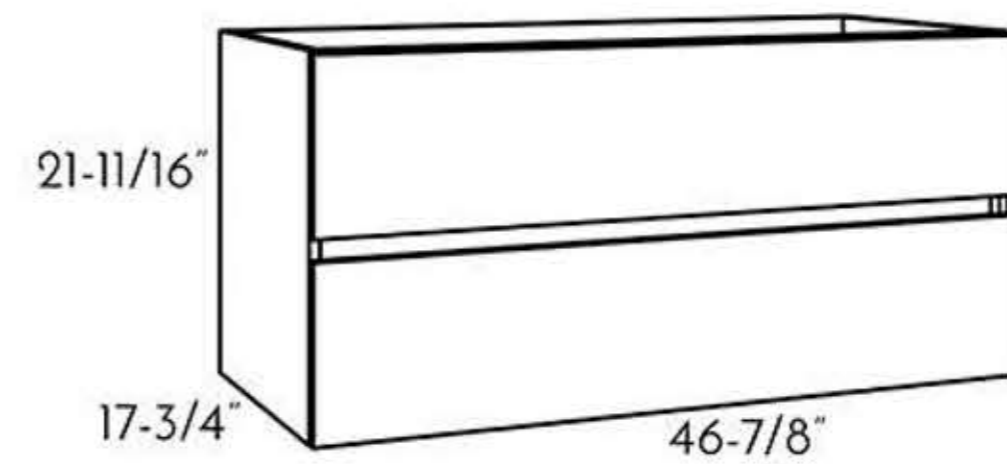

31-1/8"

OAK

PINE

GLOSS
WHITE

WENGUE

DAX IBIZA VANITY
CABINET 48 INCHES
W/ ONIX BASIN

- DAX-IBI014811-ONX - GLOSS WHITE
- DAX-IBI014812-ONX - PINE
- DAX-IBI014813-ONX - WENGUE
- DAX-IBI014814-ONX - OAK

IBIZA - 48"