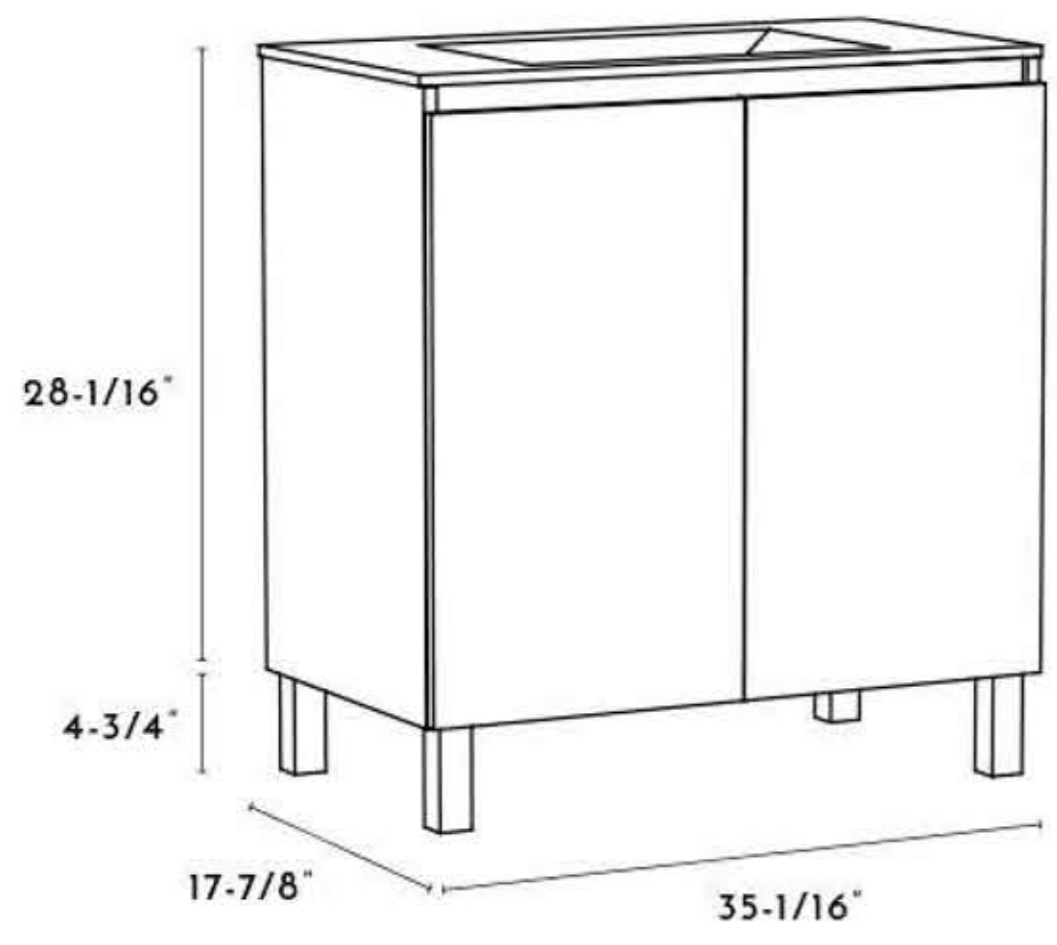

SUNSET - 36"

- PINE
- GLOSS WHITE
- OAK
- WALNUT

INFORMATION: BASIN **ONIX** INCLUDED IN THIS COLLECTION