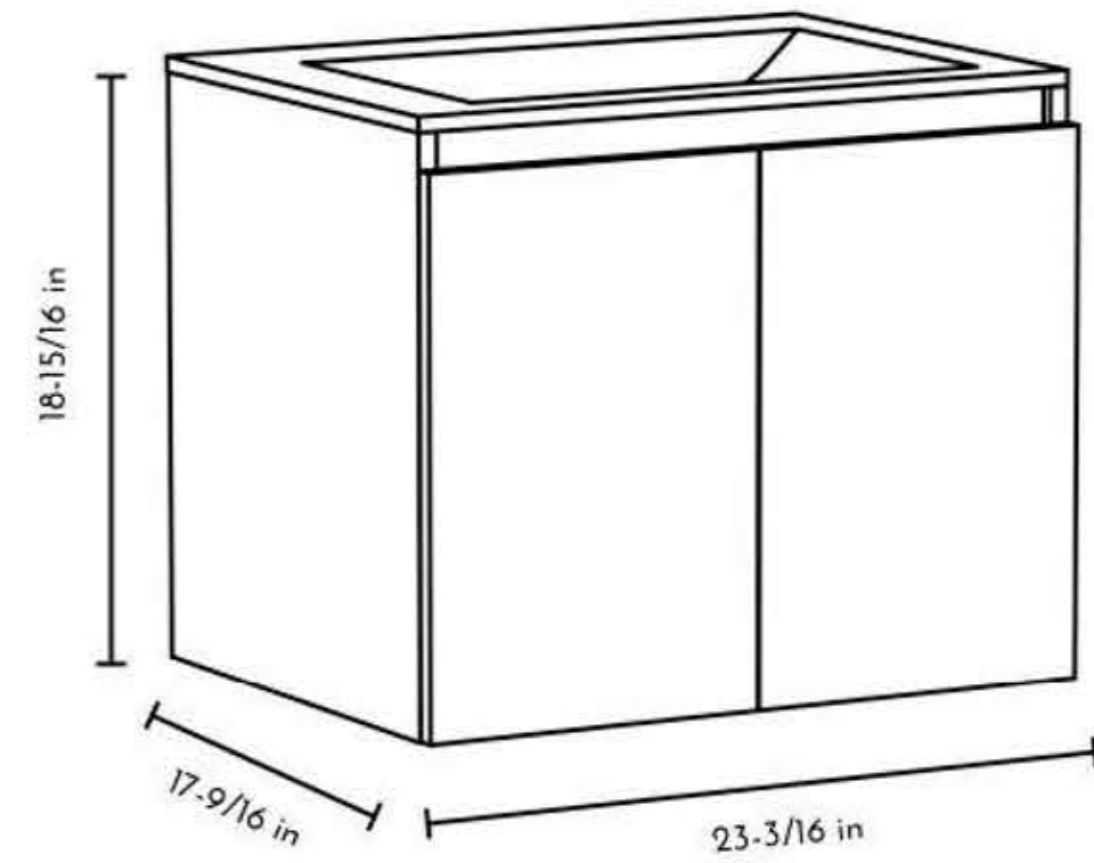

DAX MALIBU VANITY
CABINET 24 INCHES W/ ONIX BASIN
DAX-MAL012411-ONX - GLOSS WHITE
DAX-MAL012412-ONX - PINE
DAX-MAL012413-ONX - WENGE
DAX-MAL012414-ONX - OAK
DAX-MAL012415-ONX - WALNUT

MALIBU - 24"