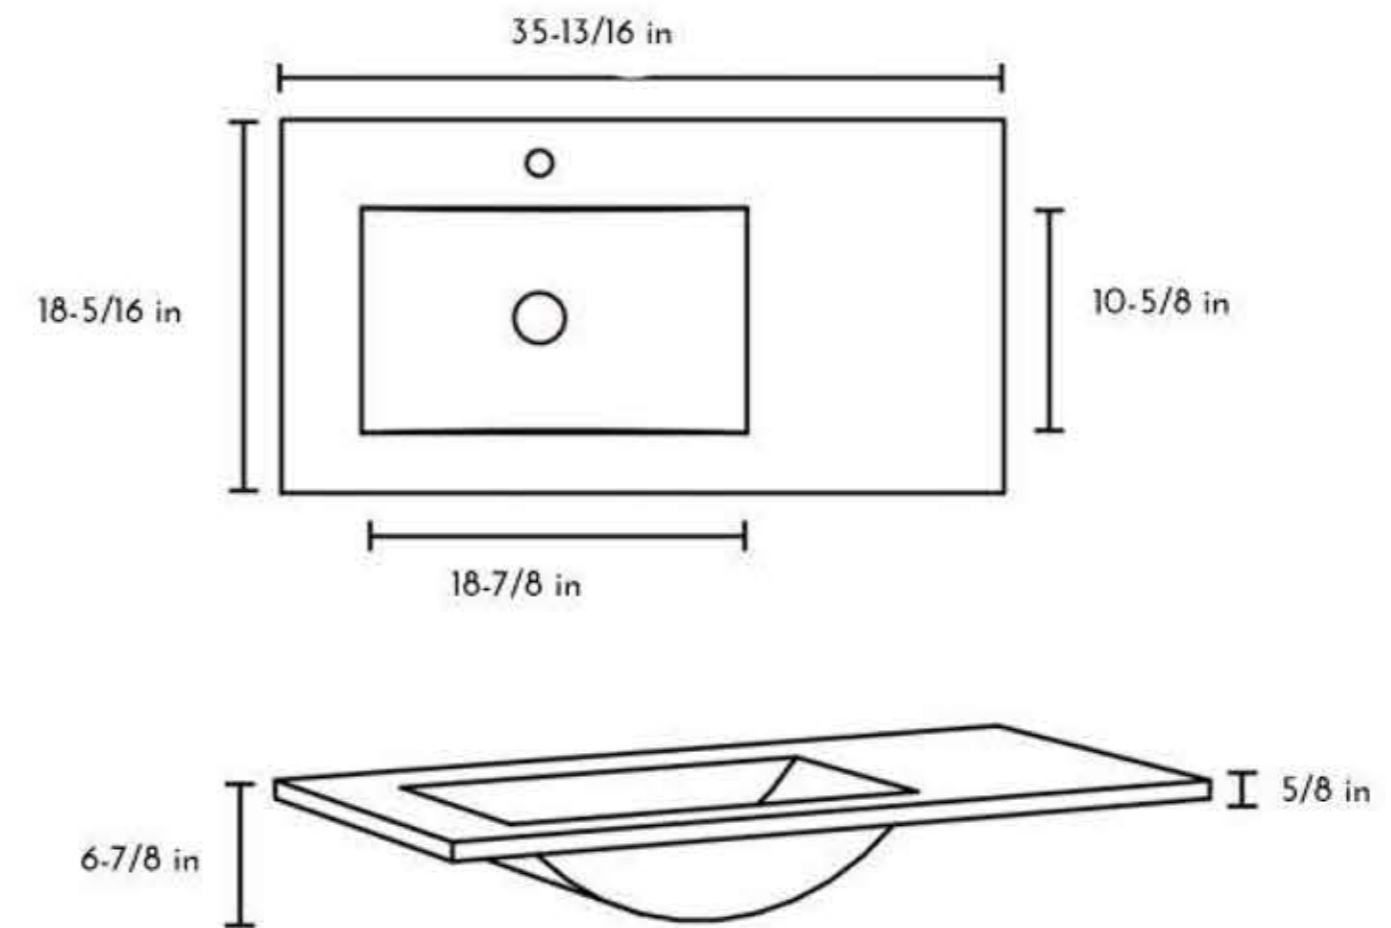

DAX ONIX GLOSSY CERAMIC
BASIN 32 INCHES WIDTH
DAX-ONIX0332

DAX ONIX GLOSSY CERAMIC
BASIN 36 INCHES WIDTH
DAX-ONIX0336

INFORMATION: These basins are only available for **MALIBU, PASADENA, COSTA, SUNSET, LAKESIDE** and **IBIZA** Collection

TOP'S COLLECTIONS

DAX ONIX GLOSSY
CERAMIC BASIN
40 INCHES WIDTH
DAX-ONIX0340

DAX ONIX GLOSSY
CERAMIC BASIN
48 INCHES WIDTH
DAX-ONIX0348

DAX ONIX GLOSSY
CERAMIC DOUBLE BASIN
48 INCHES WIDTH
DAX-ONIX20348

INFORMATION: These basins are only available for **MALIBU, PASADENA, COSTA, SUNSET, LAKESIDE** and **IBIZA** Collection

TOP'S COLLECTIONS

DAX ONIX GLOSSY CERAMIC
LEFT BASIN 32 INCHES WIDTH
DAX-ONIX0332L

DAX ONIX GLOSSY CERAMIC
LEFT BASIN 36 INCHES WIDTH
DAX-ONIX0336L

INFORMATION: These basins are only available for **OCEANSIDE** Collection