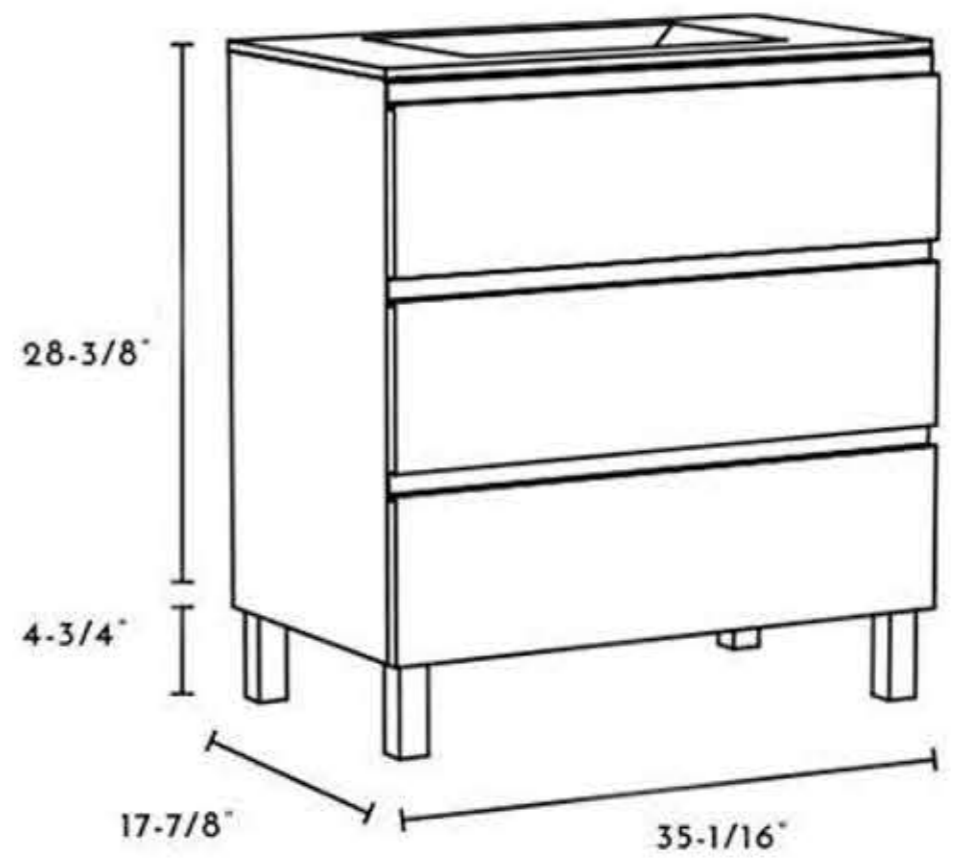

COSTA - 32"

- WENGE
- PINE
- GLOSS WHITE

DAX COSTA VANITY CABINET
 36 INCHES W/ ONIX BASIN
 DAX-COS013611-ONX - GLOSS WHITE
 DAX-COS013612-ONX - PINE

COSTA - 36"

INFORMATION: BASIN ONIX INCLUDED IN THIS COLLECTION