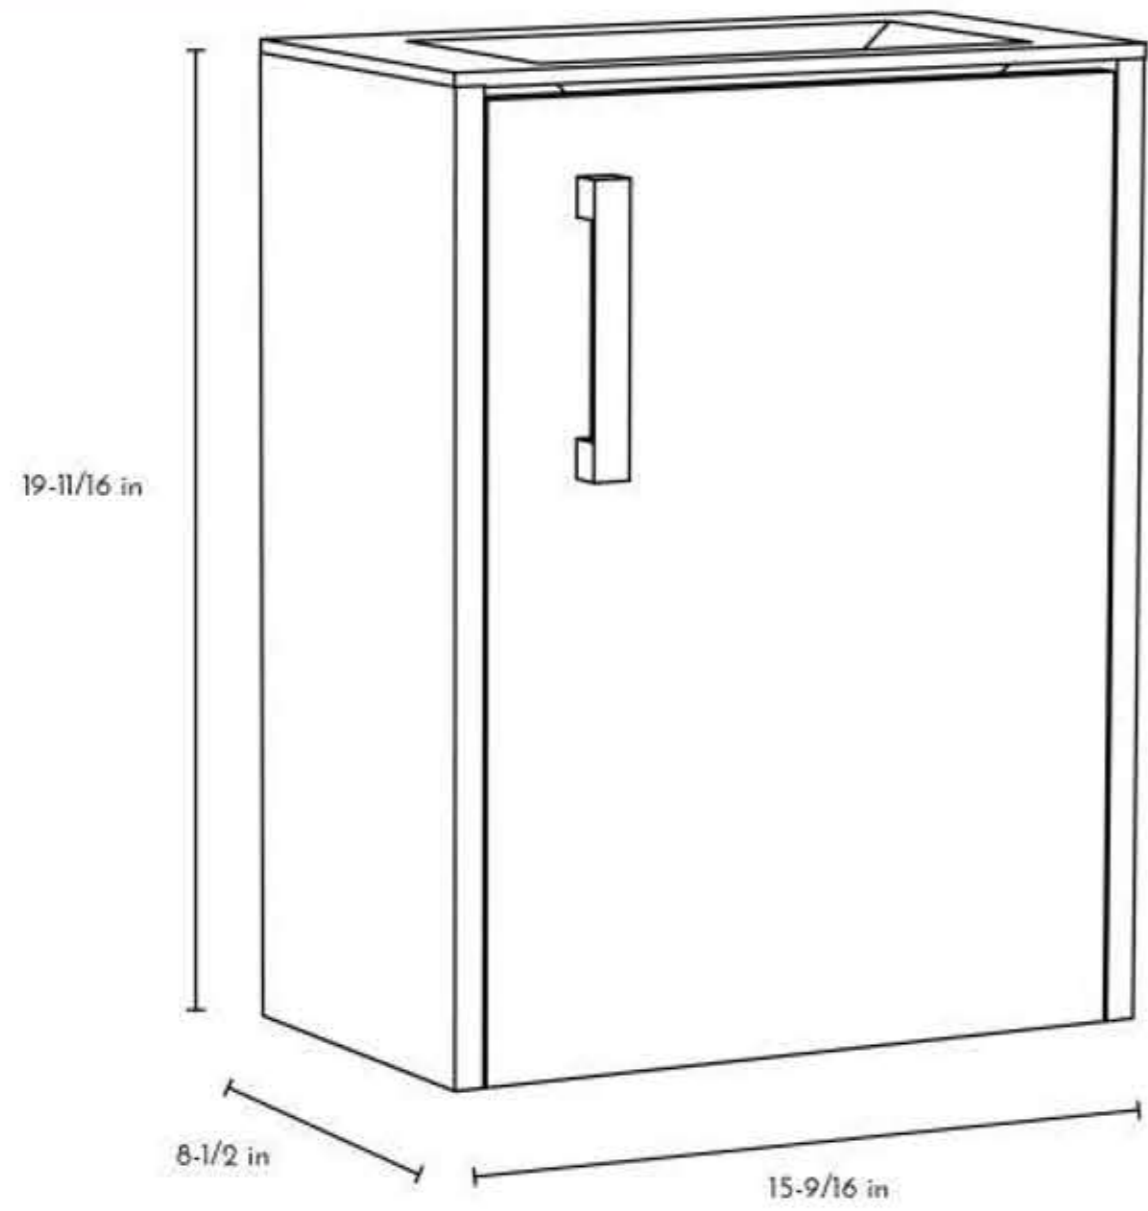

INFORMATION: NAPA VANITY SET INCLUDES BASIN AND CABINET

NAPA - 16"

GLOSS
WHITE
& OAK

INFORMATION: NAPA VANITY SET INCLUDES BASIN AND CABINET

NAPA - 16"

GLOSS
WHITE

DAX NAPA SINGLE
VANITY 16 INCHES
GLOSS WHITE
DAX-NAP0116111