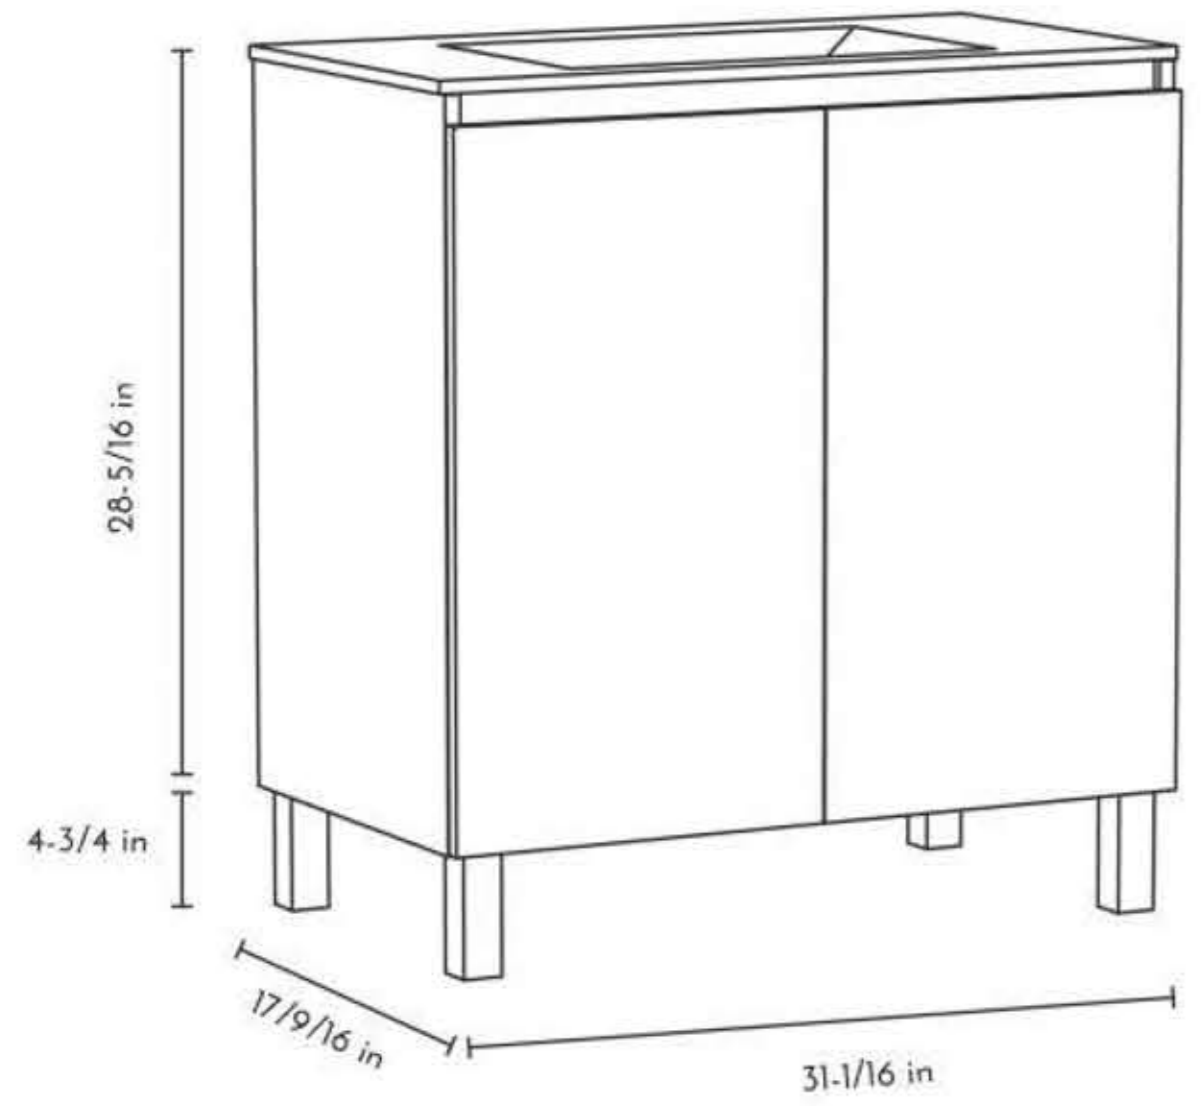

SUNSET - 32"

- PINE
- GLOSS WHITE
- WENGUE
- OAK
- WALNUT

DAX SUNSET VANITY
32 INCHES W/ ONIX BASIN
DAX-SUN013211-ONX - GLOSS WHITE
DAX-SUN013212-ONX - PINE
DAX-SUN013213-ONX - WENGUE
DAX-SUN013214-ONX - OAK
DAX-SUN013215-ONX - WALNUT