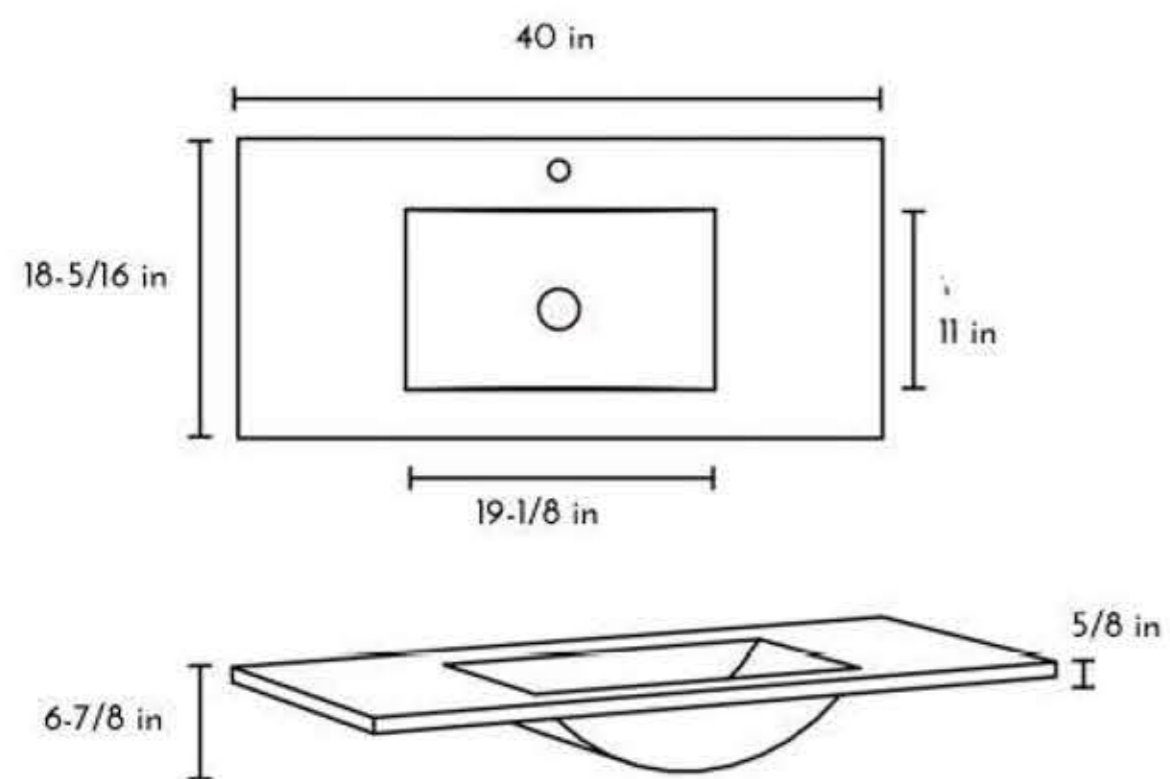

DAX SUN FLAT MIRROR
DAX-120-SUN0124 - 24''
DAX-120-SUN0132 - 32''
DAX-120-SUN0140 - 40''
DAX-120-SUN0148 - 48''

TOPS

TOP'S COLLECTIONS

DAX ONIX GLOSSY CERAMIC
BASIN 24 INCHES WIDTH
DAX-ONIX0324

DAX ONIX GLOSSY CERAMIC
BASIN 28 INCHES WIDTH
DAX-ONIX0328

DAX ONIX GLOSSY CERAMIC
BASIN 32 INCHES WIDTH
DAX-ONIX0332

DAX ONIX GLOSSY CERAMIC
BASIN 36 INCHES WIDTH
DAX-ONIX0336

INFORMATION: These basins are only available for **MALIBU, PASADENA, COSTA, SUNSET, LAKESIDE** and **IBIZA** Collection

TOP'S COLLECTIONS

DAX ONIX GLOSSY
CERAMIC BASIN
40 INCHES WIDTH
DAX-ONIX0340

DAX ONIX GLOSSY
CERAMIC BASIN
48 INCHES WIDTH
DAX-ONIX0348

DAX ONIX GLOSSY
CERAMIC DOUBLE BASIN
48 INCHES WIDTH
DAX-ONIX20348

INFORMATION: These basins are only available for **MALIBU, PASADENA, COSTA, SUNSET, LAKESIDE** and **IBIZA** Collection