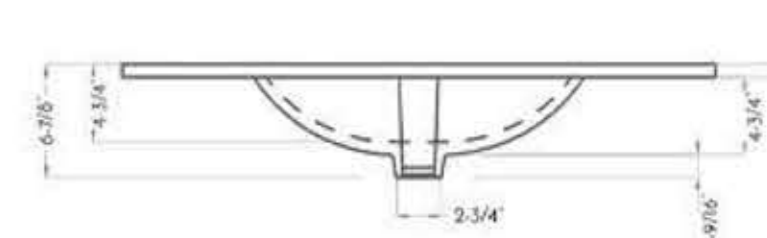

DAX SUN FLAT MIRROR
DAX-120-SUN0124 - 24''
DAX-120-SUN0132 - 32''
DAX-120-SUN0140 - 40''
DAX-120-SUN0148 - 48''

TOPS

TOP'S COLLECTIONS

DAX ONIX GLOSSY CERAMIC
BASIN 24 INCHES WIDTH
DAX-ONIX0324

DAX ONIX GLOSSY CERAMIC
BASIN 28 INCHES WIDTH
DAX-ONIX0328

DAX ONIX GLOSSY CERAMIC
BASIN 32 INCHES WIDTH
DAX-ONIX0332

DAX ONIX GLOSSY CERAMIC
BASIN 36 INCHES WIDTH
DAX-ONIX0336

INFORMATION: These basins are only available for **MALIBU, PASADENA, COSTA, SUNSET, LAKESIDE** and **IBIZA** Collection