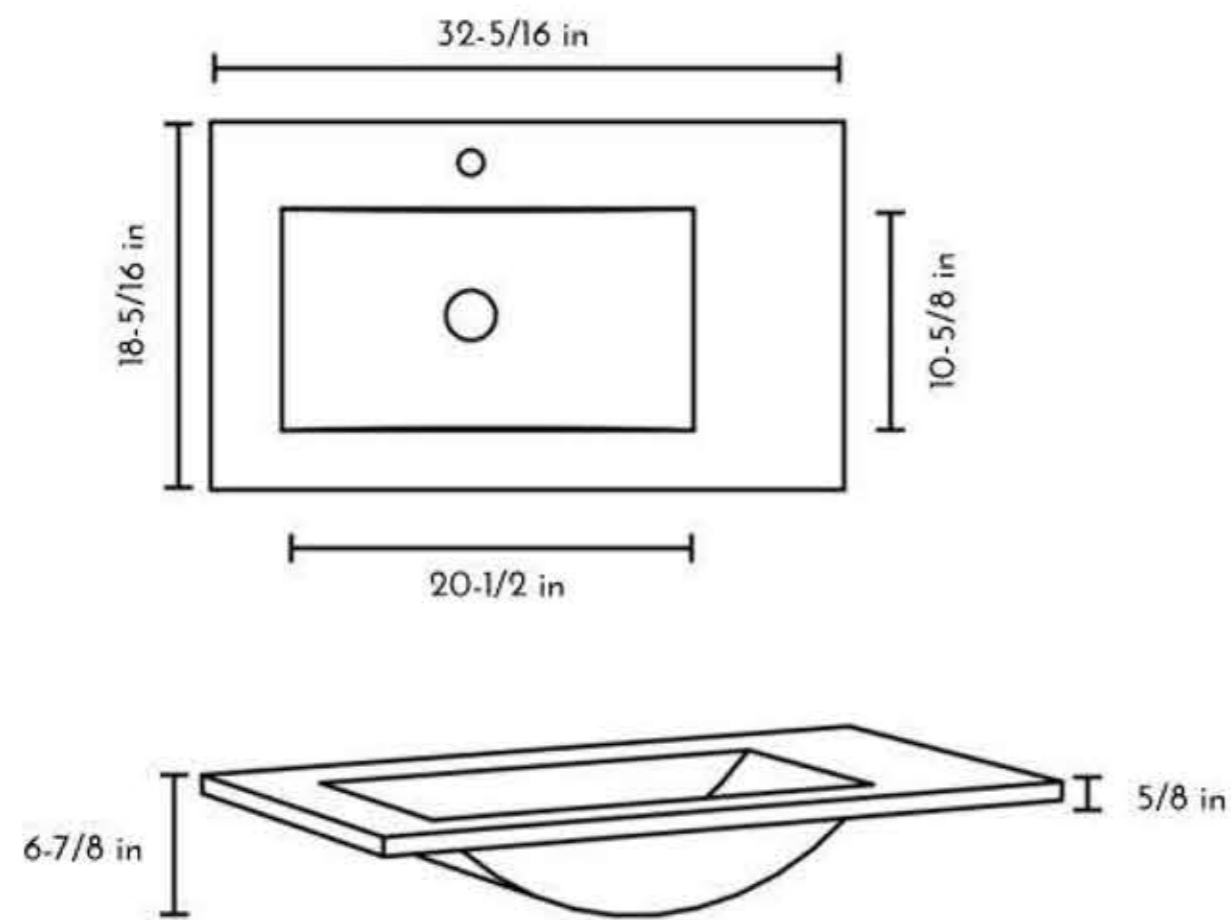

DAX ONIX GLOSSY CERAMIC
BASIN 32 INCHES WIDTH
DAX-ONIX0332

DAX ONIX GLOSSY CERAMIC
BASIN 36 INCHES WIDTH
DAX-ONIX0336

INFORMATION: These basins are only available for **MALIBU, PASADENA, COSTA, SUNSET, LAKESIDE** and **IBIZA** Collection

TOP'S COLLECTIONS

DAX ONIX GLOSSY
CERAMIC BASIN
40 INCHES WIDTH
DAX-ONIX0340

DAX ONIX GLOSSY
CERAMIC BASIN
48 INCHES WIDTH
DAX-ONIX0348

DAX ONIX GLOSSY
CERAMIC DOUBLE BASIN
48 INCHES WIDTH
DAX-ONIX20348

INFORMATION: These basins are only available for **MALIBU, PASADENA, COSTA, SUNSET, LAKESIDE** and **IBIZA** Collection

TOP'S COLLECTIONS

DAX ONIX GLOSSY CERAMIC
LEFT BASIN 32 INCHES WIDTH
DAX-ONIX0332L

DAX ONIX GLOSSY CERAMIC
LEFT BASIN 36 INCHES WIDTH
DAX-ONIX0336L

INFORMATION: These basins are only available for **OCEANSIDE** Collection