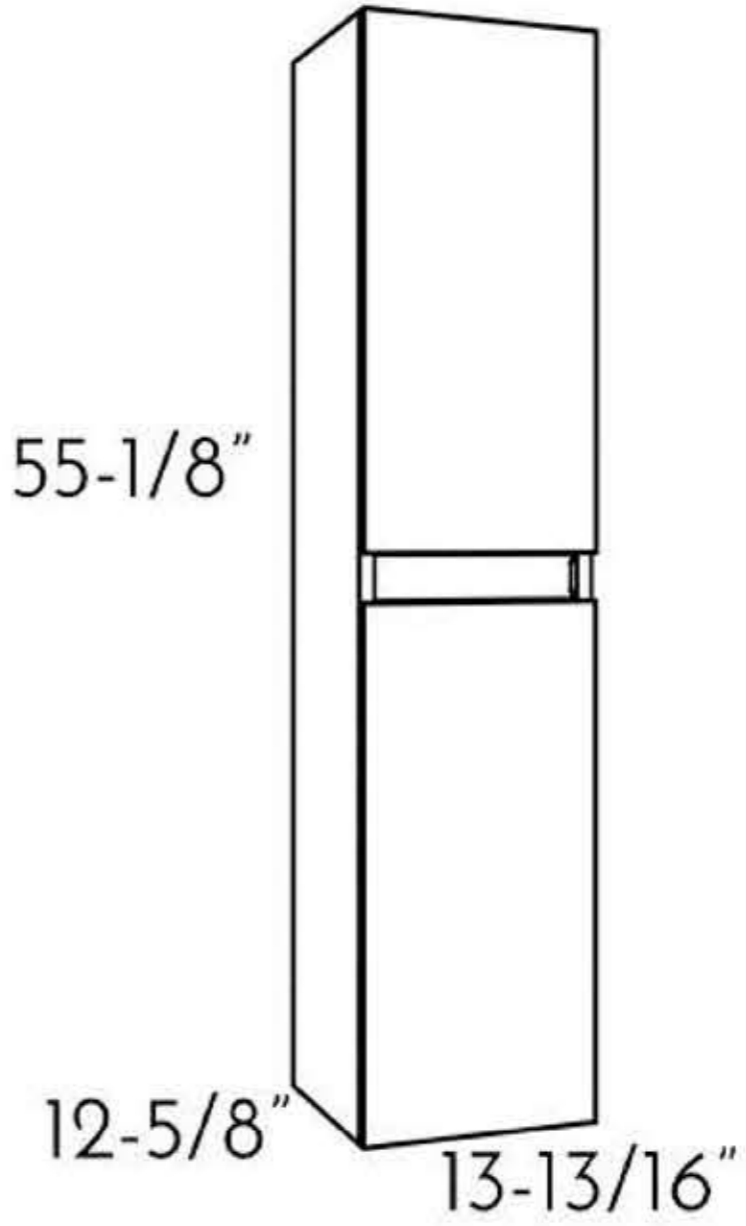

LAKESIDE - 55"

- **DAX-LAKE055511 - WHITE**
- **DAX-LAKE55512 - PINE**
- **DAX-LAKE055513 - WENGE**
- **DAX-LAKE055514 - OAK**