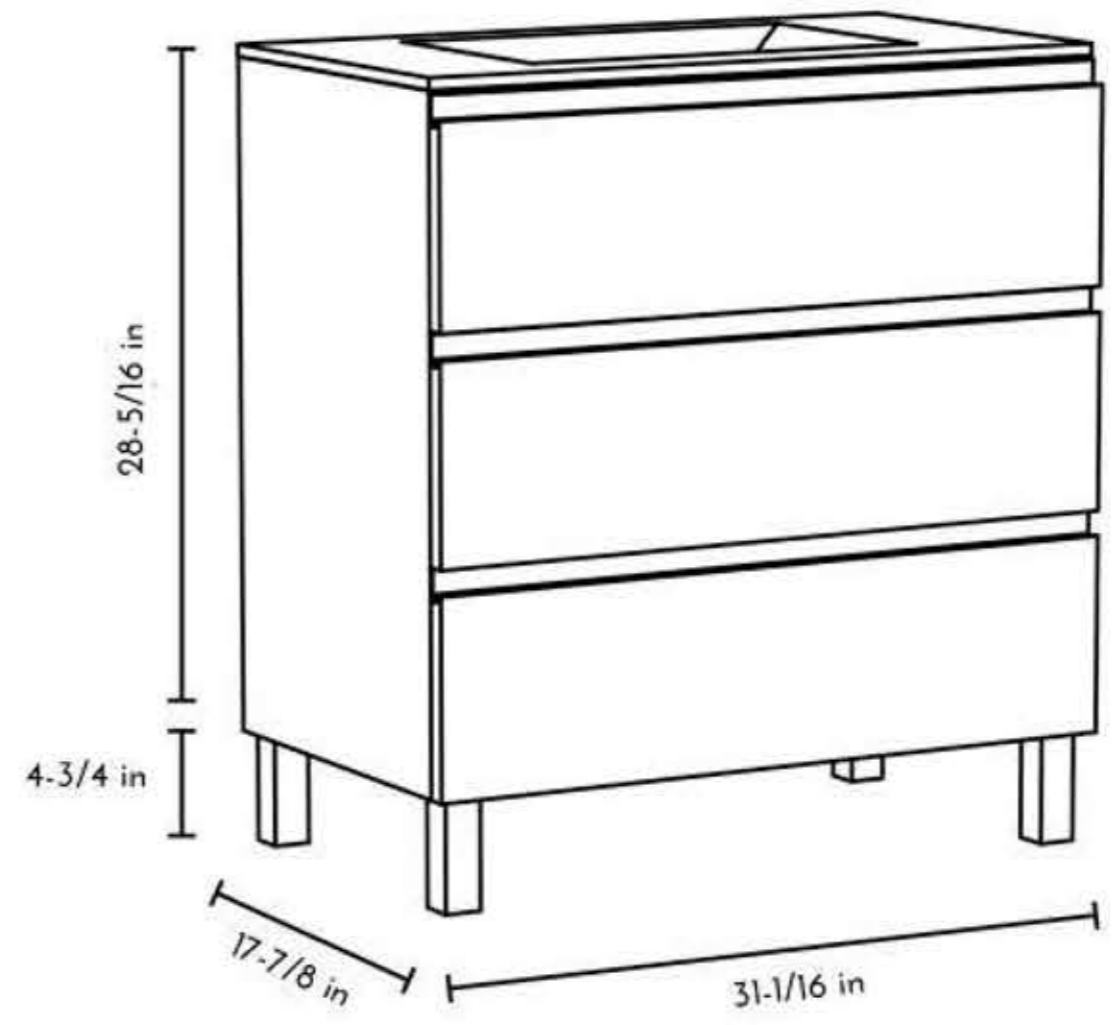

COSTA - 32"

- WENGE
- PINE
- GLOSS WHITE