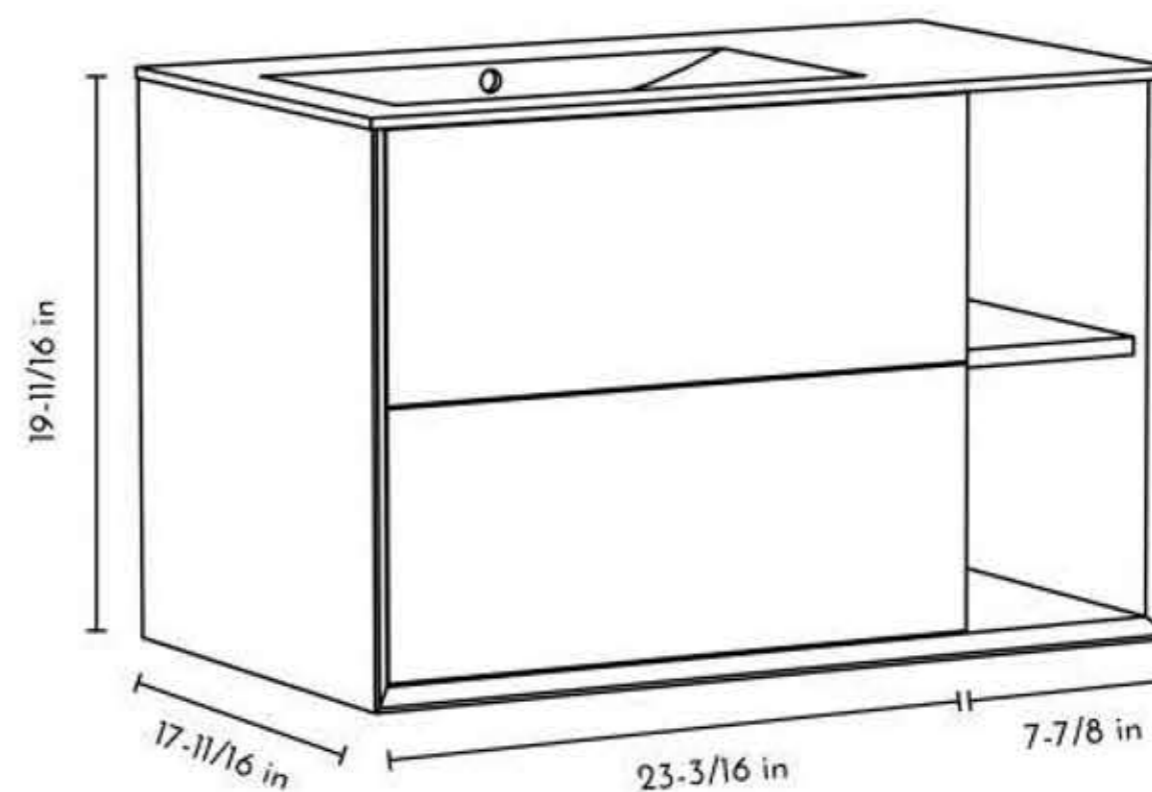

OCEANSIDE - 32"