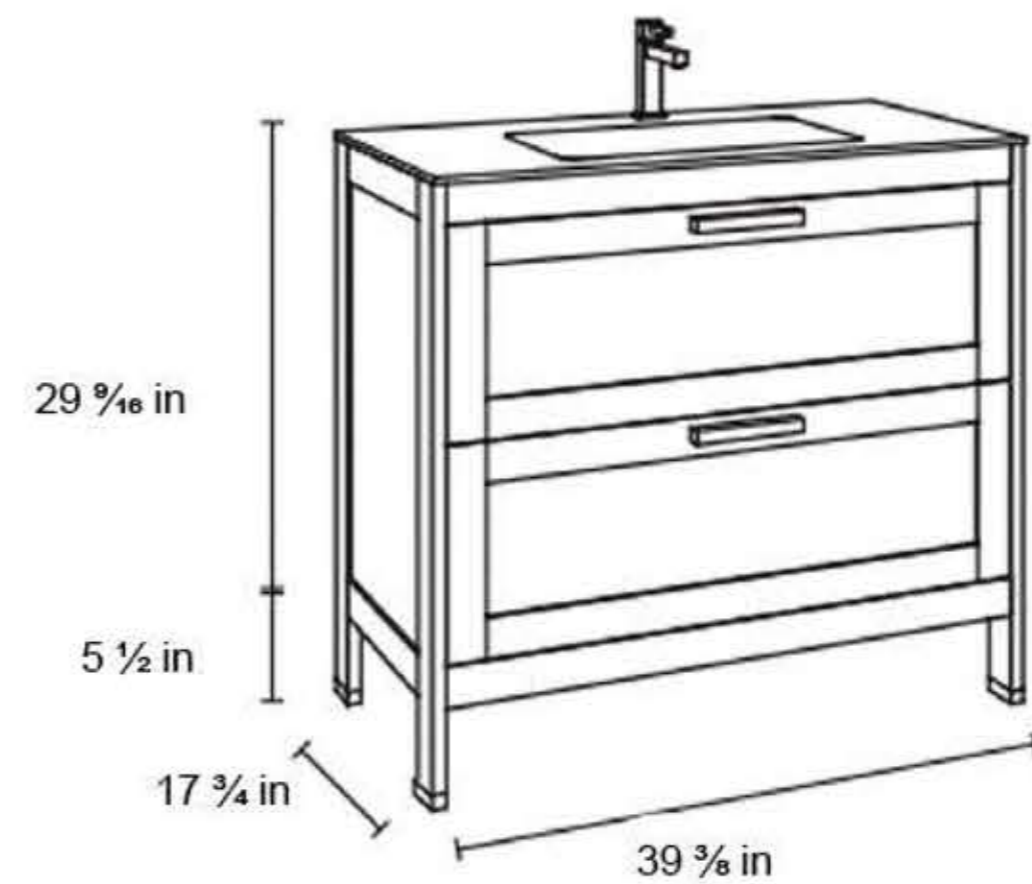

LAKESIDE - 40"