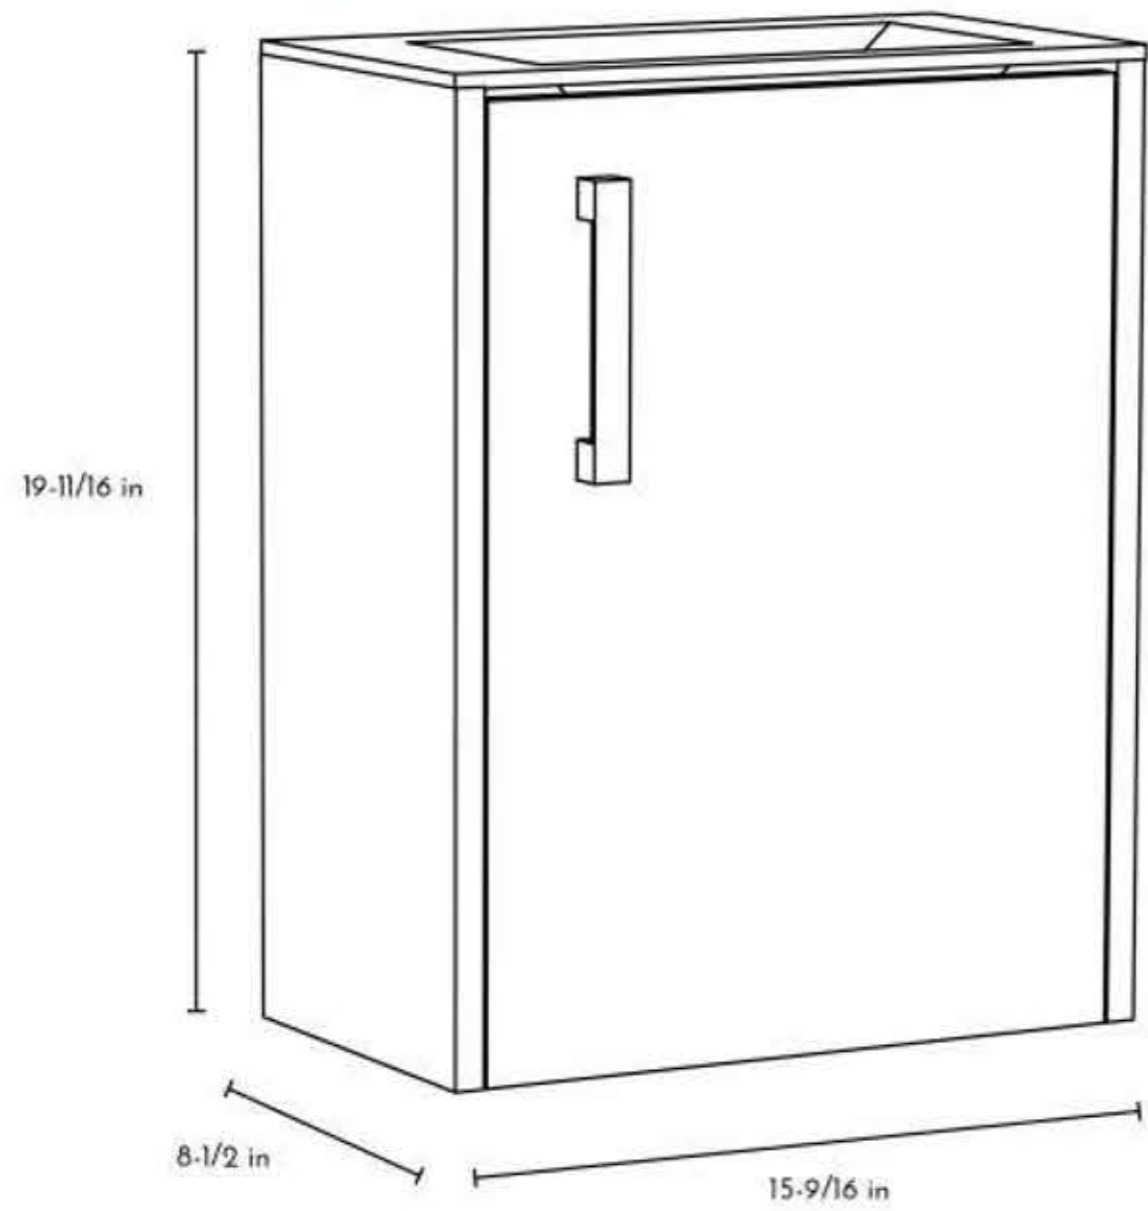

INFORMATION: NAPA VANITY SET INCLUDES BASIN AND CABINET

NAPA - 16"

GLOSS
WHITE
& OAK

INFORMATION: NAPA VANITY SET INCLUDES BASIN AND CABINET

NAPA - 16"

GLOSS
WHITE

DAX NAPA SINGLE
VANITY 16 INCHES
GLOSS WHITE
DAX-NAP0116111