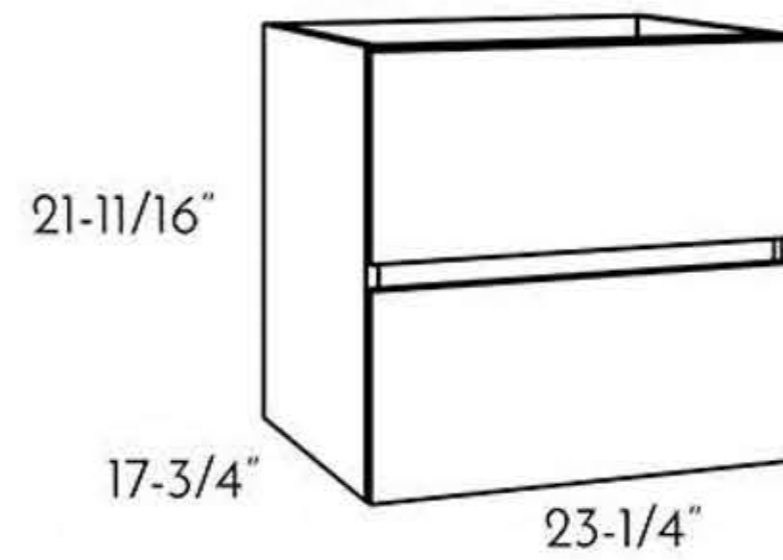

DAX IBIZA VANITY
CABINET 24 INCHES W/ ONIX BASIN

- DAX-IBI012411-ONX - GLOSS WHITE
- DAX-IBI012412-ONX - PINE
- DAX-IBI012413-ONX - WENGE
- DAX-IBI012414-ONX - OAK

IBIZA - 24"