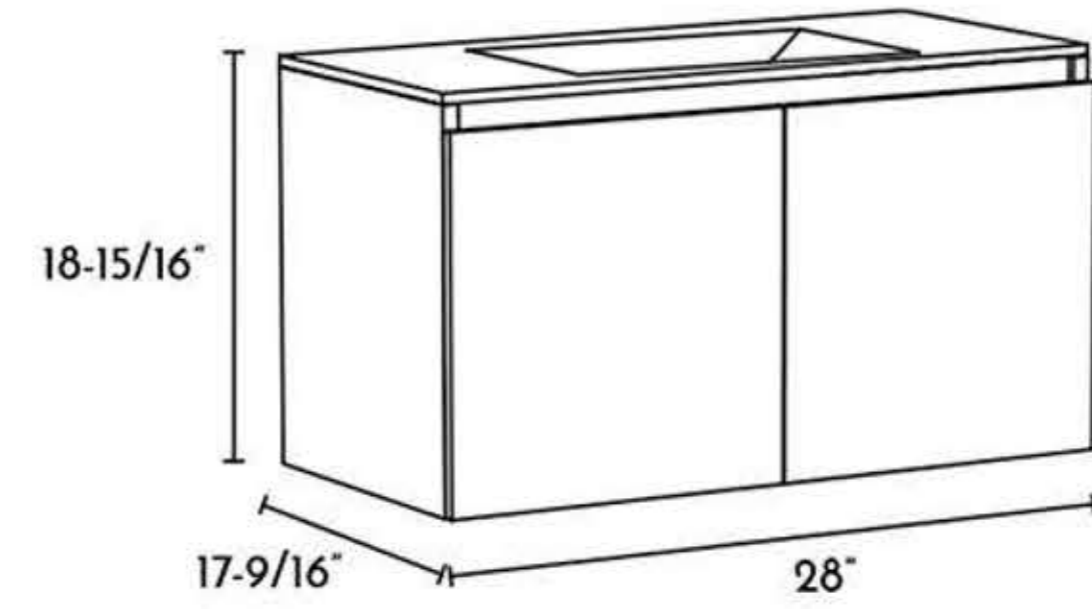

DAX MALIBU VANITY
CABINET 28 INCHES W/ ONIX BASIN
DAX-MAL012811-ONX - GLOSS WHITE
DAX-MAL012812-ONX - PINE
DAX-MAL012814-ONX - OAK
DAX-MAL012815-ONX - WALNUT

MALIBU - 28"