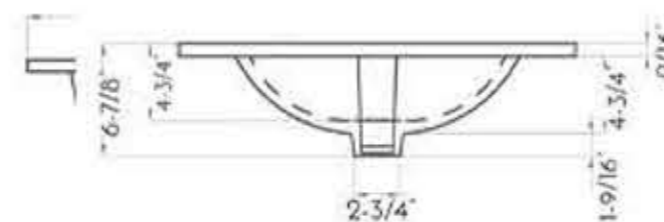

DAX SUN FLAT MIRROR
DAX-120-SUN0124 - 24''
DAX-120-SUN0132 - 32''
DAX-120-SUN0140 - 40''
DAX-120-SUN0148 - 48''

TOPS

TOP'S COLLECTIONS

DAX ONIX GLOSSY CERAMIC
BASIN 24 INCHES WIDTH
DAX-ONIX0324

DAX ONIX GLOSSY CERAMIC
BASIN 28 INCHES WIDTH
DAX-ONIX0328

DAX ONIX GLOSSY CERAMIC
BASIN 32 INCHES WIDTH
DAX-ONIX0332

DAX ONIX GLOSSY CERAMIC
BASIN 36 INCHES WIDTH
DAX-ONIX0336

INFORMATION: These basins are only available for **MALIBU, PASADENA, COSTA, SUNSET, LAKESIDE** and **IBIZA** Collection