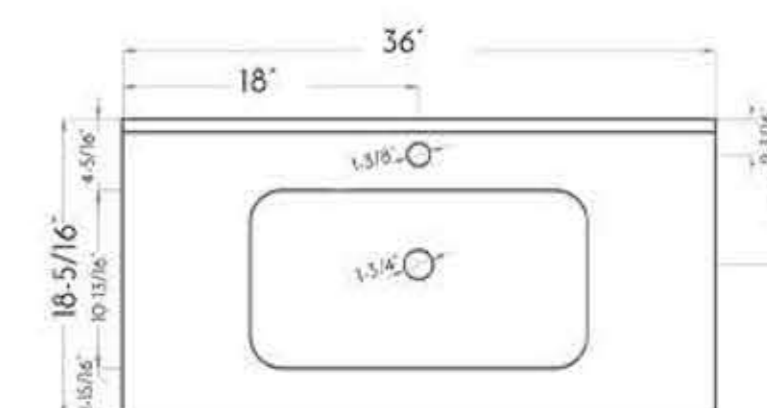

DAX SUN FLAT MIRROR
DAX-120-SUN0124 - 24''
DAX-120-SUN0132 - 32''
DAX-120-SUN0140 - 40''
DAX-120-SUN0148 - 48''

TOPS

TOP'S COLLECTIONS

DAX ONIX GLOSSY CERAMIC
BASIN 24 INCHES WIDTH
DAX-ONIX0324

DAX ONIX GLOSSY CERAMIC
BASIN 28 INCHES WIDTH
DAX-ONIX0328

DAX ONIX GLOSSY CERAMIC
BASIN 32 INCHES WIDTH
DAX-ONIX0332

DAX ONIX GLOSSY CERAMIC
BASIN 36 INCHES WIDTH
DAX-ONIX0336

INFORMATION: These basins are only available for **MALIBU, PASADENA, COSTA, SUNSET, LAKESIDE** and **IBIZA** Collection