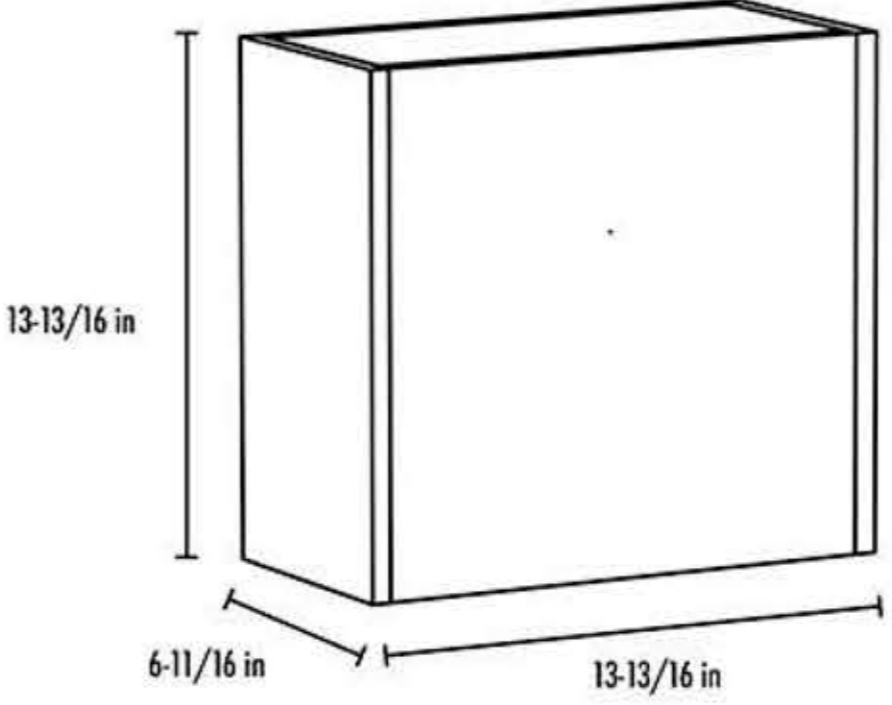

OCEANSIDE - 32"

DAX OCEANSIDE SINGLE VANITY
 36 INCHES W/ ONIX BASIN
 DAX-OCE013612-ONX - PINE
 DAX-OCE013614-ONX - OAK

OCEANSIDE - 36"

PINE

OAK

DAX OCEANSIDE
SIDE CABINET
14 INCHES

DAX-OCE051412 - PINE
DAX-OCE051414 - OAK

OCEANSIDE - 14"

OAK

PINE

DAX OCEANSIDE SIDE CABINET
32 INCHES

DAX-OCE053212 - PINE
DAX-OCE053214 - OAK

OCEANSIDE - 32"

OAK

PINE