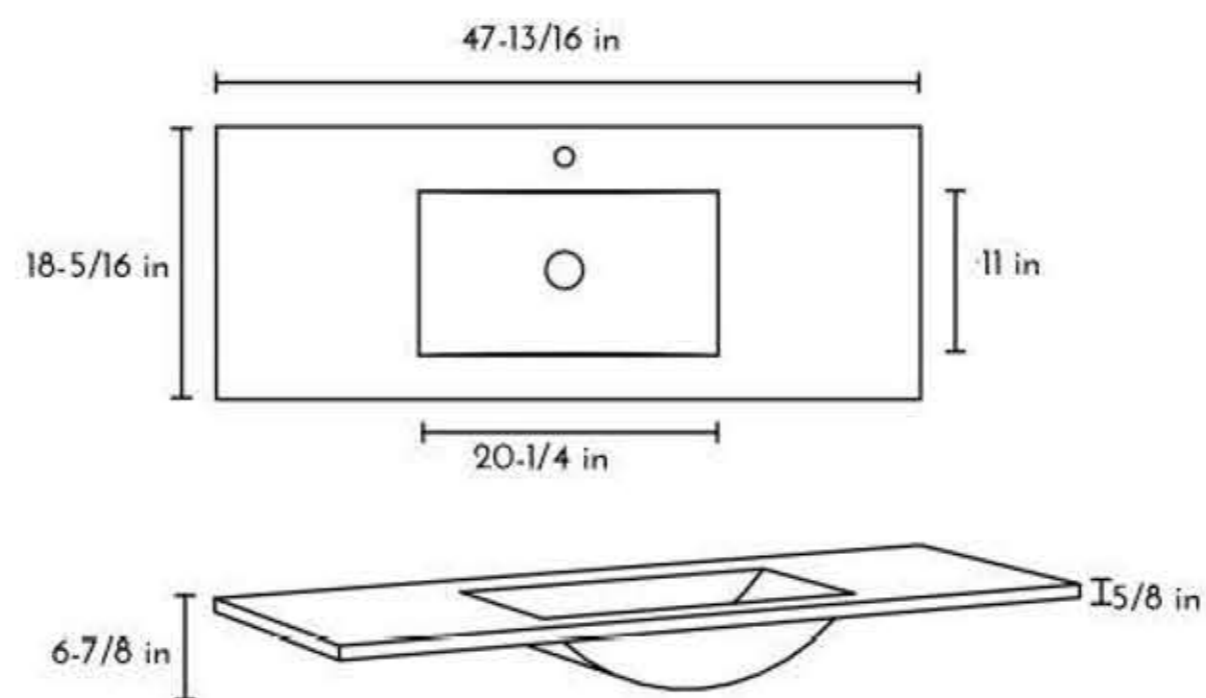

DAX SUN FLAT MIRROR
DAX-120-SUN0124 - 24''
DAX-120-SUN0132 - 32''
DAX-120-SUN0140 - 40''
DAX-120-SUN0148 - 48''

TOPS

TOP'S COLLECTIONS

DAX ONIX GLOSSY CERAMIC
BASIN 24 INCHES WIDTH
DAX-ONIX0324

DAX ONIX GLOSSY CERAMIC
BASIN 28 INCHES WIDTH
DAX-ONIX0328

DAX ONIX GLOSSY CERAMIC
BASIN 32 INCHES WIDTH
DAX-ONIX0332

DAX ONIX GLOSSY CERAMIC
BASIN 36 INCHES WIDTH
DAX-ONIX0336

INFORMATION: These basins are only available for **MALIBU, PASADENA, COSTA, SUNSET, LAKESIDE** and **IBIZA** Collection

TOP'S COLLECTIONS

DAX ONIX GLOSSY
CERAMIC BASIN
40 INCHES WIDTH
DAX-ONIX0340

DAX ONIX GLOSSY
CERAMIC BASIN
48 INCHES WIDTH
DAX-ONIX0348

DAX ONIX GLOSSY
CERAMIC DOUBLE BASIN
48 INCHES WIDTH
DAX-ONIX20348

INFORMATION: These basins are only available for **MALIBU, PASADENA, COSTA, SUNSET, LAKESIDE** and **IBIZA** Collection