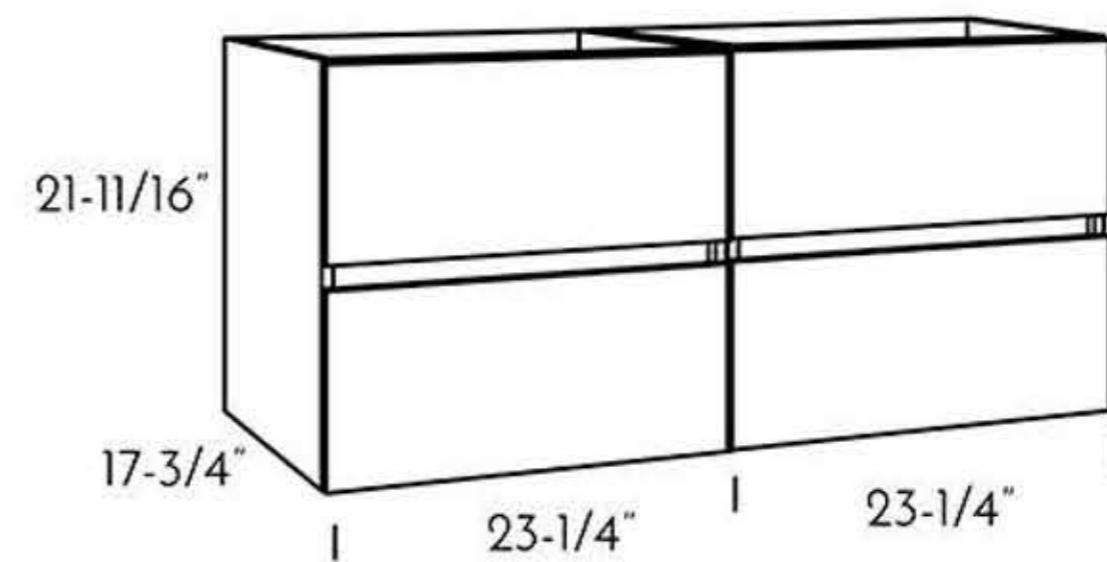

DAX IBIZA DOUBLE
VANITY CABINET
48 INCHES
W/ONIX BASIN

DAX-IBI0124811-ONX - GLOSS WHITE
DAX-IBI0124812-ONX - PINE
DAX-IBI0124814-ONX - OAK

IBIZA - 48"