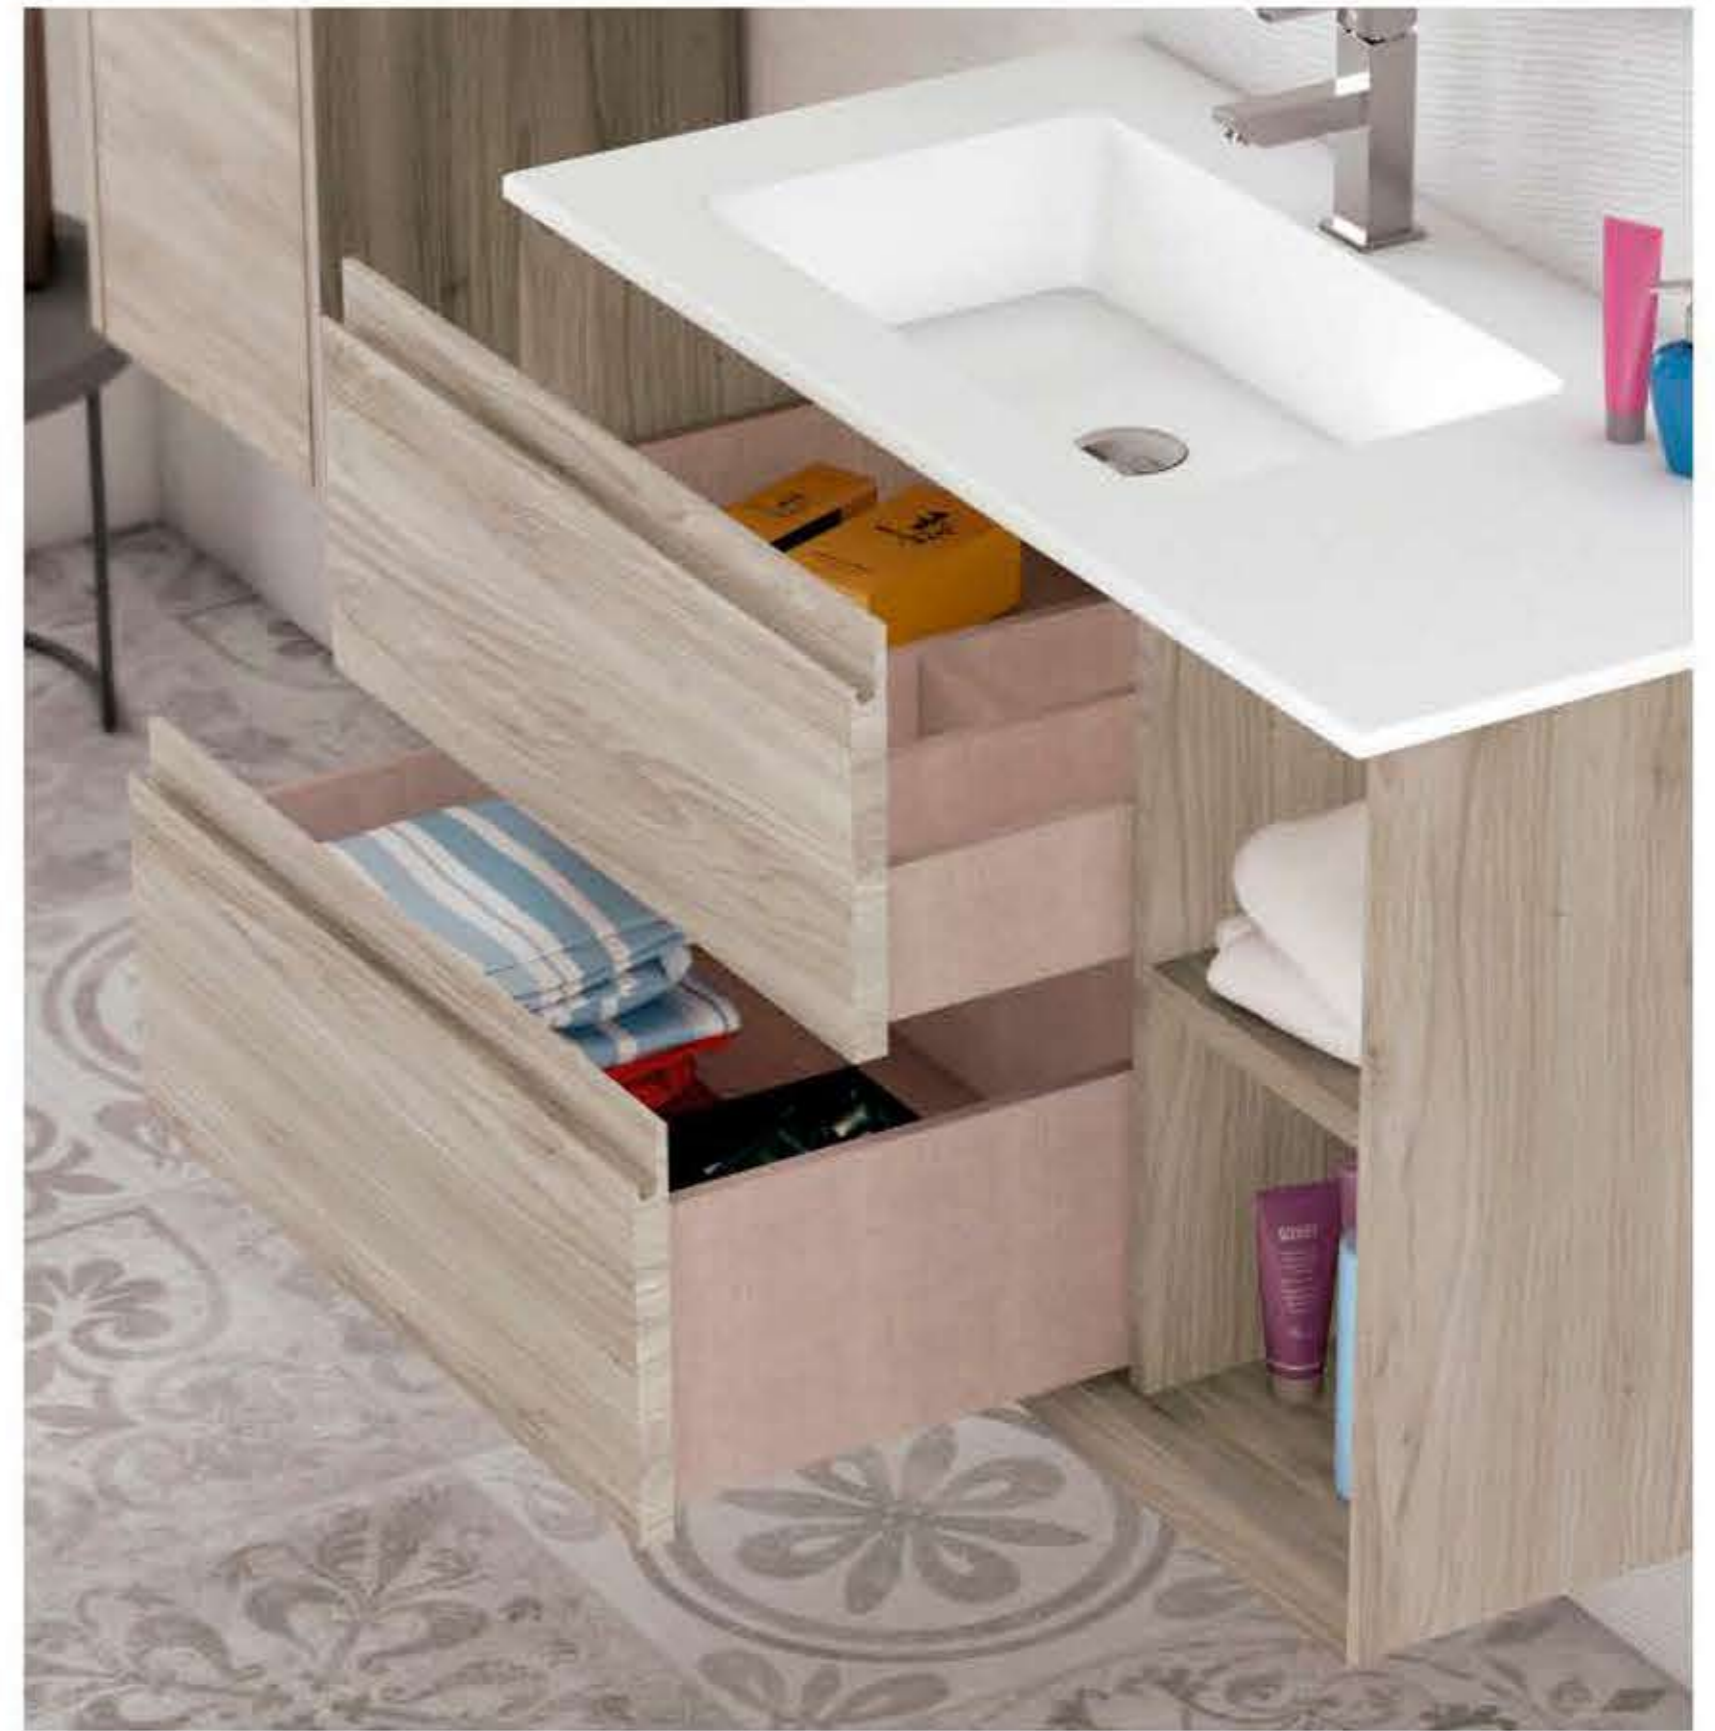

DAX OCEANSIDE SINGLE VANITY
36 INCHES W/ ONIX BASIN
DAX-OCE013612-ONX - PINE
DAX-OCE013614-ONX - OAK

OCEANSIDE - 36"

PINE

OAK