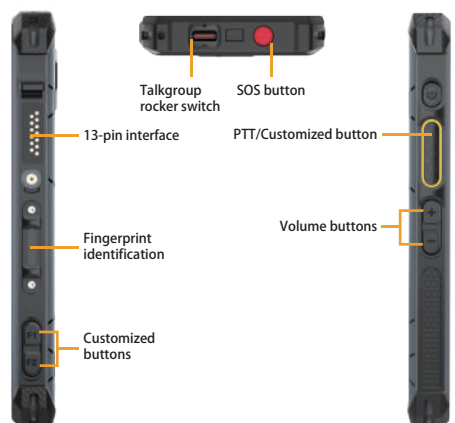

Fingerprint identification

13-pin Headset
with screw whole

Technical features

	161 x 75 x 15,8 mm, 267 g		802.11 a/b/g/n/ac/e/k/r/v Wi-Fi® Roaming
	5,5" HD+ 720 x 1440 display Sunlight readable		GPS (A-GPS), Glonass, Galileo, Beidou
	4500 mAh, removable battery Fast charging		Bluetooth® 5.1 Low Energy
	6 GB		Android™ 13, with GMS
	128 GB		NFC support
	Qualcomm® Snapdragon 680 (SM6225) Octa-core 2.4 GHz supports Mission Critical PTT with dedicated APN, DRX QCI: 1-9, 65, 66, 67, 69, 70		Wet hands and gloves operation
	Rear: 50 MP Front: 8 MP Rear camera flash		Proximity Sensor, Light Sensor, Magnetic Sensor, G-sensor, Gyroscope, Barometer
	GSM: 850/900/1800/1900 MHz WCDMA: B1/2/4/5/8 TDD-LTE: B34/38/39/40/41 (full) FDD-LTE: B1/2/3/4/5/7/8/12/13/14/17/20/28/66		Type-C Dual Nano Sim 13-pin interface eSIM compatible
	4G LTE		IP68/MIL-STD-810H/GCF/CE/ROHS/FCC/IC/CB

Accessories

Desktop Charger

13-pin PTT RSM
with SOS Button

Car Holder

13-pin PTT Headset

Belt Clip

Multi Charger

All trademarks and copyrights are properties of their respective owners. 2024 by RugGear GmbH / All Rights reserved / Misprints, errors and modications excepted.