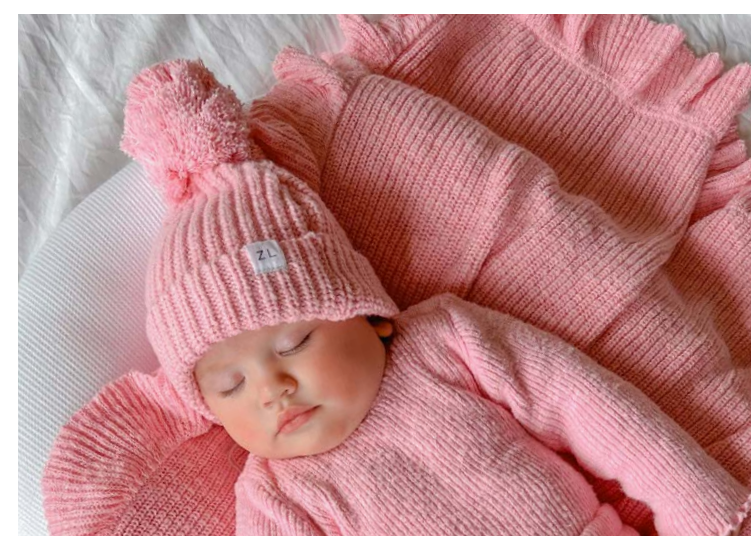

2 PACK BOWS

HEADBAND

SUPER CHUNKY BEANIE

BLANKET

ALMOND + IVORY

KIDS JUMPER IVORY

KIDS PANTS ALMOND

CLASSIC KNIT ROMPER ALMOND