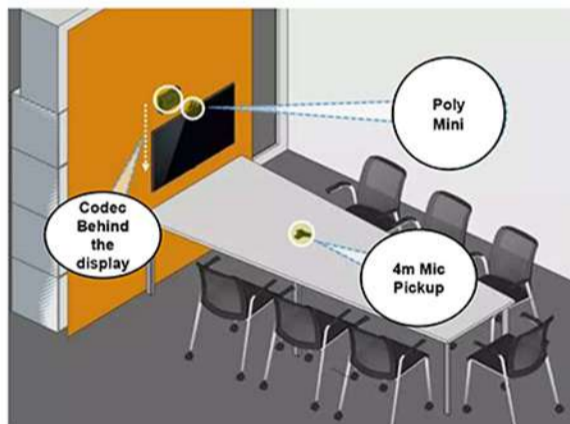

SPECIFICATIONS

PACKAGE INCLUDES

- G200 codec
- EagleEye Mini camera
- Poly Studio Microphone
- Bluetooth® Remote control (for G200)
- Cable bundle

VIDEO INPUT

- 1 x USB
- 1 x HDMI

CONTENT SHARING

- 1 x HDMI input
- Poly Content App support

VIDEO OUT

- 2x HDMI

Poly G200 + EagleEye Mini (Bundle)

Value added from G200 + EagleEye Mini (Bundle)

	G200-Mini Bundle
Codec	Poly G200
Camera	EagleEye-Mini
Microphone	External Micpod
Zoom / HFOV	4x Digital / 75 degree
People Resolution	1080p30
Advanced Feature	N/A
Audio Pickup	4~6 meters