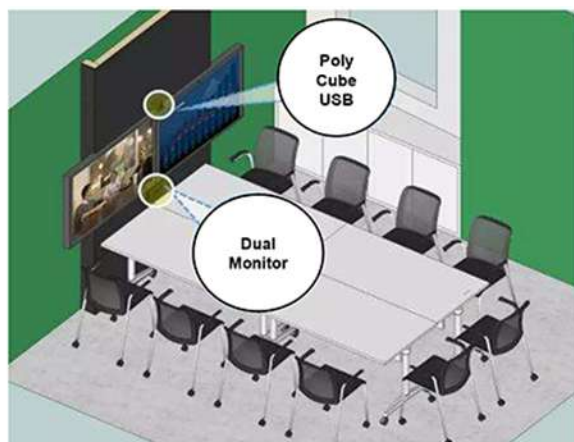

SPECIFICATIONS

PACKAGE INCLUDES

- G200 codec
- EagleEye Cube USB camera
- Poly Studio Microphone
- Bluetooth® Remote control (for G200)
- Cable bundle

VIDEO INPUT

- 1 x USB
- 1 x HDMI

VIDEO OUT

- 2x HDMI

CONTENT SHARING

- 1 x HDMI input
- Poly Content App support

Poly G200 + Cube USB (Bundle)

Value added from G200 + Cube USB (Bundle)

	G200-Cube Bundle
Codec	Poly G200
Camera	EagleEye-Cube
Microphone	Embedded mics of EE-Cube External Micpod as optional
Zoom / HFOV	5x Digital / 110 degree
People Resolution	1080p30 from 4K sensor
Advanced Feature	Group Framing, Speaker Framing
Audio Pickup	4 meters by EE-Cube Mic