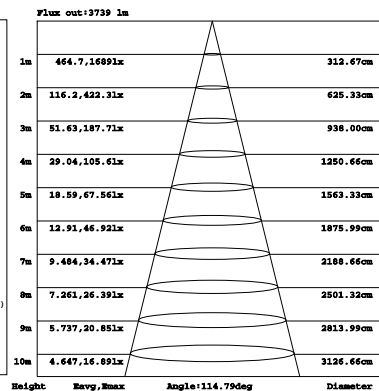

Selectable LED Stairwell Light

Wattages: 35W / 45W / 55W

DIMENSION

Unit: inch(mm)

WATTAGE	35W/45W/55W
NET WEIGHT	2.20KG(4.85lbs)
BOX DIM.	48.54"x4.33"x3.85"(1pcs/CTN)
	49.05"x9.13"x8.14" (4pcs/CTN)

EMERGENCY BACK-UP (SOLD SEPARATELY)

RC-100
Microwave Sensor Remote Controller

ORDERING INFORMATION

EXAMPLE:

WSD-LSW4F35455W27-3545K-E[Blank,M]

WSD	LSW	4F	35455W	27	3545K	E
COMPANY	PRODUCT	SIZE	WATTAGE	VOLTAGE	CCT	CONTROL
WSD (WSD LED INC)	LSW (LED Stairwell Light)	4F (4-feet)	35455W - (35W/45W/55W)	27 - (120-277V)	3545K - (3500K/4000K/5000K)	M - (Motion Sensor)

PHOTOMETRICS

For complete IES files, please visit our website.

WSD-LSW4F35455W27-3545K (55W&3500K)

Selectable LED Stairwell Light

Wattages: 35W / 45W / 55W

PHOTOMETRICS

For complete IES files, please visit our website.