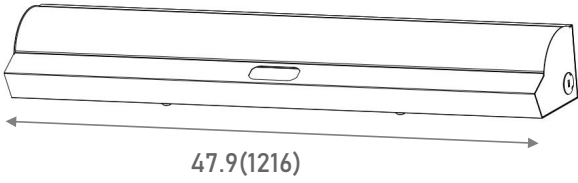

WATT/CCT
FIELD-ADJUSTABLE

Simply select desired CCT and Wattage before installation

SPECIFICATION	
TYPE	WSD-LSW4F35455W27-3545K-M
WATTAGE	35W/45W/55W
LUMEN	4200 lm / 5400 lm / 6600 lm
EFFICACY	≥ 120 lm/W
CCT	3500K/4000K/5000K
CRI	80
INPUT VOLTAGE	AC120-277V
LIGHT ANGLE	119°
POWER FACTOR	0.95
DRIVER EFFICACY	86%
FACTORY SETTINGS	55W & 4000K PIR Sensor As Standard
WORKING TEMPERATURE	-40°F ~ 104°F
LIFESPAN (L70)	100000 hours
PROTECTION LEVEL	Damp locations
CABLE	None
WARRANTY	5 year limited

Selectable LED Stairwell Light

Wattages: 35W / 45W / 55W

DIMENSION

Unit: inch(mm)

WATTAGE	35W/45W/55W
NET WEIGHT	2.20KG(4.85lbs)
BOX DIM.	48.54"x4.33"x3.85"(1pcs/CTN)
	49.05"x9.13"x8.14" (4pcs/CTN)

EMERGENCY BACK-UP (SOLD SEPARATELY)