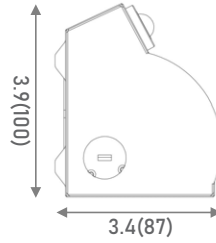

WATT/CCT
FIELD-ADJUSTABLE

Simply select desired CCT and Wattage before installation

SPECIFICATION	
TYPE	WSD-LSW4F35455W27-3545K-M
WATTAGE	35W/45W/55W
LUMEN	4200 lm / 5400 lm / 6600 lm
EFFICACY	≥ 120 lm/W
CCT	3500K/4000K/5000K
CRI	80
INPUT VOLTAGE	AC120-277V
LIGHT ANGLE	119°
POWER FACTOR	0.95
DRIVER EFFICACY	86%
FACTORY SETTINGS	55W & 4000K PIR Sensor As Standard
WORKING TEMPERATURE	-40°F ~ 104°F
LIFESPAN (L70)	100000 hours
PROTECTION LEVEL	Damp locations
CABLE	None
WARRANTY	5 year limited

Selectable LED Stairwell Light

Wattages: 35W / 45W / 55W

DIMENSION

Unit: inch(mm)

WATTAGE	35W/45W/55W
NET WEIGHT	2.20KG(4.85lbs)
BOX DIM.	48.54"x4.33"x3.85"(1pcs/CTN)
	49.05"x9.13"x8.14" (4pcs/CTN)

EMERGENCY BACK-UP (SOLD SEPARATELY)