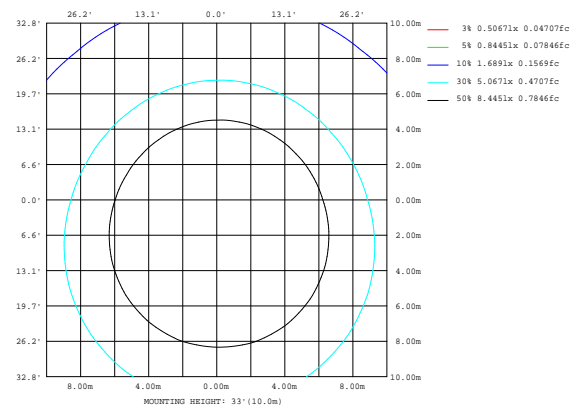

PHOTOMETRICS

For complete IES files, please visit our website.

WSD-LSW4F35455W27-3545K (55W&3500K)