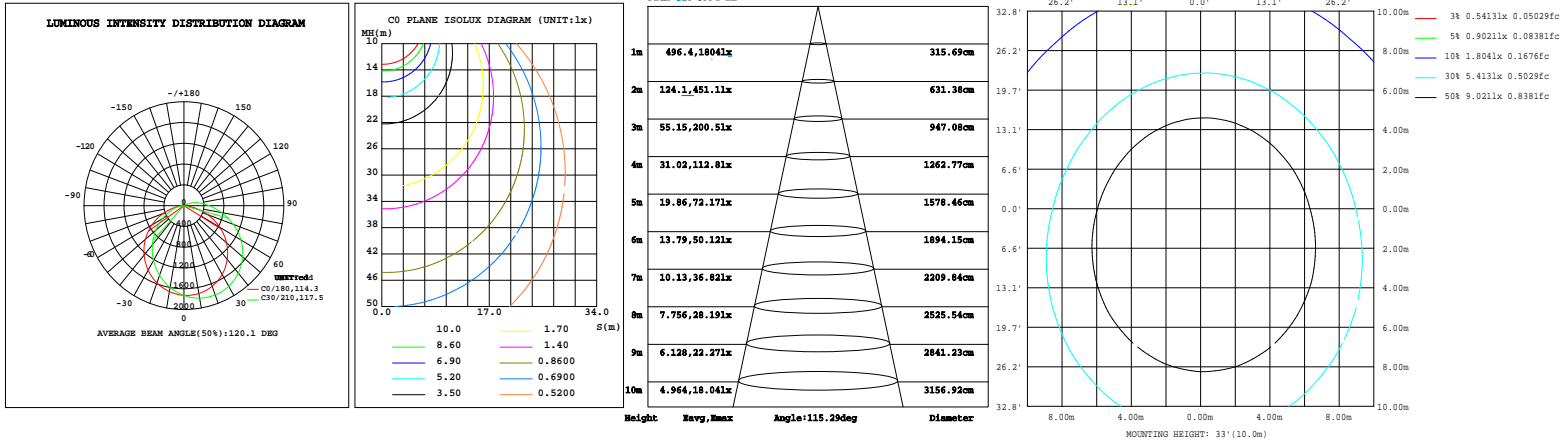

Selectable LED Stairwell Light

Wattages: 35W / 45W / 55W

PHOTOMETRICS

For complete IES files, please visit our website.

WSD-LSW4F35455W27-3545K (55W&4000K)