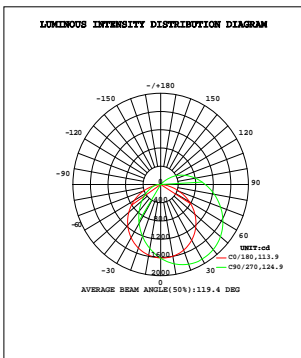

RC-100
Microwave Sensor Remote Controller

ORDERING INFORMATION

EXAMPLE:

WSD-LSW4F35455W27-3545K-E[Blank,M]

WSD	LSW	4F	35455W	27	3545K	E
COMPANY	PRODUCT	SIZE	WATTAGE	VOLTAGE	CCT	CONTROL
WSD (WSD LED INC)	LSW (LED Stairwell Light)	4F (4-feet)	35455W - (35W/45W/55W)	27 - (120-277V)	3545K - (3500K/4000K/5000K)	M - (Motion Sensor)

PHOTOMETRICS

For complete IES files, please visit our website.

WSD-LSW4F35455W27-3545K (55W&3500K)

Selectable LED Stairwell Light

Wattages: 35W / 45W / 55W

PHOTOMETRICS

For complete IES files, please visit our website.