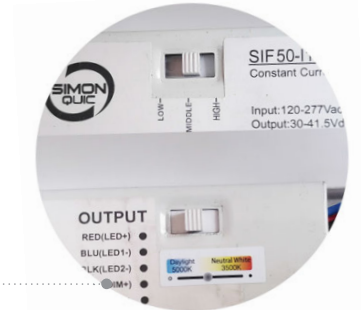

Selectable LED Stairwell Light

Wattages: 35W / 45W / 55W

WATT/CCT
SELECTABLE

The Selectable LED Stairwell Light Adopt Sheet metal stamping and Frosted PC lens Long lasting white with high durability, Be widely Used in commercial and retail applications. Ideal for use in stairwells, corridors, and hallways.

WATT/CCT
FIELD-ADJUSTABLE

Simply select desired CCT and Wattage before installation

SPECIFICATION	
TYPE	WSD-LSW4F35455W27-3545K-M
WATTAGE	35W/45W/55W
LUMEN	4200 lm / 5400 lm / 6600 lm
EFFICACY	≥ 120 lm/W
CCT	3500K/4000K/5000K
CRI	80
INPUT VOLTAGE	AC120-277V
LIGHT ANGLE	119°
POWER FACTOR	0.95
DRIVER EFFICACY	86%
FACTORY SETTINGS	55W & 4000K PIR Sensor As Standard
WORKING TEMPERATURE	-40°F ~ 104°F
LIFESPAN (L70)	100000 hours
PROTECTION LEVEL	Damp locations
CABLE	None
WARRANTY	5 year limited

RC-100
Microwave Sensor Remote Controller

ORDERING INFORMATION

EXAMPLE:

WSD-LSW4F35455W27-3545K-E[Blank,M]

WSD	LSW	4F	35455W	27	3545K	E
COMPANY	PRODUCT	SIZE	WATTAGE	VOLTAGE	CCT	CONTROL
WSD (WSD LED INC)	LSW (LED Stairwell Light)	4F (4-feet)	35455W - (35W/45W/55W)	27 - (120-277V)	3545K - (3500K/4000K/5000K)	M - (Motion Sensor)