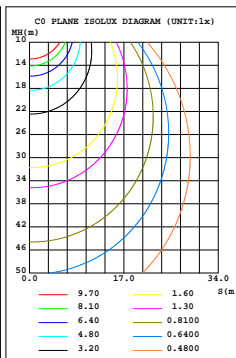

PHOTOMETRICS

For complete IES files, please visit our website.

WSD-LSW4F35455W27-3545K (55W&3500K)