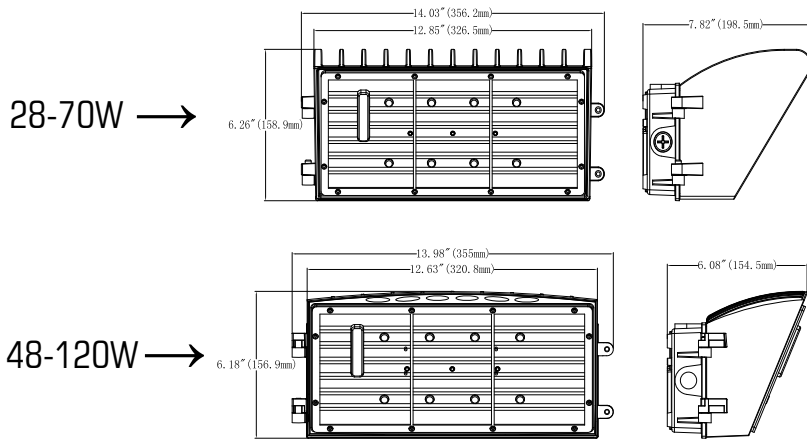

Packaging information:

❖ **WSD-HWP2842567W27-345K:**

Carton Size: 370MMX205MMX178MM
14.57" X8.07" X7.01" (1Pcs/CTN)

❖ **WSD-HWP48729612W27-45K:** Carton
Size: 370MMX170MMX170MM
14.57" X6.69" X6.69" (1Pcs/CTN)

SPECIFICATION								
TYPE	WSD-HWP2842567W27-345K				WSD-HWP48729612W27-45K			
WATTAGE	28W	42W	56W	70W	48W	72W	96W	120W
LUMEN	4483 lm	5896 lm	7740 lm	9753 lm	7496 lm	10985 lm	14162 lm	17226 lm
EFFICACY	> 140 lm/W							
CCT	3000K,4000K,5000K				4000K,5000K			
CRI	> 70							
INPUT VOLTAGE	AC120-277V							
LIGHTING ANGLE	96.3X71°				95.3X62.9°			
FACTORY SETTINGS	70W & 4000K				120W & 4000K			
LED TYPE	2835							
PF	> 0.95							
DRIVER EFFICIENCY	> 89%							
PROTECTION LEVEL	WET							
LIFE TIME	> 50000 hours							
WARRANTY	5 year limited							

LED Semi-Cutoff Wall Pack light

Wattages: 28W,42W,56W,70W;48W,72W,96W,120W

DIMENSION:

Specifications:

Shell materials: Aluminum & PC.
Finish: Dark Bronze(Standard)
Net weight :

28-70W:6.88(lbs)
48-120W:9.1(lbs)

Product Size:

28-70W:356.2mmX158.9mmX198.5mm
14.03”X6.26”X7.82”

48-120W:355mmX156.9mmX154.5mm
13.98”X6.18”X6.08”

Control Module:

ORDERING INFORMATION:

EXAMPLE:

WSD-HWP2842567W27-345K-Z[D,W,B,S]-Y[Blank,P] / WSD-HWP48729612W27-45K-Z[D,W,B,S]-Y[Blank,P]