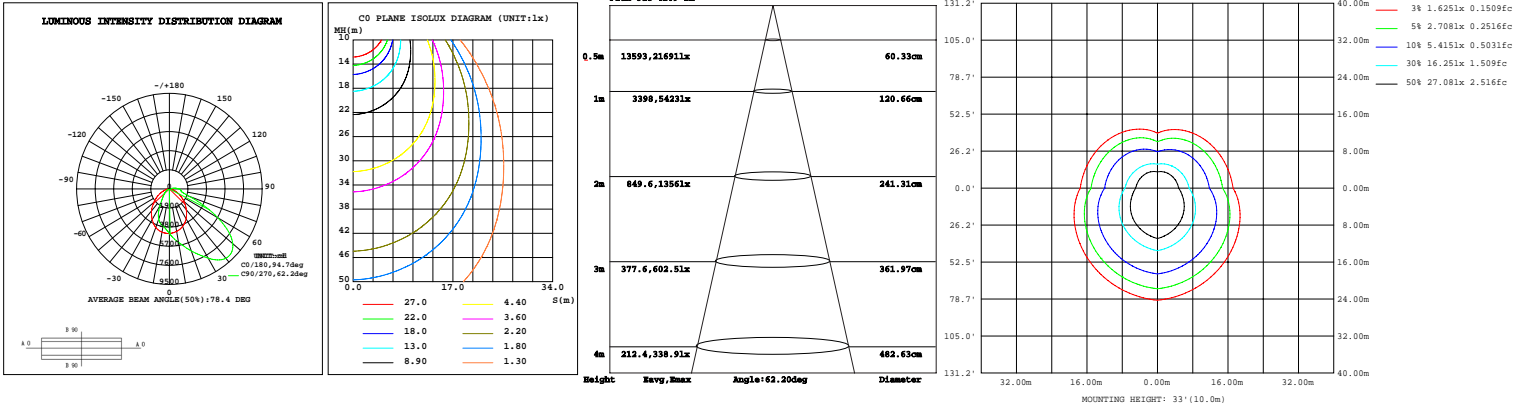

LED Semi-Cutoff Wall Pack light

Wattages: 28W,42W,56W,70W;48W,72W,96W,120W

PHOTOMETRICS:

For complete IES files, please visit our website.

WSD-HWP48729612W27-45K (96W&4000K)