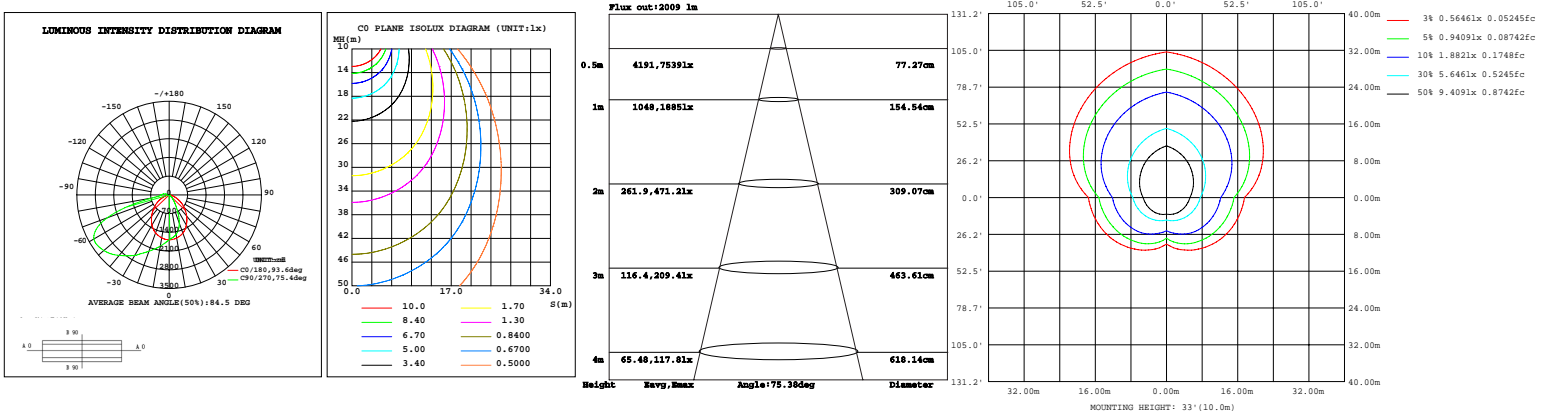

LED Semi-Cutoff Wall Pack light

Wattages: 28W,42W,56W,70W;48W,72W,96W,120W

PHOTOMETRICS:

For complete IES files, please visit our website.

WSD-HWP2842567W27-345K (28W&4000K)

WSD-HWP2842567W27-345K (42W&4000K)