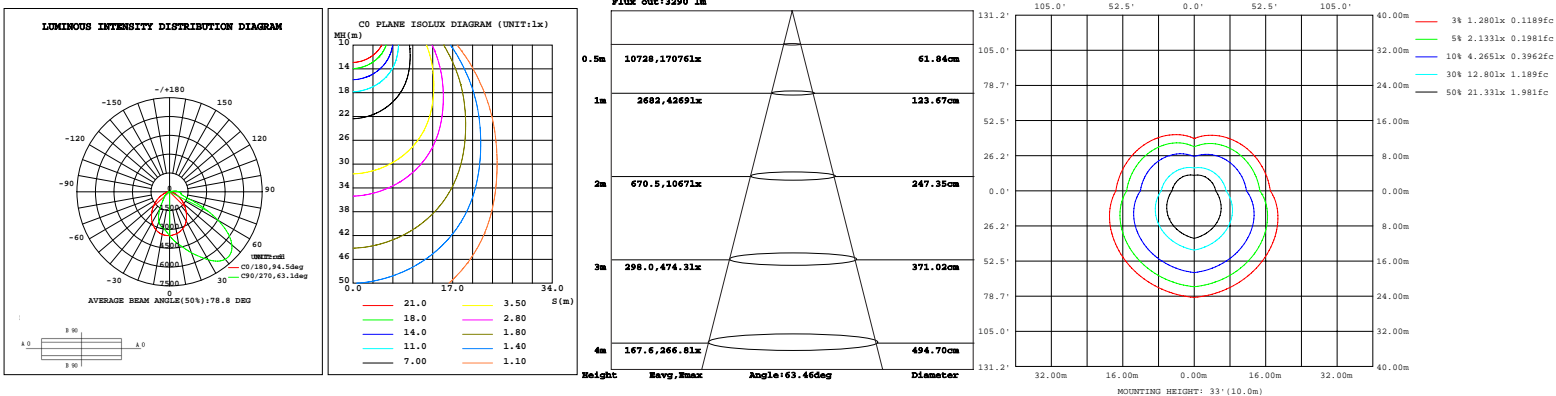

WSD-HWP48729612W27-45K (72W&4000K)