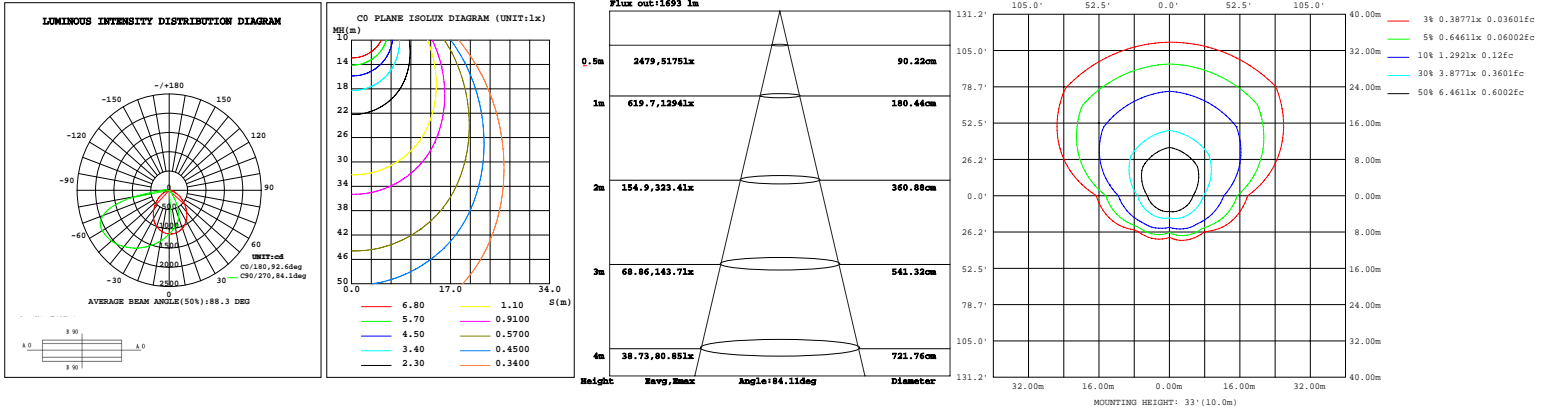

LED Semi-Cutoff Wall Pack light

Wattages: 28W,42W,56W,70W;48W,72W,96W,120W

PHOTOMETRICS:

For complete IES files, please visit our website.

WSD-HWP2842567W27-345K (28W&4000K)