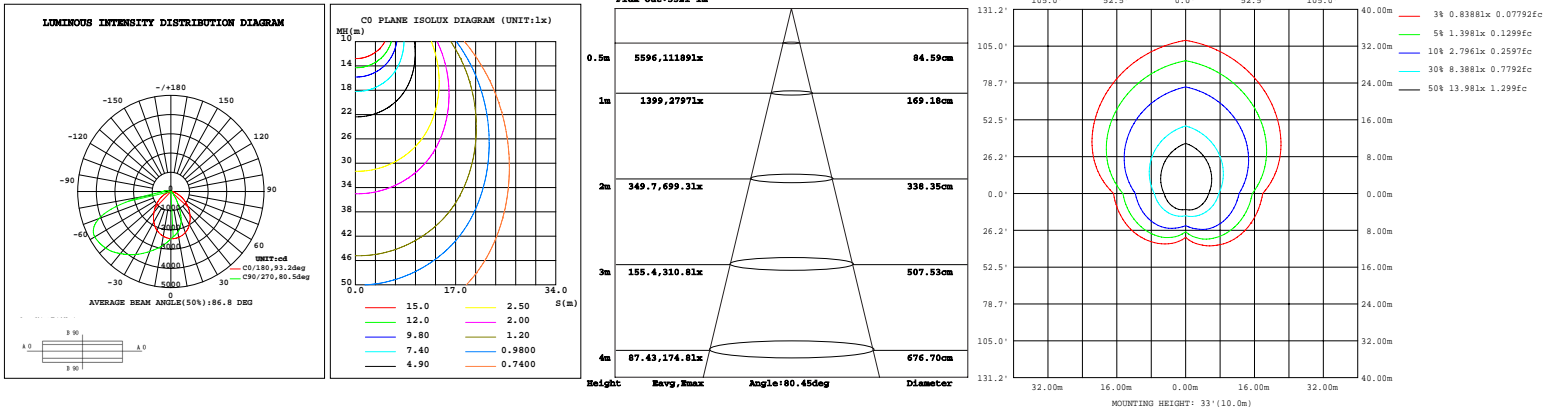

WSD-HWP2842567W27-345K (56W&4000K)

LED Semi-Cutoff Wall Pack light

Wattages: 28W,42W,56W,70W;48W,72W,96W,120W

PHOTOMETRICS:

For complete IES files, please visit our website.

WSD-HWP2842567W27-345K (70W&4000K)