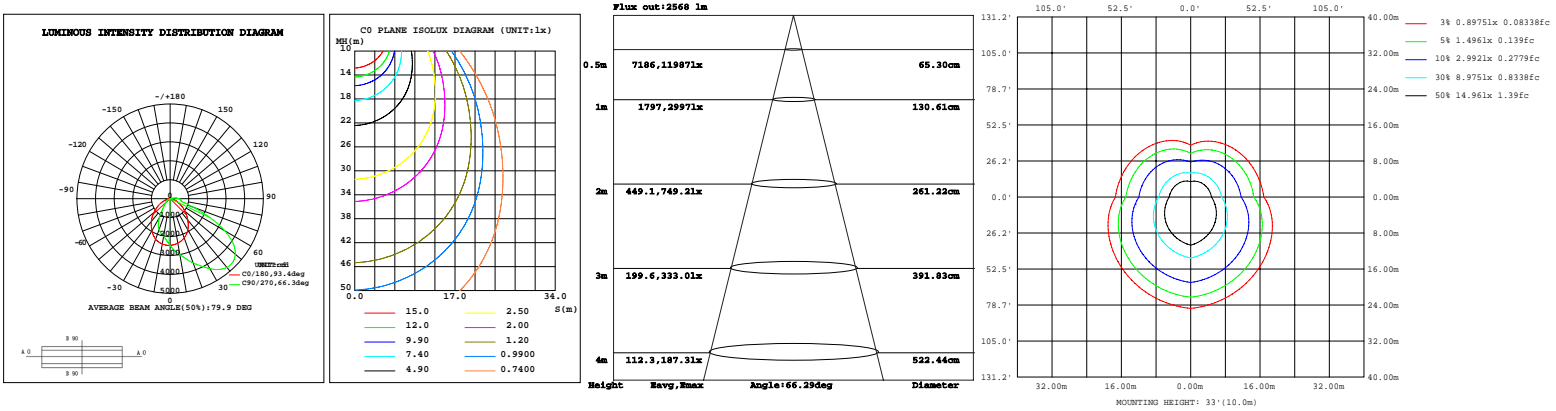

WSD-HWP48729612W27-45K (48W&4000K)