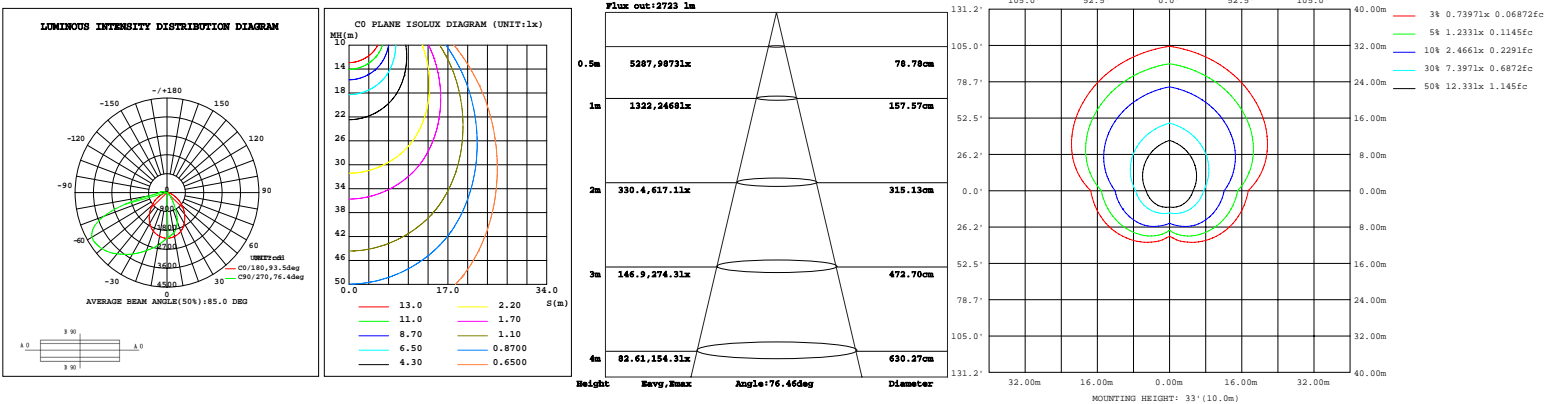

WSD-HWP2842567W27-345K (56W&4000K)