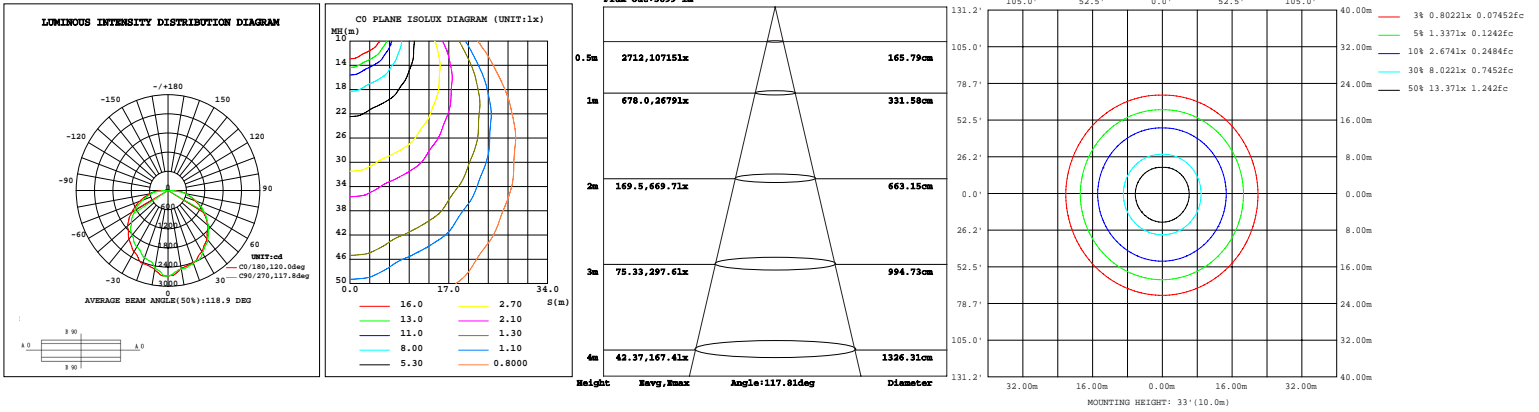

LED Slim Canopy Light

Wattages: 26W,39W,52W,65W

PHOTOMETRICS:

For complete IES files, please visit our website.

WSD-CP26395265W27-45K (65W&4000K)