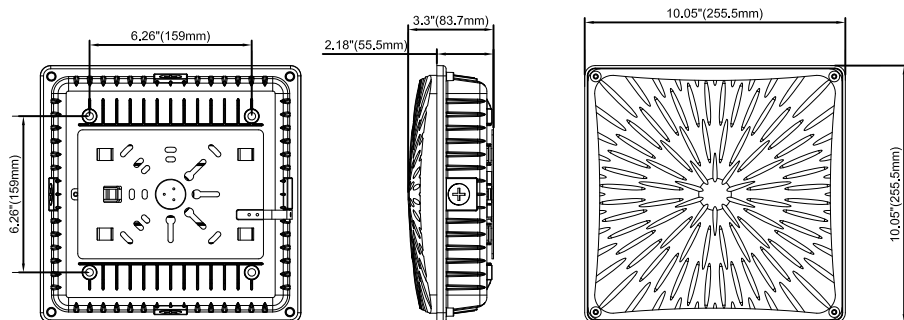

Packaging information:

❖WSD-CP26395265W27-45K:

Carton Size:565mmX290mmX255mm
22.24"X11.42"X10.04"(4Pcs/CTN)

Inside the box:270mmX270mmX110mm
10.63"X10.63"X4.33"

SPECIFICATION				
TYPE	WSD-CP26395265W27-45K			
WATTAGE	26W	39W	52W	65W
LUMEN	3929 lm (26W&4000K)	5575 lm (39W&4000K)	7132 lm (52W&4000K)	8525 lm (65W&4000K)
EFFICACY	> 140 lm/W			
CCT	4000K,5000K			
CRI	> 70			
INPUT VOLTAGE	AC120-277V			
LIGHTING ANGLE	118°			
FACTORY SETTINGS	65W & 4000K			
LED TYPE	2835			
PF	> 0.95			
DRIVER EFFICIENCY	> 89%			
PROTECTION LEVEL	WET			
LIFE TIME	> 50000 hours			
WARRANTY	5 year limited			

LED Slim Canopy Light

Wattages: 26W,39W,52W,65W

DIMENSION:

Specifications:

Shell materials: Aluminum & PC.
 Net weight : 2.7Kg (6.0 lbs)
 Finish: Dark Bronze(Standard)
 Product Size:255.5mmX255.5mmX83.7mm
 10.05"X10.05"X3.3"