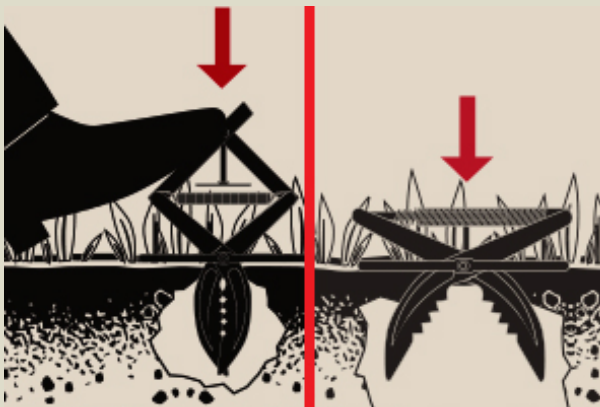

SAVAGE™ MOLE TRAP

The Savage Pro-Strength Easy-Set Mole Snap Trap boasts reinforced jaws for enhanced catching efficacy and easy setup. It is ideal for lawns and grassy areas thanks to its heavy-duty, weatherproof design that requires no bait. Designed for effective mole control, its intelligent design is durable and meant for long-term reuse.

- Bait not included or required
- Reusable
- Easy to set
- Heavy duty design and weatherproof finish
- For outdoor use only
- Instant-Kill

Effective Against: Moles