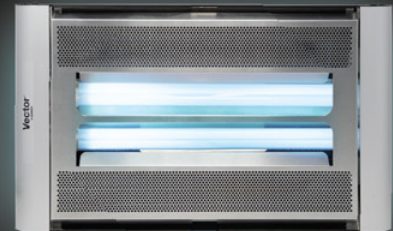

Vector®

BY CATCHMASTER®

THE *LIGHT* AT THE END OF YOUR FLY PROBLEM

Sanitary &
Non-Toxic

Shatterproof
Bulbs

Industrial-Grade
Aluminum

VECTOR PLASMA GRILL
OUR HIGHEST CATCH MODEL!

VECTOR PLASMA ONE
Narrow profile for maximum placement options
ideal for front the house usage