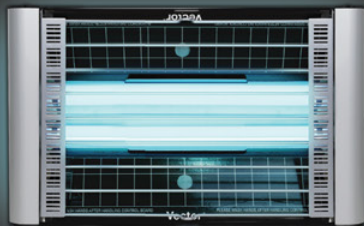

Vector®

BY CATCHMASTER®

THE *LIGHT* AT THE END OF YOUR FLY PROBLEM

Sanitary &
Non-Toxic

Shatterproof
Bulbs

Industrial-Grade
Aluminum

VECTOR PLASMA GRILL
OUR HIGHEST CATCH MODEL!

VECTOR PLASMA ONE
Narrow profile for maximum placement options
ideal for front the house usage

VECTOR PLASMA SCREENED
OUR MOST PREFERRED!
Dual glue boards for maximum catch area
Screened cover for discreet placement

VECTOR 15
Lightweight and discreet,
easy to install and service

VECTOR 30
Sleek design utilizing industrial
grade aluminum
*Available in Black and White