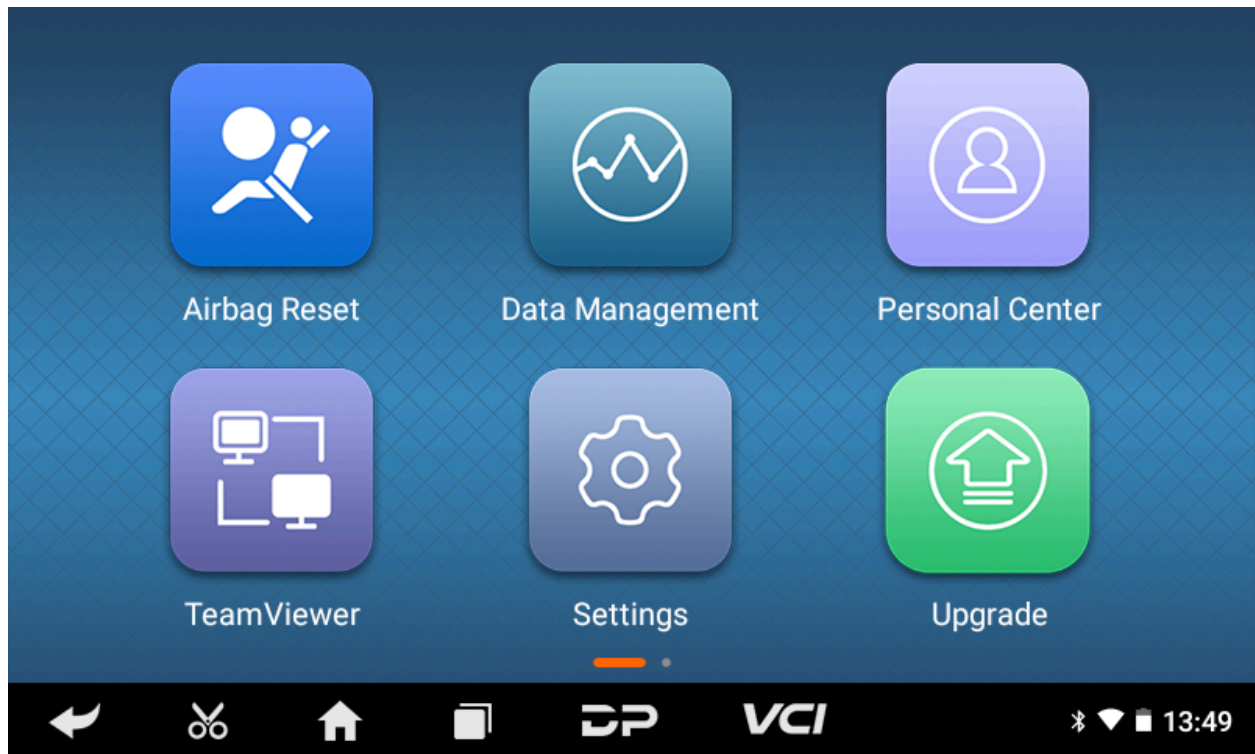

Functional Display

1) Main Page/Brand Supported

Airbag Reset V30.33 12.25V

Auto Detect Part Number ✓

Manual Select Model

Auto Search Part Number

Operation Instruction Esc Enter

← ✂ 🏠 📄 DP VCI * 📶 🔒 09:35