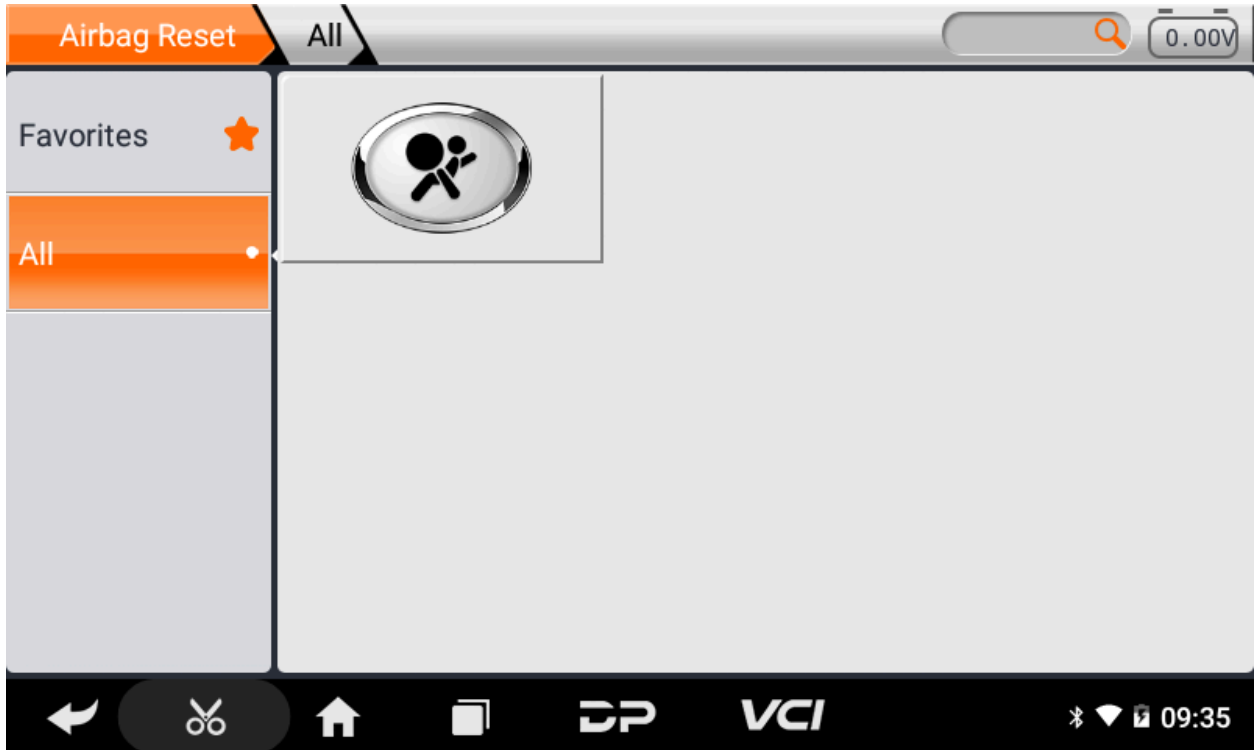

Functional Display

1) Main Page/Brand Supported

Airbag Reset V30.33 12.25V

Auto Detect Part Number ✓

Manual Select Model

Auto Search Part Number

Operation Instruction Esc Enter

← ✂ 🏠 📄 DP VCI * 📶 🔒 09:35