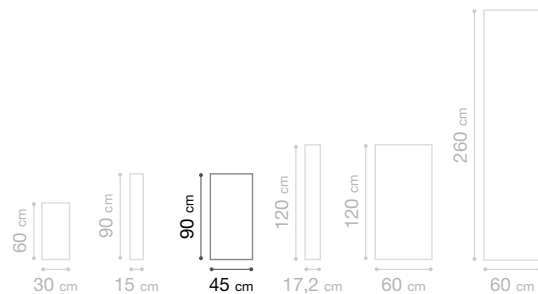

CEMENT

45 x 90 cm

Grey cement
P4201F07
3100038173329
Suggestion profil :
Titane ou Argent