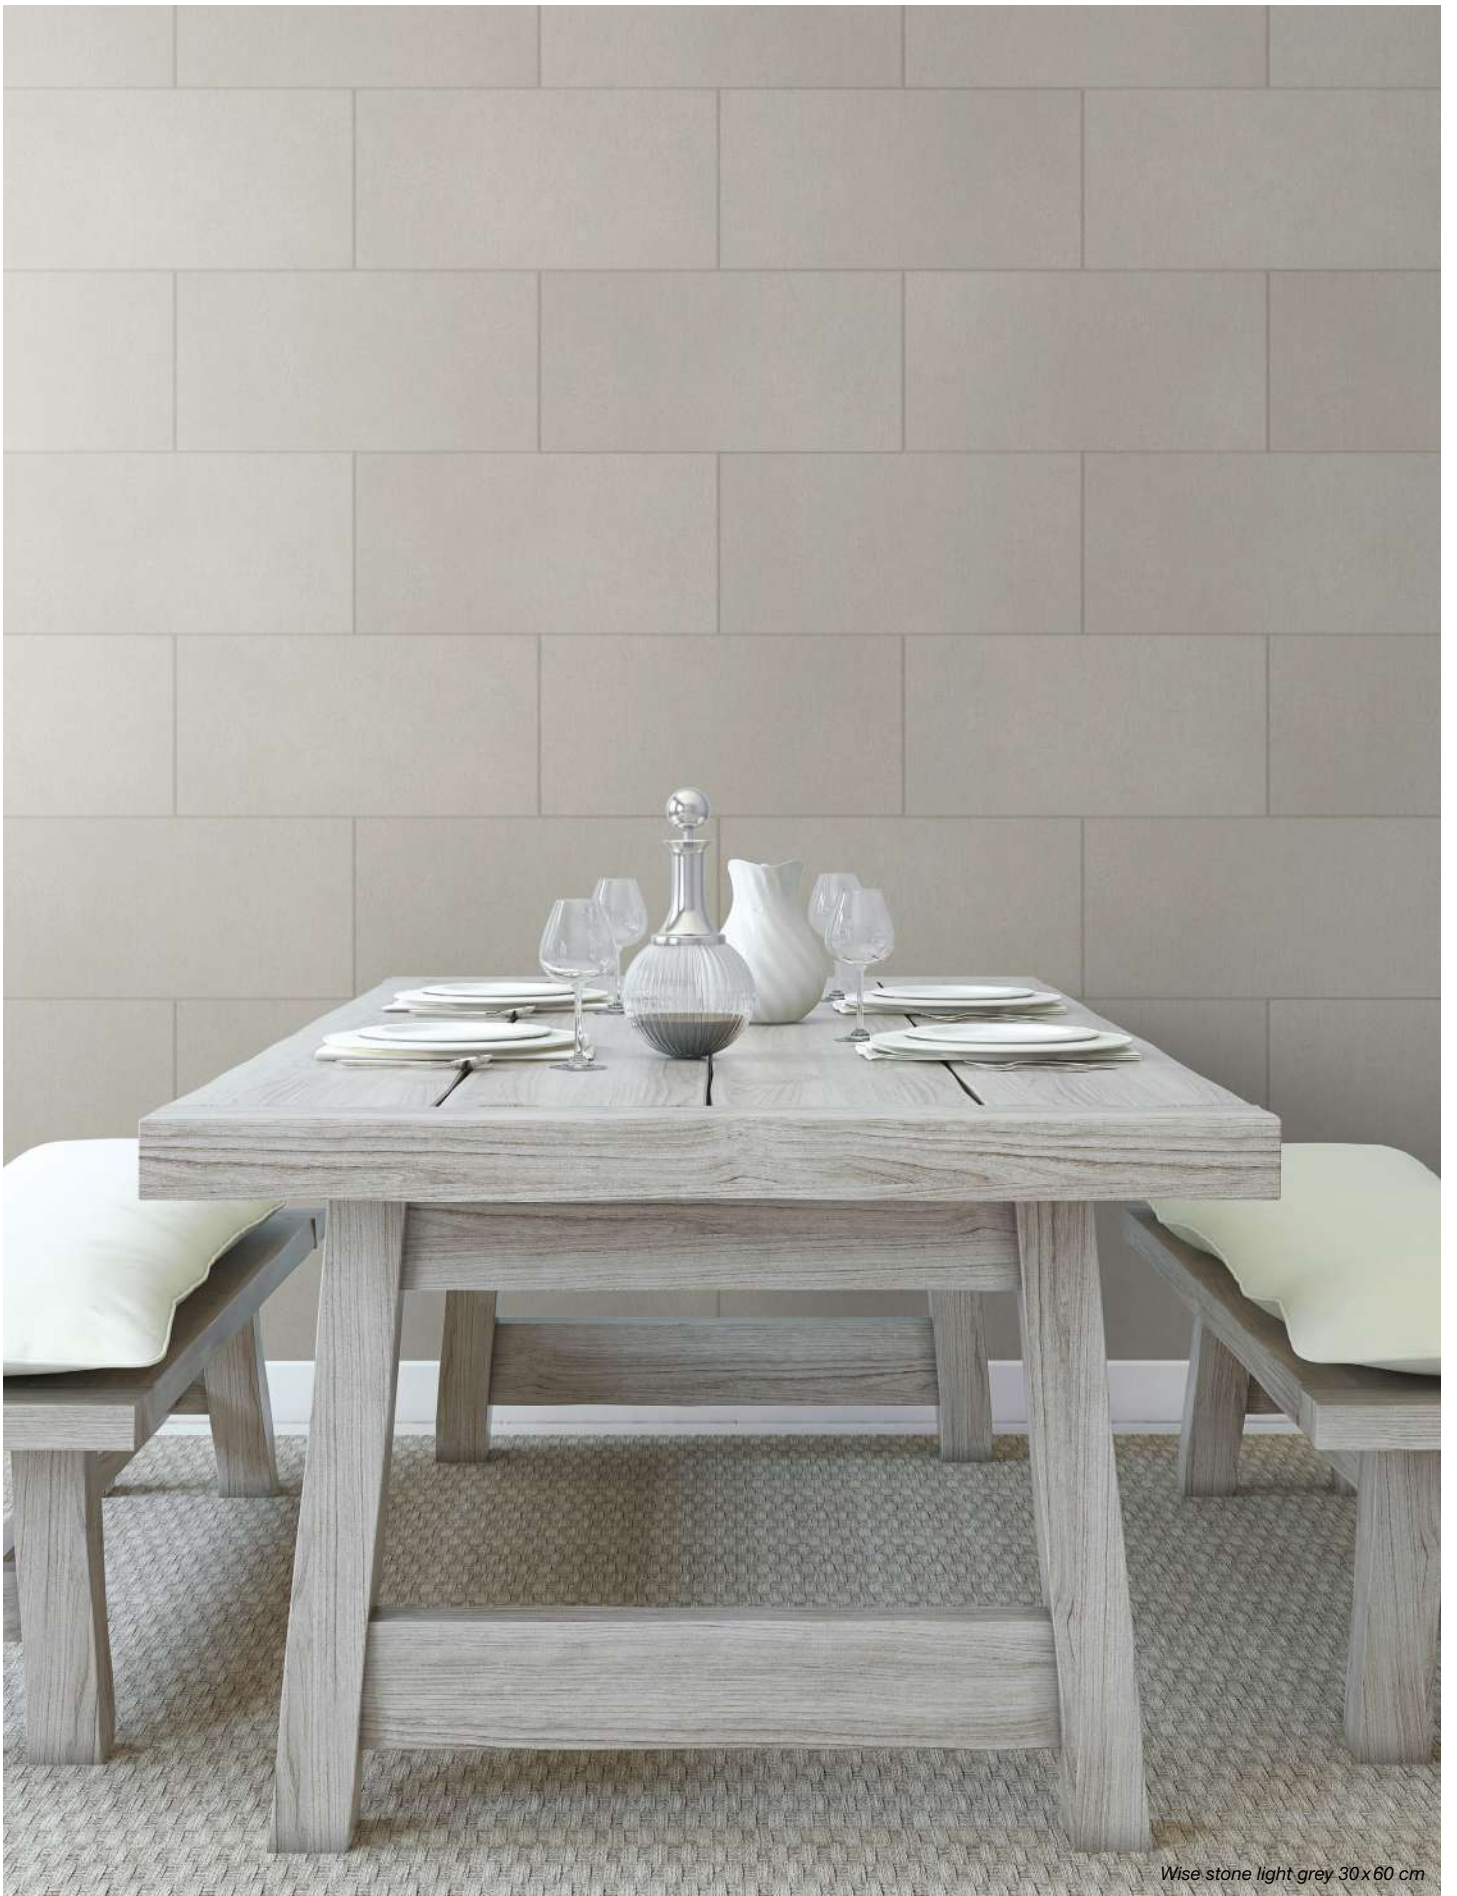

Wise stone light grey 30x60 cm