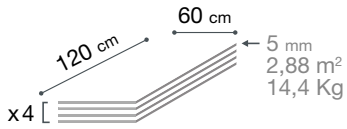

Wise stone light grey*
P5301G24

Wise stone light beige*
P5301G25

Wise stone dark grey*
P5301G23

Dune mica grey*
P5301F78

Roccia light grey*
P5301G26

60 x 120 cm

Cream Slate
P4901D76

Grey Concrete
P4901D74