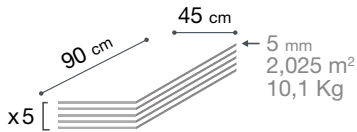

Cream Slate
P4201D76