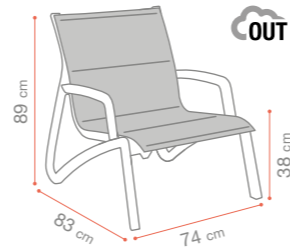

SUNSET CONFORT

Conversationnel fauteuil - Lounge armchair -
Lounge stoel met armleuning

DURABLE
SUSTAINABLE
DUURZAAM