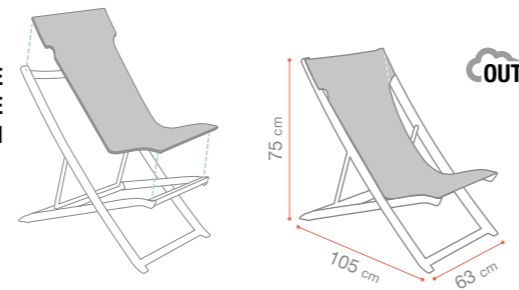

SUNSET

Transat - *Foldable lounger* - Opvouwbaar ligstoel

DURABLE
SUSTAINABLE
DUURZAAM