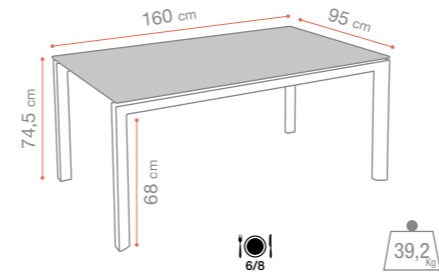

CANNES NEW

GREGGIA

ALPHA