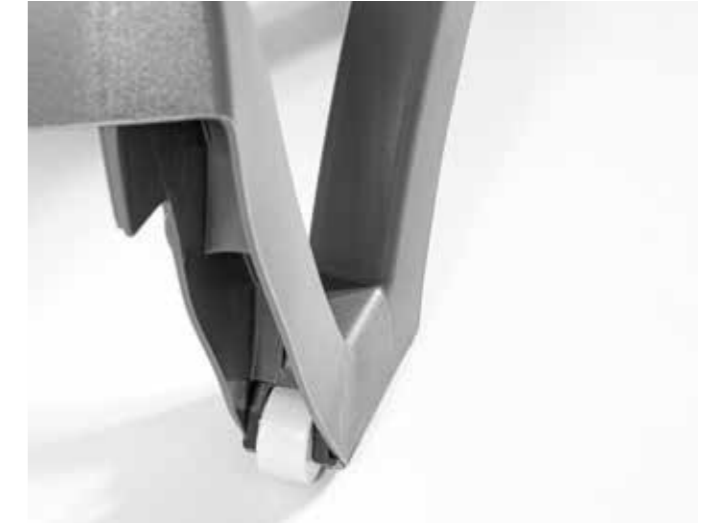

Textile PVC - PVC Textile - PVC Textiel

Polypropylène - Polypropylene - Polypropyleen