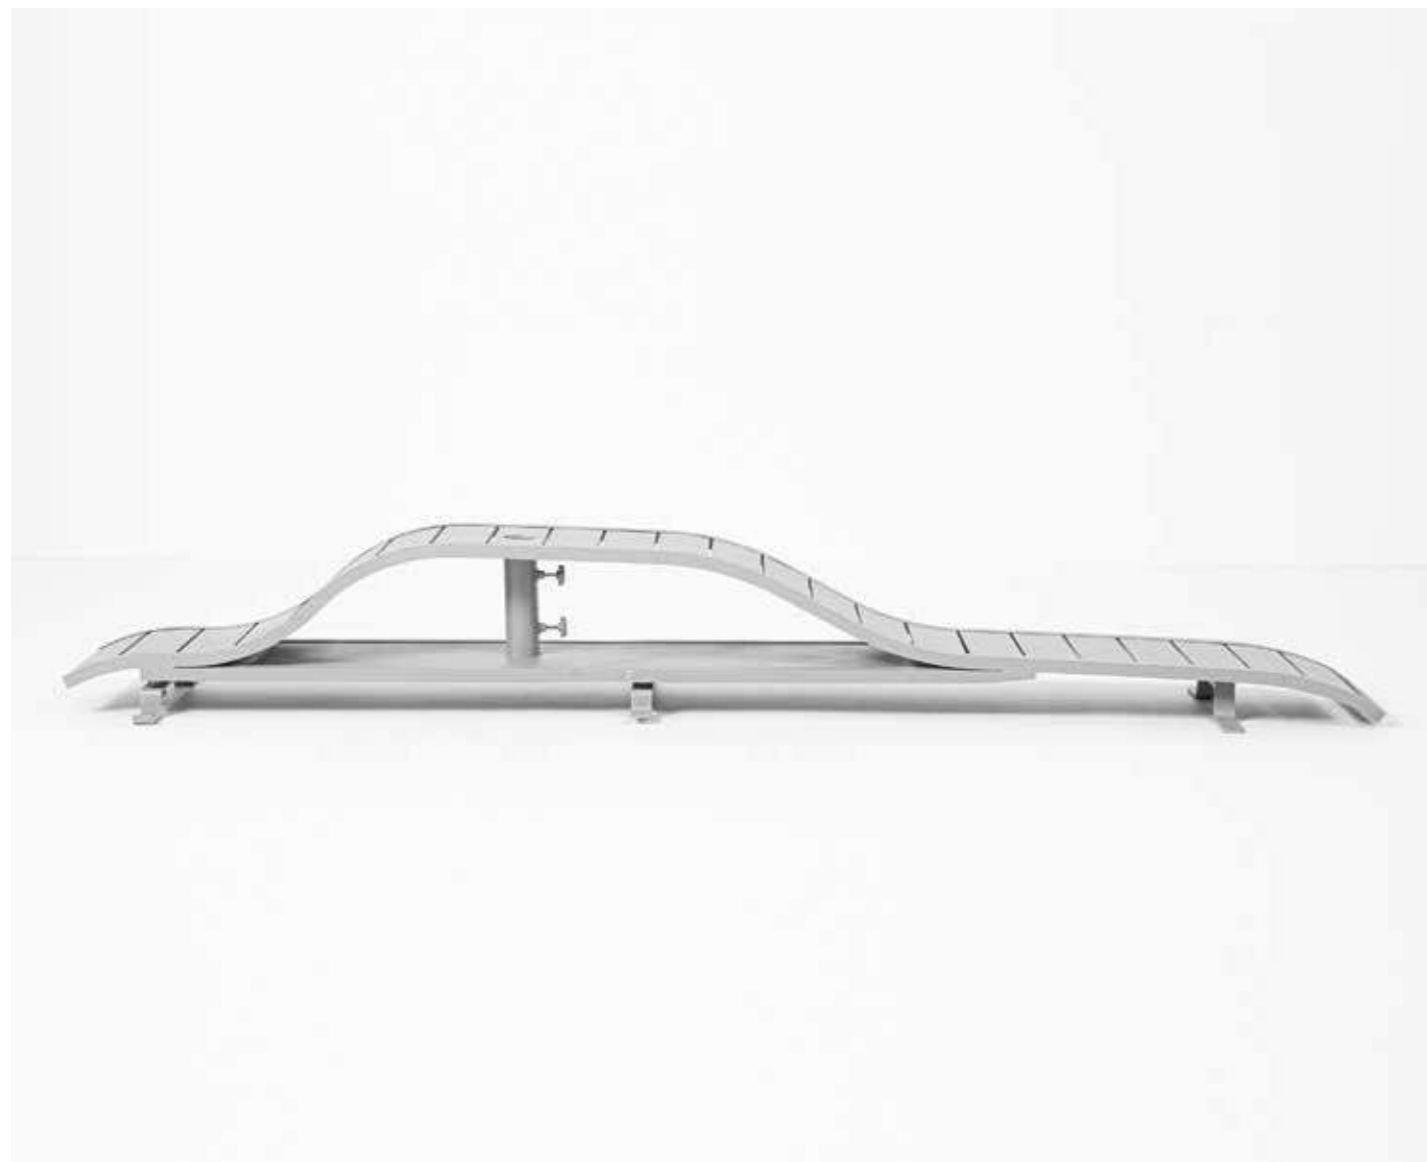

Tablette - Shelf - Tablet

Aluminium

SUNSET CONFORT

ORIGINAL

SUNSET

CANNES

WESTPORT

INDEX