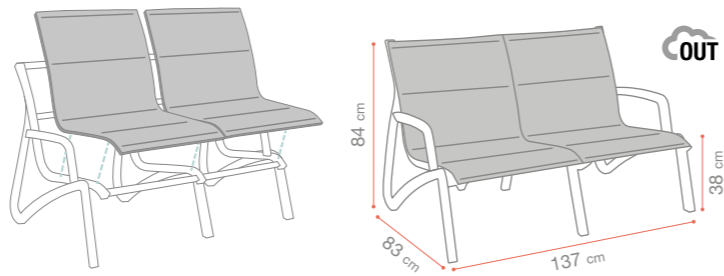

SUNSET CONFORT

Conversationnel canapé - *Lounge sofa* -
Lounge bank met armleuning

DURABLE - SUSTAINABLE - DUURZAAM

ORIGINAL
SUNSET
CANNES
WESTPORT
INDEX