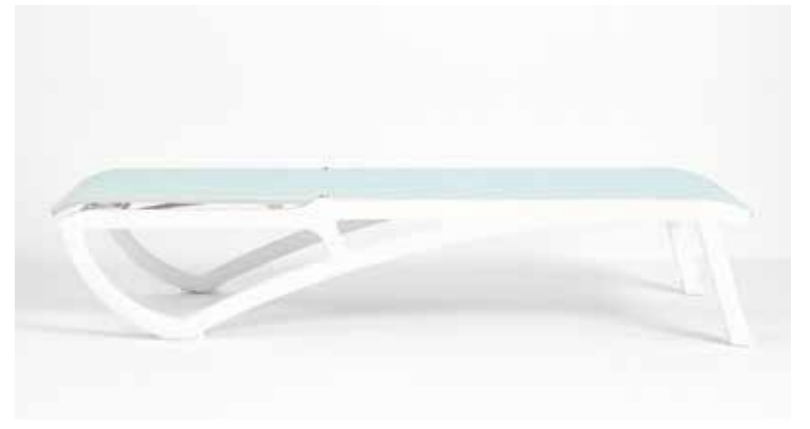

Textile PVC - PVC Textile - PVC Textiel

Composite high tech - High-tech composite
High-tech composiet