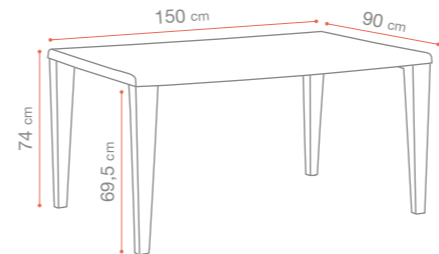

CANNES NEW

GREGGIA

ALPHA