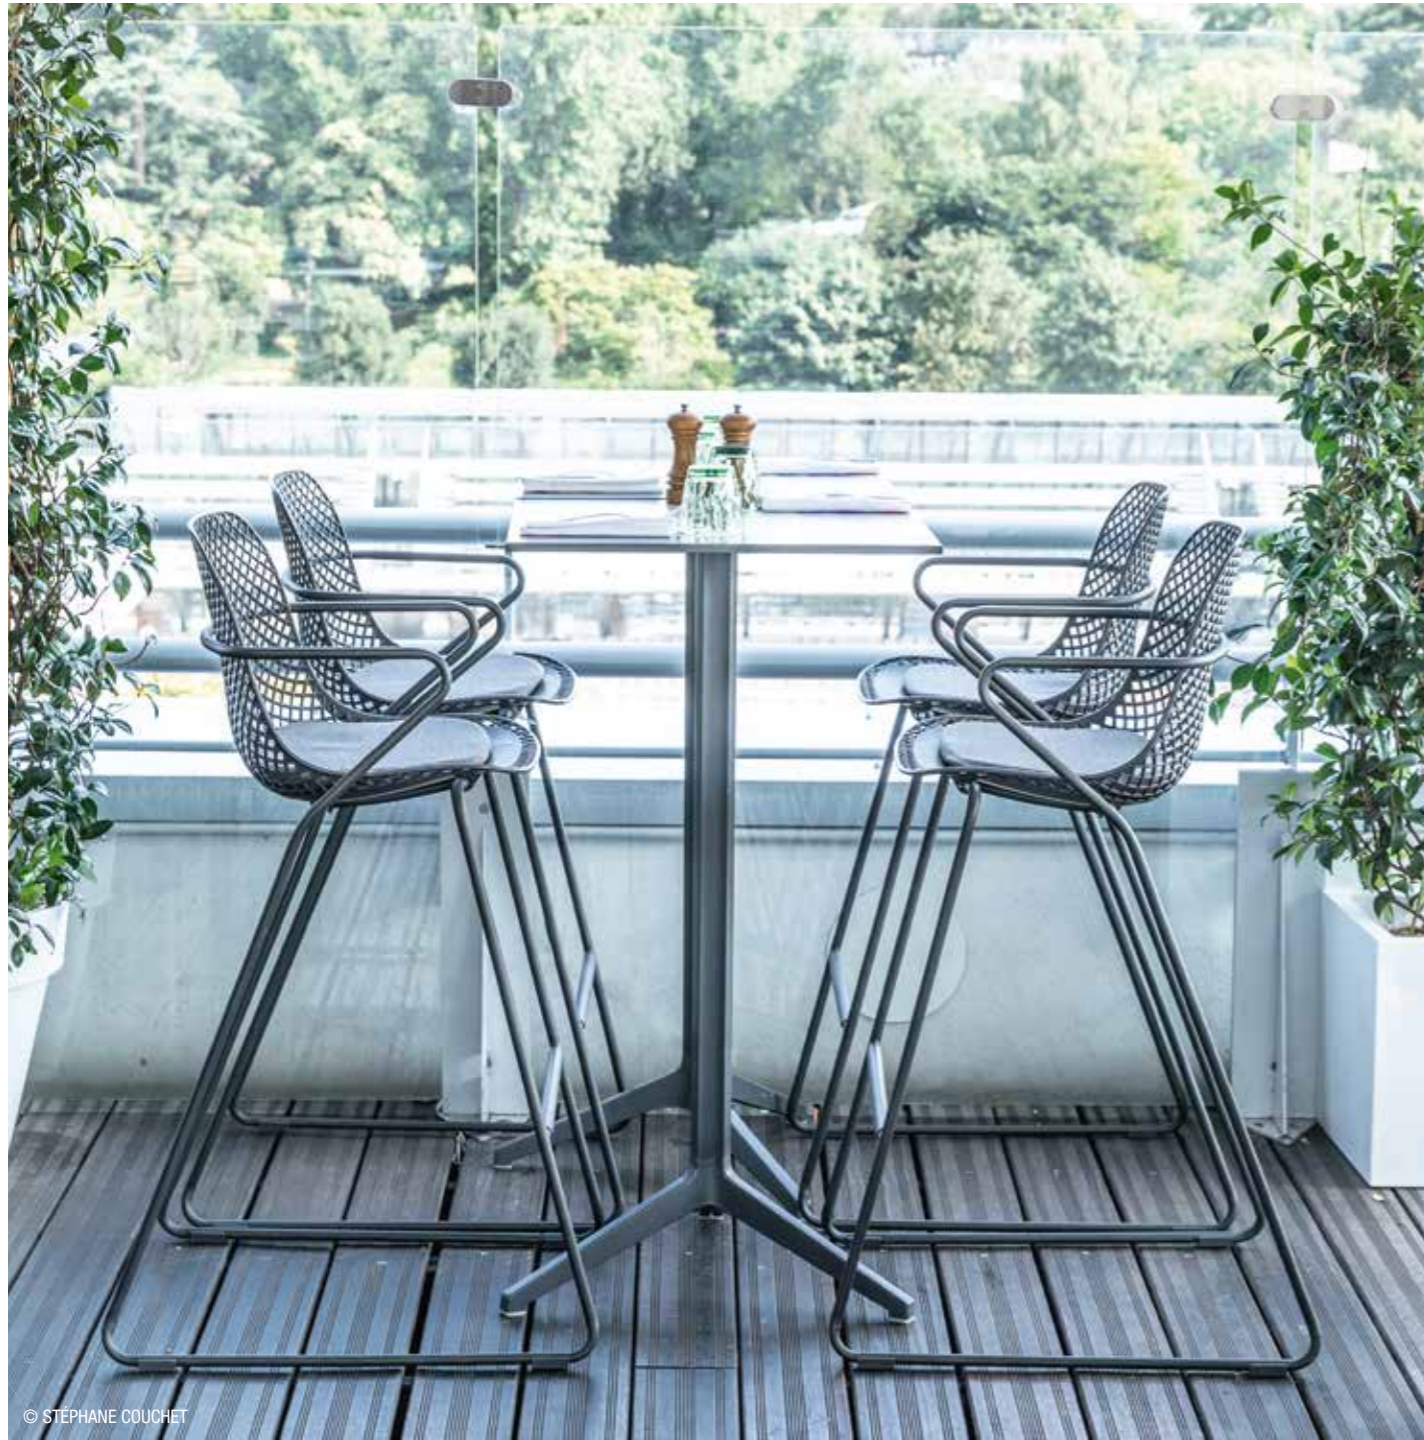

RAMATUELLE 73'

Molitor Paris (75) - France

© STÉPHANE COUCHET