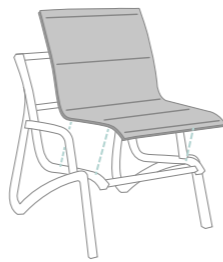

SUNSET CONFORT

Conversationnel fauteuil - Lounge armchair -
Lounge stoel met armleuning

DURABLE
SUSTAINABLE
DUURZAAM

Composite high tech - High-tech composite
High-tech composiet

Textile PVC, coussin confort
PVC Textile, comfort cushion
PVC Textiel, comfort kussen