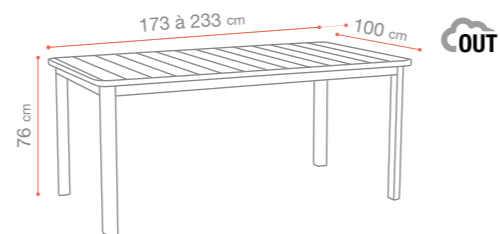

CANNES

Table extensible - *Extendable table* - Uitschuifbare tafel