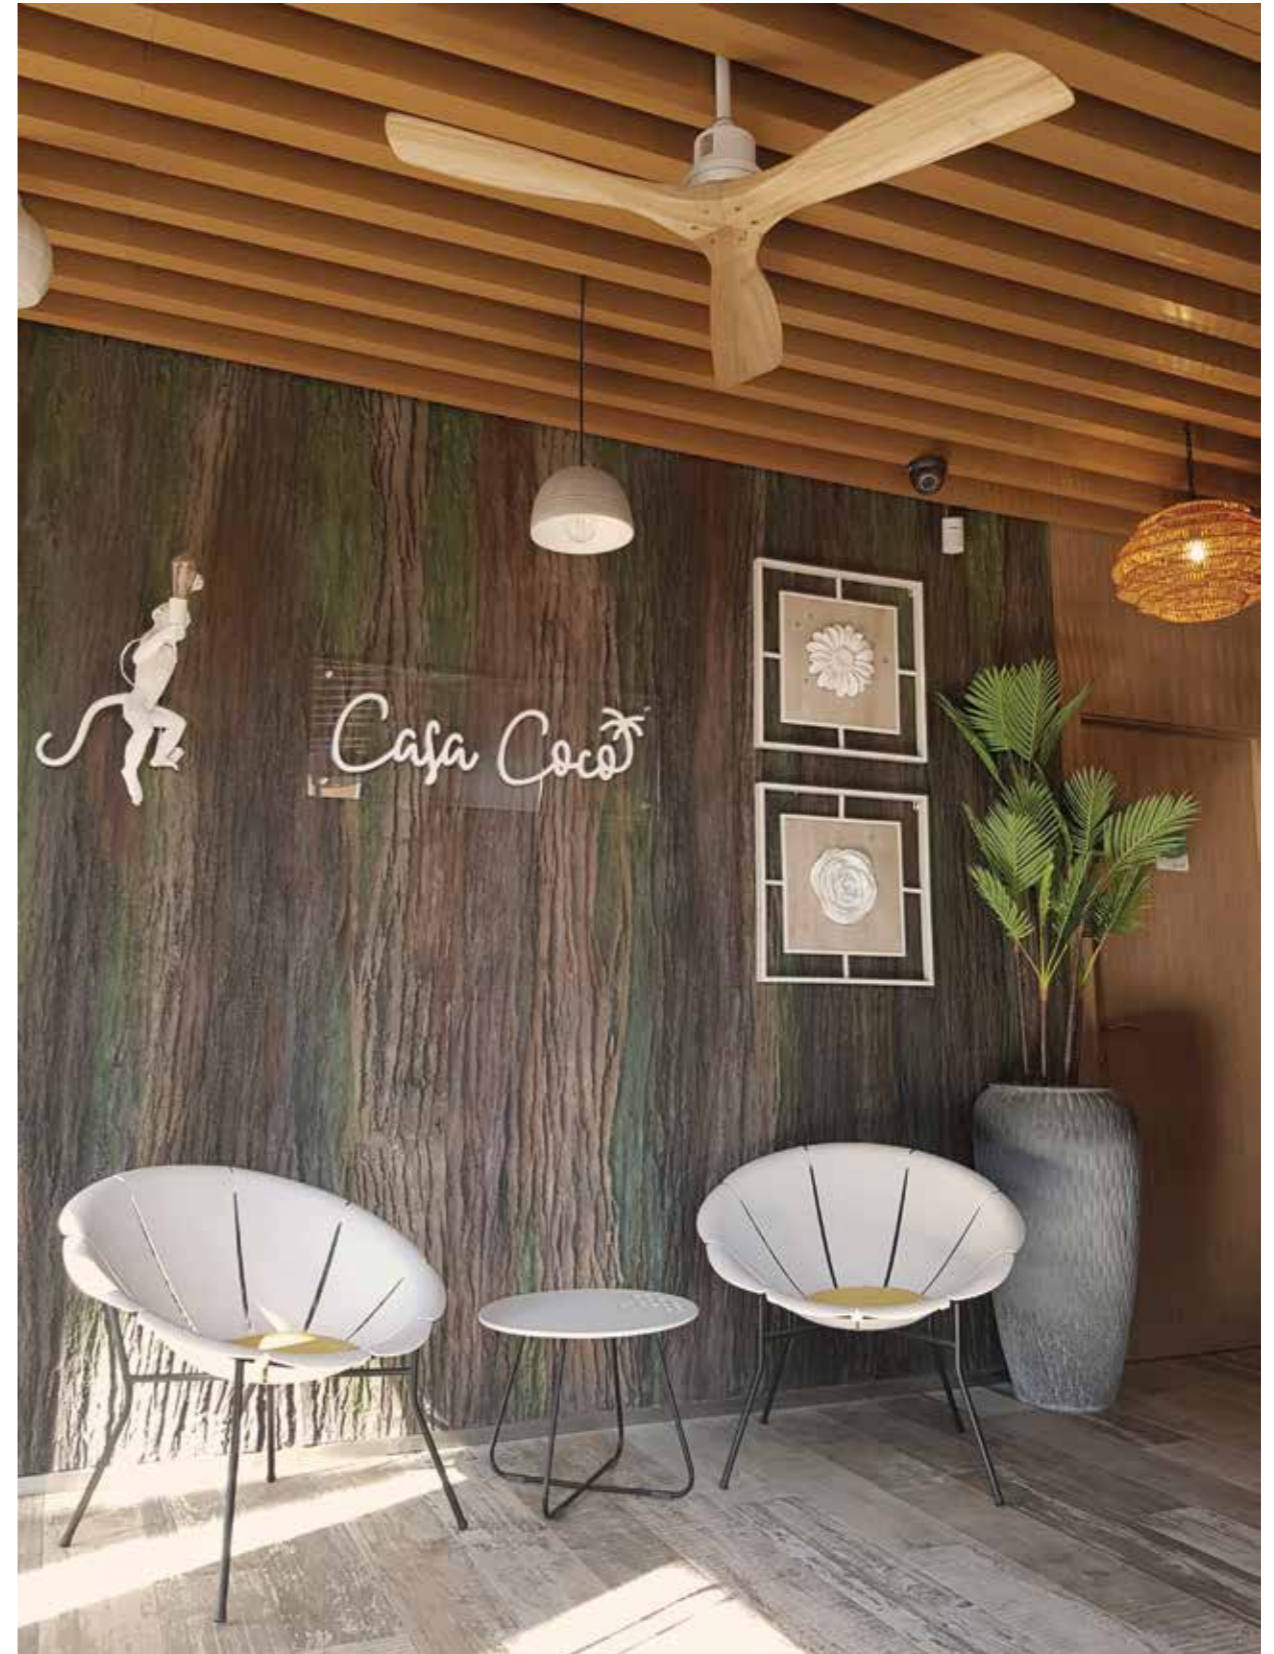

ORIGINAL
SUNSET
CANNES
WESTPORT
INDEX