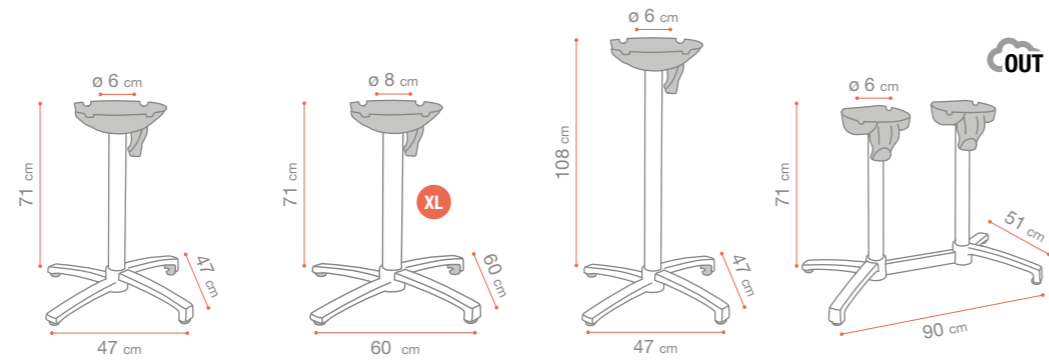

XONE

Pied rabattable
Folding table leg
Inklapbare poten