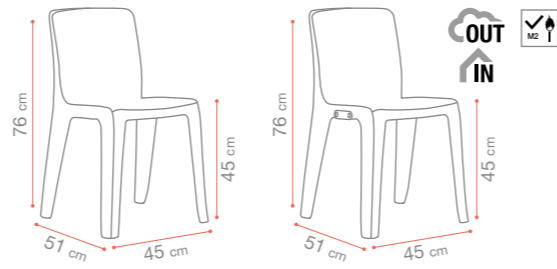

DENVER

Chaise - Chair - Stoel