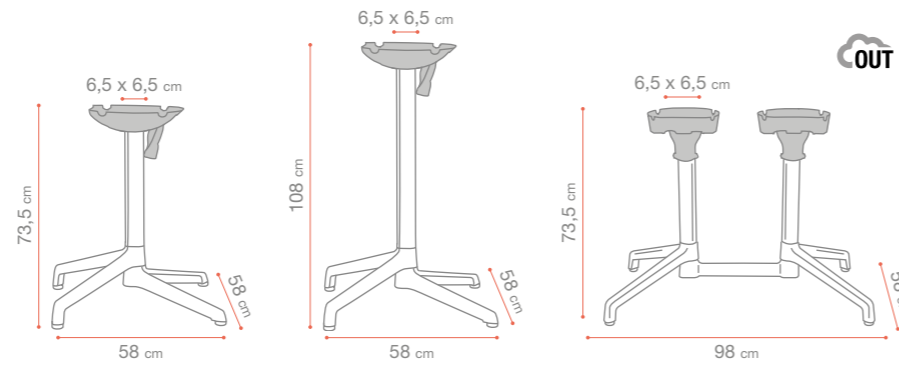

NEW

X2.O

Pied rabattable
Folding table legs
Inklapbare poten