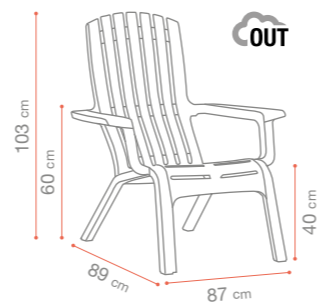

Polypropylène - Polypropylene - Polypropylen

SOMMAIRE - SUMMARY - OVERZICHT

CHAISES & FAUTEUILS OUTDOOR
CHAIR & ARMCHAIR OUTDOOR
STOEL & STOEL MET ARMLEUNING OUTDOOR

TABLES, PIEDS & PLATEAUX OUTDOOR
TABLE, LEGS, TOPS FOR OUTDOOR
TAFEL, POTEN & TAFELBLAD OUTDOOR