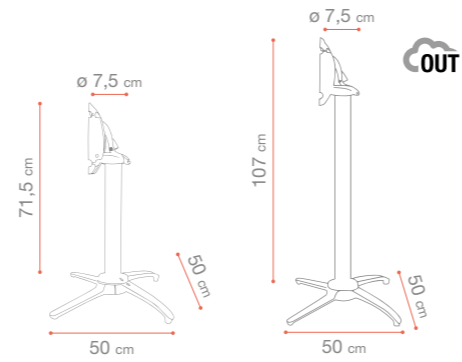

TABLES, PIEDS & PLATEAUX OUTDOOR

*TABLE, LEGS & TOPS
FOR OUTDOOR*

**TAFEL, TAFELPOTEN &
TAFELBLAD OUTDOOR**

NEW

QUATTRO

Pied auto-stabilisant
Table base self-stabilizing leg
Onderstel zelfstabiliserend

Aluminium