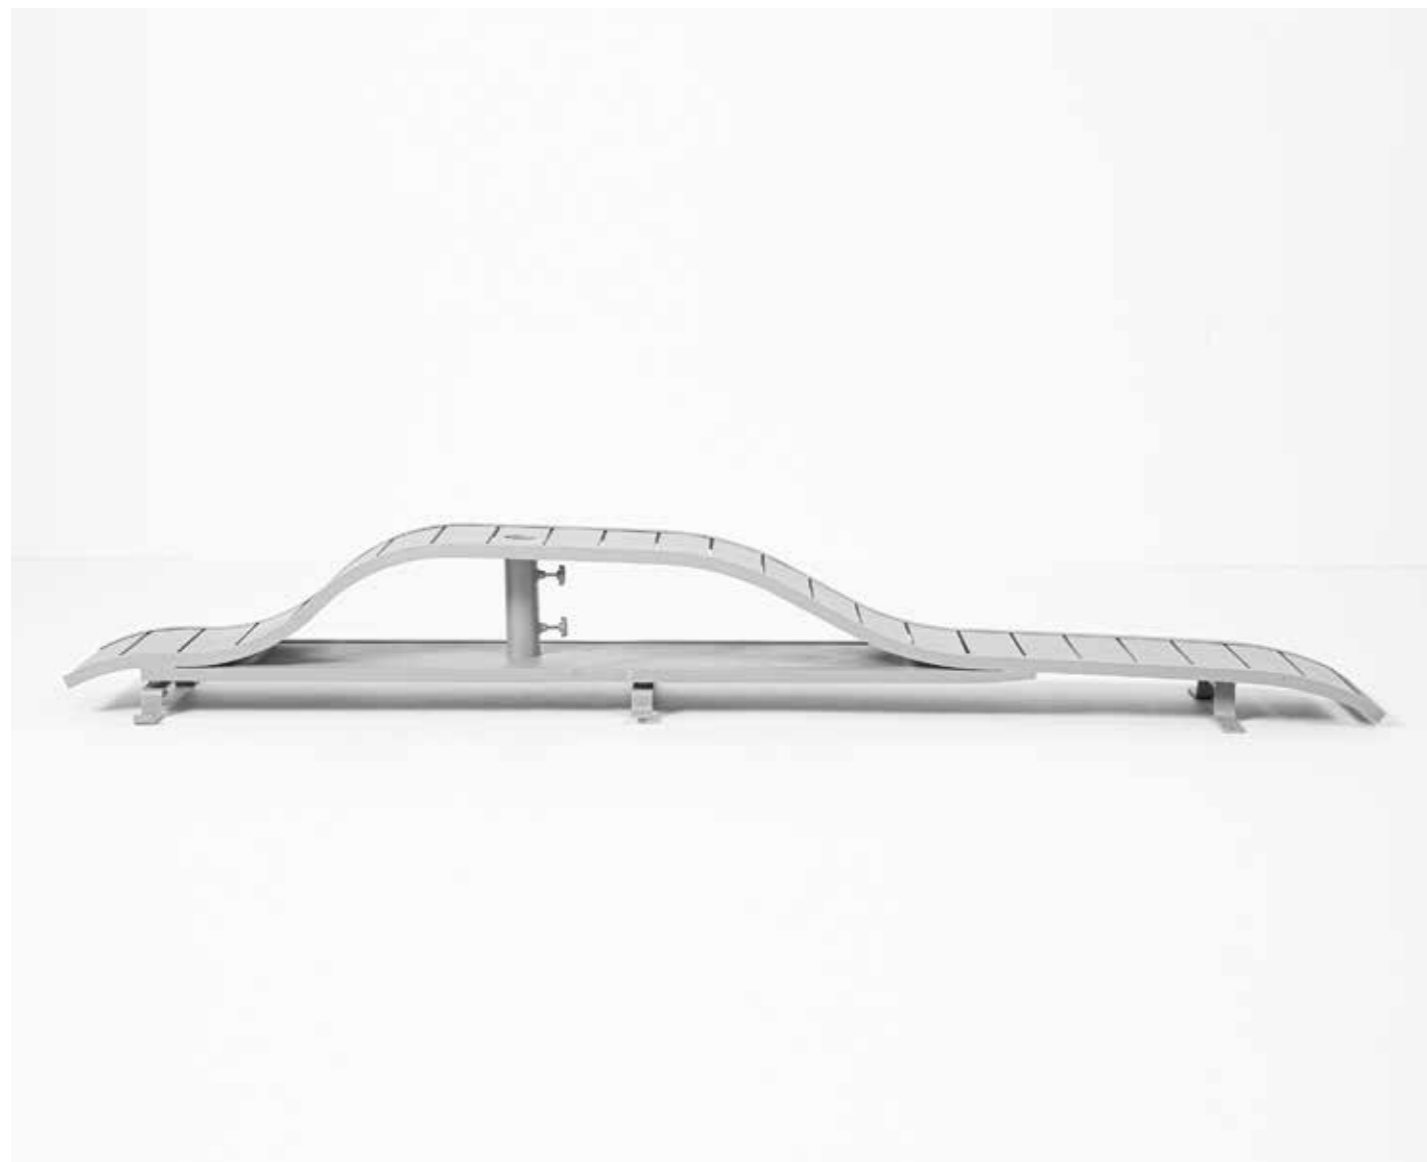

# SUNSET

Tablette - Shelf - Tablet

Aluminium