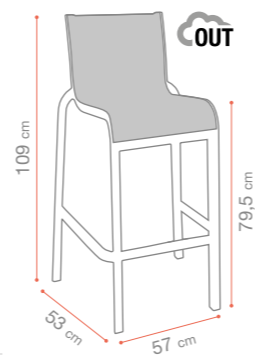

SUNSET

Chaise haute - Bar high chair - Barstoel