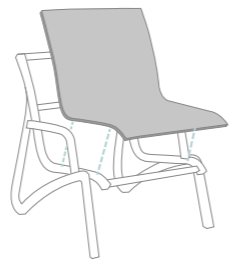

# SUNSET

Conversationnel fauteuil - *Lounge armchair* -  
Lounge stoel met armleuning

DURABLE  
SUSTAINABLE  
DUURZAAM

Textile PVC - *PVC Textile* - PVC Textiel

Composite high tech  
*High-tech composite*  
High-tech composiet