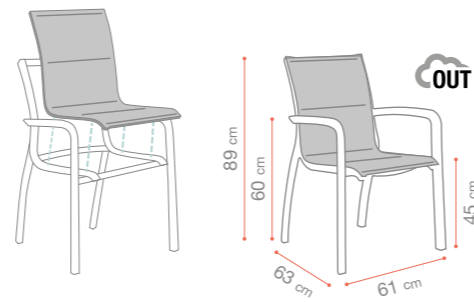

SUNSET CONFORT

Fauteuil - *Armchair* - Stoel met armleuning

DURABLE
SUSTAINABLE
DUURZAAM

Composite high tech - *High-tech composite* - High-tech composiet