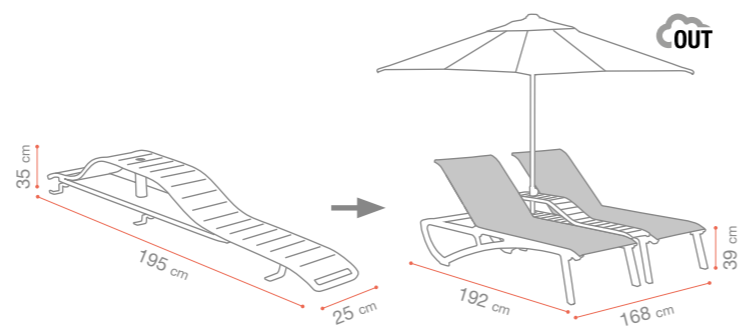

SUNSET

Tablette - Shelf - Tablet

Aluminium