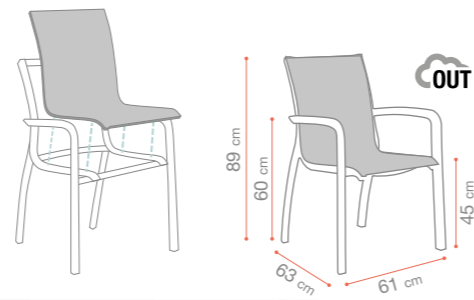

SUNSET

Fauteuil - *Armchair* - Stoel met armléuning

DURABLE
SUSTAINABLE
DUURZAAM