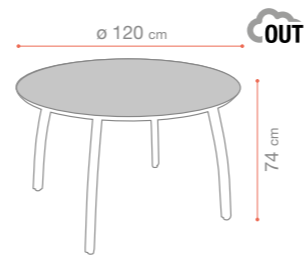

SUNSET

Table ronde - *Round table* - Ronde tafel