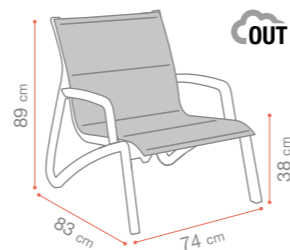

SUNSET CONFORT

Conversationnel fauteuil - Lounge armchair -
Lounge stoel met armleuning

DURABLE
SUSTAINABLE
DUURZAAM