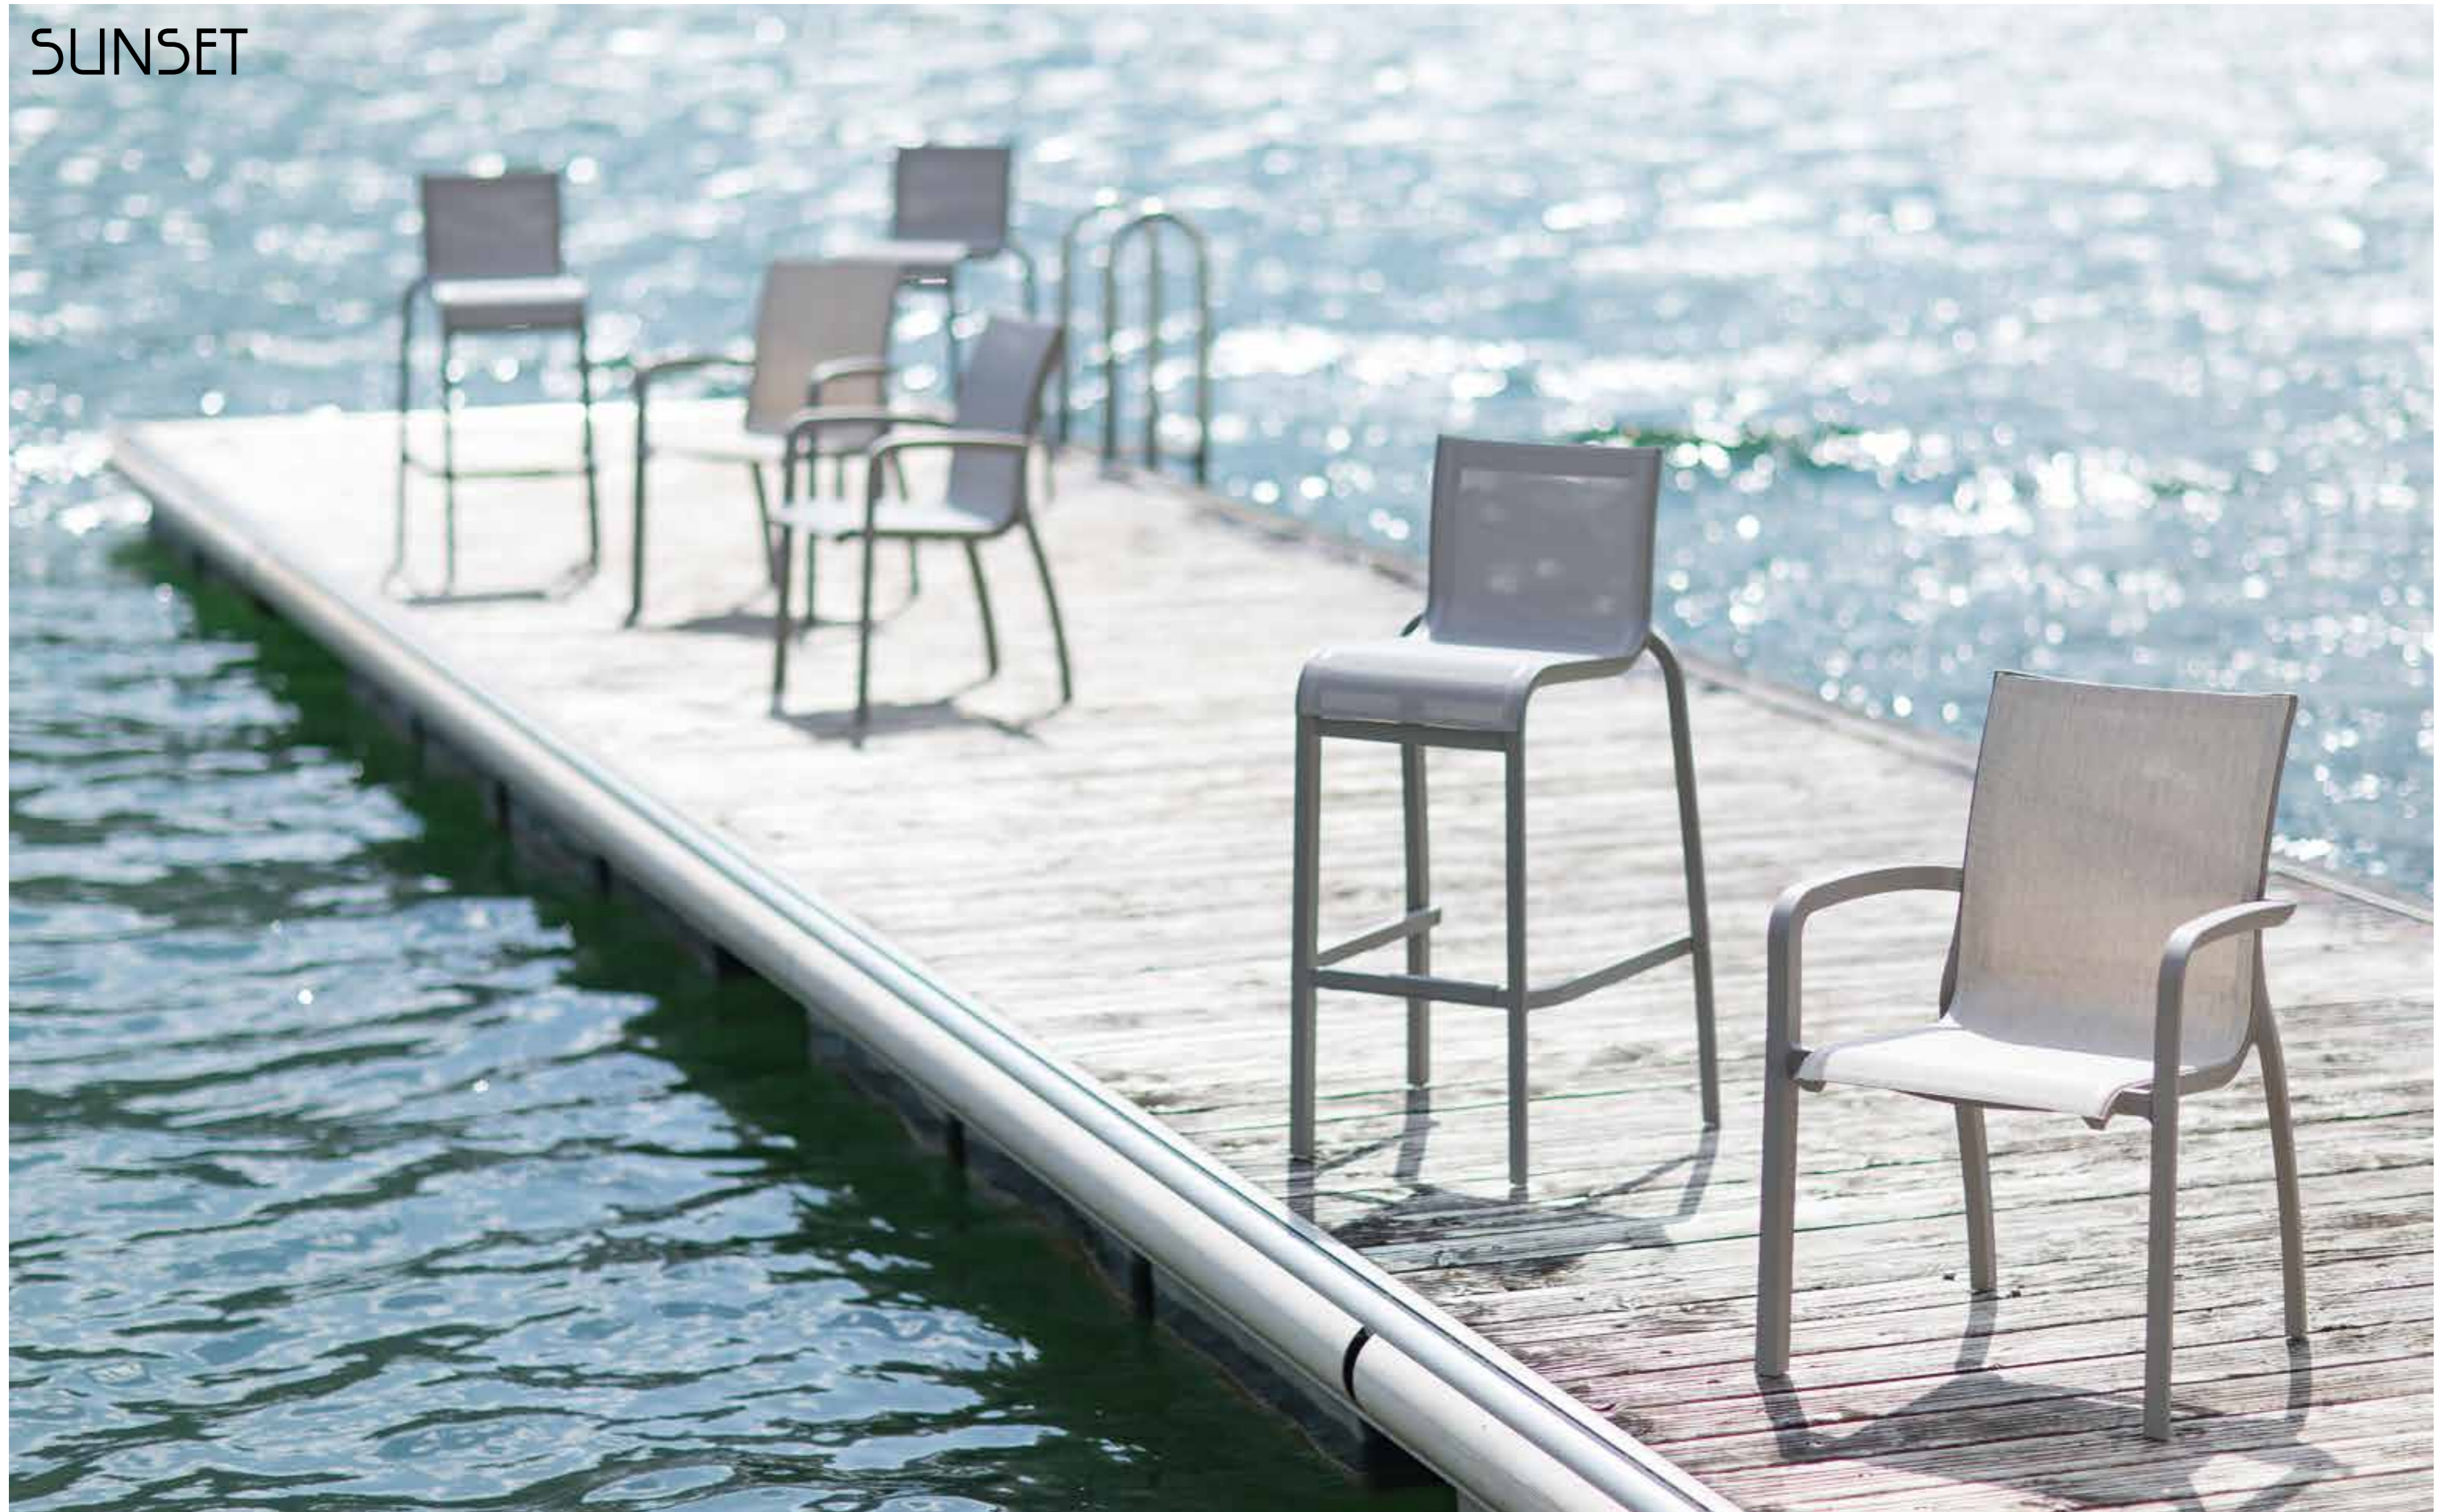

# SUNSET CONFORT

Conversationnel canapé - *Lounge sofa* -  
Lounge bank met armleuning

SUNSET