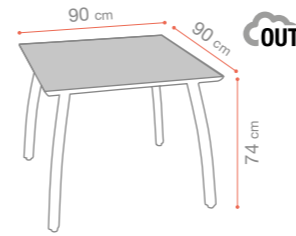

SUNSET

Table ronde - *Round table* - Ronde tafel