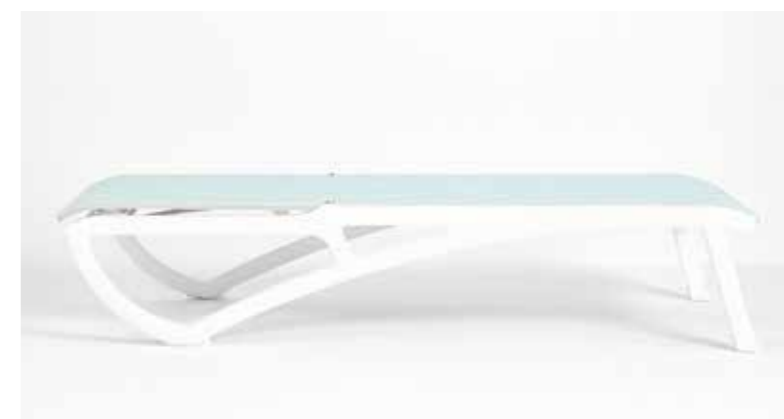

DURABLE
SUSTAINABLE
DUURZAAM

Textile PVC - PVC Textile - PVC Textiel

Composite high tech - High-tech composite
High-tech composiet