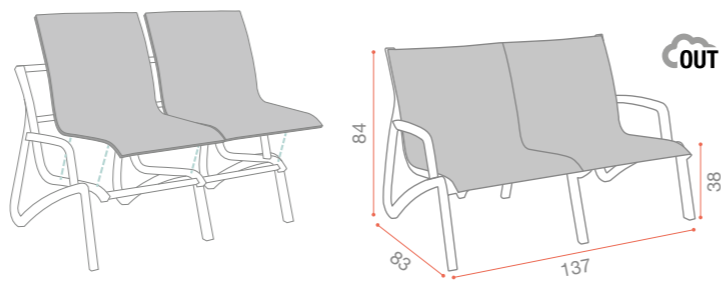

# SUNSET

Conversationnel fauteuil - *Lounge armchair* -  
Lounge stoel met armleuning

DURABLE  
SUSTAINABLE  
DUURZAAM

Textile PVC - *PVC Textile* - PVC Textiel

Composite high tech  
*High-tech composite*  
High-tech composiet

# SUNSET

Conversationnel canapé - *Lounge sofa* -  
Lounge bank met armleuning

DURABLE  
SUSTAINABLE  
DUURZAAM

Composite high tech - *High-tech composite*  
High-tech composiet

Textile PVC - *PVC Textile* - PVC Textiel