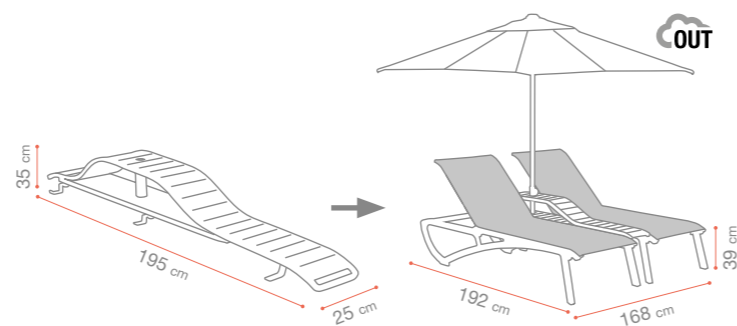

SUNSET

Tablette - Shelf - Tablet