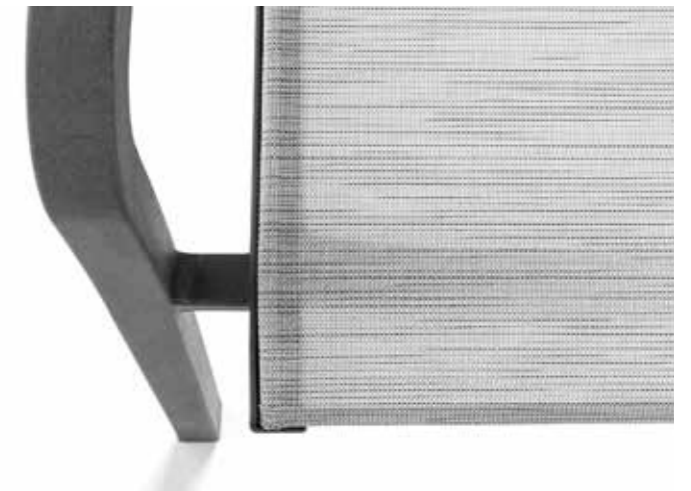

Composite high tech - *High-tech composite*
High-tech composiet

Textile PVC - *PVC Textile* - PVC Textiel