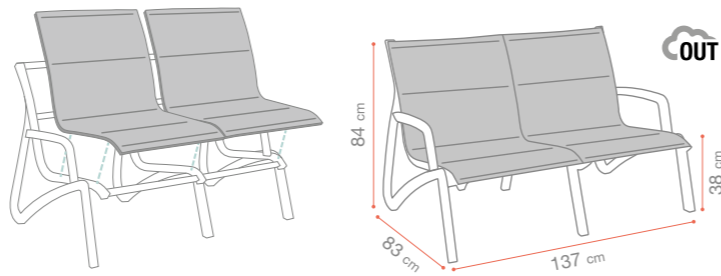

DURABLE - SUSTAINABLE - DUURZAAM

SUNSET CONFORT

Conversationnel canapé - *Lounge sofa* -
Lounge bank met armleuning