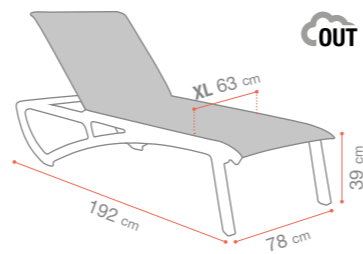

SUNSET

Bain de soleil - Sunlounger - Ligbedden

DURABLE
SUSTAINABLE
DUURZAAM

Textile PVC - PVC Textile - PVC Textiel

Composite high tech - High-tech composite
High-tech composiet

GREEN EDITION