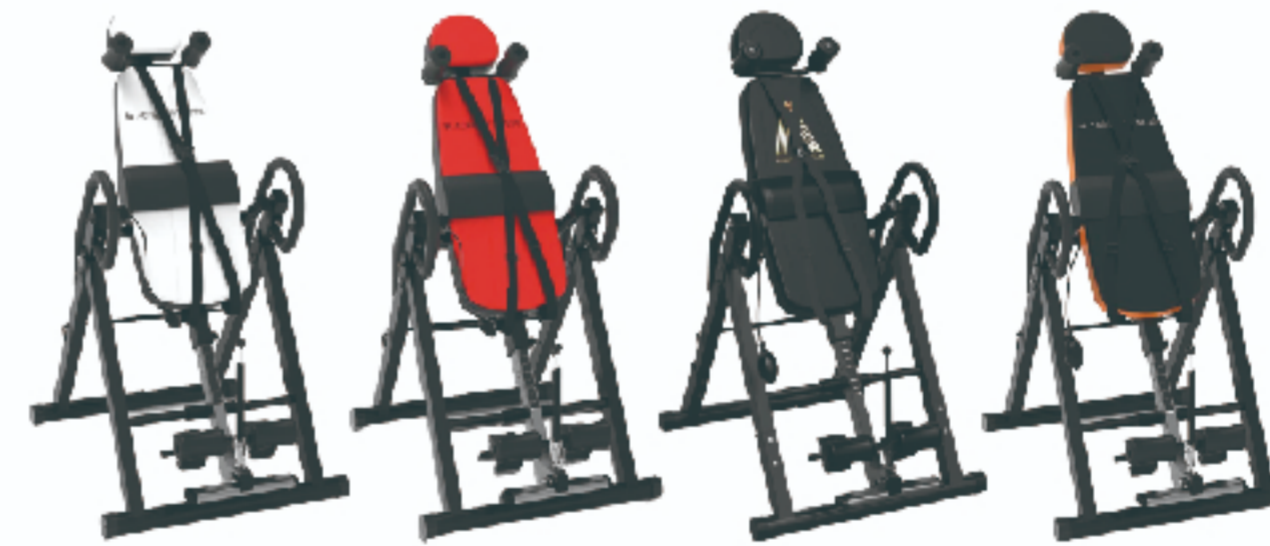

### INVERSION TABLE

COLOR	MAX WEIGHT	MAX HEIGHT	COST
Orange	175kg	79cm	\$199.00
Red			
Grey			
White			
Black			

BEST SELLING INVERSION TABLE ON AMAZON