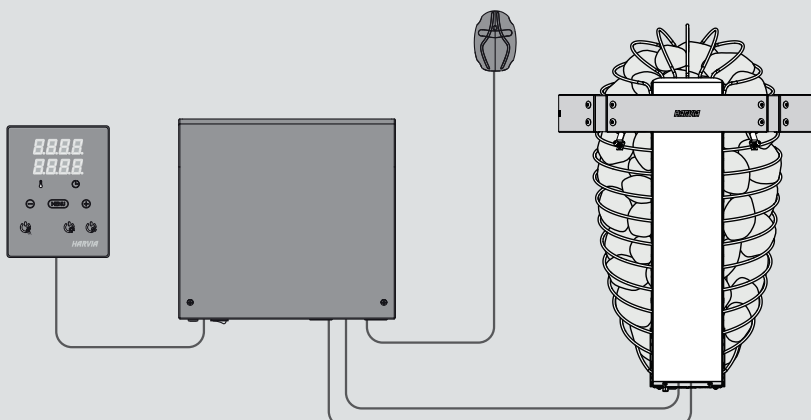

Sauna & Spa

Advanced technology

- The Harvia Spirit's advanced technology improves the sauna experience and increases the safety of the sauna and the sauna bather. The heater's integrated safety function **(1)** guarantees that it cannot be turned on if any items are placed on top of it, thereby ensuring that it is safe to start the heater remotely. The heater has two separate safety sensors; one monitors the heater and the other monitors the sauna's temperature to prevent overheating.
- The innovative air ventilation channel heats up the sauna fast and keeps the temperature steady **(2)**
- Integrated heat shields **(3)** on the front and back of the heater ensure safety near the heater, keep the structures of the sauna cool, and guide the steam upwards.
- The Harvia Spirit sauna heater meets US standards and has a product certificate for electric sauna heaters that ensure safe and reliable use of the heater (Electric dry-bath sauna heaters UL875).
- The Harvia Spirit was designed and manufactured in Finland, the birthplace of sauna. With a legacy of over 70 years in sauna and spa products, Harvia's expertise is embodied in the Harvia Spirit.

Technical data

Heater model	Product number	Output kW	Sauna room min-max. CuFt m ³	Width x Depth x Height inch mm	Weight lb kg	Stones max lb kg
Spirit SP60, 1ph	HSPE60U1M	6.0	177-294 5-8	15 x 13.1 x 29.5 385 x 334 x 750	28.8 13	110 50
Spirit SP80, 1ph	HSPE80U1M	8.0	177-431 5-12	15 x 13.1 x 29.5 385 x 334 x 750	28.8 13	110 50