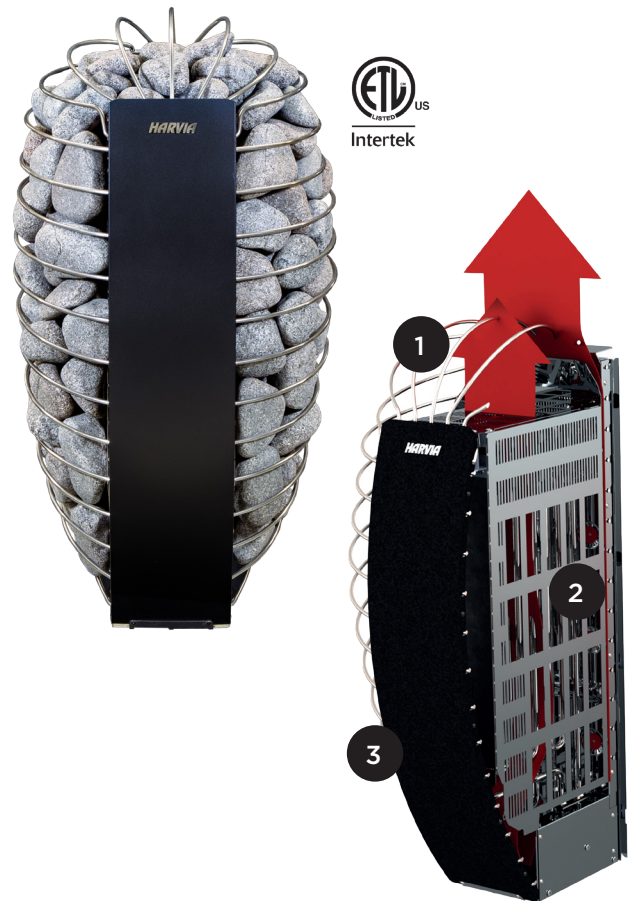

Sauna & Spa

Advanced technology

- The Harvia Spirit's advanced technology improves the sauna experience and increases the safety of the sauna and the sauna bather. The heater's integrated safety function **(1)** guarantees that it cannot be turned on if any items are placed on top of it, thereby ensuring that it is safe to start the heater remotely. The heater has two separate safety sensors; one monitors the heater and the other monitors the sauna's temperature to prevent overheating.
- The innovative air ventilation channel heats up the sauna fast and keeps the temperature steady **(2)**
- Integrated heat shields **(3)** on the front and back of the heater ensure safety near the heater, keep the structures of the sauna cool, and guide the steam upwards.
- The Harvia Spirit sauna heater meets US standards and has a product certificate for electric sauna heaters that ensure safe and reliable use of the heater (Electric dry-bath sauna heaters UL875).
- The Harvia Spirit was designed and manufactured in Finland, the birthplace of sauna. With a legacy of over 70 years in sauna and spa products, Harvia's expertise is embodied in the Harvia Spirit.