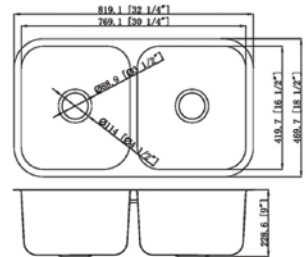

LZ-D2617-9 02

LZ-D2617-9

Undermount Single Bowl Kitchen Sink
Material: 304 Stainless Steel
Thickness: 16G
Finish: Brushed Satin
Attached With Noise Reduction Padding
Over Size: 26-5/8"x17-5/8"
Bowl Size: 24-5/8"x15-5/8"
Depth: 9"
Drain Opening: 3-1/2"

762 03

762

Undermount Single Bowl Kitchen Sink
 Material: 304 Stainless Steel
 Thickness: 16G
 Finish: Brushed Satin
 Attached With Noise Reduction Padding
 Over Size: 30" x 18-1/2"
 Bowl Size: 28" x 16-1/2"
 Depth: 9"
 Drain Opening: 3-1/2"

820X 04

820X

Undermount Double Bowl Kitchen Sink
 Material: 304 Stainless Steel
 Thickness: 16G
 Finish: Brushed Satin
 Attached With Noise Reduction Padding
 Over Size: 32-1/4" x 18-1/2"
 Bowl Size: 30-1/4" x 16-1/2" Each
 Depth: 9"
 Drain Opening: 3-1/2"

LZ-S3018-9 05

LZ-S3018-9

Undermount Double Bowl Kitchen Sink
 Material: 304 Stainless Steel
 Thickness: 16G
 Finish: Brushed Satin
 Attached With Noise Reduction Padding
 Over Size: 30" x 18"
 Bowl Size: 13-1/2" x 16"
 Depth: 9"
 Drain Opening: 3-1/2"