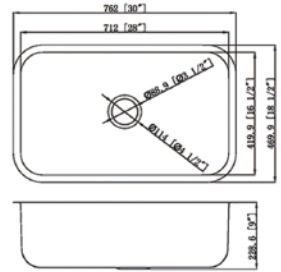

LZ-D2417-9 01

LZ-D2417-9

Undermount Single Bowl Kitchen Sink
Material: 304 Stainless Steel
Thickness: 16G
Finish: Brushed Satin
Attached With Noise Reduction Padding
Over Size: 24-5/8"x17-5/8"
Bowl Size: 22-5/8"x15-5/8"
Depth: 9"
Drain Opening: 3-1/2"

LZ-D2617-9 02

LZ-D2617-9

Undermount Single Bowl Kitchen Sink
Material: 304 Stainless Steel
Thickness: 16G
Finish: Brushed Satin
Attached With Noise Reduction Padding
Over Size: 26-5/8"x17-5/8"
Bowl Size: 24-5/8"x15-5/8"
Depth: 9"
Drain Opening: 3-1/2"

820X 04

820X

Undermount Double Bowl Kitchen Sink
 Material: 304 Stainless Steel
 Thickness: 16G
 Finish: Brushed Satin
 Attached With Noise Reduction Padding
 Over Size: 32-1/4" x 18-1/2"
 Bowl Size: 30-1/4" x 16-1/2" Each
 Depth: 9"
 Drain Opening: 3-1/2"

LZ-S3018-9 05

LZ-S3018-9

Undermount Double Bowl Kitchen Sink
 Material: 304 Stainless Steel
 Thickness: 16G
 Finish: Brushed Satin
 Attached With Noise Reduction Padding
 Over Size: 30" x 18"
 Bowl Size: 13-1/2" x 16"
 Depth: 9"
 Drain Opening: 3-1/2"