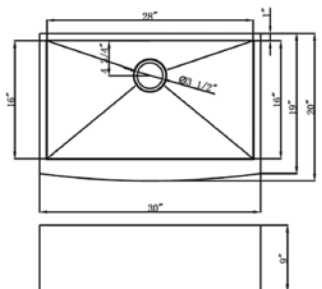

FA-3321 02

FA-3321

Ceramic Single Bowl Farmhouse Kitchen Sink
Material: Ceramic
Over Size: 32-1/2" x 20-3/4"
Bowl Size: 30" x 16-3/4"
Depth: 10"
Drain Opening: 3-1/2"

FA-3321D 03

FA-3321D

Ceramic Double Bowl Farmhouse Kitchen Sink
Material: Ceramic
Over Size: 32-1/2" x 20-3/4"
Bowl Size: 16-3/4" x 16-3/4" And 12" x 16-3/4"
Depth: 10"
Drain Opening: 3-1/2"

LZ-D3020-9-Q 03

LZ-D3020-9-Q

Single Bowl Farmhouse Kitchen Sink
Material: 304 Stainless Steel
Thickness: 16G
Finish: Brushed Satin
Attached With Noise Reduction Padding
Over Size: 30" x 20"
Bowl Size: 28" x 16"
Depth: 9"
Drain Opening: 3-1/2"

LZ-S3320-9-Q 06

LZ-S3320-9-Q

Double Bowl Farmhouse Kitchen Sink
Material: 304 Stainless Steel
Thickness: 16G
Finish: Brushed Satin
Attached With Noise Reduction Padding
Over Size: 33"x20"
Bowl Size: 15"x16" Each
Depth: 9"
Drain Opening: 3-1/2"

LZ-S3018-9 05

LZ-S3018-9

Undermount Double Bowl Kitchen Sink
 Material: 304 Stainless Steel
 Thickness: 16G
 Finish: Brushed Satin
 Attached With Noise Reduction Padding
 Over Size: 30" x 18"
 Bowl Size: 13-1/2" x 16"
 Depth: 9"
 Drain Opening: 3-1/2"