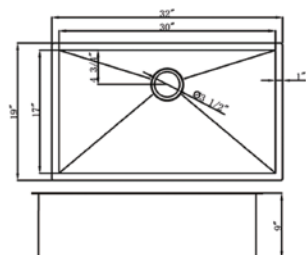

LZ-S3018-9 05

LZ-S3018-9

Undermount Double Bowl Kitchen Sink
 Material: 304 Stainless Steel
 Thickness: 16G
 Finish: Brushed Satin
 Attached With Noise Reduction Padding
 Over Size: 30" x 18"
 Bowl Size: 13-1/2" x 16"
 Depth: 9"
 Drain Opening: 3-1/2"

LZ-D3018-9 06

LZ-D3018-9

Undermount Single Bowl Kitchen Sink
 Material: 304 Stainless Steel
 Thickness: 16G
 Finish: Brushed Satin
 Attached With Noise Reduction Padding
 Over Size: 30" x 18"
 Bowl Size: 28" x 16"
 Depth: 9"
 Drain Opening: 3-1/2"

LZ-S3219-9 07

LZ-S3219-9

Undermount Double Bowl Kitchen Sink
 Material: 304 Stainless Steel
 Thickness: 16G
 Finish: Brushed Satin
 Attached With Noise Reduction Padding
 Over Size: 32" x 19"
 Bowl Size: 14-1/2" x 17" Each
 Depth: 9"
 Drain Opening: 3-1/2"

LZ-D3219-9 08

LZ-D3219-9

Undermount Single Bowl Kitchen Sink
 Material: 304 Stainless Steel
 Thickness: 16G
 Finish: Brushed Satin
 Attached With Noise Reduction Padding
 Over Size: 32" x 19"
 Bowl Size: 30" x 17"
 Depth: 9"
 Drain Opening: 3-1/2"