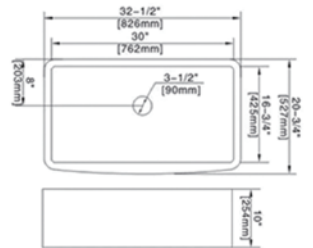

**Farmhouse
Sink**

CERAMIC AND STAIN STEEL FARMHOUSE SINK
(SINGLE AND DOUBLE)

FA-3021 01

FA-3021

Ceramic Single Bowl Farmhouse Kitchen Sink
Material: Ceramic
Over Size: 29-3/4" x 20-3/4"
Bowl Size: 27-1/4" x 16-3/4"
Depth: 10"
Drain Opening: 3-1/2"

FA-3321 02

FA-3321

Ceramic Single Bowl Farmhouse Kitchen Sink
Material: Ceramic
Over Size: 32-1/2" x 20-3/4"
Bowl Size: 30" x 16-3/4"
Depth: 10"
Drain Opening: 3-1/2"

FA-3321D 03

FA-3321D

Ceramic Double Bowl Farmhouse Kitchen Sink
Material: Ceramic
Over Size: 32-1/2" x 20-3/4"
Bowl Size: 16-3/4" x 16-3/4" And 12" x 16-3/4"
Depth: 10"
Drain Opening: 3-1/2"

LZ-S3320-9-Q 06

LZ-S3320-9-Q

Double Bowl Farmhouse Kitchen Sink
Material: 304 Stainless Steel
Thickness: 16G
Finish: Brushed Satin
Attached With Noise Reduction Padding
Over Size: 33"x20"
Bowl Size: 15"x16" Each
Depth: 9"
Drain Opening: 3-1/2"

LZ-S3018-9 05

LZ-S3018-9

Undermount Double Bowl Kitchen Sink
 Material: 304 Stainless Steel
 Thickness: 16G
 Finish: Brushed Satin
 Attached With Noise Reduction Padding
 Over Size: 30" x 18"
 Bowl Size: 13-1/2" x 16"
 Depth: 9"
 Drain Opening: 3-1/2"