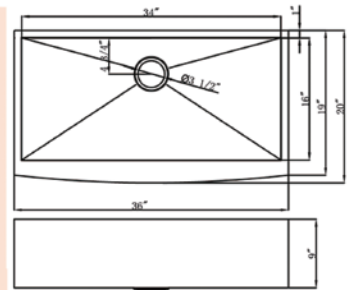

LZ-S3320-9-Q 06

LZ-S3320-9-Q

Double Bowl Farmhouse Kitchen Sink
Material: 304 Stainless Steel
Thickness: 16G
Finish: Brushed Satin
Attached With Noise Reduction Padding
Over Size: 33"x20"
Bowl Size: 15"x16" Each
Depth: 9"
Drain Opening: 3-1/2"

LZ-D3620-9-Q 07

LZ-D3620-9-Q

Single Bowl Farmhouse Kitchen Sink
Material: 304 Stainless Steel
Thickness: 16G
Finish: Brushed Satin
Attached With Noise Reduction Padding
Over Size: 36"x20"
Bowl Size: 34"x16"
Depth: 9"
Drain Opening: 3-1/2"

LZ-S3620-9-Q 08

LZ-S3620-9-Q

Double Bowl Farmhouse Kitchen Sink
Material: 304 Stainless Steel
Thickness: 16G
Finish: Brushed Satin
Attached With Noise Reduction Padding
Over Size: 36"x20"
Bowl Size: 16-1/2"x16" Each
Depth: 9"
Drain Opening: 3-1/2"

LZ-S3018-9 05

LZ-S3018-9

Undermount Double Bowl Kitchen Sink
 Material: 304 Stainless Steel
 Thickness: 16G
 Finish: Brushed Satin
 Attached With Noise Reduction Padding
 Over Size: 30" x 18"
 Bowl Size: 13-1/2" x 16"
 Depth: 9"
 Drain Opening: 3-1/2"