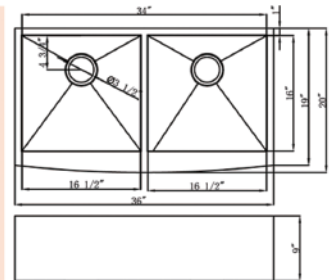

LZ-S3320-9-Q 06

LZ-S3320-9-Q

Double Bowl Farmhouse Kitchen Sink
Material: 304 Stainless Steel
Thickness: 16G
Finish: Brushed Satin
Attached With Noise Reduction Padding
Over Size: 33"x20"
Bowl Size: 15"x16" Each
Depth: 9"
Drain Opening: 3-1/2"

LZ-D3620-9-Q 07

LZ-D3620-9-Q

Single Bowl Farmhouse Kitchen Sink
Material: 304 Stainless Steel
Thickness: 16G
Finish: Brushed Satin
Attached With Noise Reduction Padding
Over Size: 36"x20"
Bowl Size: 34"x16"
Depth: 9"
Drain Opening: 3-1/2"

LZ-S3620-9-Q 08

LZ-S3620-9-Q

Double Bowl Farmhouse Kitchen Sink
Material: 304 Stainless Steel
Thickness: 16G
Finish: Brushed Satin
Attached With Noise Reduction Padding
Over Size: 36"x20"
Bowl Size: 16-1/2"x16" Each
Depth: 9"
Drain Opening: 3-1/2"

LZ-D2417-9 01

LZ-D2417-9

Undermount Single Bowl Kitchen Sink
Material: 304 Stainless Steel
Thickness: 16G
Finish: Brushed Satin
Attached With Noise Reduction Padding
Over Size: 24-5/8"x17-5/8"
Bowl Size: 22-5/8"x15-5/8"
Depth: 9"
Drain Opening: 3-1/2"