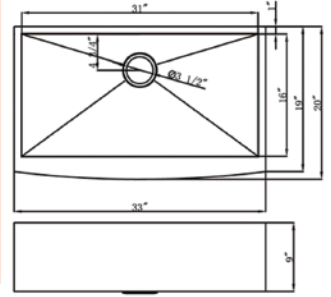

LZ-D3020-9-Q 03

LZ-D3020-9-Q

Single Bowl Farmhouse Kitchen Sink
Material: 304 Stainless Steel
Thickness: 16G
Finish: Brushed Satin
Attached With Noise Reduction Padding
Over Size: 30" x 20"
Bowl Size: 28" x 16"
Depth: 9"
Drain Opening: 3-1/2"

STAIN STEEL FARMHOUSE SINK AND UNDERMOUNT SINK
(SINGLE & DOUBLE)

LZ-D3620-9-Q 05

LZ-D3320-9-Q

Single Bowl Farmhouse Kitchen Sink
Material: 304 Stainless Steel
Thickness: 16G
Finish: Brushed Satin
Attached With Noise Reduction Padding
Over Size: 33"x20"
Bowl Size: 31"x16"
Depth: 9"
Drain Opening: 3-1/2"

LZ-S3320-9-Q 06

LZ-S3320-9-Q

Double Bowl Farmhouse Kitchen Sink
Material: 304 Stainless Steel
Thickness: 16G
Finish: Brushed Satin
Attached With Noise Reduction Padding
Over Size: 33"x20"
Bowl Size: 15"x16" Each
Depth: 9"
Drain Opening: 3-1/2"

LZ-S3620-9-Q 08

LZ-S3620-9-Q

Double Bowl Farmhouse Kitchen Sink
Material: 304 Stainless Steel
Thickness: 16G
Finish: Brushed Satin
Attached With Noise Reduction Padding
Over Size: 36"x20"
Bowl Size: 16-1/2"x16" Each
Depth: 9"
Drain Opening: 3-1/2"