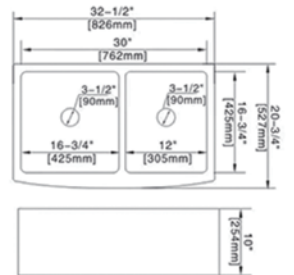

FA-3321 02

FA-3321

Ceramic Single Bowl Farmhouse Kitchen Sink
Material: Ceramic
Over Size: 32-1/2" x 20-3/4"
Bowl Size: 30" x 16-3/4"
Depth: 10"
Drain Opening: 3-1/2"

FA-3321D 03

FA-3321D

Ceramic Double Bowl Farmhouse Kitchen Sink
Material: Ceramic
Over Size: 32-1/2" x 20-3/4"
Bowl Size: 16-3/4" x 16-3/4" And 12" x 16-3/4"
Depth: 10"
Drain Opening: 3-1/2"

LZ-D3020-9-Q 03

LZ-D3020-9-Q

Single Bowl Farmhouse Kitchen Sink
Material: 304 Stainless Steel
Thickness: 16G
Finish: Brushed Satin
Attached With Noise Reduction Padding
Over Size: 30" x 20"
Bowl Size: 28" x 16"
Depth: 9"
Drain Opening: 3-1/2"

LZ-S3320-9-Q 06

LZ-S3320-9-Q

Double Bowl Farmhouse Kitchen Sink
Material: 304 Stainless Steel
Thickness: 16G
Finish: Brushed Satin
Attached With Noise Reduction Padding
Over Size: 33"x20"
Bowl Size: 15"x16" Each
Depth: 9"
Drain Opening: 3-1/2"

LZ-S3018-9 05

LZ-S3018-9

Undermount Double Bowl Kitchen Sink
 Material: 304 Stainless Steel
 Thickness: 16G
 Finish: Brushed Satin
 Attached With Noise Reduction Padding
 Over Size: 30" x 18"
 Bowl Size: 13-1/2" x 16"
 Depth: 9"
 Drain Opening: 3-1/2"