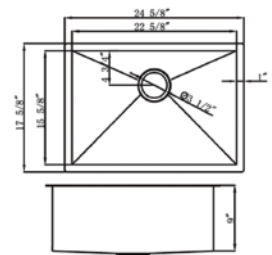

LZ-S3620-9-Q 08

LZ-S3620-9-Q

Double Bowl Farmhouse Kitchen Sink
Material: 304 Stainless Steel
Thickness: 16G
Finish: Brushed Satin
Attached With Noise Reduction Padding
Over Size: 36"x20"
Bowl Size: 16-1/2"x16" Each
Depth: 9"
Drain Opening: 3-1/2"

LZ-D2417-9 01

LZ-D2417-9

Undermount Single Bowl Kitchen Sink
Material: 304 Stainless Steel
Thickness: 16G
Finish: Brushed Satin
Attached With Noise Reduction Padding
Over Size: 24-5/8"x17-5/8"
Bowl Size: 22-5/8"x15-5/8"
Depth: 9"
Drain Opening: 3-1/2"

LZ-D2617-9 02

LZ-D2617-9

Undermount Single Bowl Kitchen Sink
Material: 304 Stainless Steel
Thickness: 16G
Finish: Brushed Satin
Attached With Noise Reduction Padding
Over Size: 26-5/8"x17-5/8"
Bowl Size: 24-5/8"x15-5/8"
Depth: 9"
Drain Opening: 3-1/2"

LZ-S3018-9 05

LZ-S3018-9

Undermount Double Bowl Kitchen Sink
 Material: 304 Stainless Steel
 Thickness: 16G
 Finish: Brushed Satin
 Attached With Noise Reduction Padding
 Over Size: 30" x 18"
 Bowl Size: 13-1/2" x 16"
 Depth: 9"
 Drain Opening: 3-1/2"