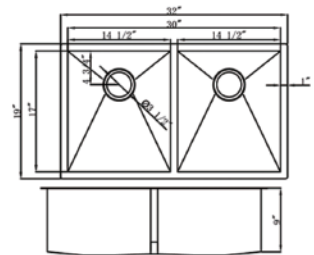

820X 04

820X

Undermount Double Bowl Kitchen Sink
 Material: 304 Stainless Steel
 Thickness: 16G
 Finish: Brushed Satin
 Attached With Noise Reduction Padding
 Over Size: 32-1/4" x 18-1/2"
 Bowl Size: 30-1/4" x 16-1/2" Each
 Depth: 9"
 Drain Opening: 3-1/2"

LZ-S3018-9 05

LZ-S3018-9

Undermount Double Bowl Kitchen Sink
 Material: 304 Stainless Steel
 Thickness: 16G
 Finish: Brushed Satin
 Attached With Noise Reduction Padding
 Over Size: 30" x 18"
 Bowl Size: 13-1/2" x 16"
 Depth: 9"
 Drain Opening: 3-1/2"

LZ-D3018-9 06

LZ-D3018-9

Undermount Single Bowl Kitchen Sink
 Material: 304 Stainless Steel
 Thickness: 16G
 Finish: Brushed Satin
 Attached With Noise Reduction Padding
 Over Size: 30" x 18"
 Bowl Size: 28" x 16"
 Depth: 9"
 Drain Opening: 3-1/2"

LZ-S3219-9 07

LZ-S3219-9

Undermount Double Bowl Kitchen Sink
 Material: 304 Stainless Steel
 Thickness: 16G
 Finish: Brushed Satin
 Attached With Noise Reduction Padding
 Over Size: 32" x 19"
 Bowl Size: 14-1/2" x 17" Each
 Depth: 9"
 Drain Opening: 3-1/2"