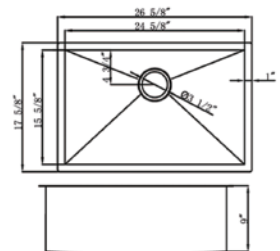

LZ-S3620-9-Q 08

LZ-S3620-9-Q

Double Bowl Farmhouse Kitchen Sink
Material: 304 Stainless Steel
Thickness: 16G
Finish: Brushed Satin
Attached With Noise Reduction Padding
Over Size: 36"x20"
Bowl Size: 16-1/2"x16" Each
Depth: 9"
Drain Opening: 3-1/2"

LZ-D2417-9 01

LZ-D2417-9

Undermount Single Bowl Kitchen Sink
Material: 304 Stainless Steel
Thickness: 16G
Finish: Brushed Satin
Attached With Noise Reduction Padding
Over Size: 24-5/8"x17-5/8"
Bowl Size: 22-5/8"x15-5/8"
Depth: 9"
Drain Opening: 3-1/2"

LZ-D2617-9 02

LZ-D2617-9

Undermount Single Bowl Kitchen Sink
Material: 304 Stainless Steel
Thickness: 16G
Finish: Brushed Satin
Attached With Noise Reduction Padding
Over Size: 26-5/8"x17-5/8"
Bowl Size: 24-5/8"x15-5/8"
Depth: 9"
Drain Opening: 3-1/2"

LZ-S3018-9 05

LZ-S3018-9

Undermount Double Bowl Kitchen Sink
 Material: 304 Stainless Steel
 Thickness: 16G
 Finish: Brushed Satin
 Attached With Noise Reduction Padding
 Over Size: 30" x 18"
 Bowl Size: 13-1/2" x 16"
 Depth: 9"
 Drain Opening: 3-1/2"