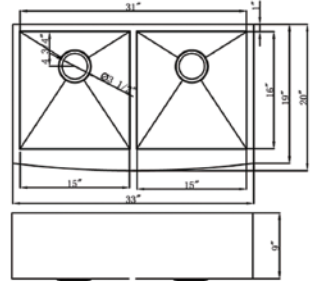

LZ-D3020-9-Q 03

LZ-D3020-9-Q

Single Bowl Farmhouse Kitchen Sink
Material: 304 Stainless Steel
Thickness: 16G
Finish: Brushed Satin
Attached With Noise Reduction Padding
Over Size: 30" x 20"
Bowl Size: 28" x 16"
Depth: 9"
Drain Opening: 3-1/2"

STAIN STEEL FARMHOUSE SINK AND UNDERMOUNT SINK
(SINGLE & DOUBLE)

LZ-D3620-9-Q 05

LZ-D3320-9-Q

Single Bowl Farmhouse Kitchen Sink
Material: 304 Stainless Steel
Thickness: 16G
Finish: Brushed Satin
Attached With Noise Reduction Padding
Over Size: 33"x20"
Bowl Size: 31"x16"
Depth: 9"
Drain Opening: 3-1/2"

LZ-S3320-9-Q 06

LZ-S3320-9-Q

Double Bowl Farmhouse Kitchen Sink
Material: 304 Stainless Steel
Thickness: 16G
Finish: Brushed Satin
Attached With Noise Reduction Padding
Over Size: 33"x20"
Bowl Size: 15"x16" Each
Depth: 9"
Drain Opening: 3-1/2"

LZ-S3620-9-Q 08

LZ-S3620-9-Q

Double Bowl Farmhouse Kitchen Sink
Material: 304 Stainless Steel
Thickness: 16G
Finish: Brushed Satin
Attached With Noise Reduction Padding
Over Size: 36"x20"
Bowl Size: 16-1/2"x16" Each
Depth: 9"
Drain Opening: 3-1/2"