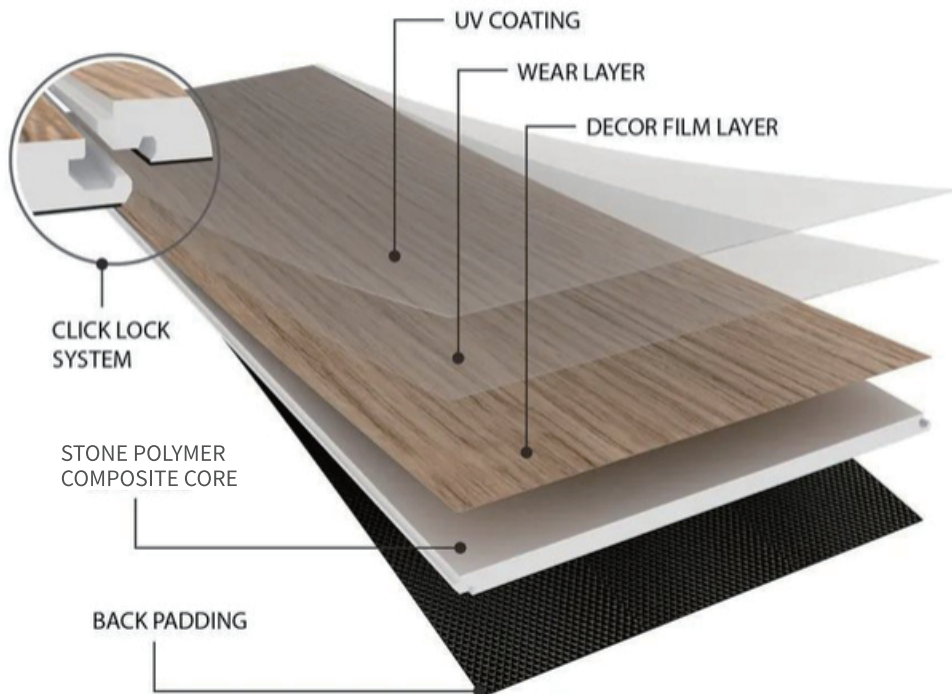

~ # L6811 ~

~ # TY 1001 ~

~ # TY 1003 ~

~ # TY 8002 ~

TY 1017

TY 1010

FLOORING STRUCTURE

**Undermount
Stain Steel Sink**

**Farmhouse
Sink**

CERAMIC AND STAIN STEEL FARMHOUSE SINK
(SINGLE AND DOUBLE)

FA-3021 01

FA-3021

Ceramic Single Bowl Farmhouse Kitchen Sink
Material: Ceramic
Over Size: 29-3/4" x 20-3/4"
Bowl Size: 27-1/4" x 16-3/4"
Depth: 10"
Drain Opening: 3-1/2"

LZ-D3020-9-Q 03

LZ-D3020-9-Q

Single Bowl Farmhouse Kitchen Sink
Material: 304 Stainless Steel
Thickness: 16G
Finish: Brushed Satin
Attached With Noise Reduction Padding
Over Size: 30" x 20"
Bowl Size: 28" x 16"
Depth: 9"
Drain Opening: 3-1/2"

LZ-S3320-9-Q 06

LZ-S3320-9-Q

Double Bowl Farmhouse Kitchen Sink
Material: 304 Stainless Steel
Thickness: 16G
Finish: Brushed Satin
Attached With Noise Reduction Padding
Over Size: 33"x20"
Bowl Size: 15"x16" Each
Depth: 9"
Drain Opening: 3-1/2"