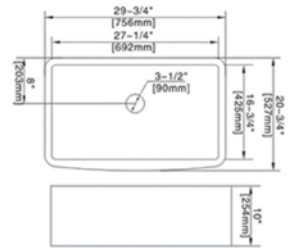

**Farmhouse
Sink**

CERAMIC AND STAIN STEEL FARMHOUSE SINK
(SINGLE AND DOUBLE)

FA-3021 01

FA-3021

Ceramic Single Bowl Farmhouse Kitchen Sink
Material: Ceramic
Over Size: 29-3/4" x 20-3/4"
Bowl Size: 27-1/4" x 16-3/4"
Depth: 10"
Drain Opening: 3-1/2"

FA-3321 02

FA-3321

Ceramic Single Bowl Farmhouse Kitchen Sink
Material: Ceramic
Over Size: 32-1/2" x 20-3/4"
Bowl Size: 30" x 16-3/4"
Depth: 10"
Drain Opening: 3-1/2"

FA-3321D 03

FA-3321D

Ceramic Double Bowl Farmhouse Kitchen Sink
Material: Ceramic
Over Size: 32-1/2" x 20-3/4"
Bowl Size: 16-3/4" x 16-3/4" And 12" x 16-3/4"
Depth: 10"
Drain Opening: 3-1/2"

LZ-S3320-9-Q 06

LZ-S3320-9-Q

Double Bowl Farmhouse Kitchen Sink
Material: 304 Stainless Steel
Thickness: 16G
Finish: Brushed Satin
Attached With Noise Reduction Padding
Over Size: 33"x20"
Bowl Size: 15"x16" Each
Depth: 9"
Drain Opening: 3-1/2"

LZ-S3018-9 05

LZ-S3018-9

Undermount Double Bowl Kitchen Sink
 Material: 304 Stainless Steel
 Thickness: 16G
 Finish: Brushed Satin
 Attached With Noise Reduction Padding
 Over Size: 30" x 18"
 Bowl Size: 13-1/2" x 16"
 Depth: 9"
 Drain Opening: 3-1/2"