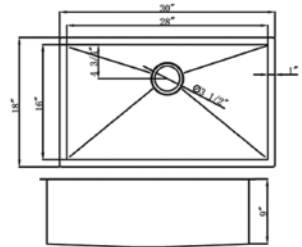

820X 04

820X

Undermount Double Bowl Kitchen Sink
 Material: 304 Stainless Steel
 Thickness: 16G
 Finish: Brushed Satin
 Attached With Noise Reduction Padding
 Over Size: 32-1/4" x 18-1/2"
 Bowl Size: 30-1/4" x 16-1/2" Each
 Depth: 9"
 Drain Opening: 3-1/2"

LZ-S3018-9 05

LZ-S3018-9

Undermount Double Bowl Kitchen Sink
 Material: 304 Stainless Steel
 Thickness: 16G
 Finish: Brushed Satin
 Attached With Noise Reduction Padding
 Over Size: 30" x 18"
 Bowl Size: 13-1/2" x 16"
 Depth: 9"
 Drain Opening: 3-1/2"

LZ-D3018-9 06

LZ-D3018-9

Undermount Single Bowl Kitchen Sink
 Material: 304 Stainless Steel
 Thickness: 16G
 Finish: Brushed Satin
 Attached With Noise Reduction Padding
 Over Size: 30" x 18"
 Bowl Size: 28" x 16"
 Depth: 9"
 Drain Opening: 3-1/2"

LZ-S3219-9 07

LZ-S3219-9

Undermount Double Bowl Kitchen Sink
 Material: 304 Stainless Steel
 Thickness: 16G
 Finish: Brushed Satin
 Attached With Noise Reduction Padding
 Over Size: 32" x 19"
 Bowl Size: 14-1/2" x 17" Each
 Depth: 9"
 Drain Opening: 3-1/2"