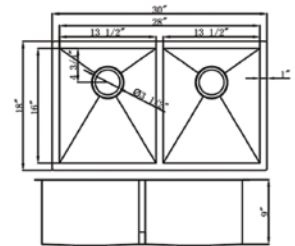

820X 04

820X

Undermount Double Bowl Kitchen Sink
 Material: 304 Stainless Steel
 Thickness: 16G
 Finish: Brushed Satin
 Attached With Noise Reduction Padding
 Over Size: 32-1/4" x 18-1/2"
 Bowl Size: 30-1/4" x 16-1/2" Each
 Depth: 9"
 Drain Opening: 3-1/2"

LZ-S3018-9 05

LZ-S3018-9

Undermount Double Bowl Kitchen Sink
 Material: 304 Stainless Steel
 Thickness: 16G
 Finish: Brushed Satin
 Attached With Noise Reduction Padding
 Over Size: 30" x 18"
 Bowl Size: 13-1/2" x 16"
 Depth: 9"
 Drain Opening: 3-1/2"

LZ-D3018-9 06

LZ-D3018-9

Undermount Single Bowl Kitchen Sink
 Material: 304 Stainless Steel
 Thickness: 16G
 Finish: Brushed Satin
 Attached With Noise Reduction Padding
 Over Size: 30" x 18"
 Bowl Size: 28" x 16"
 Depth: 9"
 Drain Opening: 3-1/2"

LZ-S3219-9 07

LZ-S3219-9

Undermount Double Bowl Kitchen Sink
 Material: 304 Stainless Steel
 Thickness: 16G
 Finish: Brushed Satin
 Attached With Noise Reduction Padding
 Over Size: 32" x 19"
 Bowl Size: 14-1/2" x 17" Each
 Depth: 9"
 Drain Opening: 3-1/2"