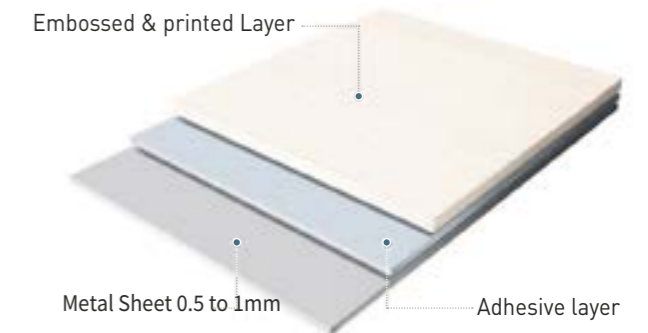

Technical Information

Transform Your Space with Lamet's Versatile Solutions - not just flat but formed

Revitalise any environment effortlessly with Lamet products, a perfect choice for rapid on-site installations that minimise downtime. Our offerings are highly sought after in various settings—be it hotels, retail spaces, washrooms, student accommodations. The lightweight and ultra-thin characteristics make Lamet products a preferred option for any commercial use.

Lamet provides an expansive array of effects, ranging from solid colors and metallics to leather, fabric, and natural textures like wood, stone, and marble. Our innovative, patent-pending application process ensures quick and flawless installation on an array of surfaces, even those with intricate details or 3D elements. Experience the perfect blend of flexibility and durability, only with Lamet.

Product Structure

Our stretchable architectural film is a printed film with adhesive

1. Embossed & printed film layer (vinyl-chloride plastic)
2. Simplified adhesive (acrylic plastic)
3. Metal Sheet 0.5mm standard up to 1mm

The above is a representative structure of the Lamet product. The embossed and printed layer may be slightly different for each series.

Easy and quick to install

Our ready-embossed and printed layer surface features grid grooves that facilitate air-release between the film and the metal. This ingenious design allows for quick and straightforward application on both large and intricate surfaces. The grooves ensure that any trapped air is released as the film adheres to the metal, resulting in a higher-quality finish. Plus, with our products coming pre-laminated, you can complete your installation in mere minutes. And rest assured, as long as the provided dimensions are accurate, the precision of our manufacturing process ensures a perfect fit with an accuracy of 0.5mm.

EA Type adhesive layer