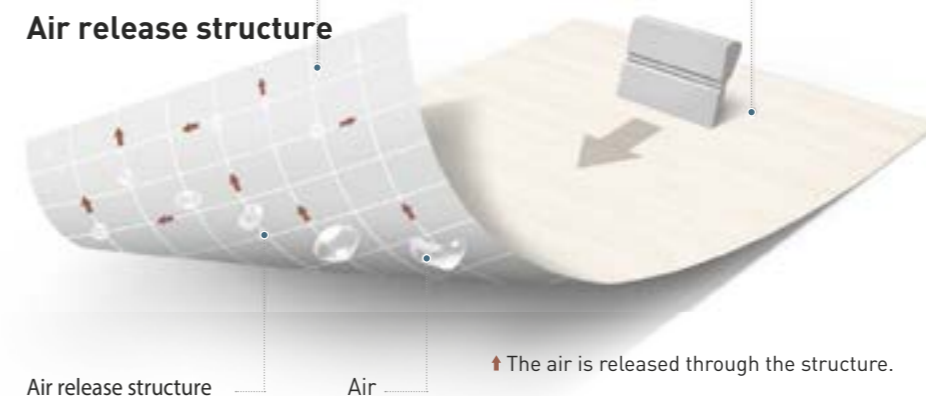

Air release structure

Essential Collection: Elegance Within Reach

Our Essential Collection delivers high-quality and style in a cost-effective manner, suitable for various applications such as walls and furniture. With durability extending up to 5 years and permanent adhesive options, this collection offers a refined transformation for your interiors.

Signature Collection: The Epitome of Luxury

Indulge in the exceptional quality of our Signature Collection, designed for those who demand nothing less than the best. Offering a broad range of customisation options and a durability that stands the test of time—up to 10 years—this premium collection sets the standard for luxury and elegance.

RECYCLE | RECUPERATE | RECOVER | REUSE