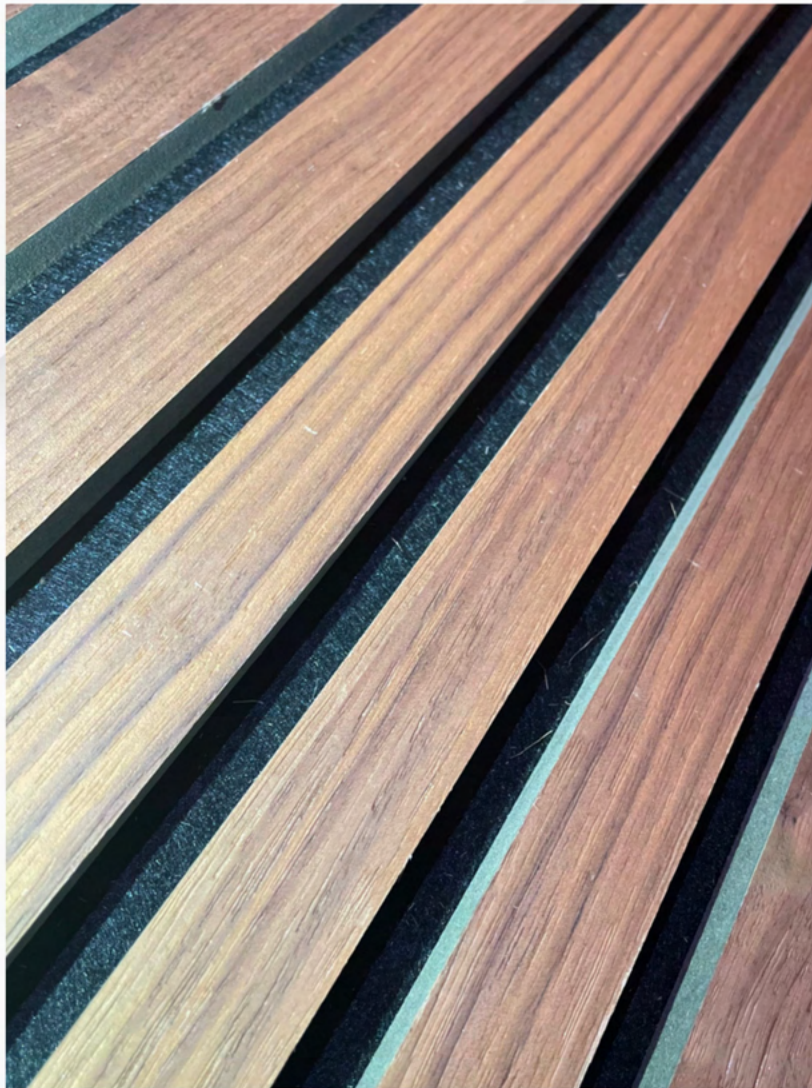

Embrace Change: with our Easy Fit solution