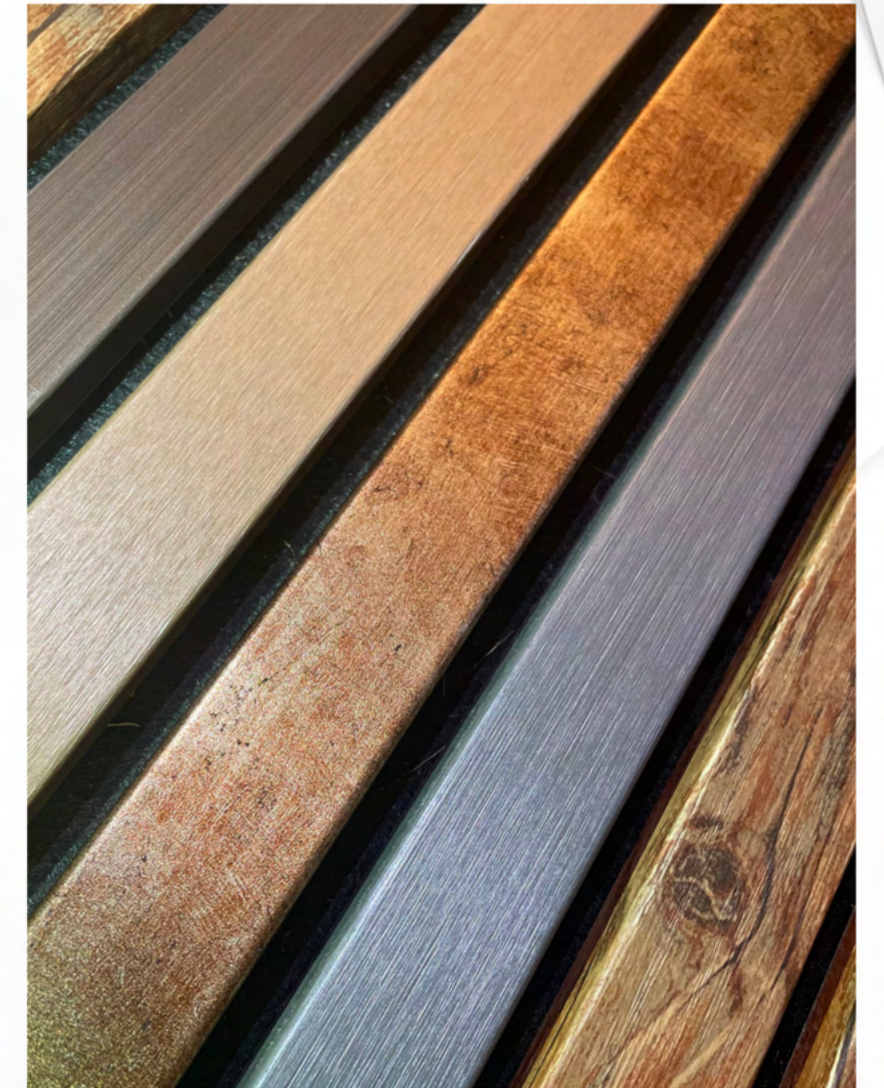

Designed to integrate flawlessly with existing wooden acoustic panels, this revolutionary product offers a refreshing makeover for existing or new interiors without the complexities of a full renovation. Lamet's innovative 'Easy Fit Wall Slats' elegantly enhance existing wooden acoustic panels, redefining sustainability in interior design. By increasing the existing slat width by 1.2mm and reducing the inter-slat gap, we offer a sleek, updated aesthetic.

Furthermore, the option to clip over not just one but two existing slats or even three, creating a greater width of Wall Slat, providing a striking visual upgrade and a multitude of new design possibilities.