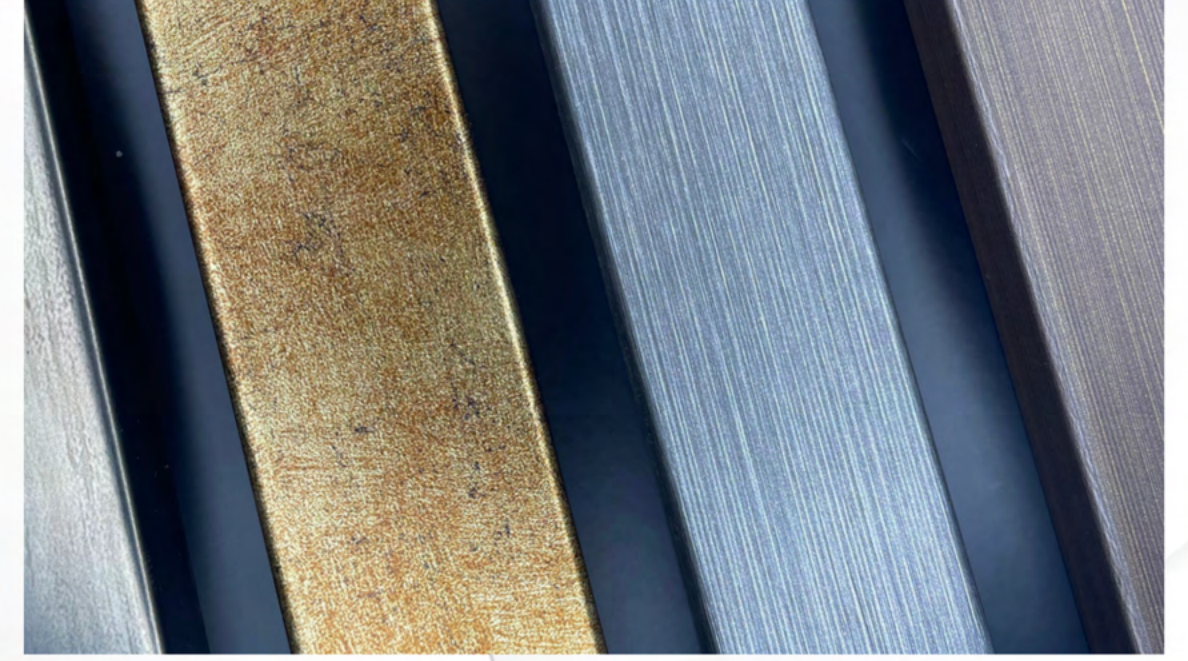

What finishes are available?

With access to over 100 bespoke finishes, including authentic wood grains, luxurious metallics, rustic stone textures, and elegant fabrics, each crafted to perfection, allowing for an unparalleled customisation of your space.