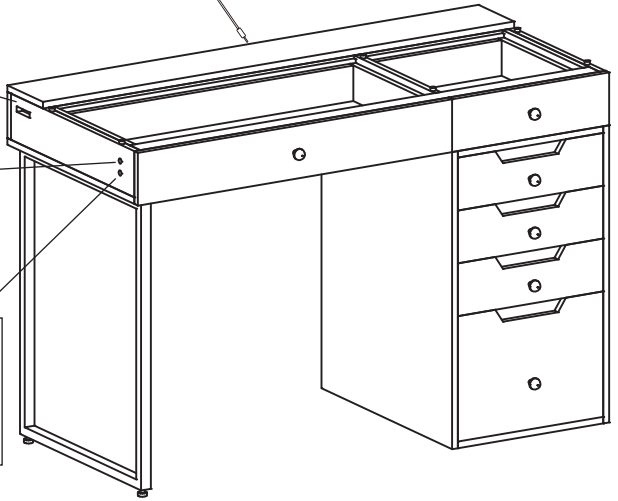

ACCESSORIES ITEMS

Handle

Screw

Adapter