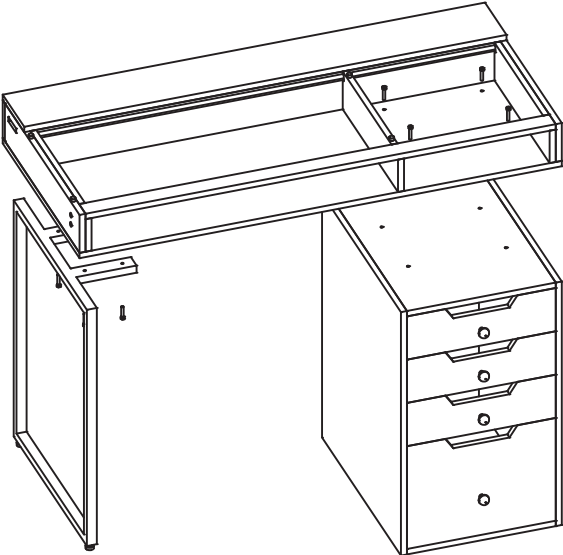

①

②

③

STEP 1.

STEP 2.

USB Port ←

Short Press: Turn on/off the light

Short Press:
Color Change (Normal light+RGB light)