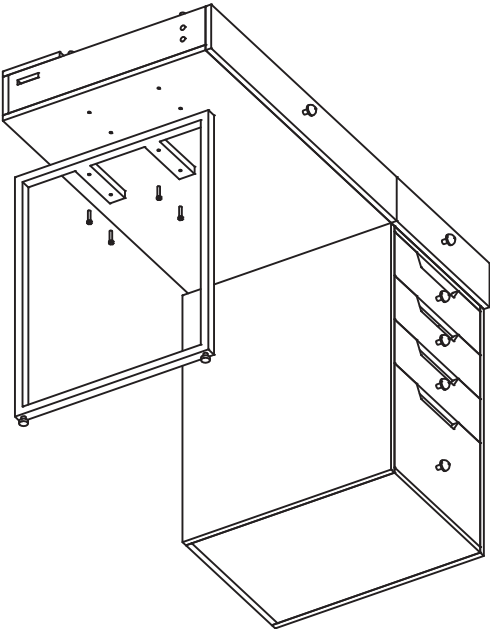

①

②

③

STEP 1.

STEP 2.

USB Port ←

Short Press: Turn on/off the light

Short Press:
Color Change (Normal light+RGB light)