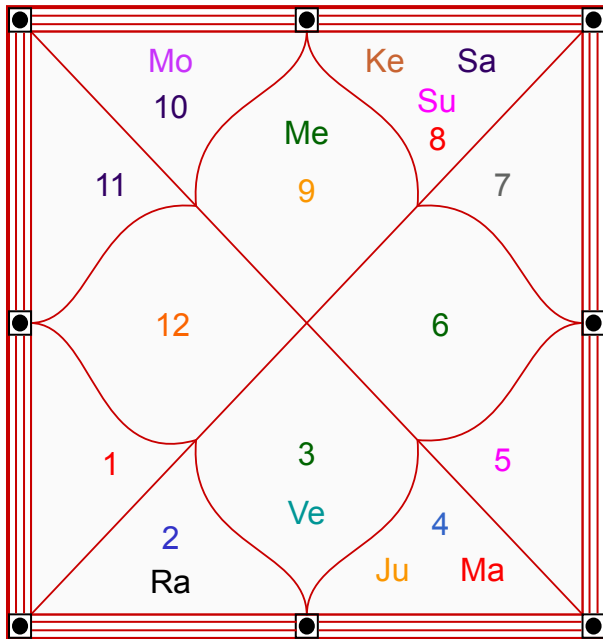

Email: care@pandit.com

**Moon Chart**

**Varsh Moon Chart**

**Navamsa Chart**

**Varsh Navamsa Chart**

### Friendship Table

	Sun	Mon	Mar	Mer	Jup	Ven	Sat
Sun	---	Friend	Enemy	Enemy	Neutral	Neutral	Enemy
Moon	Friend	---	Neutral	Friend	Enemy	Enemy	Friend
Mars	Enemy	Neutral	---	Enemy	Friend	Friend	Enemy
Mercury	Enemy	Friend	Enemy	---	Neutral	Neutral	Enemy
Jupiter	Neutral	Enemy	Friend	Neutral	---	Enemy	Neutral
Venus	Neutral	Enemy	Friend	Neutral	Enemy	---	Neutral
Saturn	Enemy	Friend	Enemy	Enemy	Neutral	Neutral	---