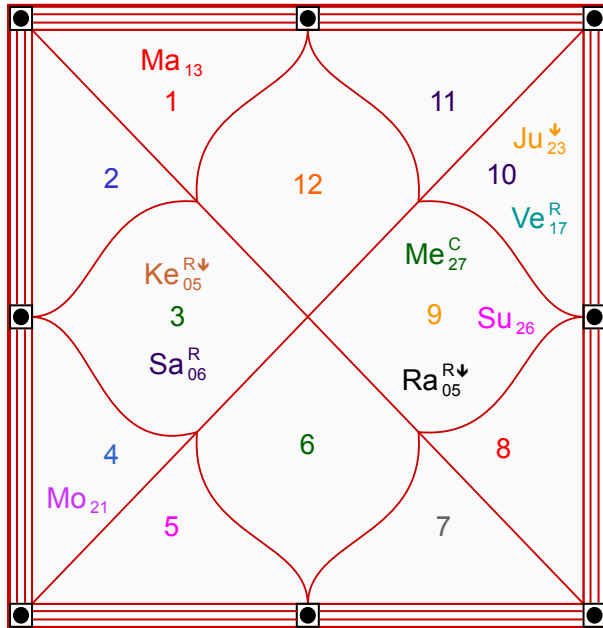

Natal

Progressed

Nak	Pad	Degree	Sign	R	C	Planet	R	C	Sign	Degree	Pad	Nak
Revati	1	18:55:35	Pis			Asc			Vir	27:18:05	2	Chitra
P Sadha	4	26:08:06	Sag			Sun			Sag	26:08:06	4	P Sadha
Aslesa	2	20:53:31	Can			Mon			Aqu	17:29:36	4	Satbisha
Asvini	4	12:37:35	Ari			Mar			Pis	12:25:30	3	U Bhad
U Sadha	1	26:42:18	Sag		C	Mer		C	Sag	14:27:52	1	P Sadha
Sravna	4	22:58:23	Cap			Jup			Sco	19:40:05	1	Jyestha
Sravna	3	16:50:31	Cap	R		Ven			Sco	09:20:26	2	Anuradha
Mrgsra	4	06:19:01	Gem	R		Sat		C	Sag	18:24:55	2	P Sadha
Moola	2	05:00:22	Sag	R		Rah			Can	02:37:51	4	Punrvsu
Mrgsra	4	05:00:22	Gem	R		Ket			Cap	02:37:51	2	U Sadha
Chitra	4	04:03:29	Lib			Mu		C	Sag	18:55:35	2	P Sadha

R-Retrograde S-Stationary
C- Combust D-Deep Combust
Rahu : True

Lahiri Ayanamsa : 24:07:08

Lagna-Chalit