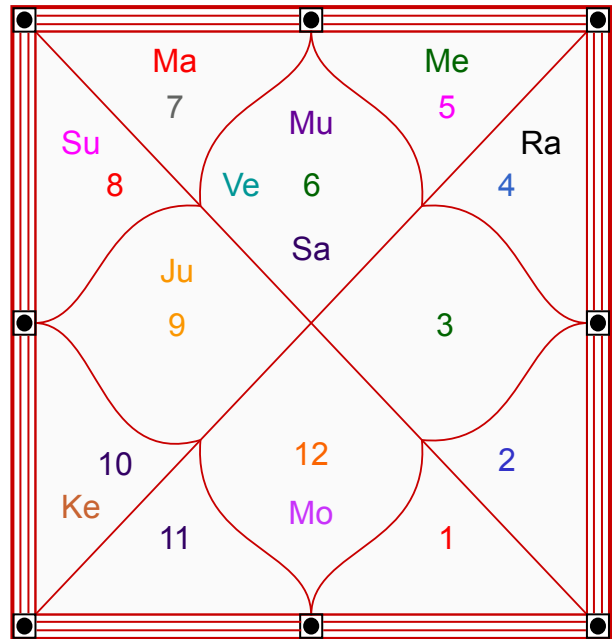

Email: care@pandit.com

**Moon Chart**

**Varsh Moon Chart**

**Navamsa Chart**

**Varsh Navamsa Chart**

### Friendship Table

	Sun	Mon	Mar	Mer	Jup	Ven	Sat
Sun	---	Friend	Enemy	Enemy	Neutral	Neutral	Enemy
Moon	Friend	---	Neutral	Friend	Enemy	Enemy	Friend
Mars	Enemy	Neutral	---	Enemy	Friend	Friend	Enemy
Mercury	Enemy	Friend	Enemy	---	Neutral	Neutral	Enemy
Jupiter	Neutral	Enemy	Friend	Neutral	---	Enemy	Neutral
Venus	Neutral	Enemy	Friend	Neutral	Enemy	---	Neutral
Saturn	Enemy	Friend	Enemy	Enemy	Neutral	Neutral	---