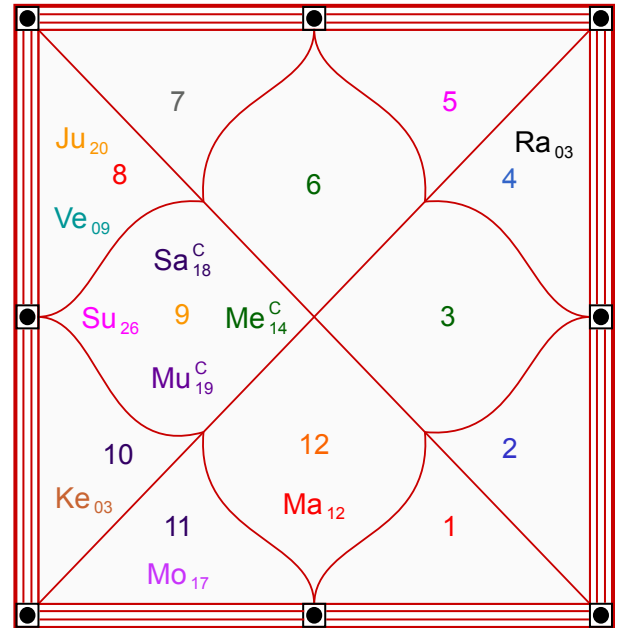

Varsh Lagna Chart

Pandit.com

Astrology | Numerology | Vastu Shastra

Phone: +91-70351-70351

Email: care@pandit.com