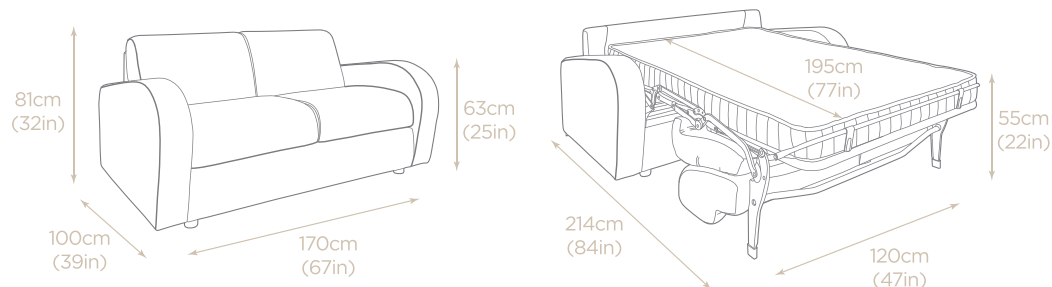

Feel good, sleep well.™

Recyclable steel frame

FSC certified wood

Sustainable e-Fibre

Helping protect wildlife