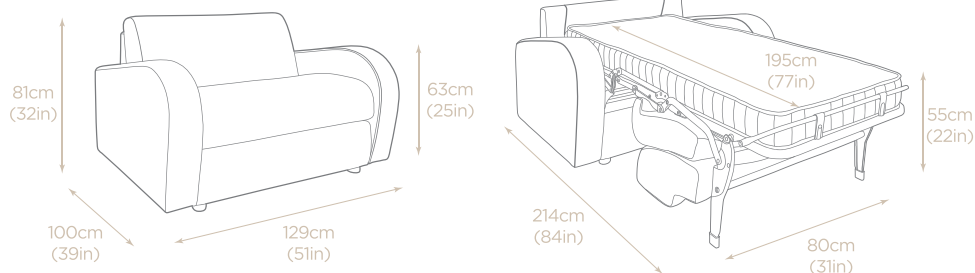

Features

- Available in a choice of 5 premium fabrics.
- Luxury deep fibre wrapped seat fillings for extra cosiness.
- British made with a lifetime frame guarantee.
- Luxury deep sprung core mattress.
- Sustainable e-Fibre comfort layers help to create a temperature controlled sleeping environment.
- 100% foam free mattress.
- Unique roll-out mechanism – no need to remove seat or back cushions.
- Featuring sustainably sourced, recyclable materials helping to reduce landfill waste.
- Lifetime frame guarantee. 5 year guarantee on your mattress, on seat and back cushions, and folding mechanism.