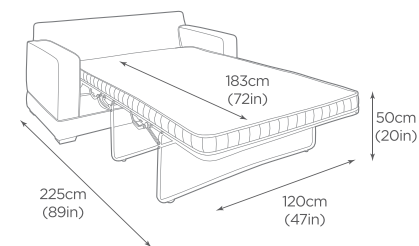

Features

- Available in a choice of 5 premium fabrics.
- Fibre wrapped seat fillings for extra cosiness.
- Soft fibre filled back cushions.
- Walnut finish feet.
- British made with a lifetime frame guarantee.
- Sprung bed base for extra support and comfort.
- 100% foam free mattress.
- Sustainable e-Fibre comfort layers help to create a temperature controlled sleeping environment.
- Micro e-Pocket mattress with over 1600* individual springs.
  *Equivalent to 2000 in a 5ft mattress
- Featuring sustainably sourced, recyclable materials helping to reduce landfill waste.
- Lifetime frame guarantee. 5 year guarantee on your mattress, on seat and back cushions, and folding mechanism.