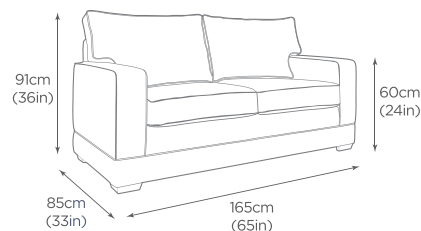

Packed size 170 x 87 x 77cm (1.14m³)
Sofa bed weight 65kg

Mattress Size & Product Code

W120 x L183 x D9cm*
Micro e-Pocket 972200

*Metric and imperial sizes are not exact equivalents
There can be a tolerance of +/- 2cm (+/- 0.8ins) with all quoted measurements.

Seat Size

Seat depth 49cm
Seat height 46cm
Width between arms 129cm

Certifications

Tested and certified by UKAS accredited testing houses.

Fabric

BS EN 5852: Part 1 FR Requirement

Mattress

BS EN 597-1 - FR Requirement
BS EN 597-2 - FR Requirement
BS 7177:2008 Domestic - FR Requirement

Fillings

BS EN 5852: Part 2 FR Requirements

Product is sold subject to Jay-Be® standard terms and conditions.
See full terms at jaybe.com/legal

JAY-BE
Sleep Smart

Product codes

Sofa bed A50122--

Features

- Available in a choice of 5 premium fabrics.
- Fibre wrapped seat fillings for extra cosiness.
- Soft fibre filled back cushions.
- Walnut finish feet.
- British made with a lifetime frame guarantee.
- Sprung bed base for extra support and comfort.
- 100% foam free mattress.
- Sustainable e-Fibre comfort layers help to create a temperature controlled sleeping environment.
- Micro e-Pocket mattress with over 1600* individual springs.
*Equivalent to 2000 in a 5ft mattress
- Featuring sustainably sourced, recyclable materials helping to reduce landfill waste.
- Lifetime frame guarantee. 5 year guarantee on your mattress, on seat and back cushions, and folding mechanism.