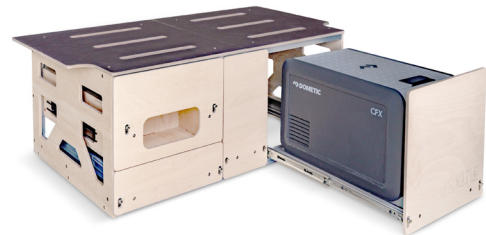

Dometic Hydration

Stay refreshed and clean with our integrated water system. Featuring a rechargeable tap and two 11L Dometic Water Jugs, the Kitle Multi ensures you have a reliable water source wherever your adventures take you.

Organized and Accessible

Store your crockery, essentials and cutlery in the thoughtfully designed slide-out kitchen and cutlery drawers. For the ultimate in versatility, our interchangeable storage box drawers double as everyday storage solutions when you're not in camping mode.