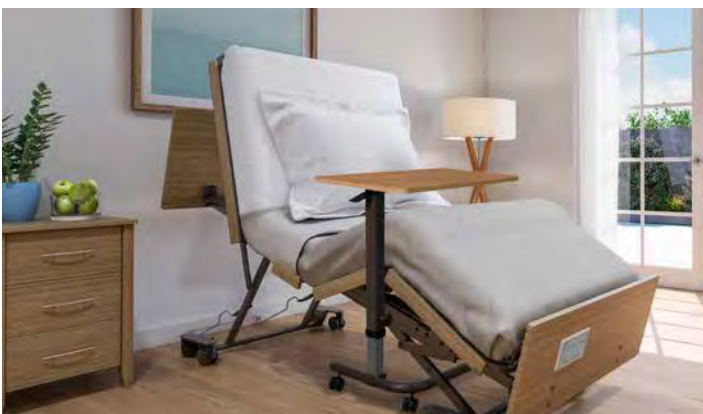

OVERBED TABLES

Lightweight mobile table positions easily over the lifestyle community beds.

Shown Over Bed Table with Gunmetal Frame & Sublime Teak Laminate Top BEA006705