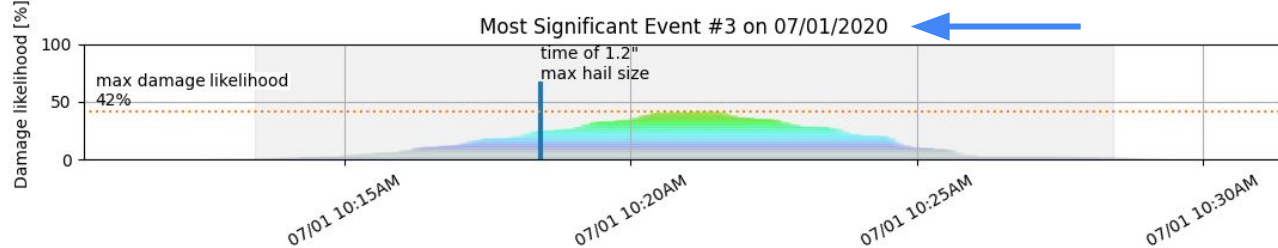

Automated GWG Timelines report generated for: John Doe

Report spans:
1/1/2020 - 1/31/2021
*all times reported in UTC

Full address for location of
interest:
123 Main St.
Some City, MO 12345

Claim/reference #:

Need help interpreting this report?
Try our walkthrough [here](#) or contact us
via [email](#) or our [website](#).

For more detailed analysis please see
our [GWG Insights reports](#).

Ganson Weather Group - 816.263.8761
[Gansonweathergroup.com](https://www.gansonweathergroup.com)

© Copyright 2023
Ganson Weather Group, LLC. All rights reserved.