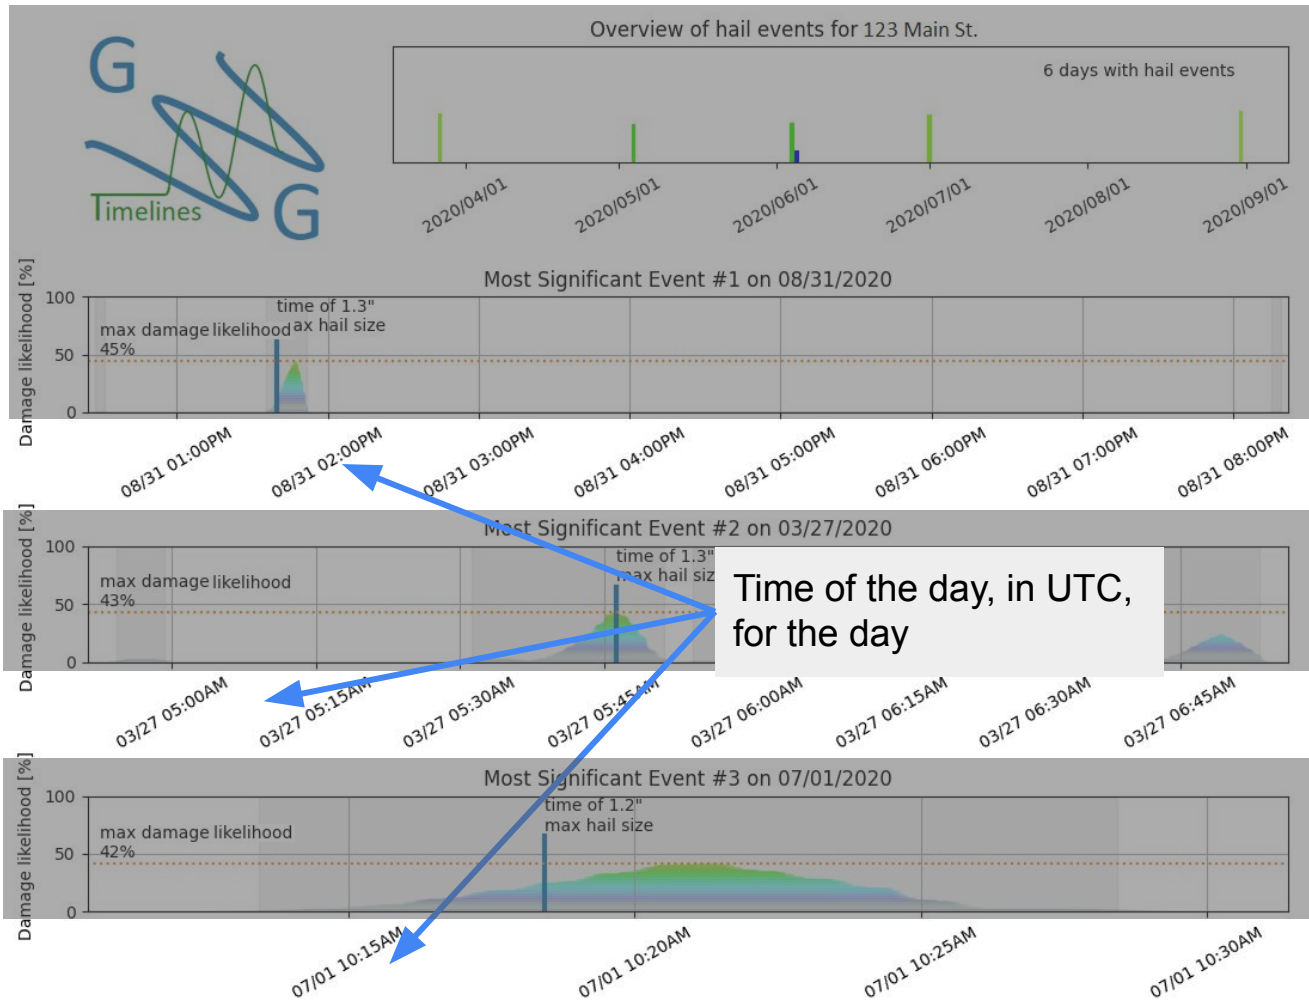

Automated GWG Timelines report generated for: John Doe

Report spans:
1/1/2020 - 1/31/2021
*all times reported in UTC

Full address for location of
interest:
123 Main St.
Some City, MO 12345

Claim/reference #: _____

Need help interpreting this report?
Try our walkthrough [here](#) or contact us
via [email](#) or our [website](#).

For more detailed analysis please see
our [GWG Insights reports](#).

Ganson Weather Group - 816.263.8761
[Gansonweathergroup.com](https://www.gansonweathergroup.com)

© Copyright 2023
Ganson Weather Group, LLC. All rights reserved.