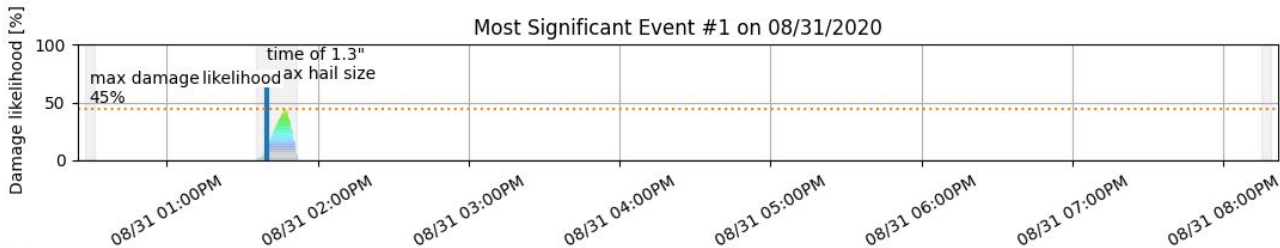

### Overview of hail events for 123 Main St.

Report spans: 1/1/2020 - 1/31/2021  
\*all times reported in UTC

Full address for location of interest:  
123 Main St.  
Some City, MO 12345

Claim/reference #: \_\_\_\_\_