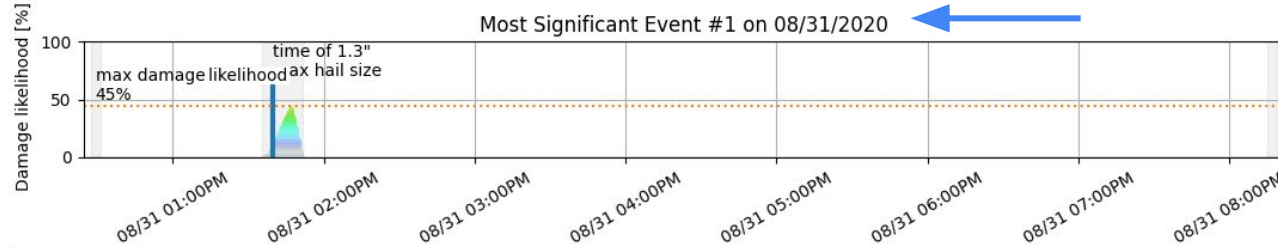

Automated GWG Timelines report generated for: John Doe

Report spans:
1/1/2020 - 1/31/2021
*all times reported in UTC

Full address for location of
interest:
123 Main St.
Some City, MO 12345

Claim/reference #:

Need help interpreting this report?
Try our walkthrough [here](#) or contact us
via [email](#) or our [website](#).

For more detailed analysis please see
our [GWG Insights reports](#).

Ganson Weather Group - 816.263.8761
[Gansonweathergroup.com](https://www.gansonweathergroup.com)

© Copyright 2023
Ganson Weather Group, LLC. All rights reserved.