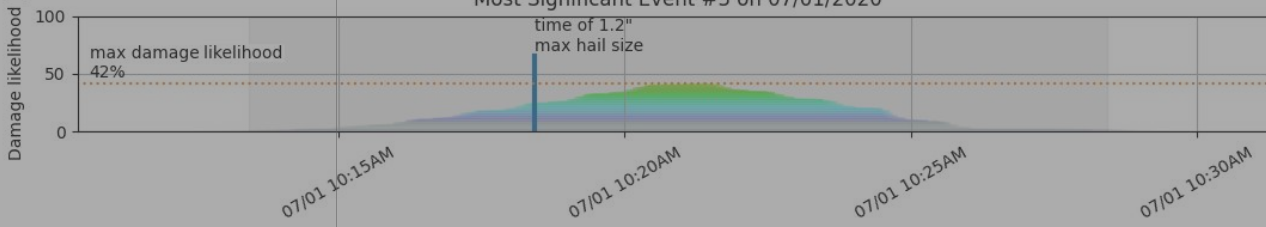

Most Significant Event #3 on 07/01/2020