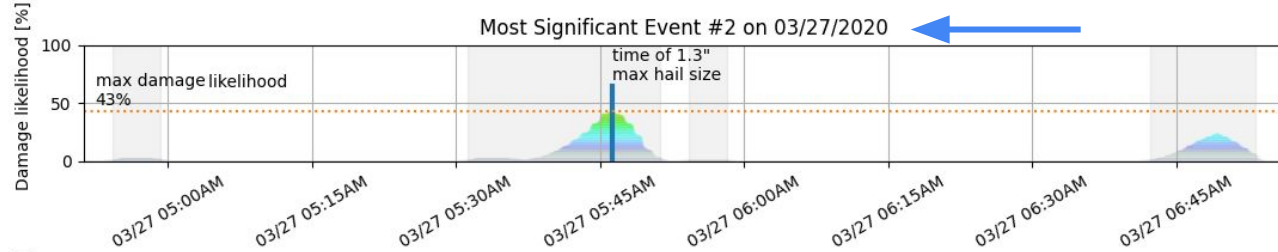

Automated GWG Timelines report generated for: John Doe

Report spans:
1/1/2020 - 1/31/2021
*all times reported in UTC

Full address for location of
interest:
123 Main St.
Some City, MO 12345

Claim/reference #:

Need help interpreting this report?
Try our walkthrough [here](#) or contact us
via [email](#) or our [website](#).

For more detailed analysis please see
our [GWG Insights reports](#).

Ganson Weather Group - 816.263.8761
[Gansonweathergroup.com](https://www.gansonweathergroup.com)

© Copyright 2023
Ganson Weather Group, LLC. All rights reserved.