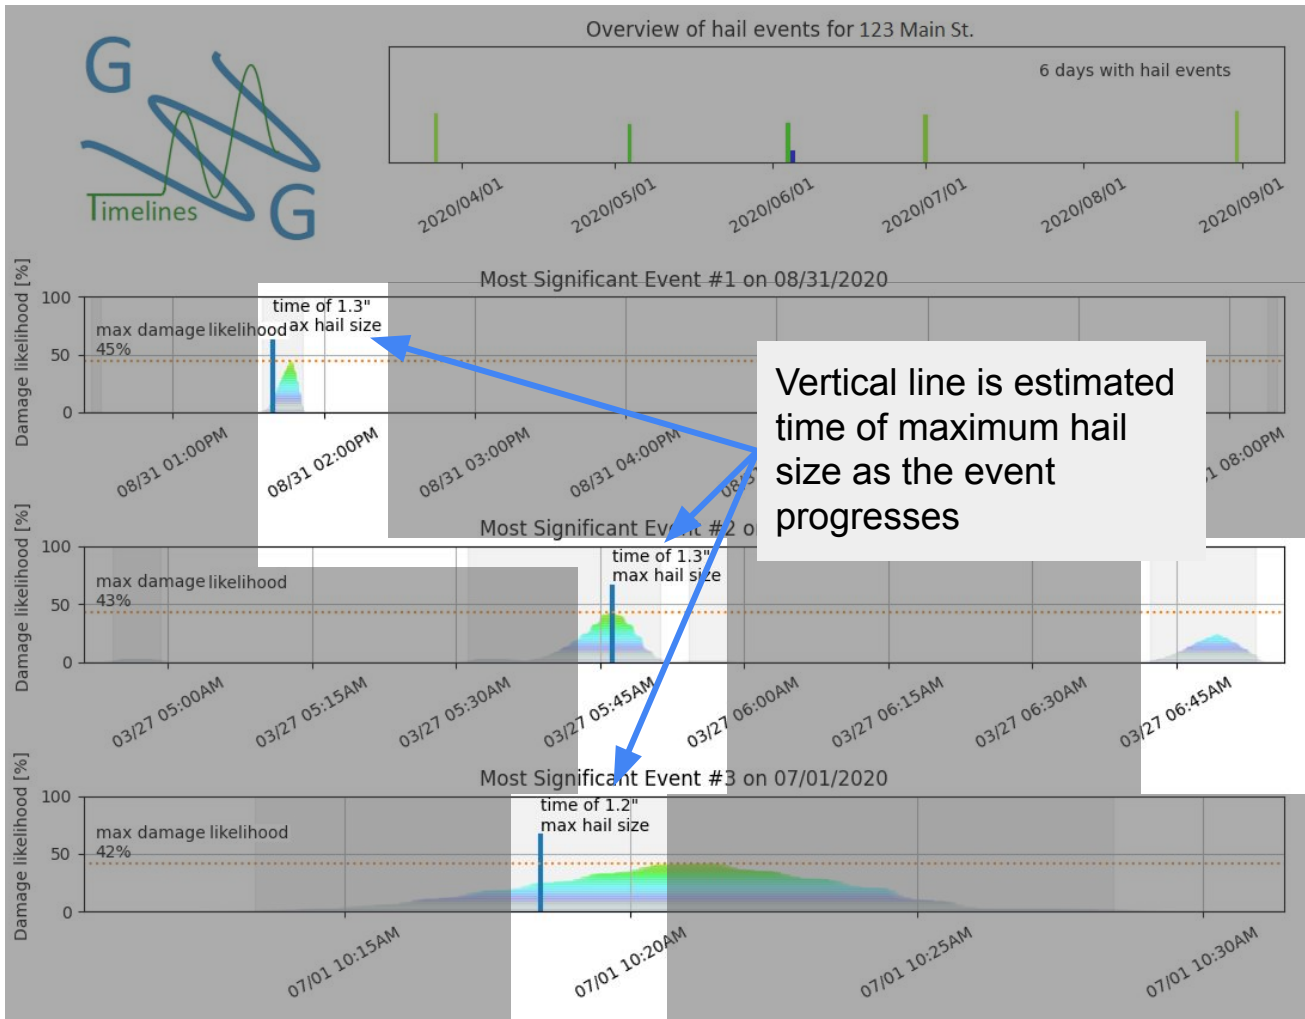

Automated GWG Timelines report generated for: John Doe

Report spans:
1/1/2020 - 1/31/2021
*all times reported in UTC

Full address for location of
interest:
123 Main St.
Some City, MO 12345

Claim/reference #: _____

Need help interpreting this report?
Try our walkthrough [here](#) or contact us
via [email](#) or our [website](#).

For more detailed analysis please see
our [GWG Insights reports](#).

Ganson Weather Group - 816.263.8761
[Gansonweathergroup.com](https://www.gansonweathergroup.com)

© Copyright 2023
Ganson Weather Group, LLC. All rights reserved.