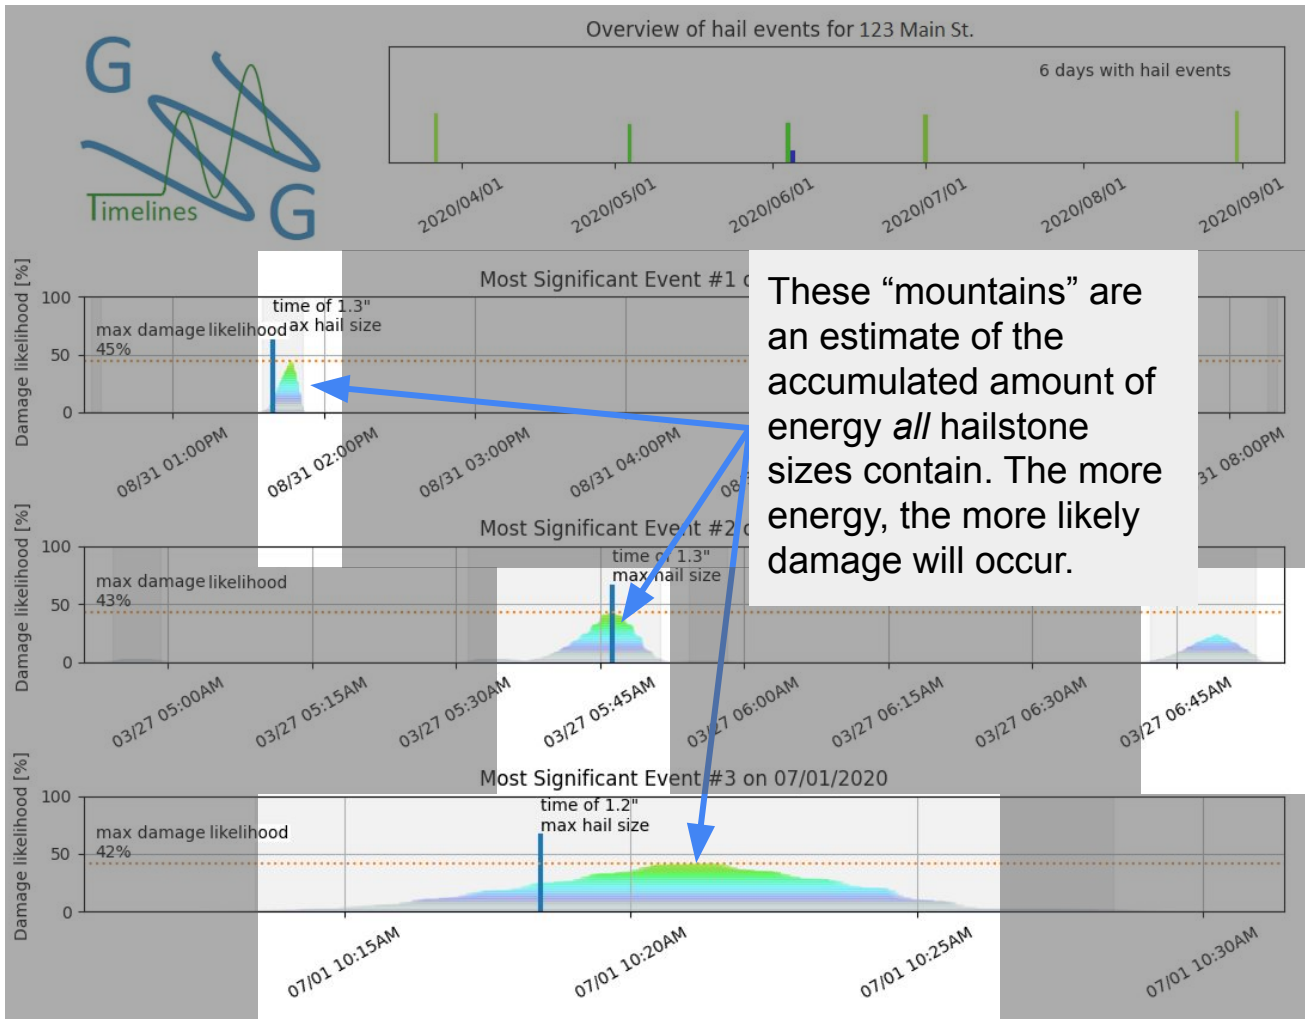

Automated GWG Timelines report generated for: John Doe

Report spans:
1/1/2020 - 1/31/2021
*all times reported in UTC

Full address for location of
interest:
123 Main St.
Some City, MO 12345

Claim/reference #:
-

Need help interpreting this report?
Try our walkthrough [here](#) or contact us
via [email](#) or our [website](#).

For more detailed analysis please see
our [GWG Insights reports](#).

Ganson Weather Group - 816.263.8761
[Gansonweathergroup.com](https://www.gansonweathergroup.com)

© Copyright 2023
Ganson Weather Group, LLC. All rights reserved.