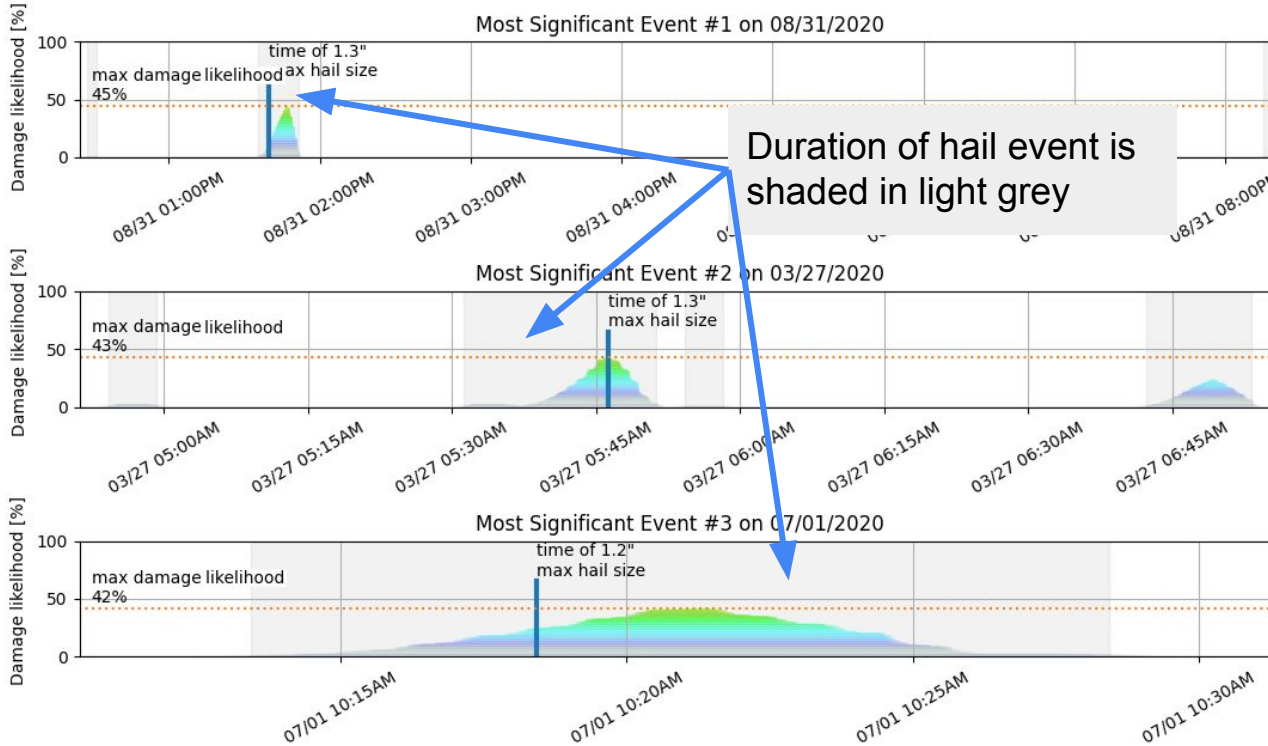

Report spans:
1/1/2020 - 1/31/2021
*all times reported in UTC

Full address for location of
interest:
123 Main St.
Some City, MO 12345

Claim/reference #:

Need help interpreting this report?
Try our walkthrough [here](#) or contact us
via [email](#) or our [website](#).

For more detailed analysis please see
our [GWG Insights reports](#).

Ganson Weather Group - 816.263.8761
[Gansonweathergroup.com](https://www.gansonweathergroup.com)