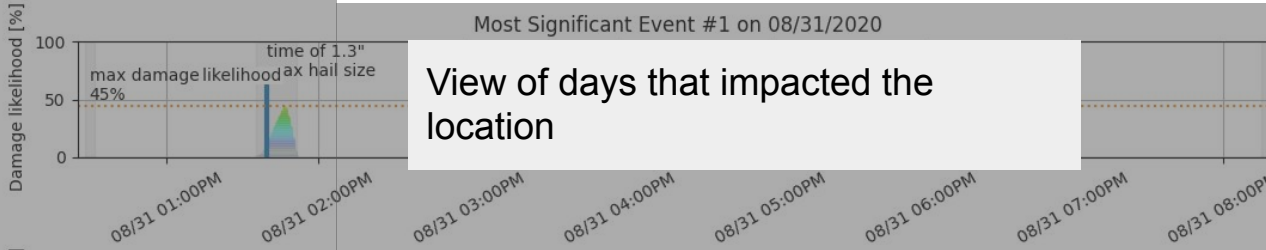

© Copyright 2023  
Ganson Weather Group, LLC. All rights reserved.

Overview of hail events for 123 Main St.

Most Significant Event #1 on 08/31/2020

View of days that impacted the location

Most Significant Event #2 on 03/27/2020