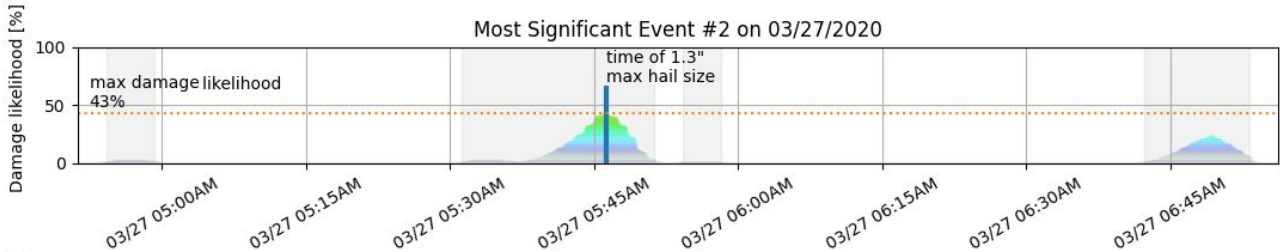

### Overview of hail events for 123 Main St.

Report spans: 1/1/2020 - 1/31/2021  
\*all times reported in UTC

Full address for location of interest:  
123 Main St.  
Some City, MO 12345

Claim/reference #: \_\_\_\_\_