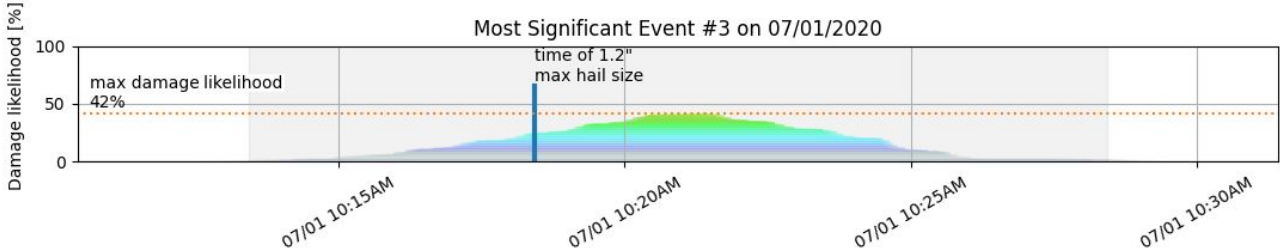

### Overview of hail events for 123 Main St.

Report spans: 1/1/2020 - 1/31/2021  
\*all times reported in UTC

Full address for location of interest:  
123 Main St.  
Some City, MO 12345

Claim/reference #: \_\_\_\_\_