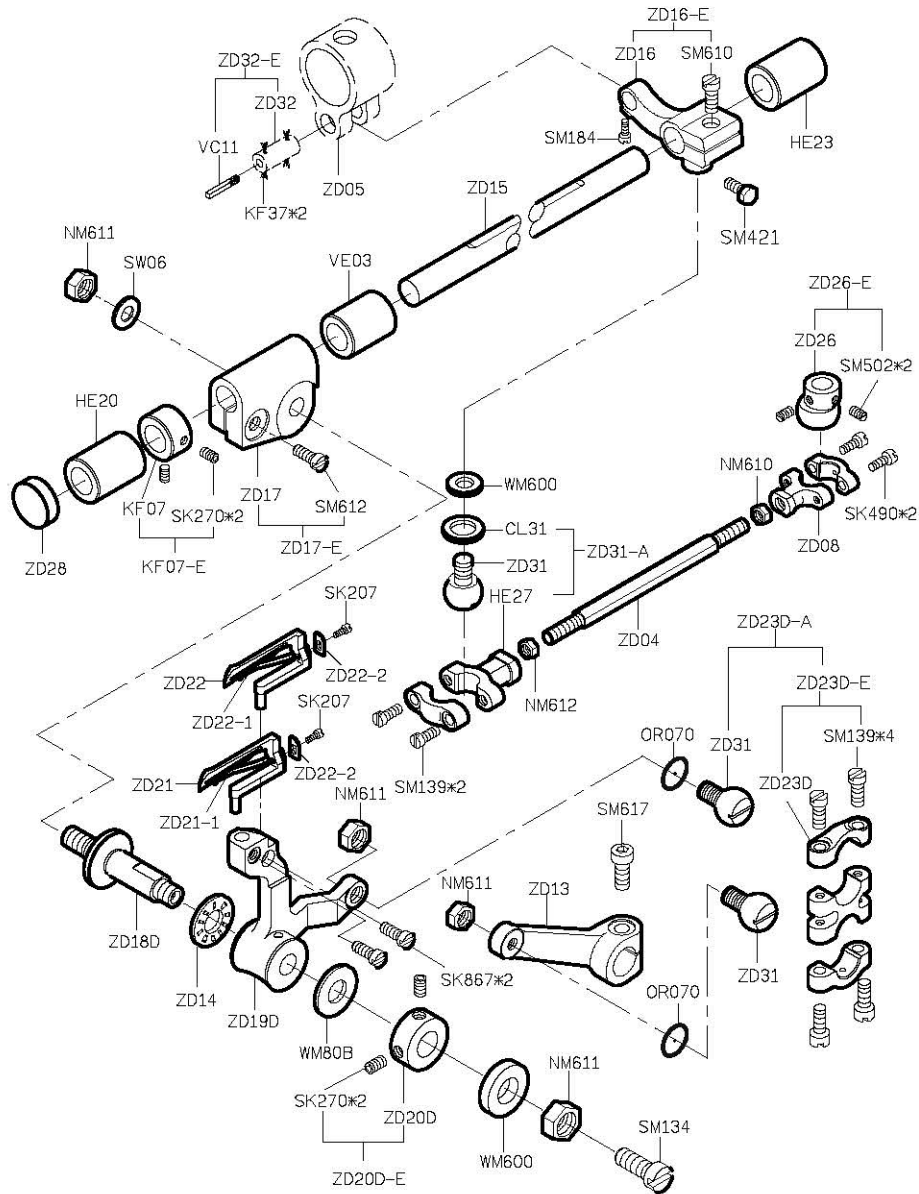

PARTS LIST FOR ZD GROUP

PARTS LIST FOR ZE GROUP