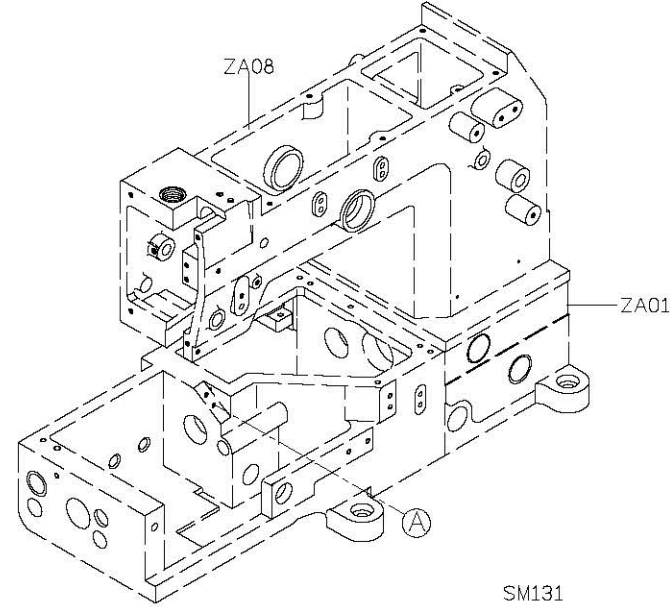

PARTS LIST FOR ZK GROUP

PARTS LIST FOR ZK GROUP