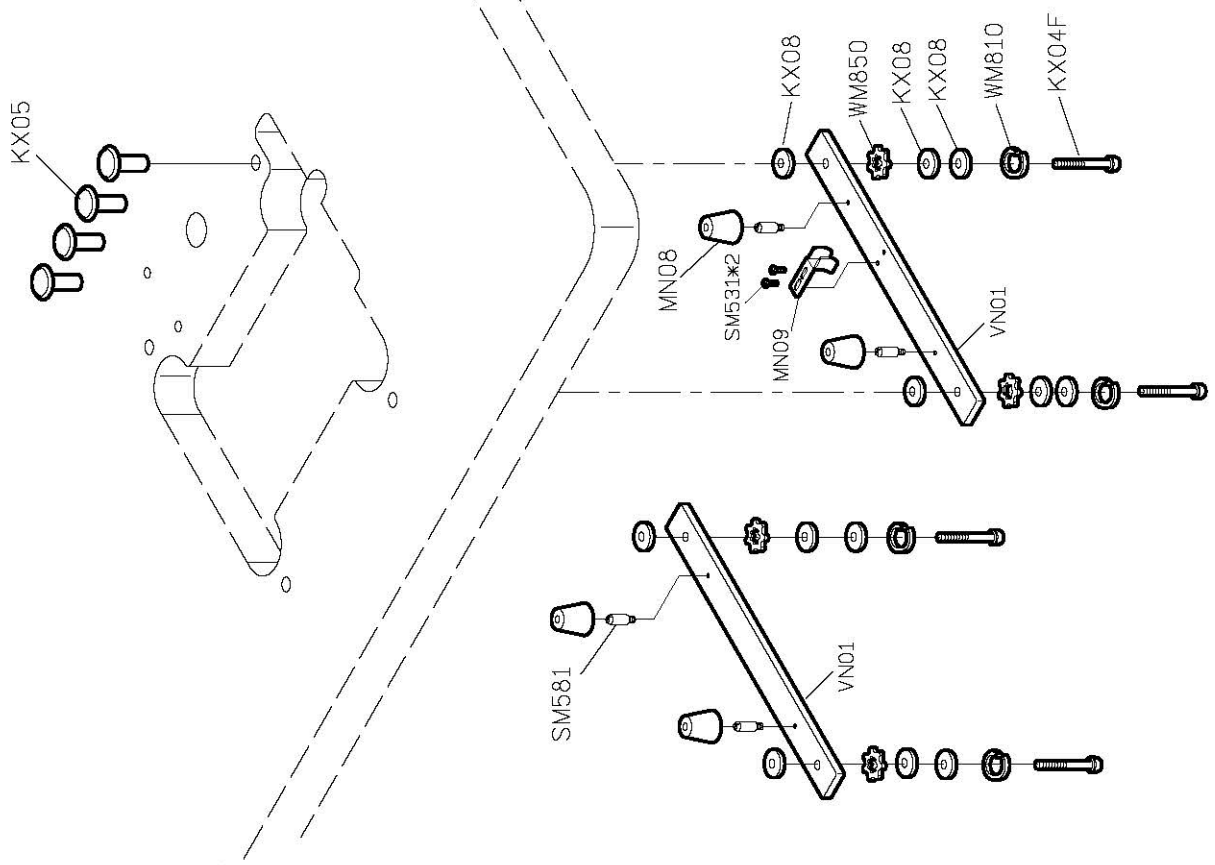

PARTS LIST FOR ZN GROUP

PARTS LIST FOR ZY GROUP