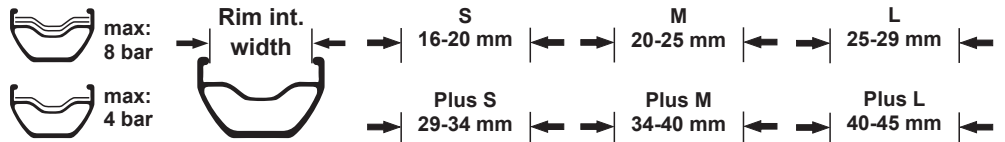

caffélatex / végétalex tubeless kit 1 kit =

Caffélatex or Végétalex Tubeless Conversion Kit, caliper, alcohol or other degreaser, paper and cotton cloths, scissors, phillips screwdriver (or round section puncturing tool), compressor or floor pump, tyre lever