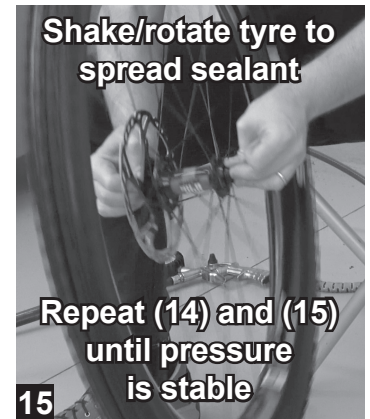

5 Cut tape 2,5 cm after valve hole. **IMPORTANT:** 1 layer max 4 bar; 2 layers max 8 bar

6 Push tape down with cotton cloth on the whole circumference

7 Punch valve hole (use round section tool)

8 Insert tubeless valve, tighten by hand

9 Mount tubeless/t.less ready tyre

10 Make sure tyre is properly positioned

10 Inflate tyre (do not over-inflate!)

Remove valve core using valve cap

11

Add sealant (Caffélatex or Végélatex). Recommended quantity: iCaffelatex app

12

Remount valve core, tighten with cap

13

Inflate tyre (do not over-inflate!)

14

Shake/rotate tyre to spread sealant

Repeat (14) and (15) until pressure is stable

15