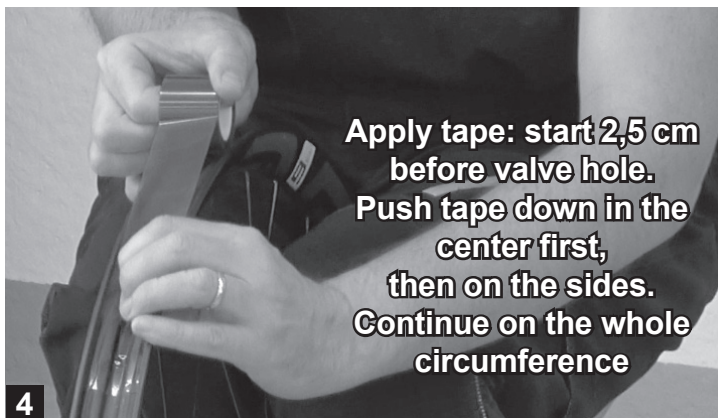

youtu.be/lv2w8bEJS6o

1 Check internal rim width (confirm Kit size!)

2 Clean rim (alcohol + paper)

3 Dry rim (paper only)

4 Apply tape: start 2,5 cm before valve hole. Push tape down in the center first, then on the sides. Continue on the whole circumference

5 Cut tape 2,5 cm after valve hole. **IMPORTANT:** 1 layer max 4 bar; 2 layers max 8 bar

6 Push tape down with cotton cloth on the whole circumference

7 Punch valve hole (use round section tool)

8 Insert tubeless valve, tighten by hand