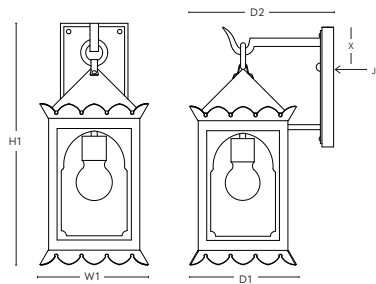

PENDANT

DIMENSIONS

SBLC-38-PD

	H1	W1	D1	D2	X
STANDARD	16.5	8	8	-	-
LARGE	19.5	9.75	9.75	-	-

Pendant includes a 36" chain and 5" Diameter Canopy

ARM MOUNT

DIMENSIONS

SBLC-38-AM

	H1	W1	D1	D2	X
STANDARD	17.75	8	8	11	3
LARGE	20.25	9.75	9.75	12.75	4.5

BACKPLATE: Standard: 5 X 9

BACKPLATE: Large: 5 X 12

J - Junction Box