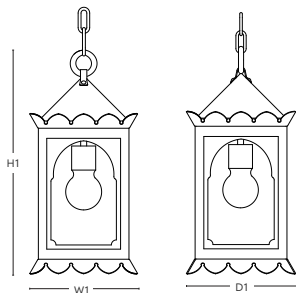

PENDANT

DIMENSIONS

SBLC-38-PD

	H1	W1	D1	D2	X
STANDARD	16.5	8	8	-	-
LARGE	19.5	9.75	9.75	-	-

Pendant includes a 36" chain and 5" Diameter Canopy

ARM MOUNT

DIMENSIONS

SBLC-38-AM

	H1	W1	D1	D2	X
STANDARD	17.75	8	8	11	3
LARGE	20.25	9.75	9.75	12.75	4.5

BACKPLATE: Standard: 5 X 9

BACKPLATE: Large: 5 X 12

J - Junction Box