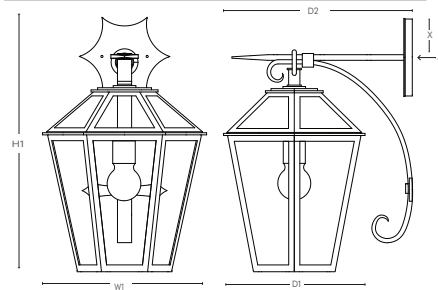

PENDANT

DIMENSIONS

SBLC-36-PD

	H1	W1	D1	D2	X
STANDARD	16.5	11	9.5	—	—
LARGE	18.75	14.25	12.5	—	—

STANDARD ARM MOUNT

DIMENSIONS

SBLC-36-AM

	H1	W1	D1	D2	X
STANDARD	19	11	9.5	12.75	3

LARGE ARM MOUNT

DIMENSIONS

SBLC-36-AM

	H1	W1	D1	D2	X
LARGE	22.5	14.25	12.5	16.75	3.5