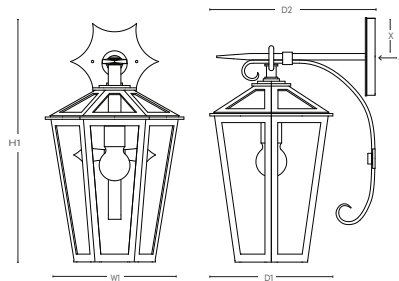

PENDANT

DIMENSIONS

SBLC-36-PD

	H1	W1	D1	D2	X
STANDARD	16.5	11	9.5	—	—
LARGE	18.75	14.25	12.5	—	—

STANDARD ARM MOUNT

DIMENSIONS

SBLC-36-AM

	H1	W1	D1	D2	X
STANDARD	19	11	9.5	12.75	3

LARGE ARM MOUNT

DIMENSIONS

SBLC-36-AM

	H1	W1	D1	D2	X
LARGE	22.5	14.25	12.5	16.75	3.5