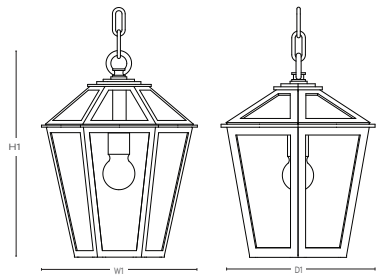

PENDANT

DIMENSIONS

SBLC-36-PD

	H1	W1	D1	D2	X
STANDARD	16.5	11	9.5	—	—
LARGE	18.75	14.25	12.5	—	—

STANDARD ARM MOUNT

DIMENSIONS

SBLC-36-AM

	H1	W1	D1	D2	X
STANDARD	19	11	9.5	12.75	3

LARGE ARM MOUNT

DIMENSIONS

SBLC-36-AM

	H1	W1	D1	D2	X
LARGE	22.5	14.25	12.5	16.75	3.5