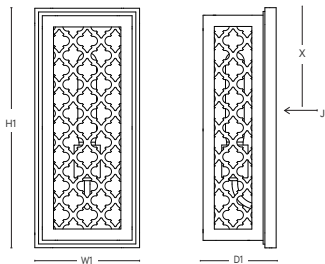

FLUSH MOUNT

DIMENSIONS

SBLC-28-FM

	H1	W1	D1	D2	X
STANDARD	16	8	5	-	7

J - Junction Box