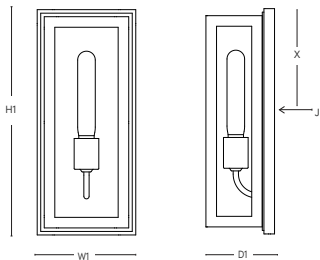

FLUSH MOUNT

DIMENSIONS

SBLC-25-FM

	H1	W1	D1	D2	X
STANDARD	16	7	5	-	7
LARGE	20	7	5	-	7

J - Junction Box