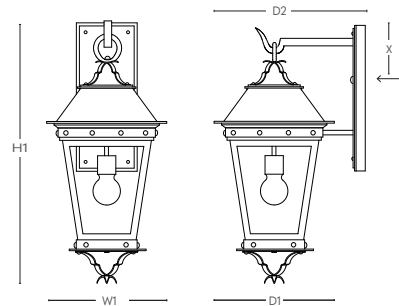

LEAD TIME

LEAD TIMES VARY, PLEASE CHECK WEBSITE OR CONTACT A SBLC TEAM MEMBER FOR CURRENT LEAD TIMES.

PENDANT

DIMENSIONS SBLC-11B-PD

| | H1 | W1 | D1 | D2 | X |
|----------|-------|----|----|----|---|
| STANDARD | 18.25 | 10 | 10 | — | — |
| LARGE | 21.75 | 12 | 12 | — | — |

ARM MOUNT

DIMENSIONS SBLC-11B-AM

| | H1 | W1 | D1 | D2 | X |
|----------|-------|----|----|------|---|
| STANDARD | 20 | 10 | 10 | 12.5 | 3 |
| LARGE | 23.25 | 12 | 12 | 14.5 | 3 |

BACKPLATE: 5 X 12 J = LOCATION OF JUNCTION BOX CONNECTION