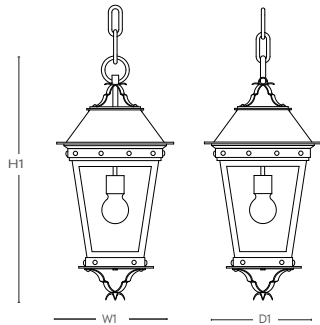

CONFIGURATION

- ETL AND UL LISTING OPTIONS AVAILABLE
- HIGH EFFICACY RATED OPTIONAL
- MAX WATTAGE: 60
- DARK SKY COMPLIANT AVAILABLE WITH DS LAMPING WITH ETCHED OR ICED GLASS

AVAILABLE OPTIONS

ZINC PROTECTIVE COATING - WE RECOMMEND ZPC AS AN OPTION FOR ALL EXTERIOR LANTERNS. ZPC IS A SPECIALIZED METALIZING PROCESS, A PROTECTIVE ZINC LAYER IS ADDED TO ENSURE PROTECTION AND DURABILITY AGAINST CORROSION AND HARSH WEATHER CONDITIONS.

LEAD TIME

LEAD TIMES VARY, PLEASE CHECK WEBSITE OR CONTACT A SBLC TEAM MEMBER FOR CURRENT LEAD TIMES.

PENDANT

DIMENSIONS SBLC-11B-PD

| | H1 | W1 | D1 | D2 | X |
|----------|-------|----|----|----|---|
| STANDARD | 18.25 | 10 | 10 | — | — |
| LARGE | 21.75 | 12 | 12 | — | — |

ARM MOUNT

DIMENSIONS SBLC-11B-AM

| | H1 | W1 | D1 | D2 | X |
|----------|-------|----|----|------|---|
| STANDARD | 20 | 10 | 10 | 12.5 | 3 |
| LARGE | 23.25 | 12 | 12 | 14.5 | 3 |

BACKPLATE: 5 X 12 J = LOCATION OF JUNCTION BOX CONNECTION