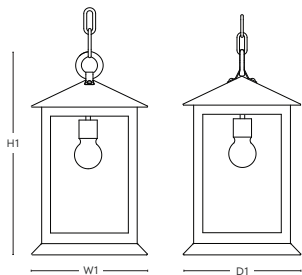

PENDANT

DIMENSIONS

SBLC-39-PD

	H1	W1	D1	D2	X
STANDARD	16.5	8	8	-	-
LARGE	19	10	10	-	-

Pendant includes a 36" chain and 5" Diameter Canopy

ARM MOUNT

DIMENSIONS

SBLC-39-AM

	H1	W1	D1	D2	X
STANDARD	15.25	8	8	11	3
LARGE	21	10	10	13.25	3

BACKPLATE: Standard: 5 X 9 / Large: 5 x 12

J - Junction Box