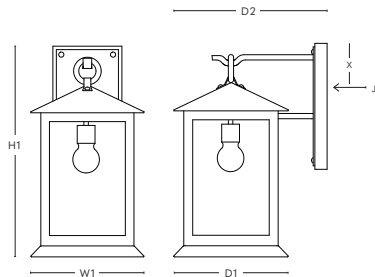

PENDANT

DIMENSIONS

SBLC-39-PD

	H1	W1	D1	D2	X
STANDARD	16.5	8	8	-	-
LARGE	19	10	10	-	-

Pendant includes a 36" chain and 5" Diameter Canopy

ARM MOUNT

DIMENSIONS

SBLC-39-AM

	H1	W1	D1	D2	X
STANDARD	15.25	8	8	11	3
LARGE	21	10	10	13.25	3

BACKPLATE: Standard: 5 X 9 / Large: 5 x 12

J - Junction Box