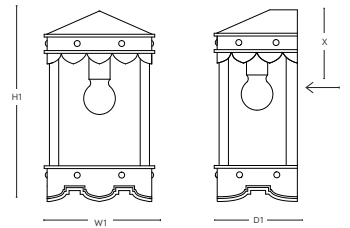

PENDANT

DIMENSIONS

SBLC-6A-PD

	H1	W1	D1	D2	X
STANDARD	15.25	7.5	7.5	—	—
LARGE	17.5	9.25	9.25	—	—
X-LARGE	19.75	11	11	—	—

Pendant includes a 36" chain and 5" Diameter Canopy

ARM MOUNT

DIMENSIONS

SBLC-6A-AM

	H1	W1	D1	D2	X
STANDARD	16	7.5	7.5	10.75	3
LARGE	18.25	9.25	9.25	13	3
X-LARGE	21.25	11	11	15.25	3

BACKPLATE: Standard: 5 X 9 / Large: 5 x 12

FLUSH MOUNT

DIMENSIONS

SBLC-6A-FM

	H1	W1	D1	D2	X
STANDARD	13.25	7	5.5	—	7.5
LARGE	15.5	9.25	7.75	—	8.5
X-LARGE	17.75	11.5	10	—	9.5