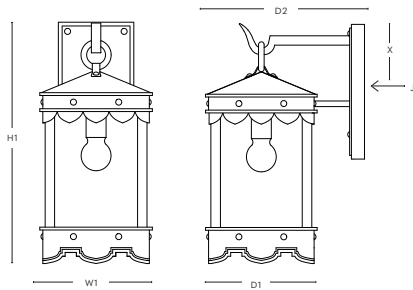

PENDANT

DIMENSIONS

SBLC-6A-PD

	H1	W1	D1	D2	X
STANDARD	15.25	7.5	7.5	—	—
LARGE	17.5	9.25	9.25	—	—
X-LARGE	19.75	11	11	—	—

Pendant includes a 36" chain and 5" Diameter Canopy

ARM MOUNT

DIMENSIONS

SBLC-6A-AM

	H1	W1	D1	D2	X
STANDARD	16	7.5	7.5	10.75	3
LARGE	18.25	9.25	9.25	13	3
X-LARGE	21.25	11	11	15.25	3

BACKPLATE: Standard: 5 X 9 / Large: 5 x 12

FLUSH MOUNT

DIMENSIONS

SBLC-6A-FM

	H1	W1	D1	D2	X
STANDARD	13.25	7	5.5	—	7.5
LARGE	15.5	9.25	7.75	—	8.5
X-LARGE	17.75	11.5	10	—	9.5