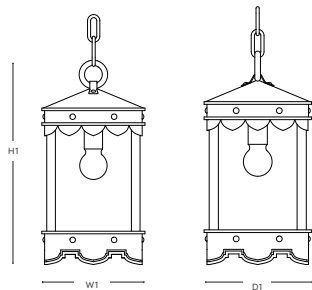

PENDANT

DIMENSIONS

SBLC-6A-PD

	H1	W1	D1	D2	X
STANDARD	15.25	7.5	7.5	—	—
LARGE	17.5	9.25	9.25	—	—
X-LARGE	19.75	11	11	—	—

Pendant includes a 36" chain and 5" Diameter Canopy

ARM MOUNT

DIMENSIONS

SBLC-6A-AM

	H1	W1	D1	D2	X
STANDARD	16	7.5	7.5	10.75	3
LARGE	18.25	9.25	9.25	13	3
X-LARGE	21.25	11	11	15.25	3

BACKPLATE: Standard: 5 X 9 / Large: 5 x 12

FLUSH MOUNT

DIMENSIONS

SBLC-6A-FM

	H1	W1	D1	D2	X
STANDARD	13.25	7	5.5	—	7.5
LARGE	15.5	9.25	7.75	—	8.5
X-LARGE	17.75	11.5	10	—	9.5