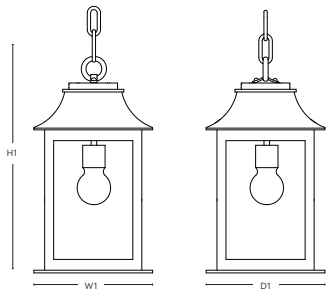

### DIMENSIONS

SBLC-20B-PD

	H1	W1	D1	D2	X
STANDARD	15.25	8.25	8.25	—	—
LARGE	16.5	10	10	—	—

Pendant includes a 36" chain and 5" Diameter Canopy

### DIMENSIONS

SBLC-20B-AM

	H1	W1	D1	D2	X
STANDARD	16.5	8.25	8.25	11	3
LARGE	17.5	10	13.25	16.5	3

BACKPLATE: Standard: 5 X 9 / Large: 5 x 12

J - Junction Box

### DIMENSIONS

SBLC-20B-FM

	H1	W1	D1	D2	X
STANDARD	13.25	8.25	5.75	—	7.5
LARGE	14.5	10	7	—	8.5

J - Junction Box