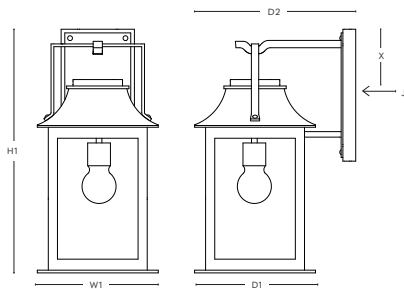

### DIMENSIONS

SBLC-20B-PD

	H1	W1	D1	D2	X
STANDARD	15.25	8.25	8.25	—	—
LARGE	16.5	10	10	—	—

Pendant includes a 36" chain and 5" Diameter Canopy

### DIMENSIONS

SBLC-20B-AM

	H1	W1	D1	D2	X
STANDARD	16.5	8.25	8.25	11	3
LARGE	17.5	10	13.25	16.5	3

BACKPLATE: Standard: 5 X 9 / Large: 5 x 12

J - Junction Box

### DIMENSIONS

SBLC-20B-FM

	H1	W1	D1	D2	X
STANDARD	13.25	8.25	5.75	—	7.5
LARGE	14.5	10	7	—	8.5

J - Junction Box