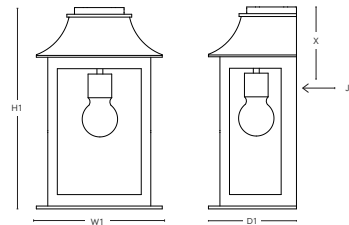

### DIMENSIONS

SBLC-20B-PD

	H1	W1	D1	D2	X
STANDARD	15.25	8.25	8.25	—	—
LARGE	16.5	10	10	—	—

Pendant includes a 36" chain and 5" Diameter Canopy

### DIMENSIONS

SBLC-20B-AM

	H1	W1	D1	D2	X
STANDARD	16.5	8.25	8.25	11	3
LARGE	17.5	10	13.25	16.5	3

BACKPLATE: Standard: 5 X 9 / Large: 5 x 12

J - Junction Box

## FLUSH MOUNT

### DIMENSIONS

SBLC-20B-FM

	H1	W1	D1	D2	X
STANDARD	13.25	8.25	5.75	—	7.5
LARGE	14.5	10	7	—	8.5

J - Junction Box