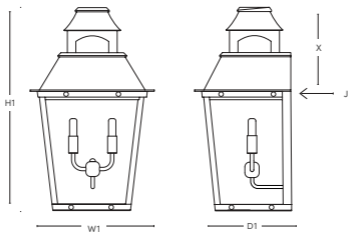

FLUSH MOUNT

DIMENSIONS

SBLC-34-FM

	H1	W1	D1	D2	X
STANDARD	18	11	8.5	—	9
LARGE	22	12.5	9.5	—	11

J - Junction Box