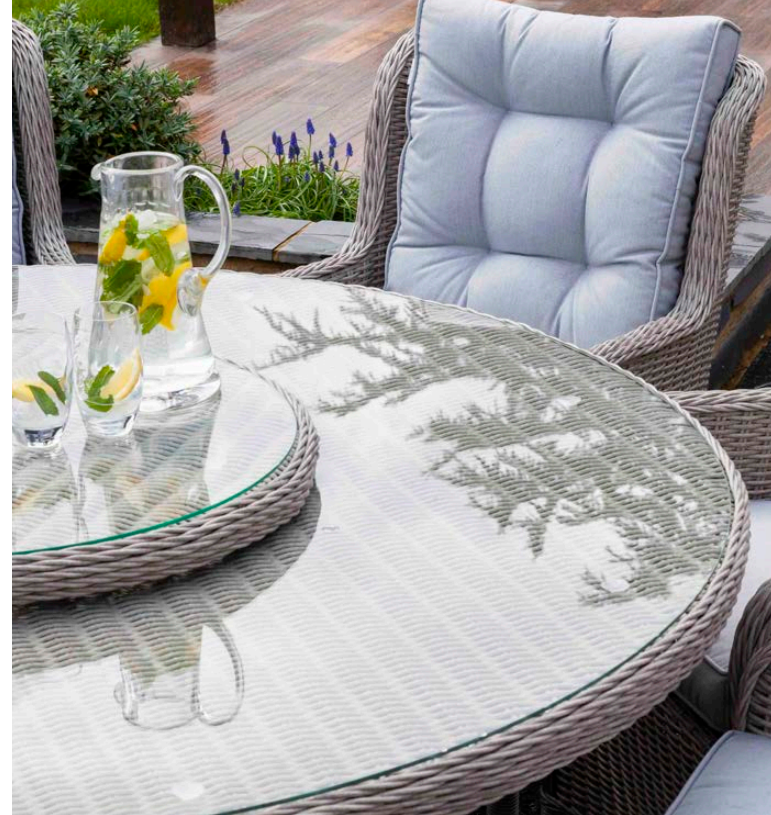

## DINING TABLE & CHAIRS

Prices available on our website

- Set contains**
- x1 Dining Table (110x110cm)
  - x4 Dining Chairs
  - x8 Showerproof Cushions

A S T O R

LAZY SUSAN DINING SETS

Prices available on our website