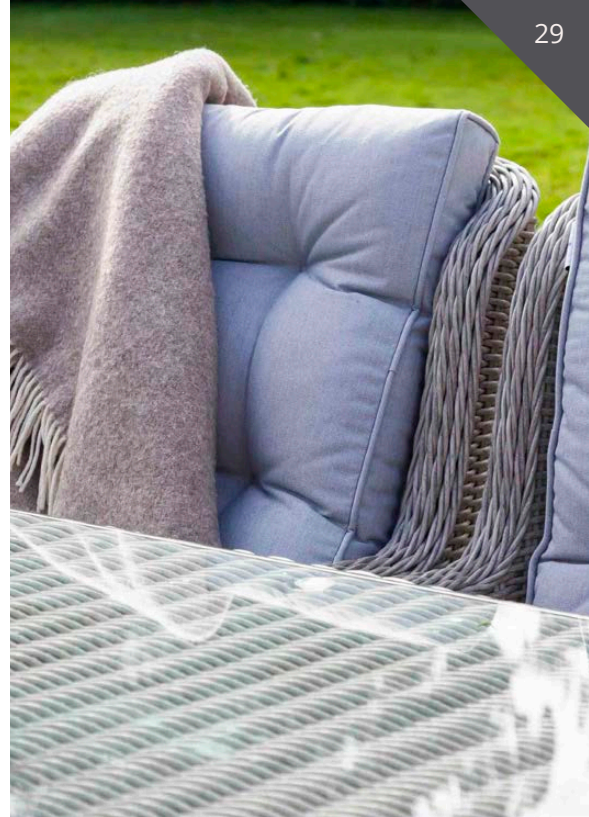

6-seater contains
x1 Dining Table (150x90cm)
x6 Dining Chairs
x12 Showerproof Cushions

8-seater contains
x1 Dining Table (180x90 cm)
x8 Dining Chairs
x16 Showerproof Cushions