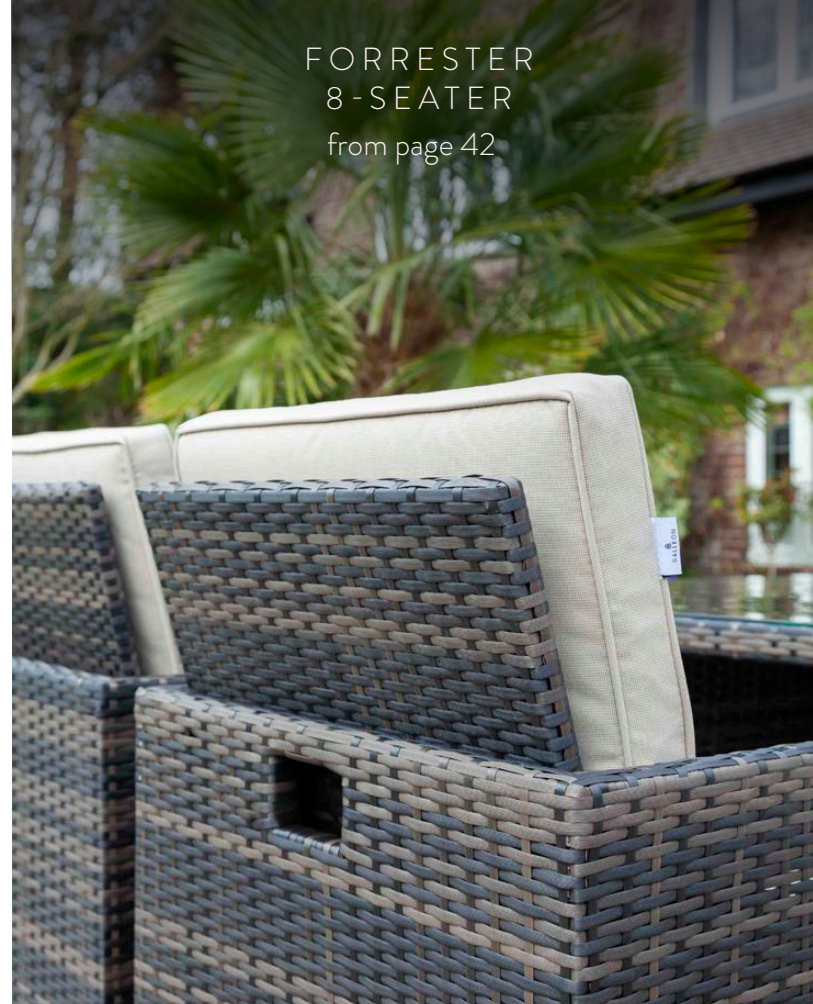

FORRESTER
8-SEATER
from page 42