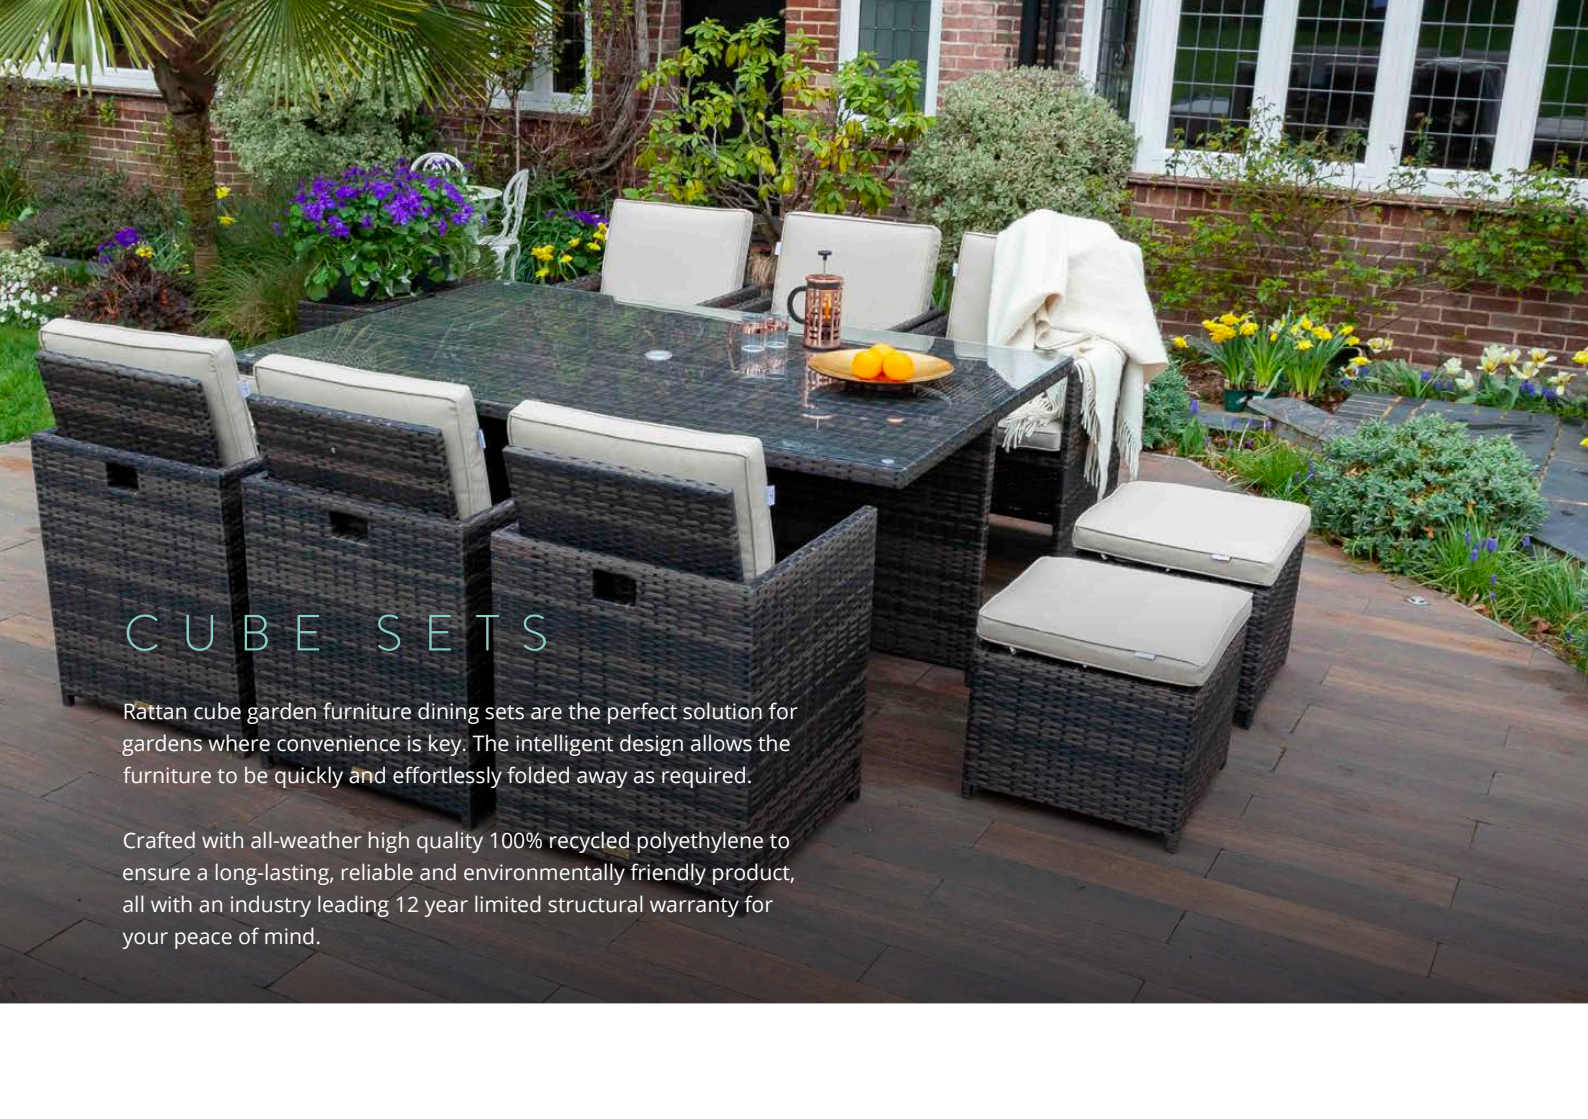

CUBE SETS

Rattan cube garden furniture dining sets are the perfect solution for gardens where convenience is key. The intelligent design allows the furniture to be quickly and effortlessly folded away as required.

Crafted with all-weather high quality 100% recycled polyethylene to ensure a long-lasting, reliable and environmentally friendly product, all with an industry leading 12 year limited structural warranty for your peace of mind.