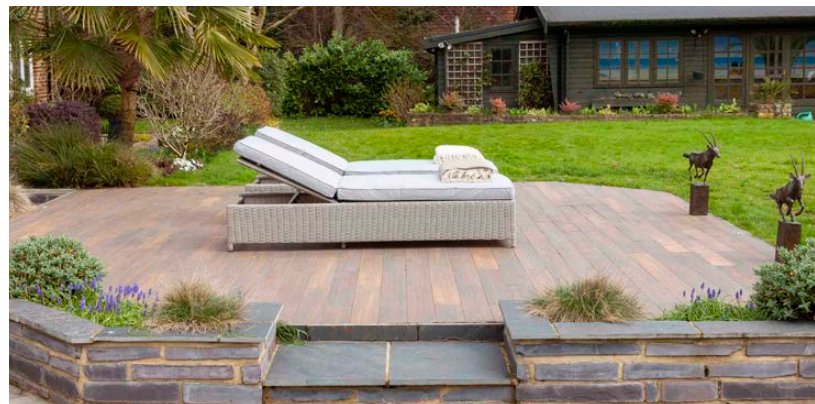

FIENNES  
SUN LOUNGERS

**Set contains**  
x2 Sun Loungers  
x2 Showerproof Cushions

**Upgrade**  
to include  
Sun Lounger  
Table for  
an Extra  
**£75** inc. VAT

Prices available on our website

LIVINGSTONE